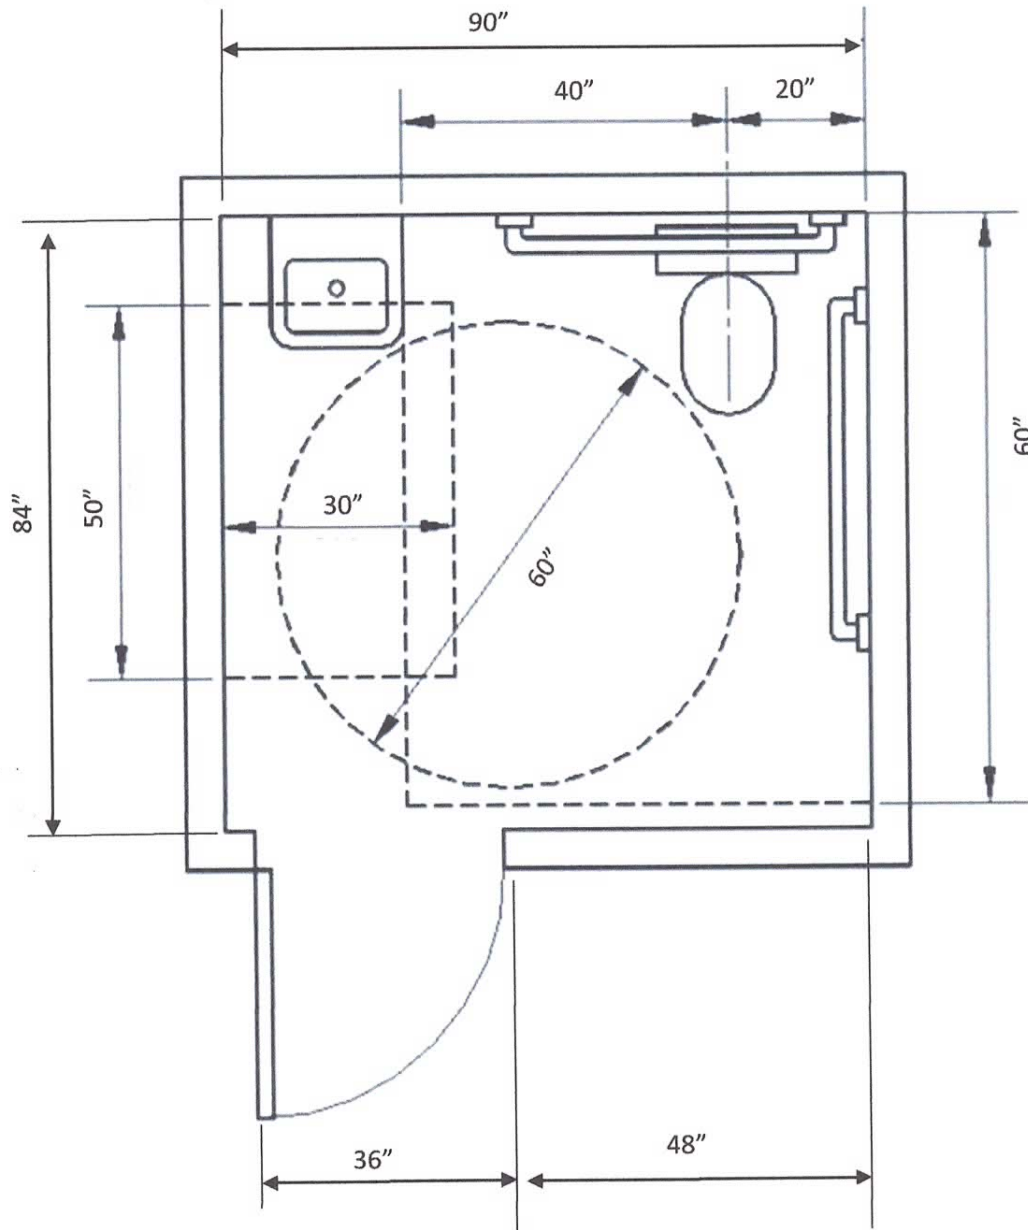

RAMEN SUZUKIYA, ADA BATHROOM FLOOR PLAN

CROSS SECTION

2x4 WALL
16.00 CENTER