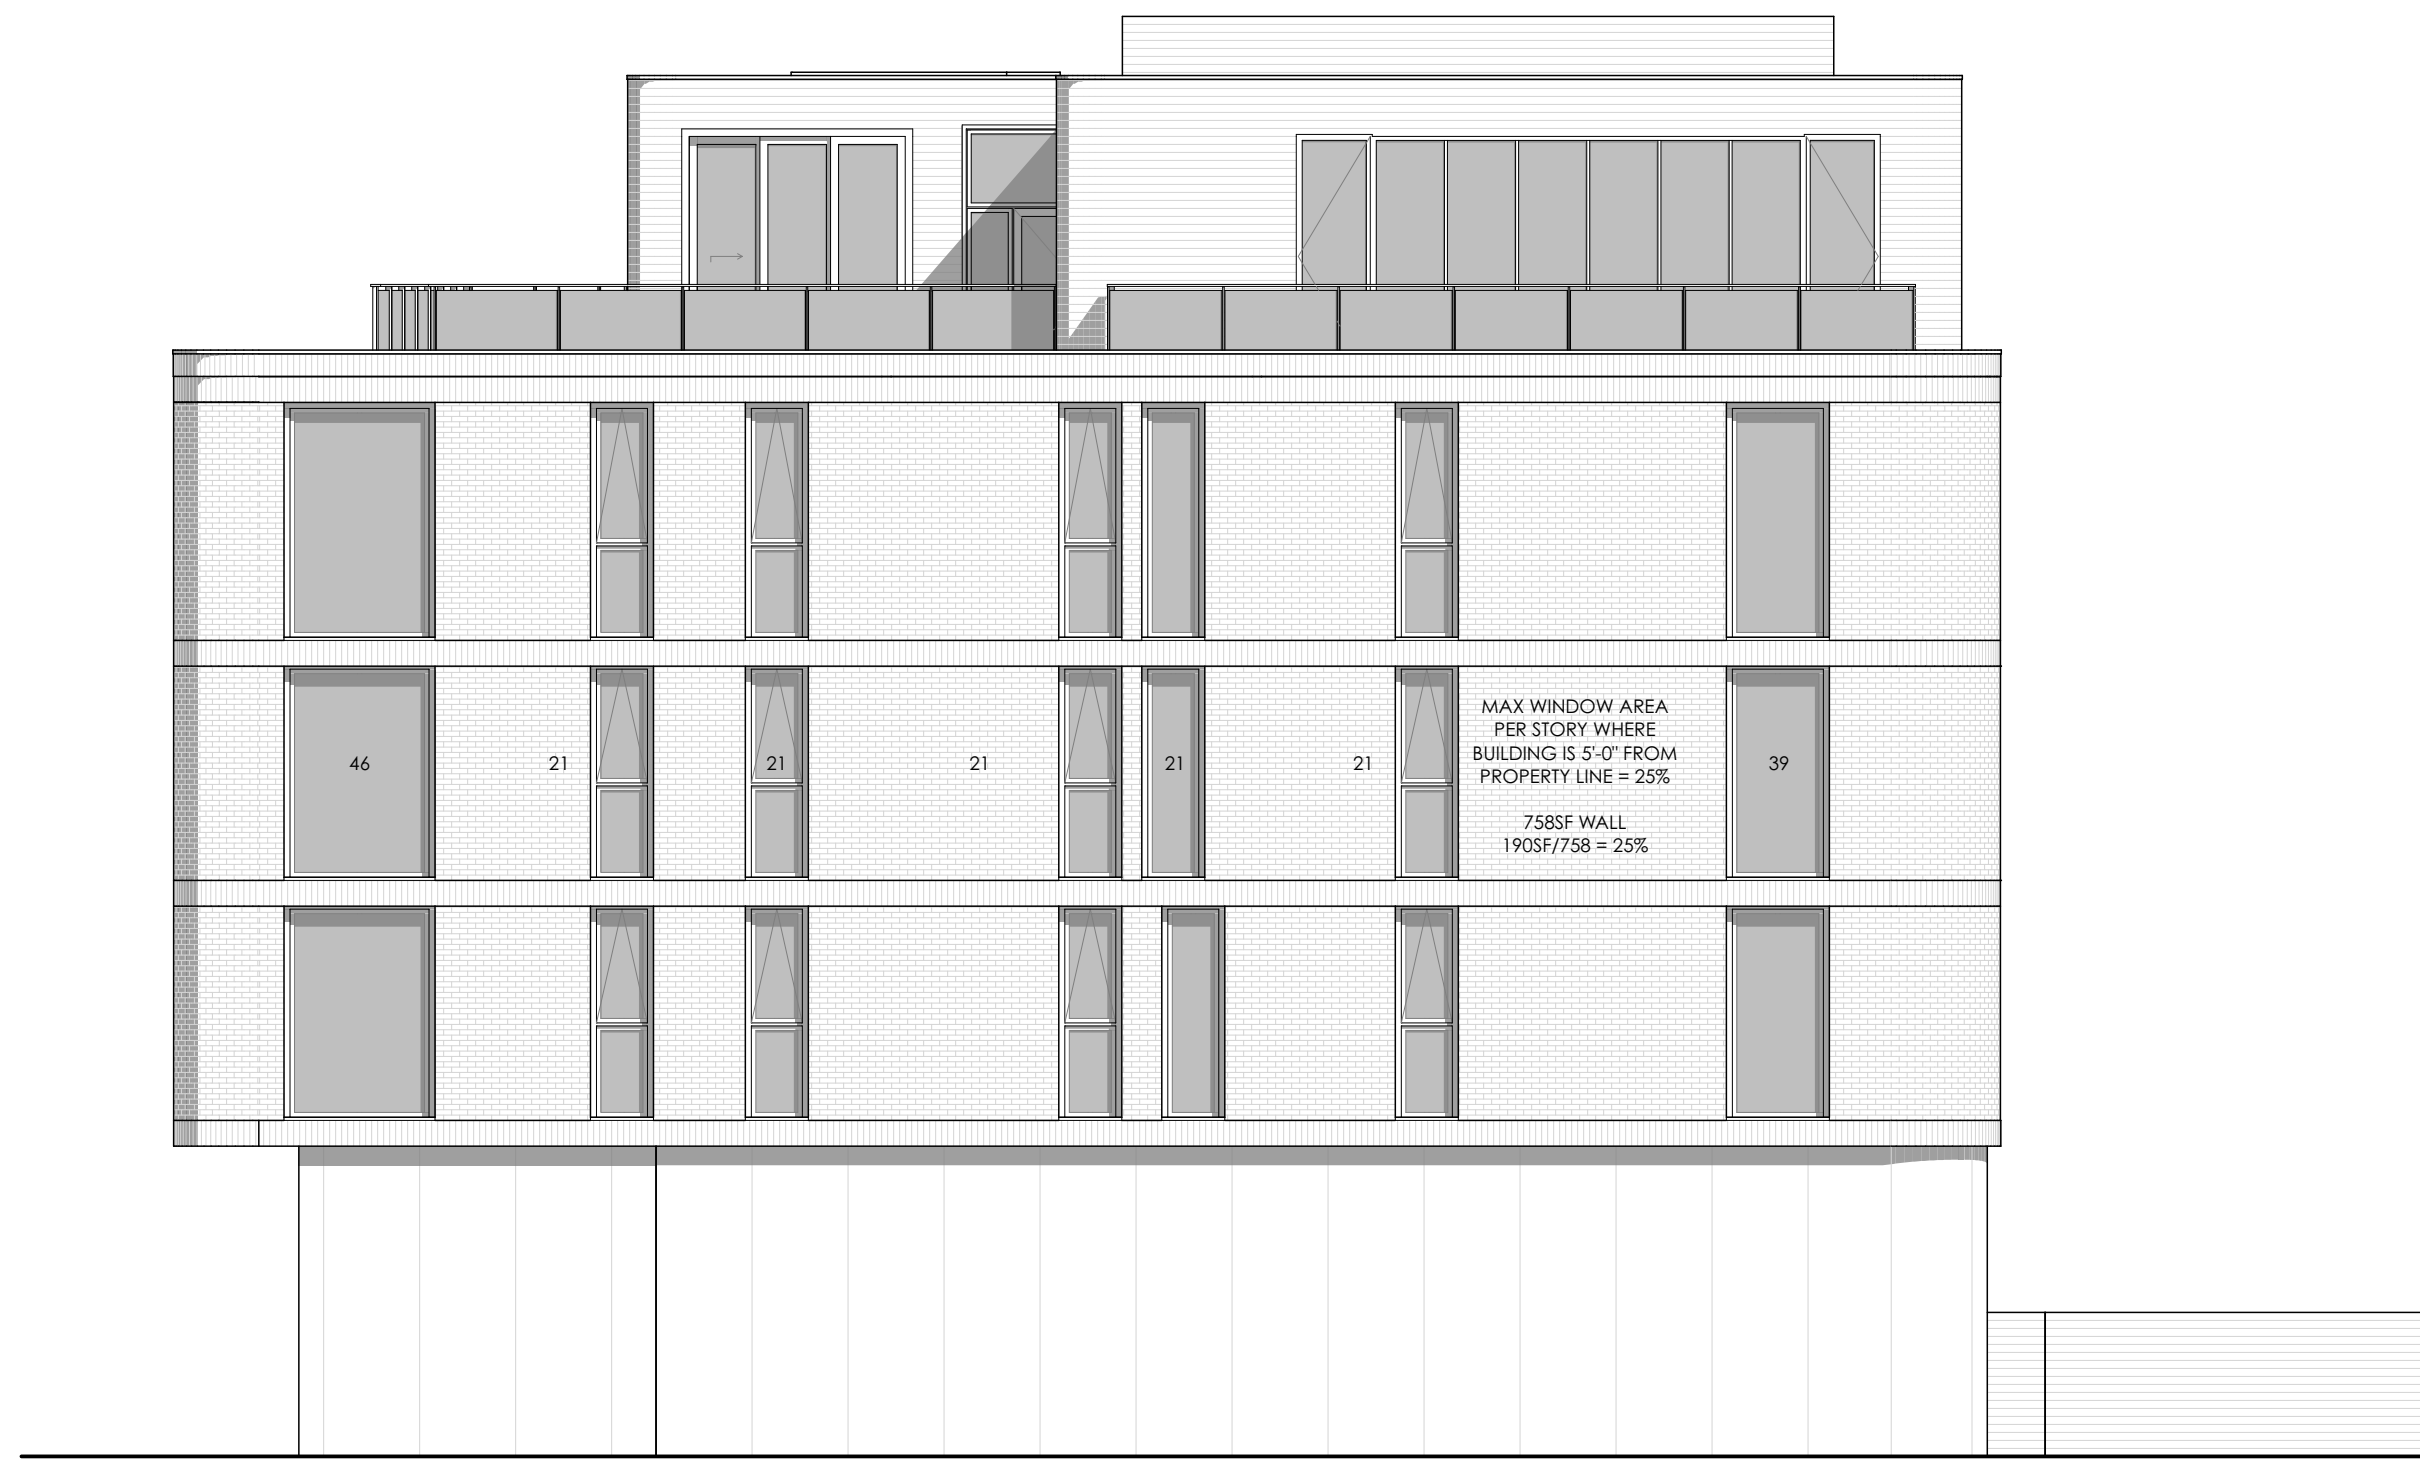

/Volumes/Network Files/CIAB/PROJECTS/B COMMERCIAL STUDIO/1 Current Projects/221 Congress/1 DESIGN/DRAWINGS/221 Congress_new6.pln

3 NORTH ELEVATION
SCALE: 1/8" = 1'-0"

1 EAST ELEVATION
SCALE: 1/8" = 1'-0"

2 SOUTH ELEVATION
SCALE: 1/8" = 1'-0"

4 WEST ELEVATION
SCALE: 1/8" = 1'-0"