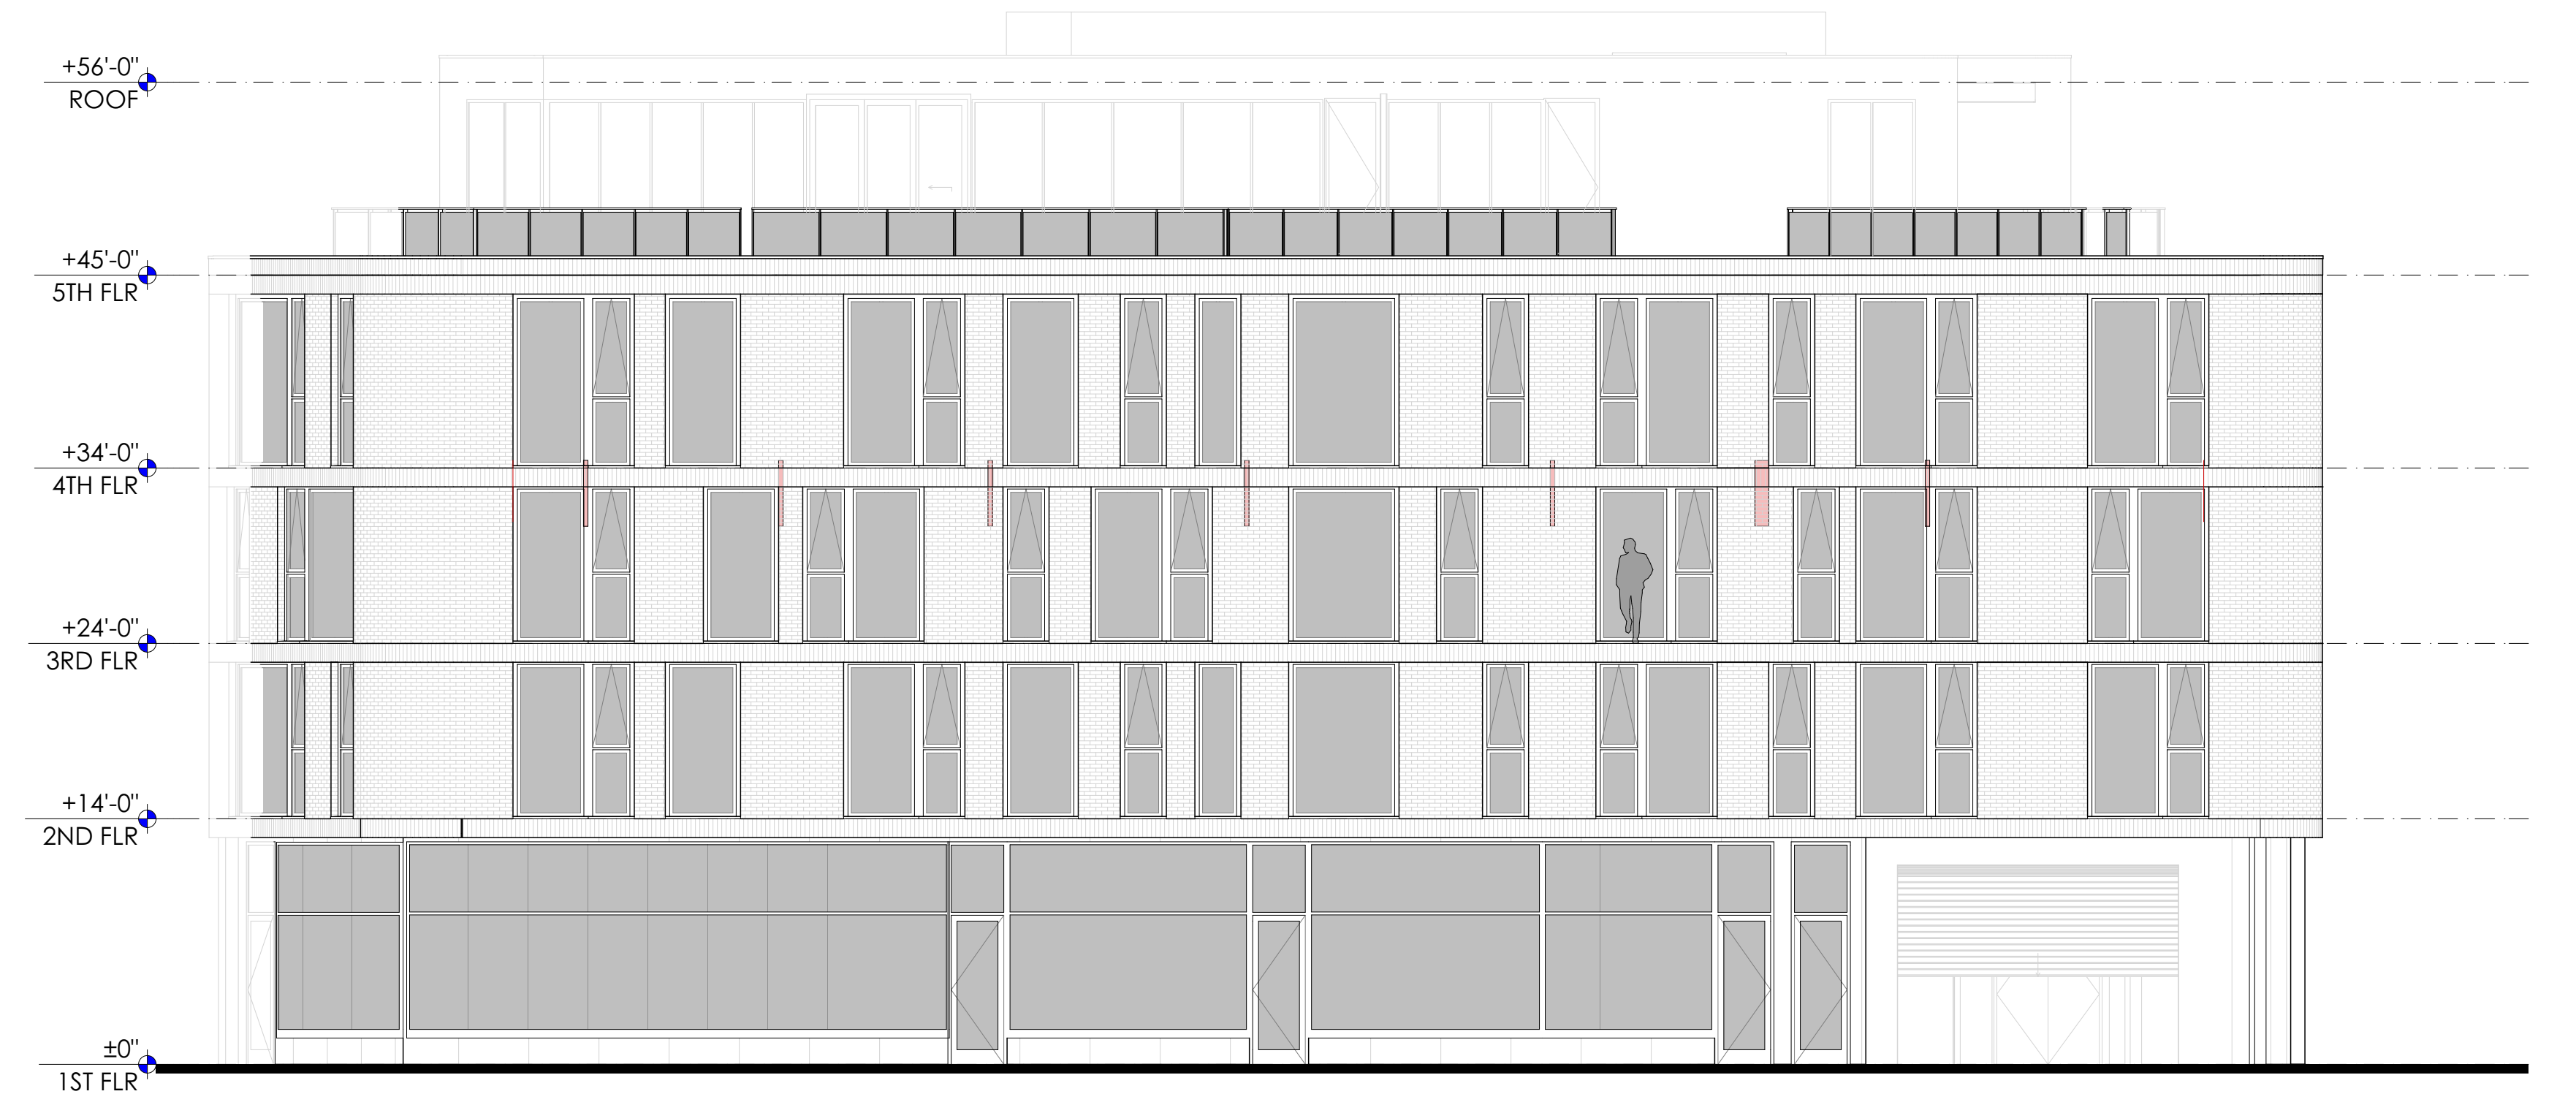

/Volumes/Network Files/CIAB/PROJECTS/B COMMERCIAL STUDIO/1 Current Projects/221 Congress/1 DESIGN/DRAWINGS/221 Congress_new6.pln

3 NORTH ELEVATION
SCALE: 1/8" = 1'-0"

1 EAST ELEVATION
SCALE: 1/8" = 1'-0"

2 SOUTH ELEVATION
SCALE: 1/8" = 1'-0"

4 WEST ELEVATION
SCALE: 1/8" = 1'-0"