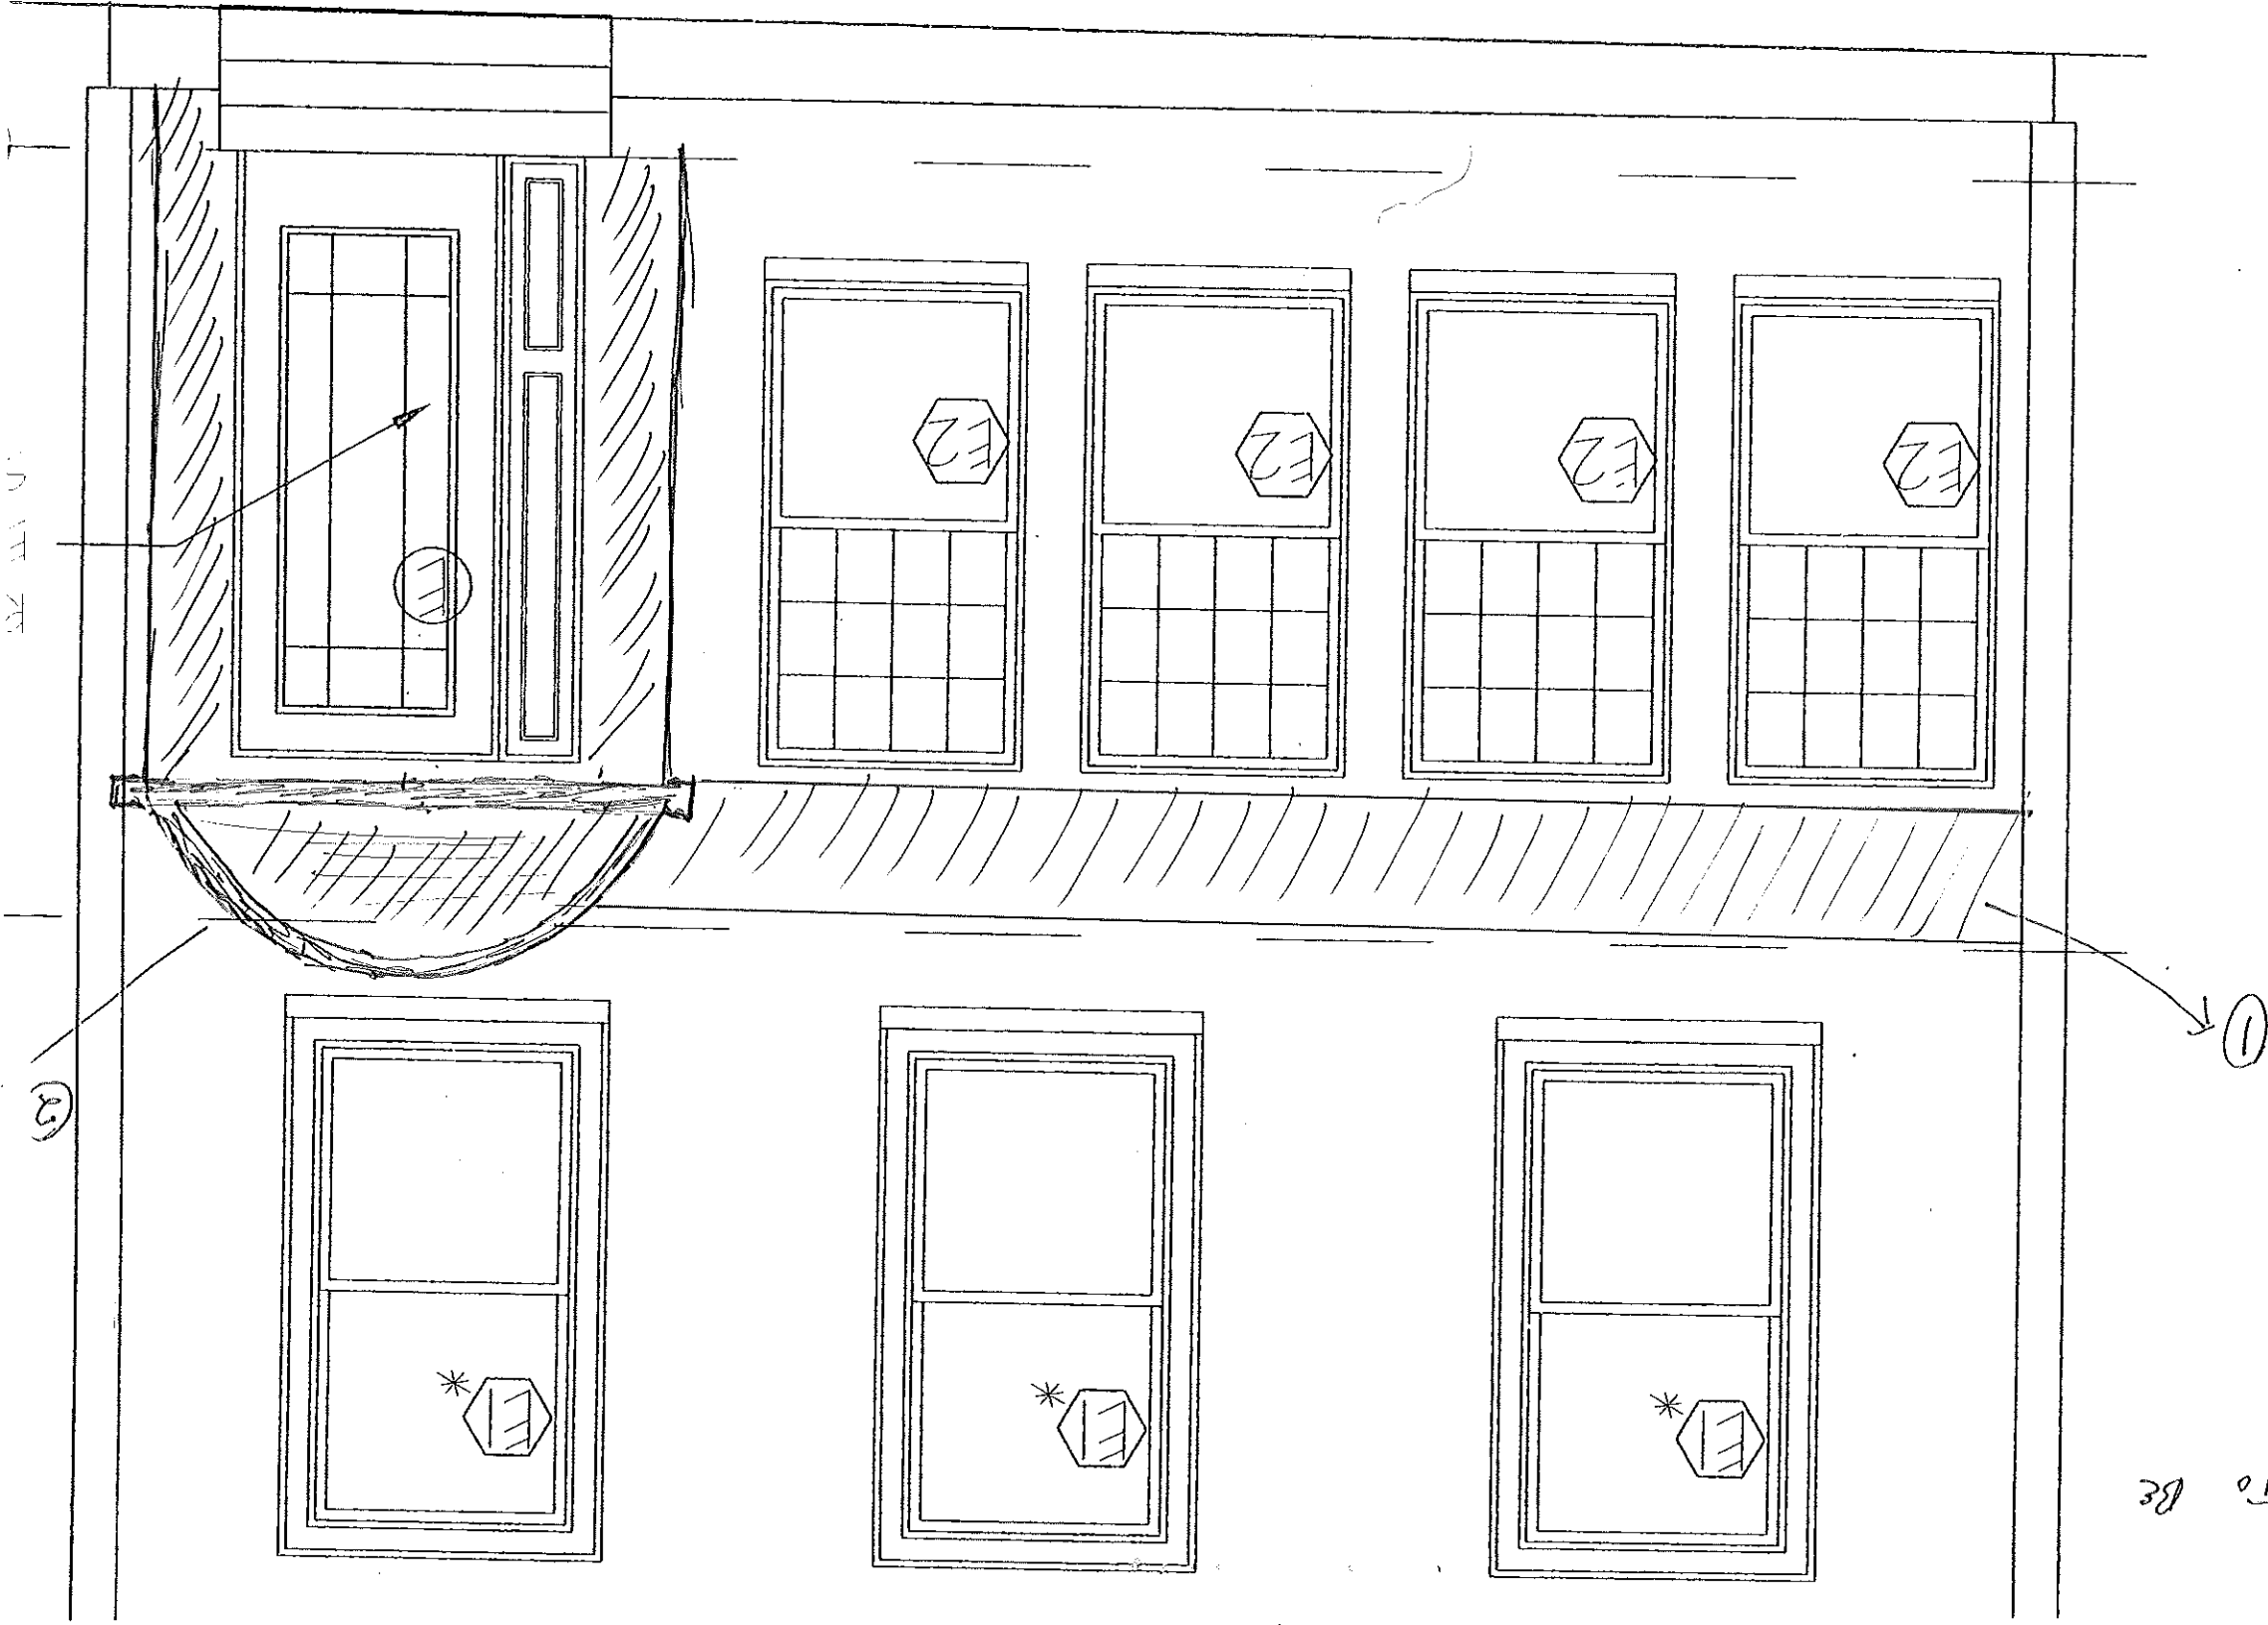

ROOF RAFTERS TO BE MADE
OUT OF 3/4 PLYWOOD DOUBLED UP
AND GLOUED

Dog house IS
5 1/2 FT WIDE
10 FT TO THE PEAK
AND 4 FT DEEP

DOOR SIZE IS
36 x 80

3ft

7ft

56

MEASUREMENTS AND DRAWING
OF DOG HOUSE ON BACK.

Dog house is to be 4ft deep
5ft 6 inches wide and 10 ft to
the peak of the roof.

- ① One shows placement of soffit
- ② Two shows roof and size of dog house:

Soffit to be
16" high
16" deep
17ft long.