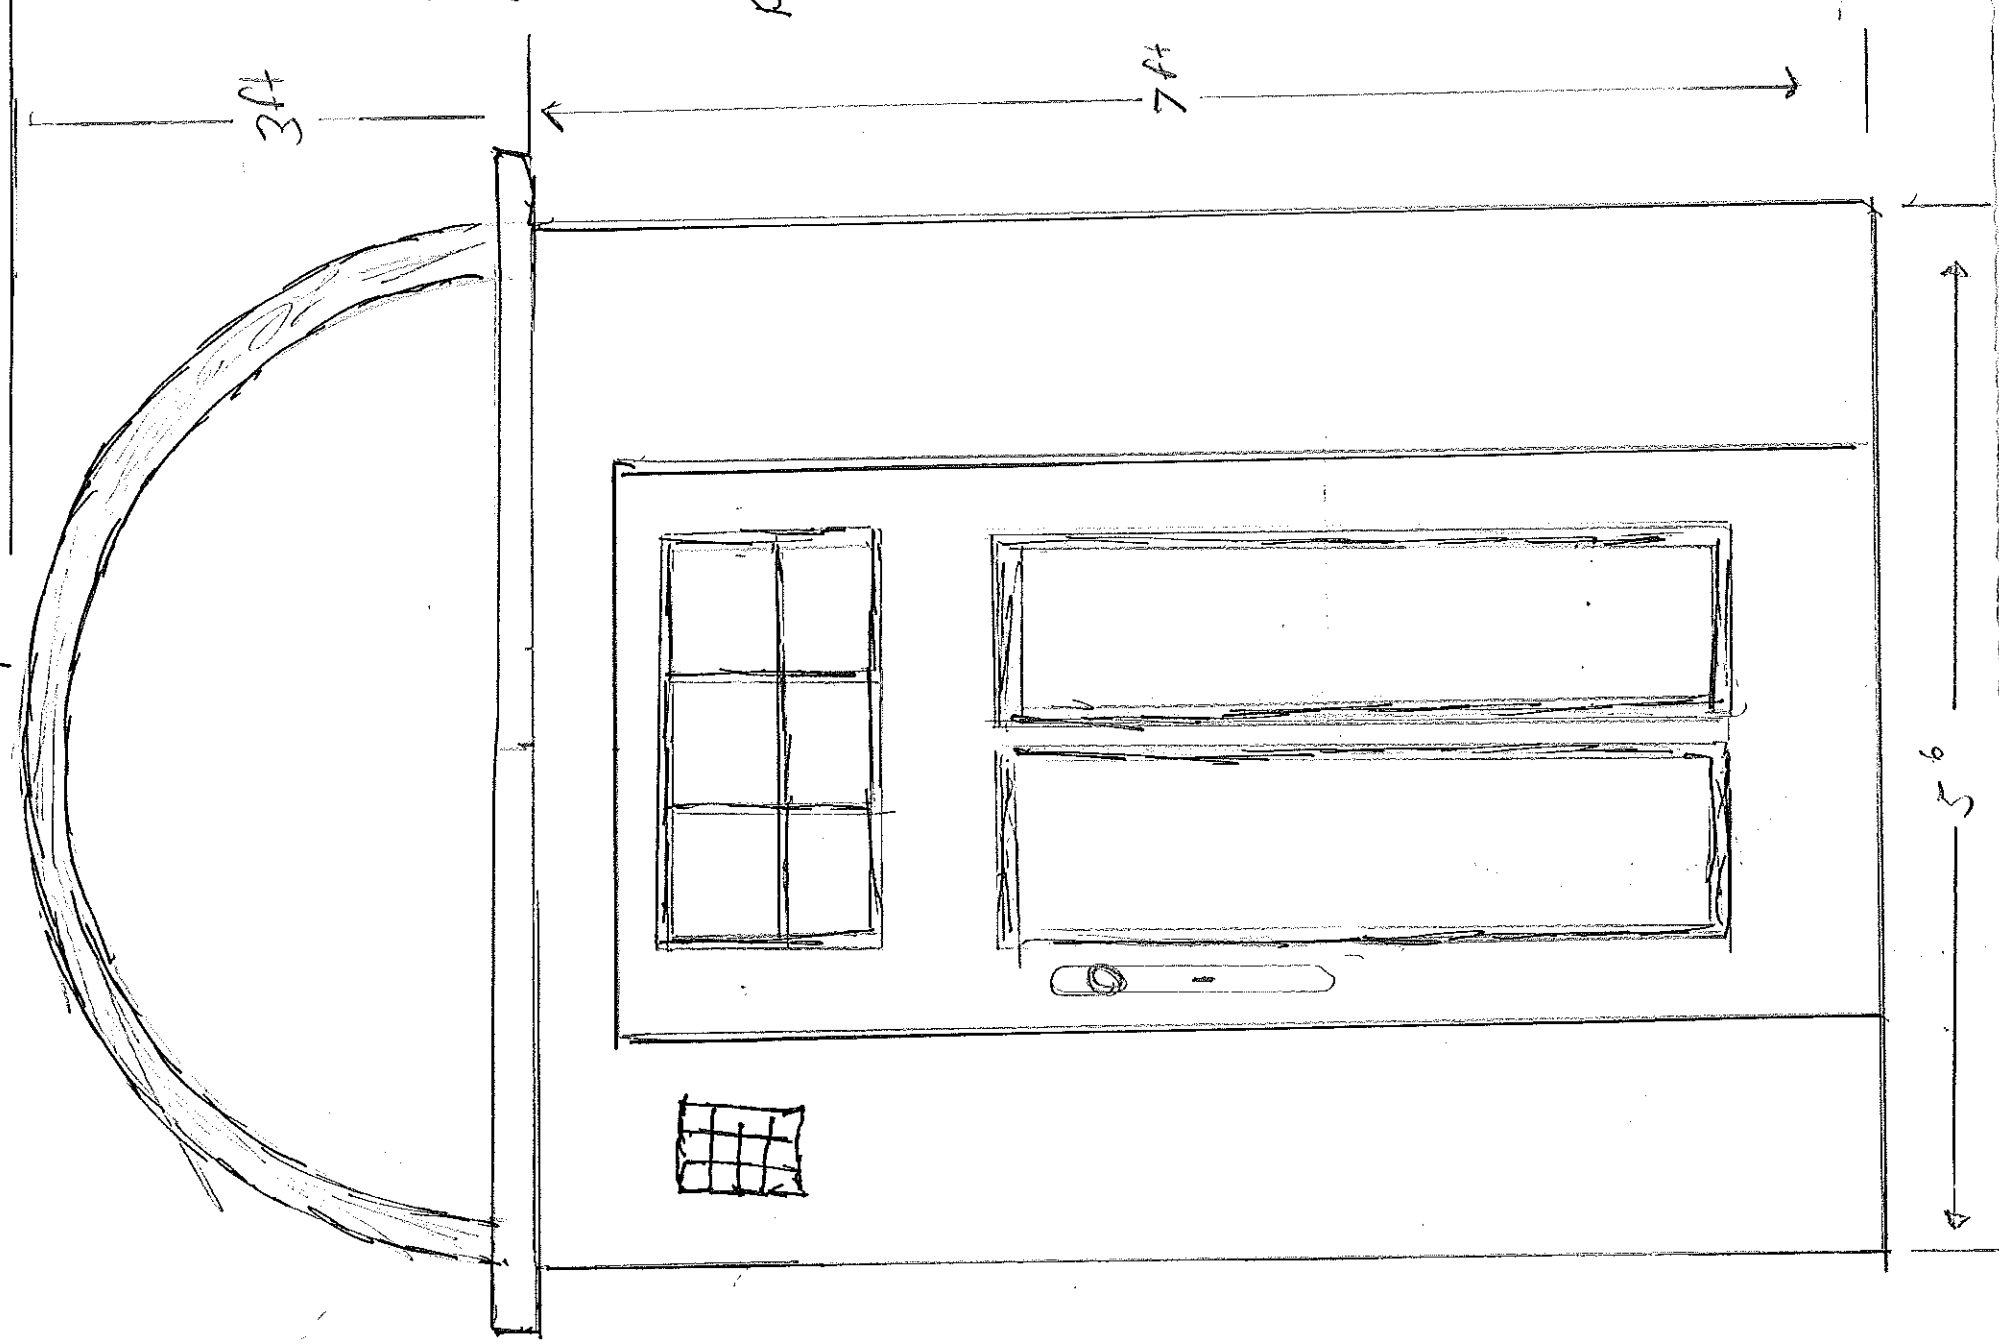

ROOF RAFTERS TO BE MADE
OUT OF 3/4 PLYWOOD DOUBLED UP
AND GLOUED

Dog house IS
5 1/2 FT WIDE
10 FT TO THE PEAK
AND 4 FT DEEP

DOOR SIZE IS
36 x 80

3ft

7ft

56

MEASUREMENTS AND DRAWING
OF DOG HOUSE ON BACK.

Dog house is to be 4ft deep
5ft 6 inches wide and 10 ft to
the peak of the roof.

- ① One shows placement of soffit
- ② Two shows roof and size of dog house:

Soffit to be
16" high
16" deep
17ft long.