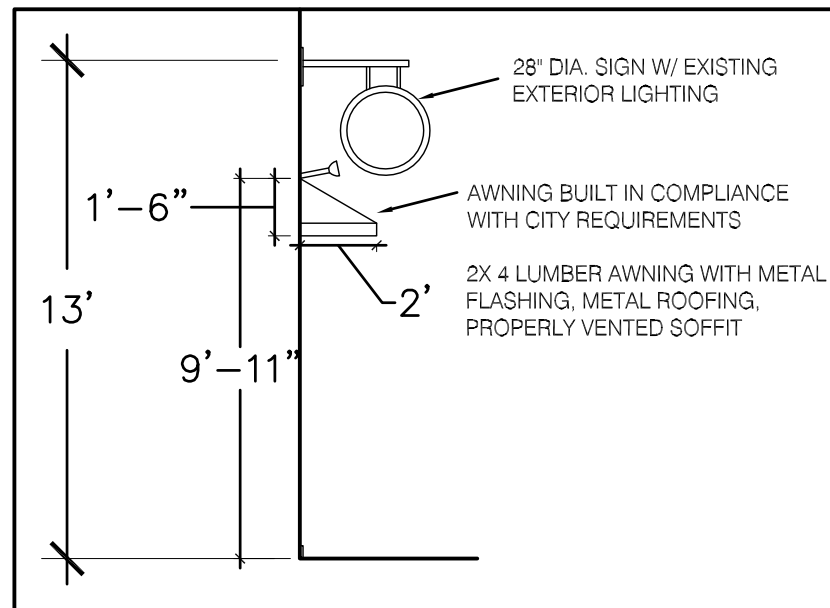

ELEVATION

FACING WASHINGTON AVE

SIDE VIEW

P

PIECE TITLE:
Minato Awning
DRAWING TITLE:
11 10 16 Minato
SCALE:
N/A
DRAWN BY:
P. Lewin
DATE:
11 10 16

PAGE NO.

1