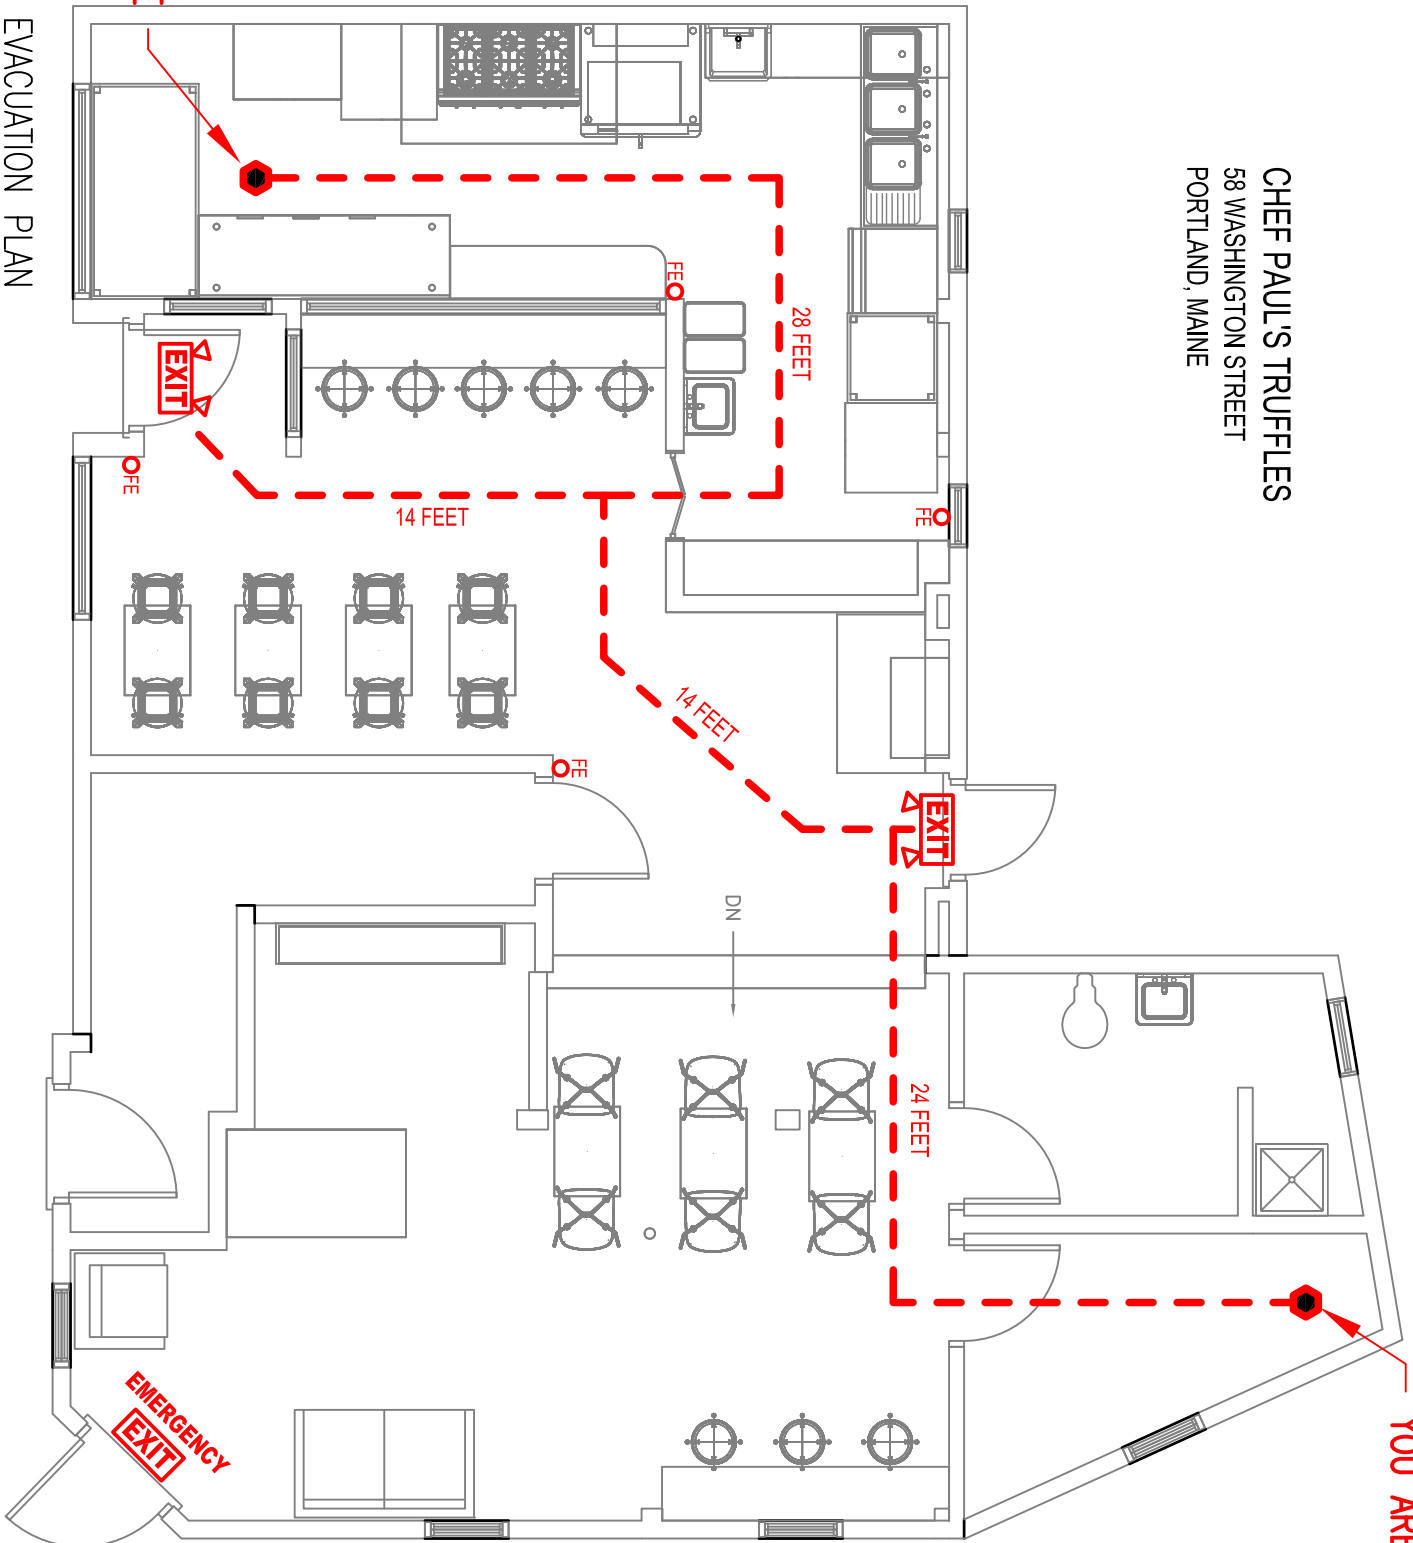

CHEF PAUL'S TRUFFLES
58 WASHINGTON STREET
PORTLAND, MAINE

YOU ARE HERE

YOU ARE HERE

EVACUATION PLAN
1/8" = 1'-0"