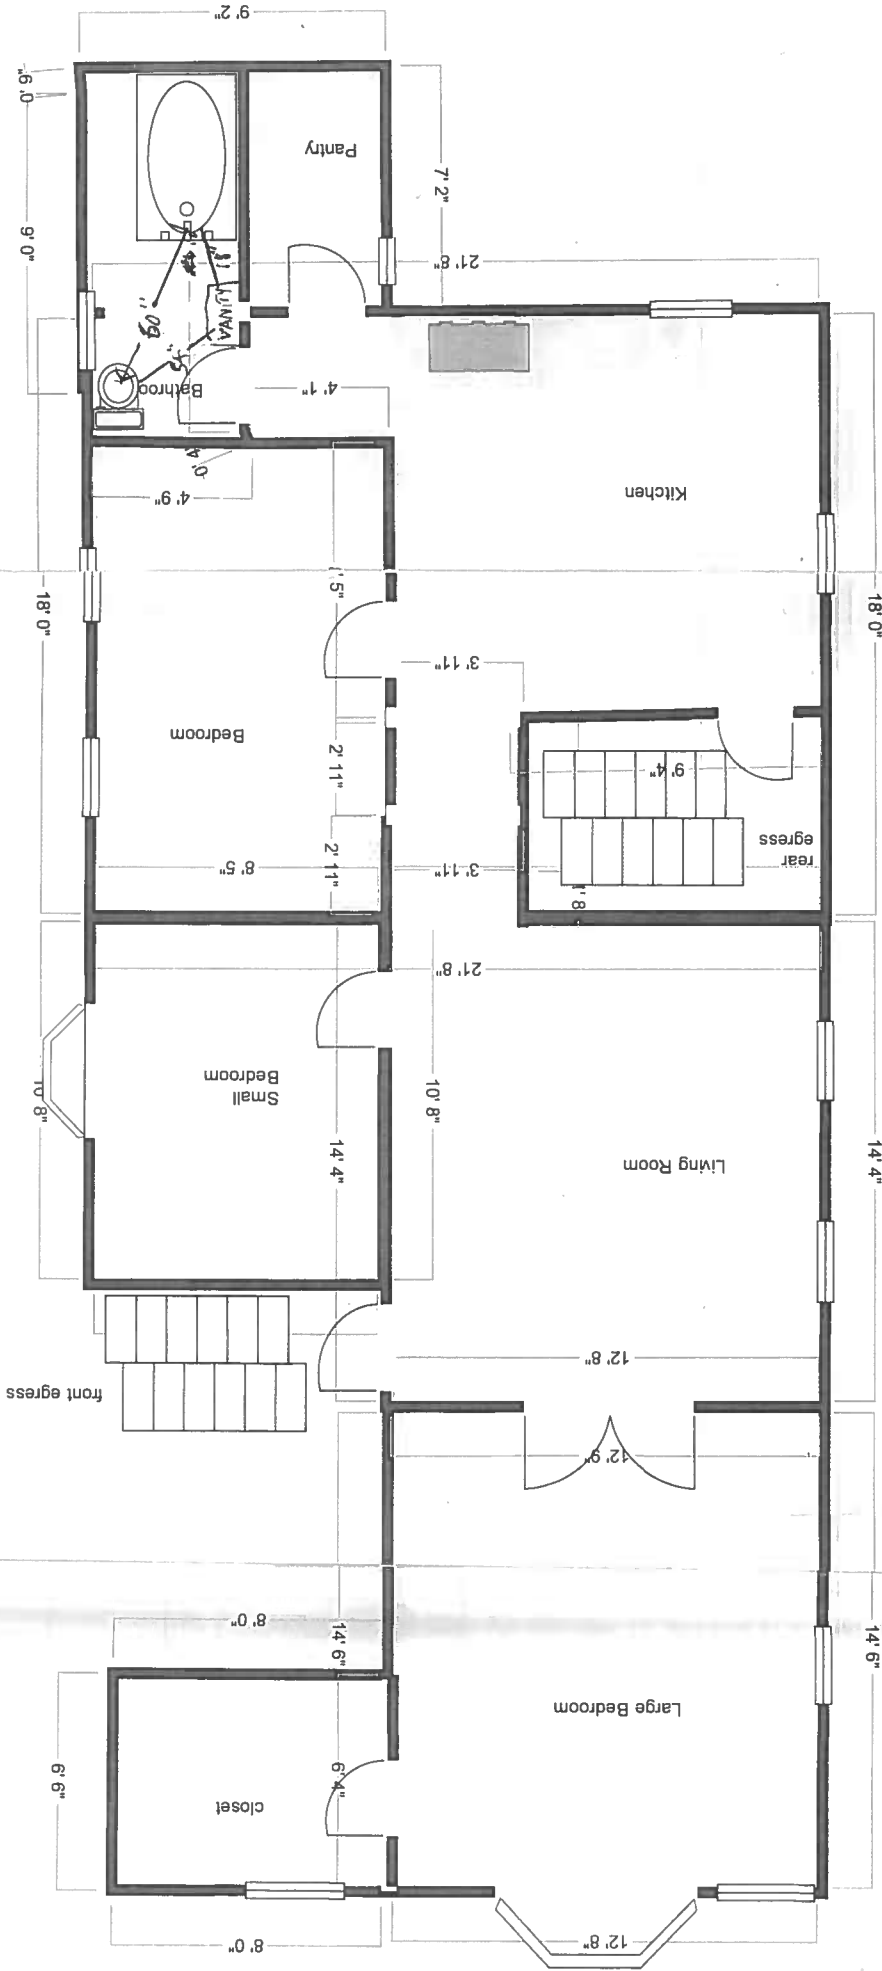

PLAN B - 3RD BEDROOM
NO DINING ROOM

Proposed Alteration:
Dining Room converted to 3rd Bedroom

BATH TUB TO TOILET → 60"
VANITY TO TOILET → 54"
VANITY TO TUB → 18"