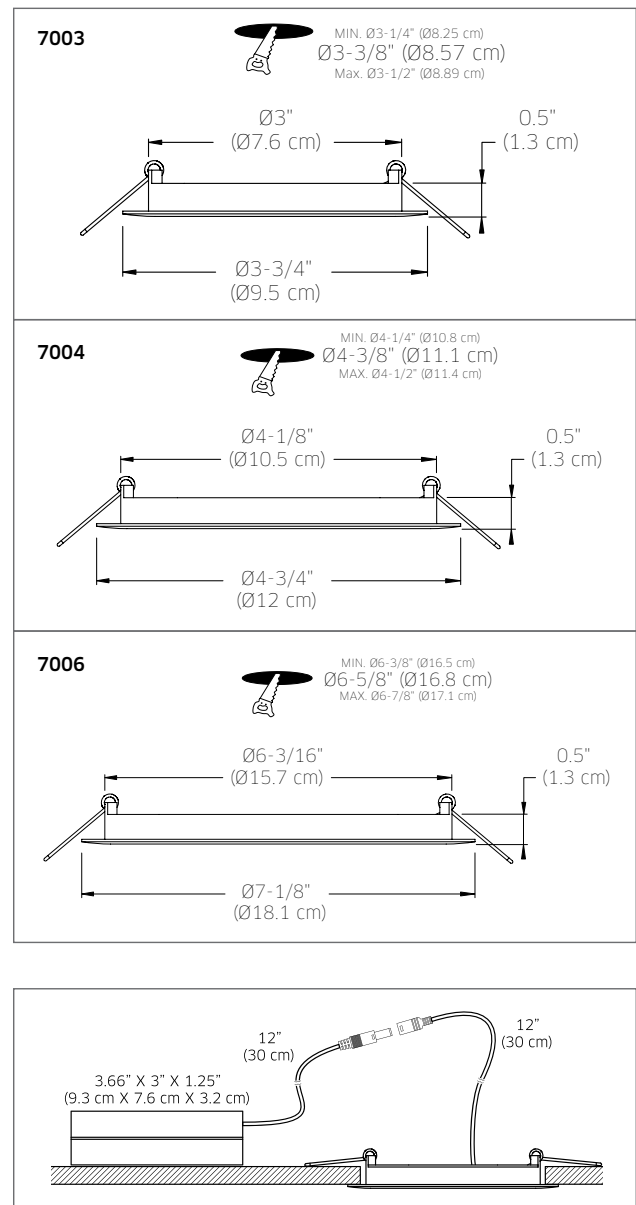

SPECIFICATIONS

- 120V direct connection.
- Every fixture includes a junction box with an integrated driver.
- Can be daisy chained.
- 80 CRI.
- Superior LED performance and lifespan.
- Smooth 360° wide spread.
- Minimal heat emission.
- Frosted lens.
- Edge lit technology.
- Aluminum construction.
- Very low profile.
- IC certification (suitable for direct contact with insulation).
- Air-tight certified as per ASTM E283-04.
- ENERGY STAR certified.
- Dimmable with most low-voltage electronic dimmers.
- Suitable for wet locations.
- FT4 certified wire.

ACCESSORIES

7000-EXT108	118" (300 cm) extension cord
7000-EXT230	230" (584 cm) extension cord
LEDDOWNACC-GOOF4	Coof ring for 4" panels (7004)
7003: LEDDOWNACC-RFP3	3 1/2" (8.9 cm) Rough-in plate
7004: LEDDOWNACC-RFP4	4 1/2" (11.4 cm) Rough-in plate
7006: LEDDOWNACC-RFP6	6 5/8" (16.8 cm) Rough-in plate

ORDERING EXAMPLE

7004-4K-WH
Would order a white 4" round panel with a LED array with 600 Lumens at 4000K.