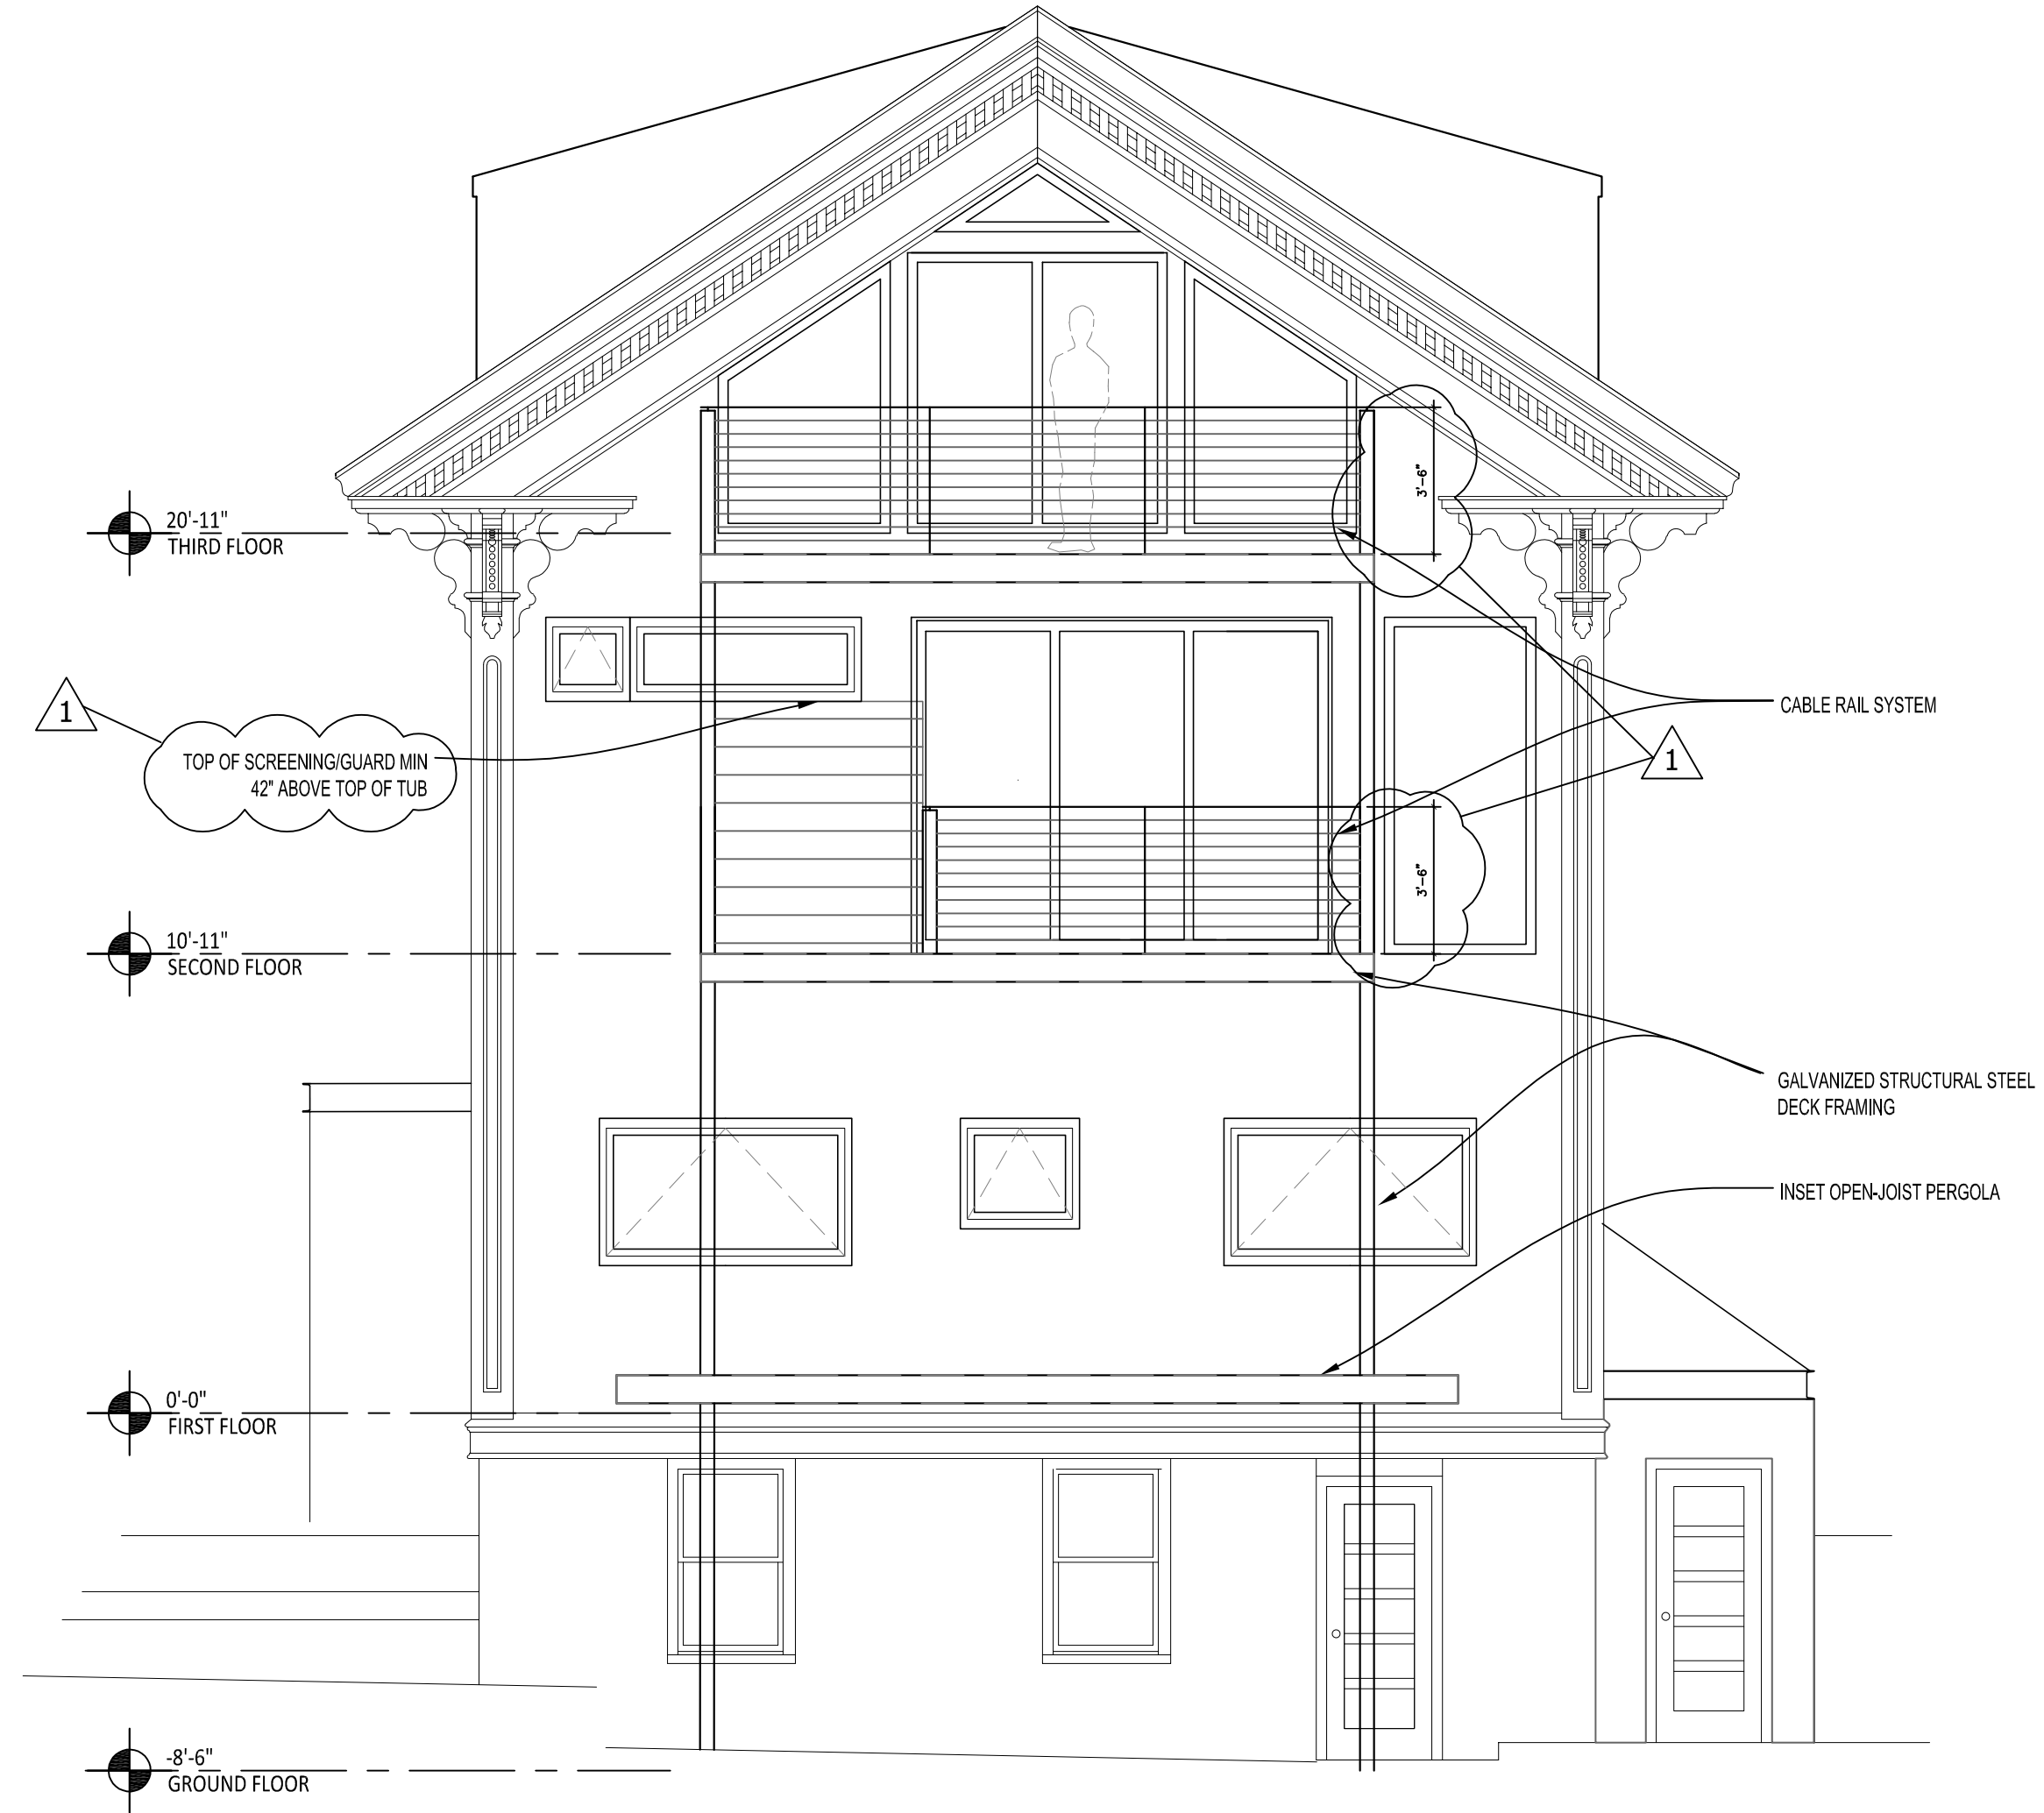

Rachel Conly Design LLC
26 Sterling Street
Peaks Island, Maine 04108
207.766.5625
www.rachelconlydesign.com

DATE	NOTES
2018.03.01	Issued for Permit
2018.04.16	1 Addendum #1, code updates per city request

PROJECT
**Renovations to
123 Cumberland Ave.
Portland, ME 04101
Phase I**

NORTH
ELEVATION
WITH DECK

A2.2

1 NORTH ELEVATION w/ DECK
1/4"=1'-0"