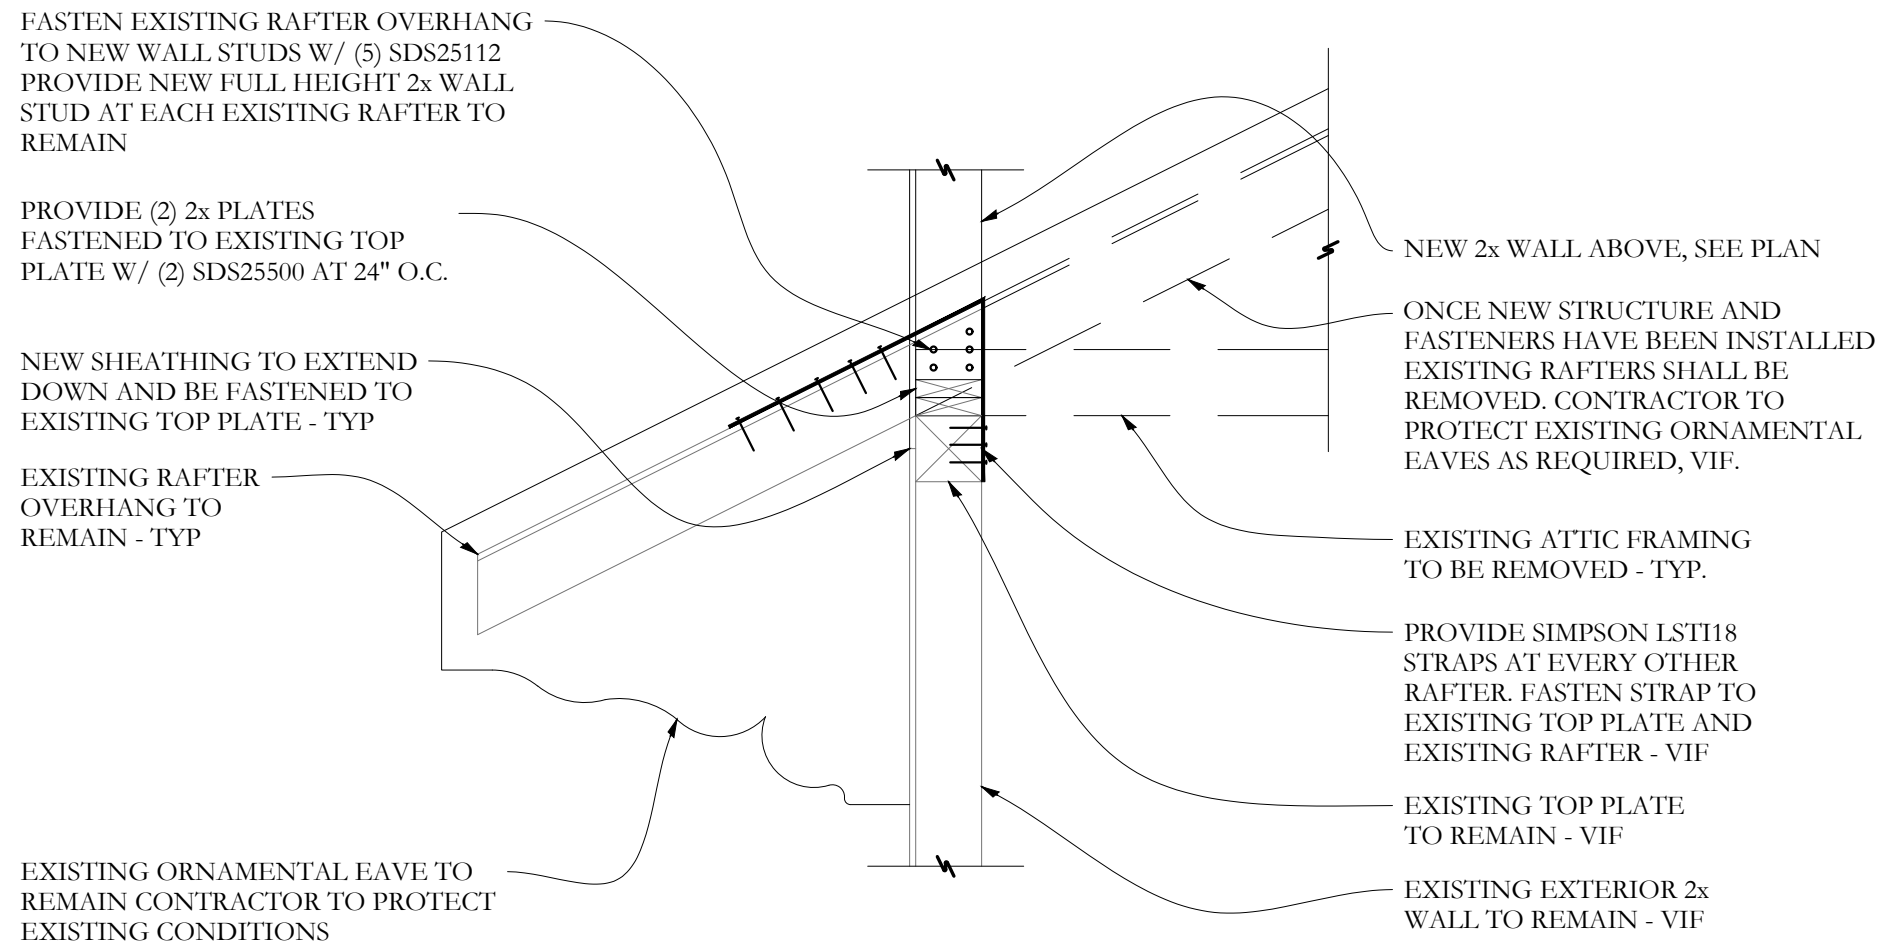

Rachel Conly Design LLC
26 Sterling Street
Peaks Island, Maine 04108
207.766.5625
www.rachelconlydesign.com

SECTION **R** S-2.4 3/4"=1'-0