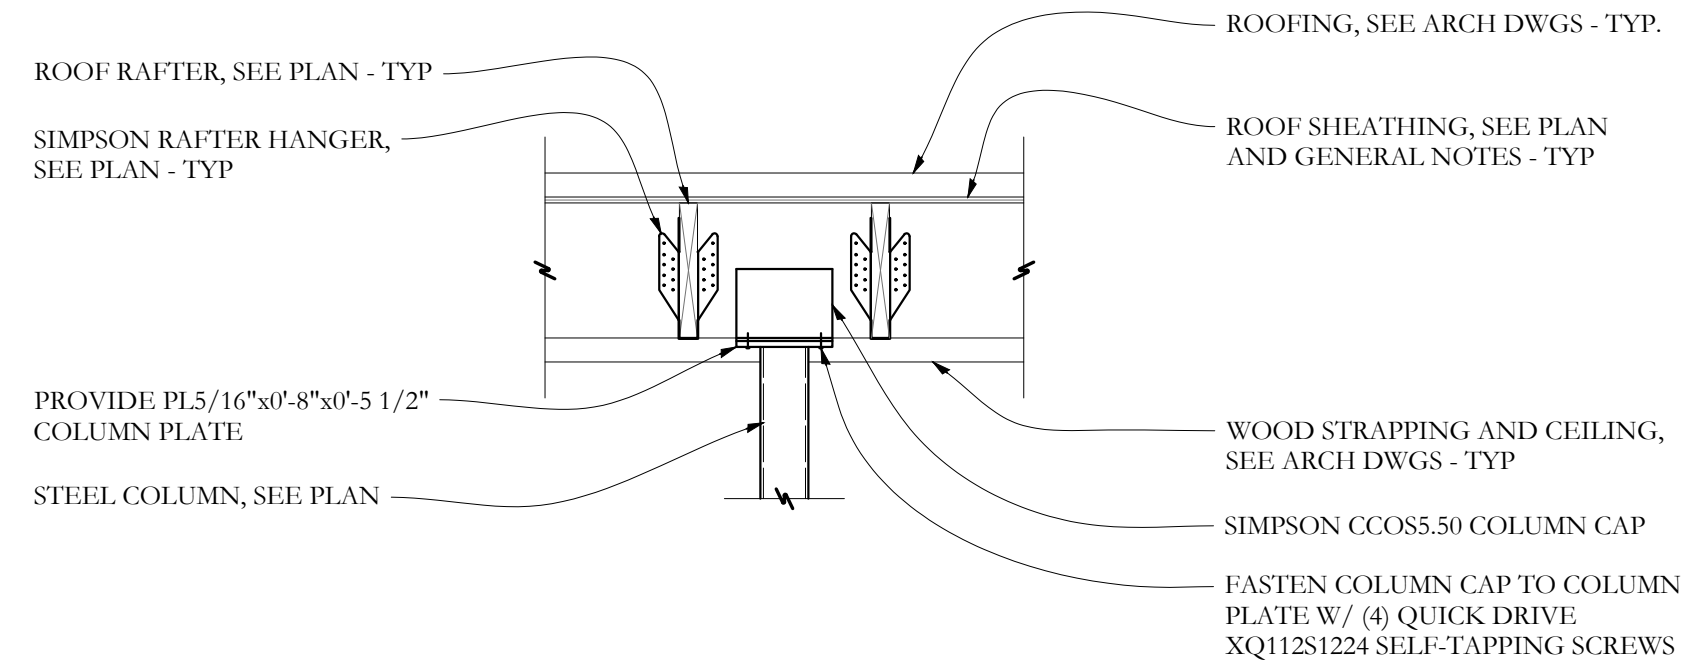

SECTION **S** S-2.4 3/4"=1'-0