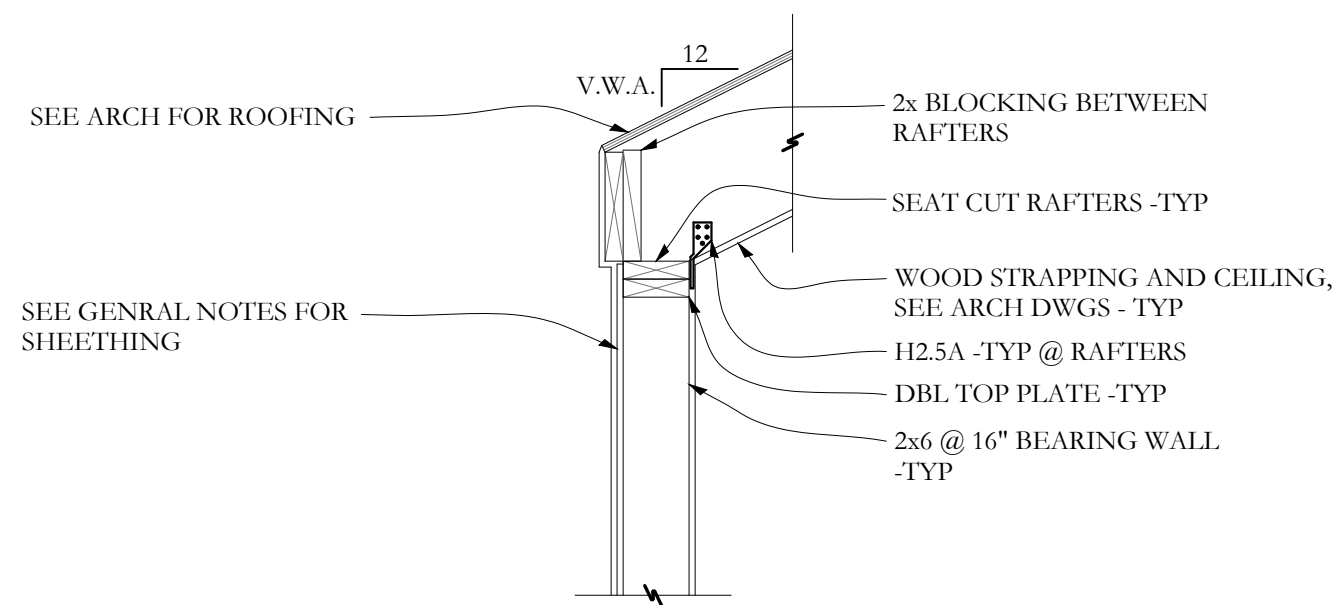

Rachel Conly Design LLC
26 Sterling Street
Peaks Island, Maine 04108
207.766.5625
www.rachelconlydesign.com

SECTION **R** S-2.4 3/4"=1'-0

SECTION **S** S-2.4 3/4"=1'-0

SECTION **N** S-2.4 3/4"=1'-0

SECTION **P** S-2.4 3/4"=1'-0