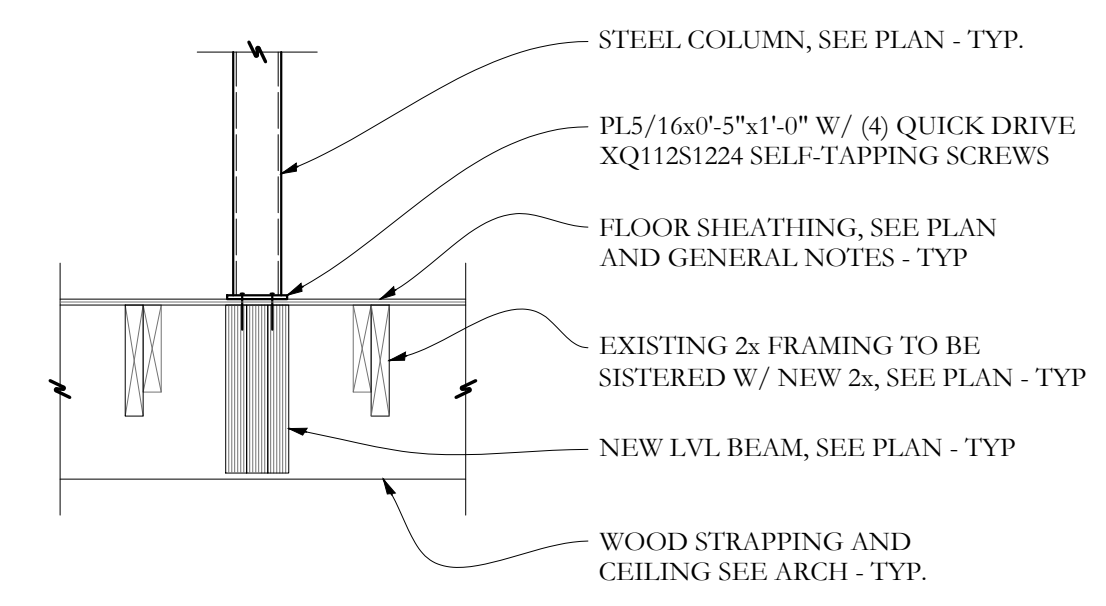

Rachel Conly Design LLC
26 Sterling Street
Peaks Island, Maine 04108
207.766.5625
www.rachelconlydesign.com

SECTION **L** 3/4"=1'-0
S-2.3

SECTION **M** 3/4"=1'-0
S-2.3

SECTION **J** 3/4"=1'-0
S-2.3

SECTION **K** 3/4"=1'-0
S-2.3