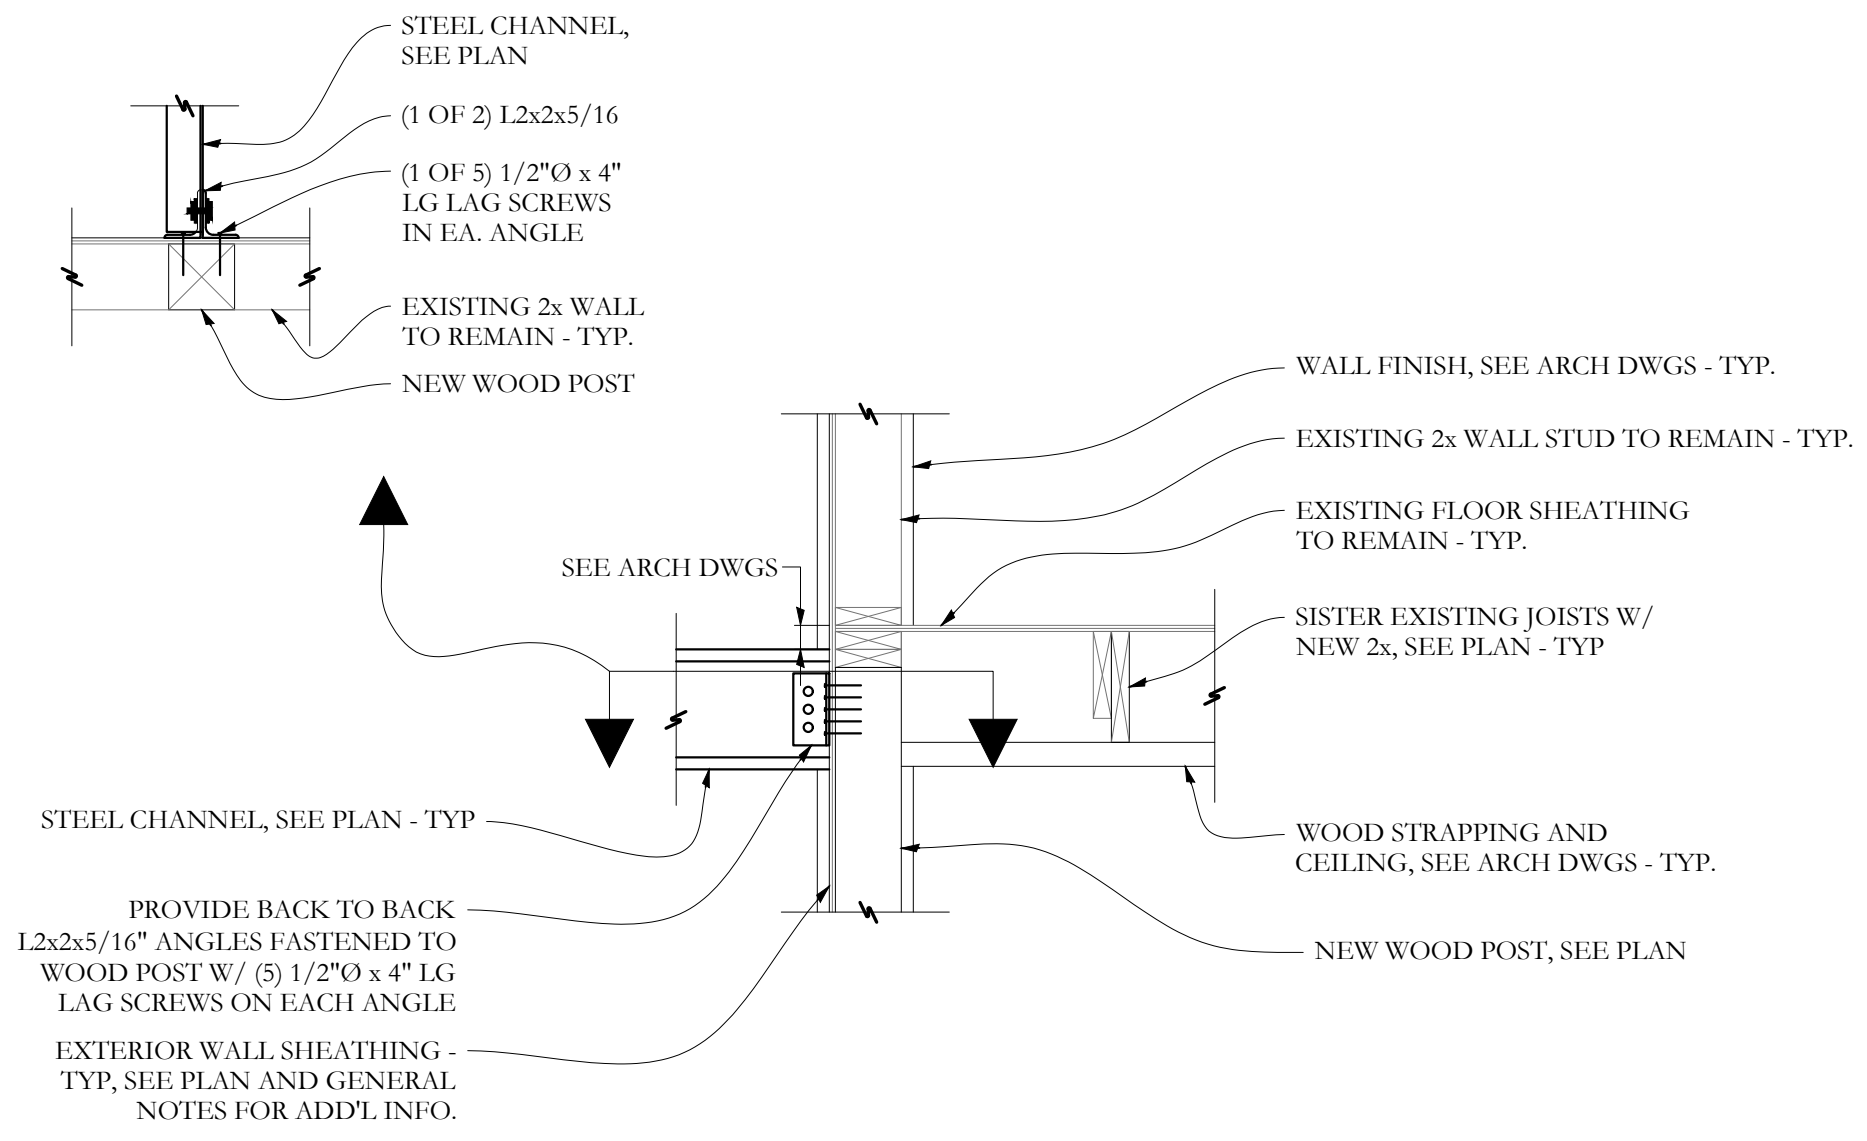

SECTION **J** 3/4"=1'-0
S-2.3