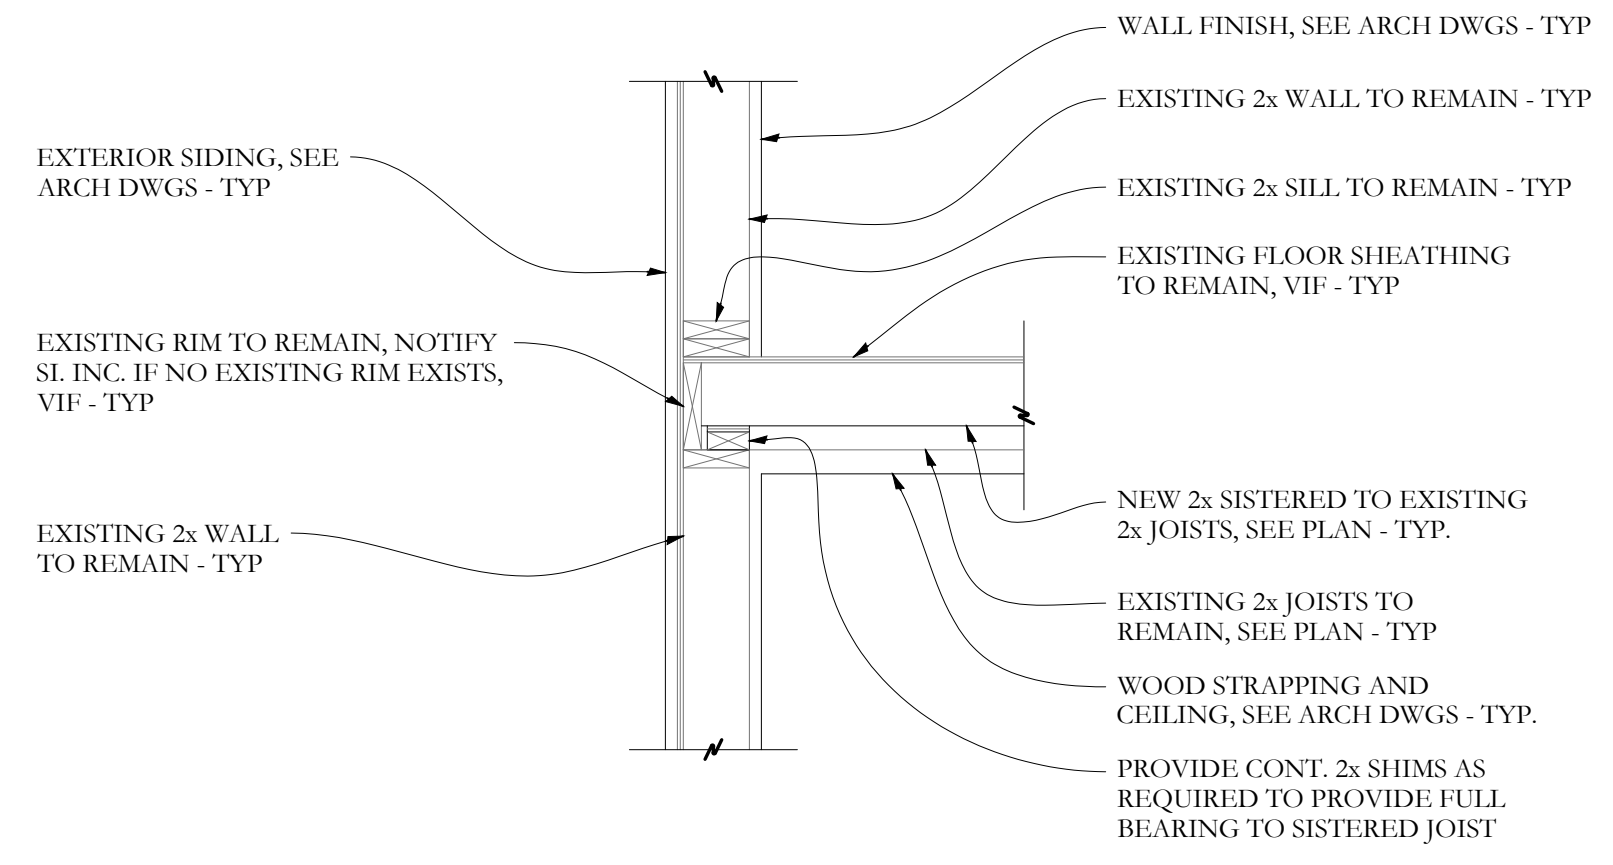

Rachel Conly Design LLC
26 Sterling Street
Peaks Island, Maine 04108
207.766.5625
www.rachelconlydesign.com

SECTION **L** 3/4"=1'-0
S-2.3