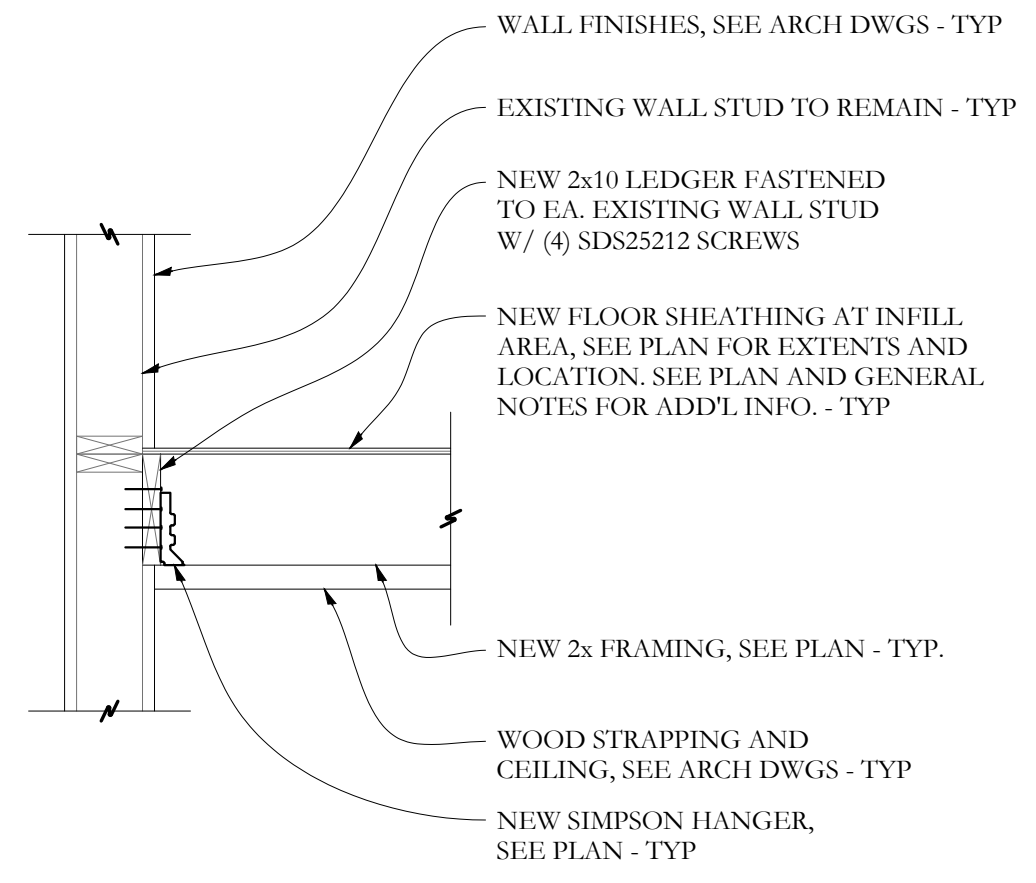

Rachel Conly Design LLC
26 Sterling Street
Peaks Island, Maine 04108
207.766.5625
www.rachelconlydesign.com

SECTION **L** 3/4"=1'-0
S-2.3

SECTION **M** 3/4"=1'-0
S-2.3

SECTION **J** 3/4"=1'-0
S-2.3

SECTION **K** 3/4"=1'-0
S-2.3