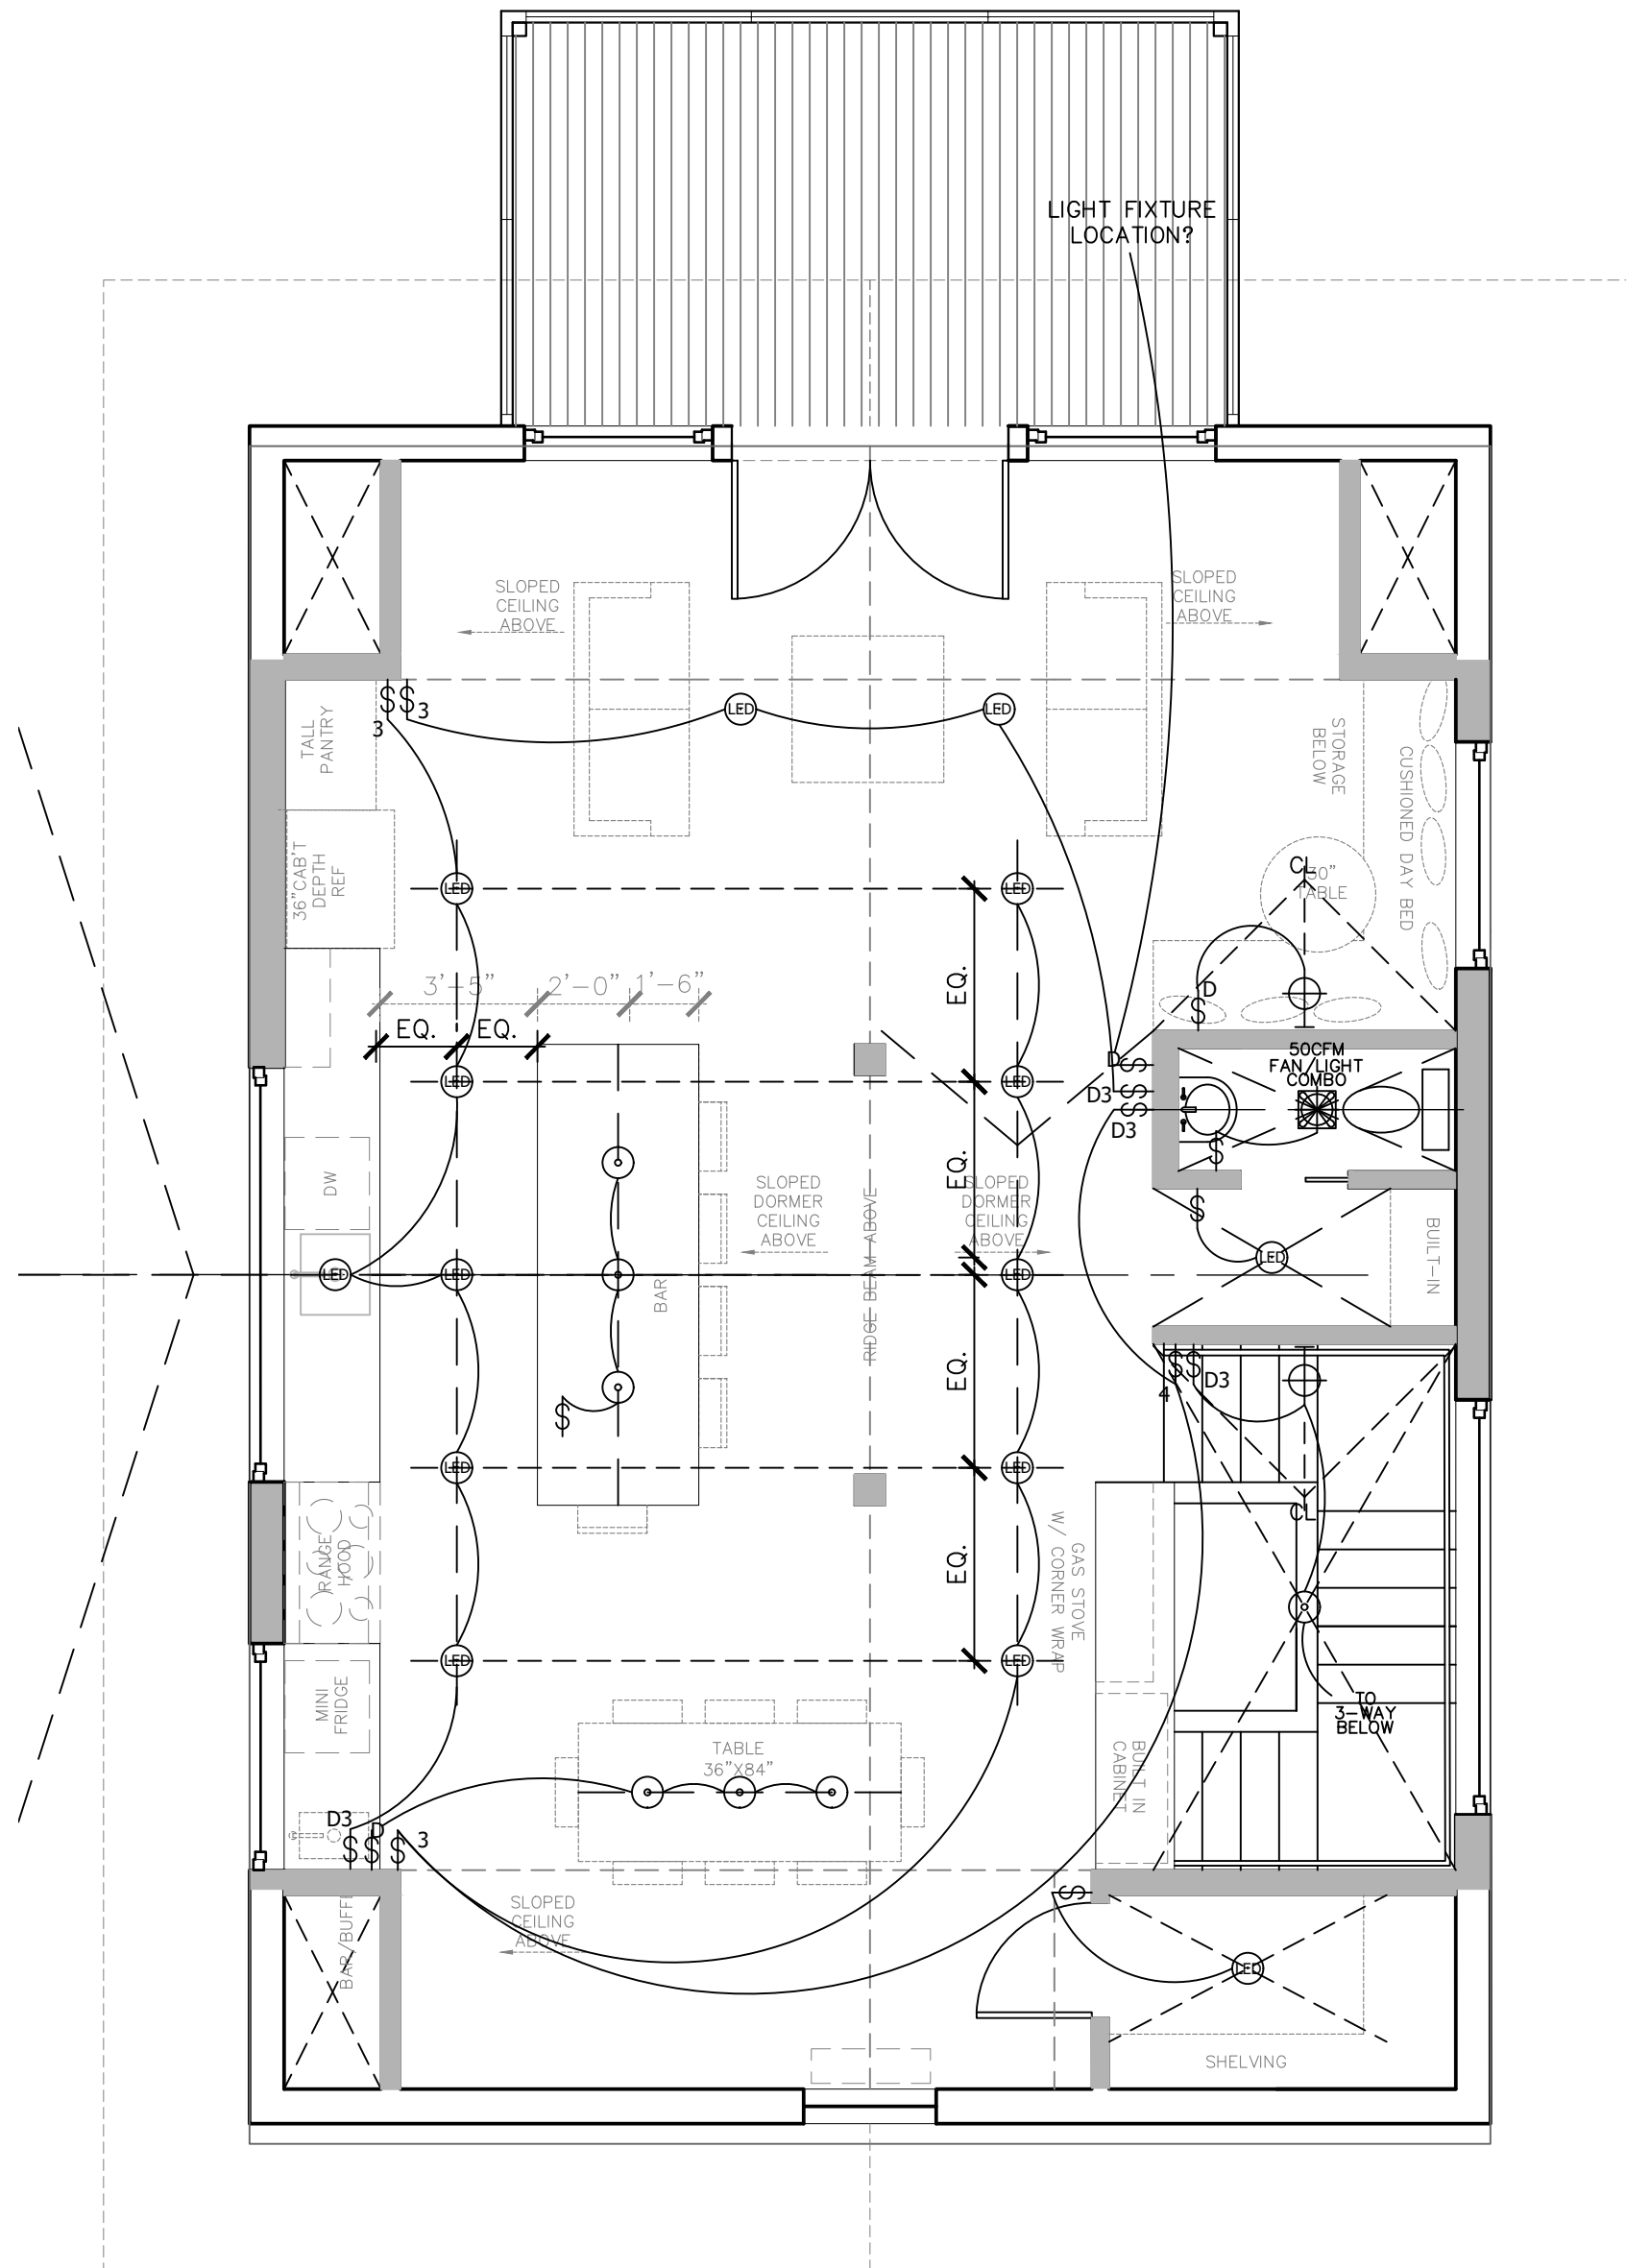

3 ELECTRICAL LEGEND
N.T.S.

1 THIRD FLOOR LIGHTING PLAN
1/4"=1'-0"

1 THIRD FLOOR POWER PLAN
1/4"=1'-0"

ELECTRICAL PLAN NOTES

- ELECTRICAL POWER & LIGHTING PLANS WERE NOT CREATED BY LICENSED PROFESSIONAL ELECTRICAL ENGINEER.
- THEY ARE FOR CLIENT USE AS DESIGN GUIDANCE ONLY.
- LICENSED ELECTRICIAN RESPONSIBLE TO ENSURE THAT ALL INSTALLATIONS MEET CURRENT CODE REQUIREMENTS.

THIRD FLOOR
ELECTRICAL
LAYOUT PLANS

E1.3