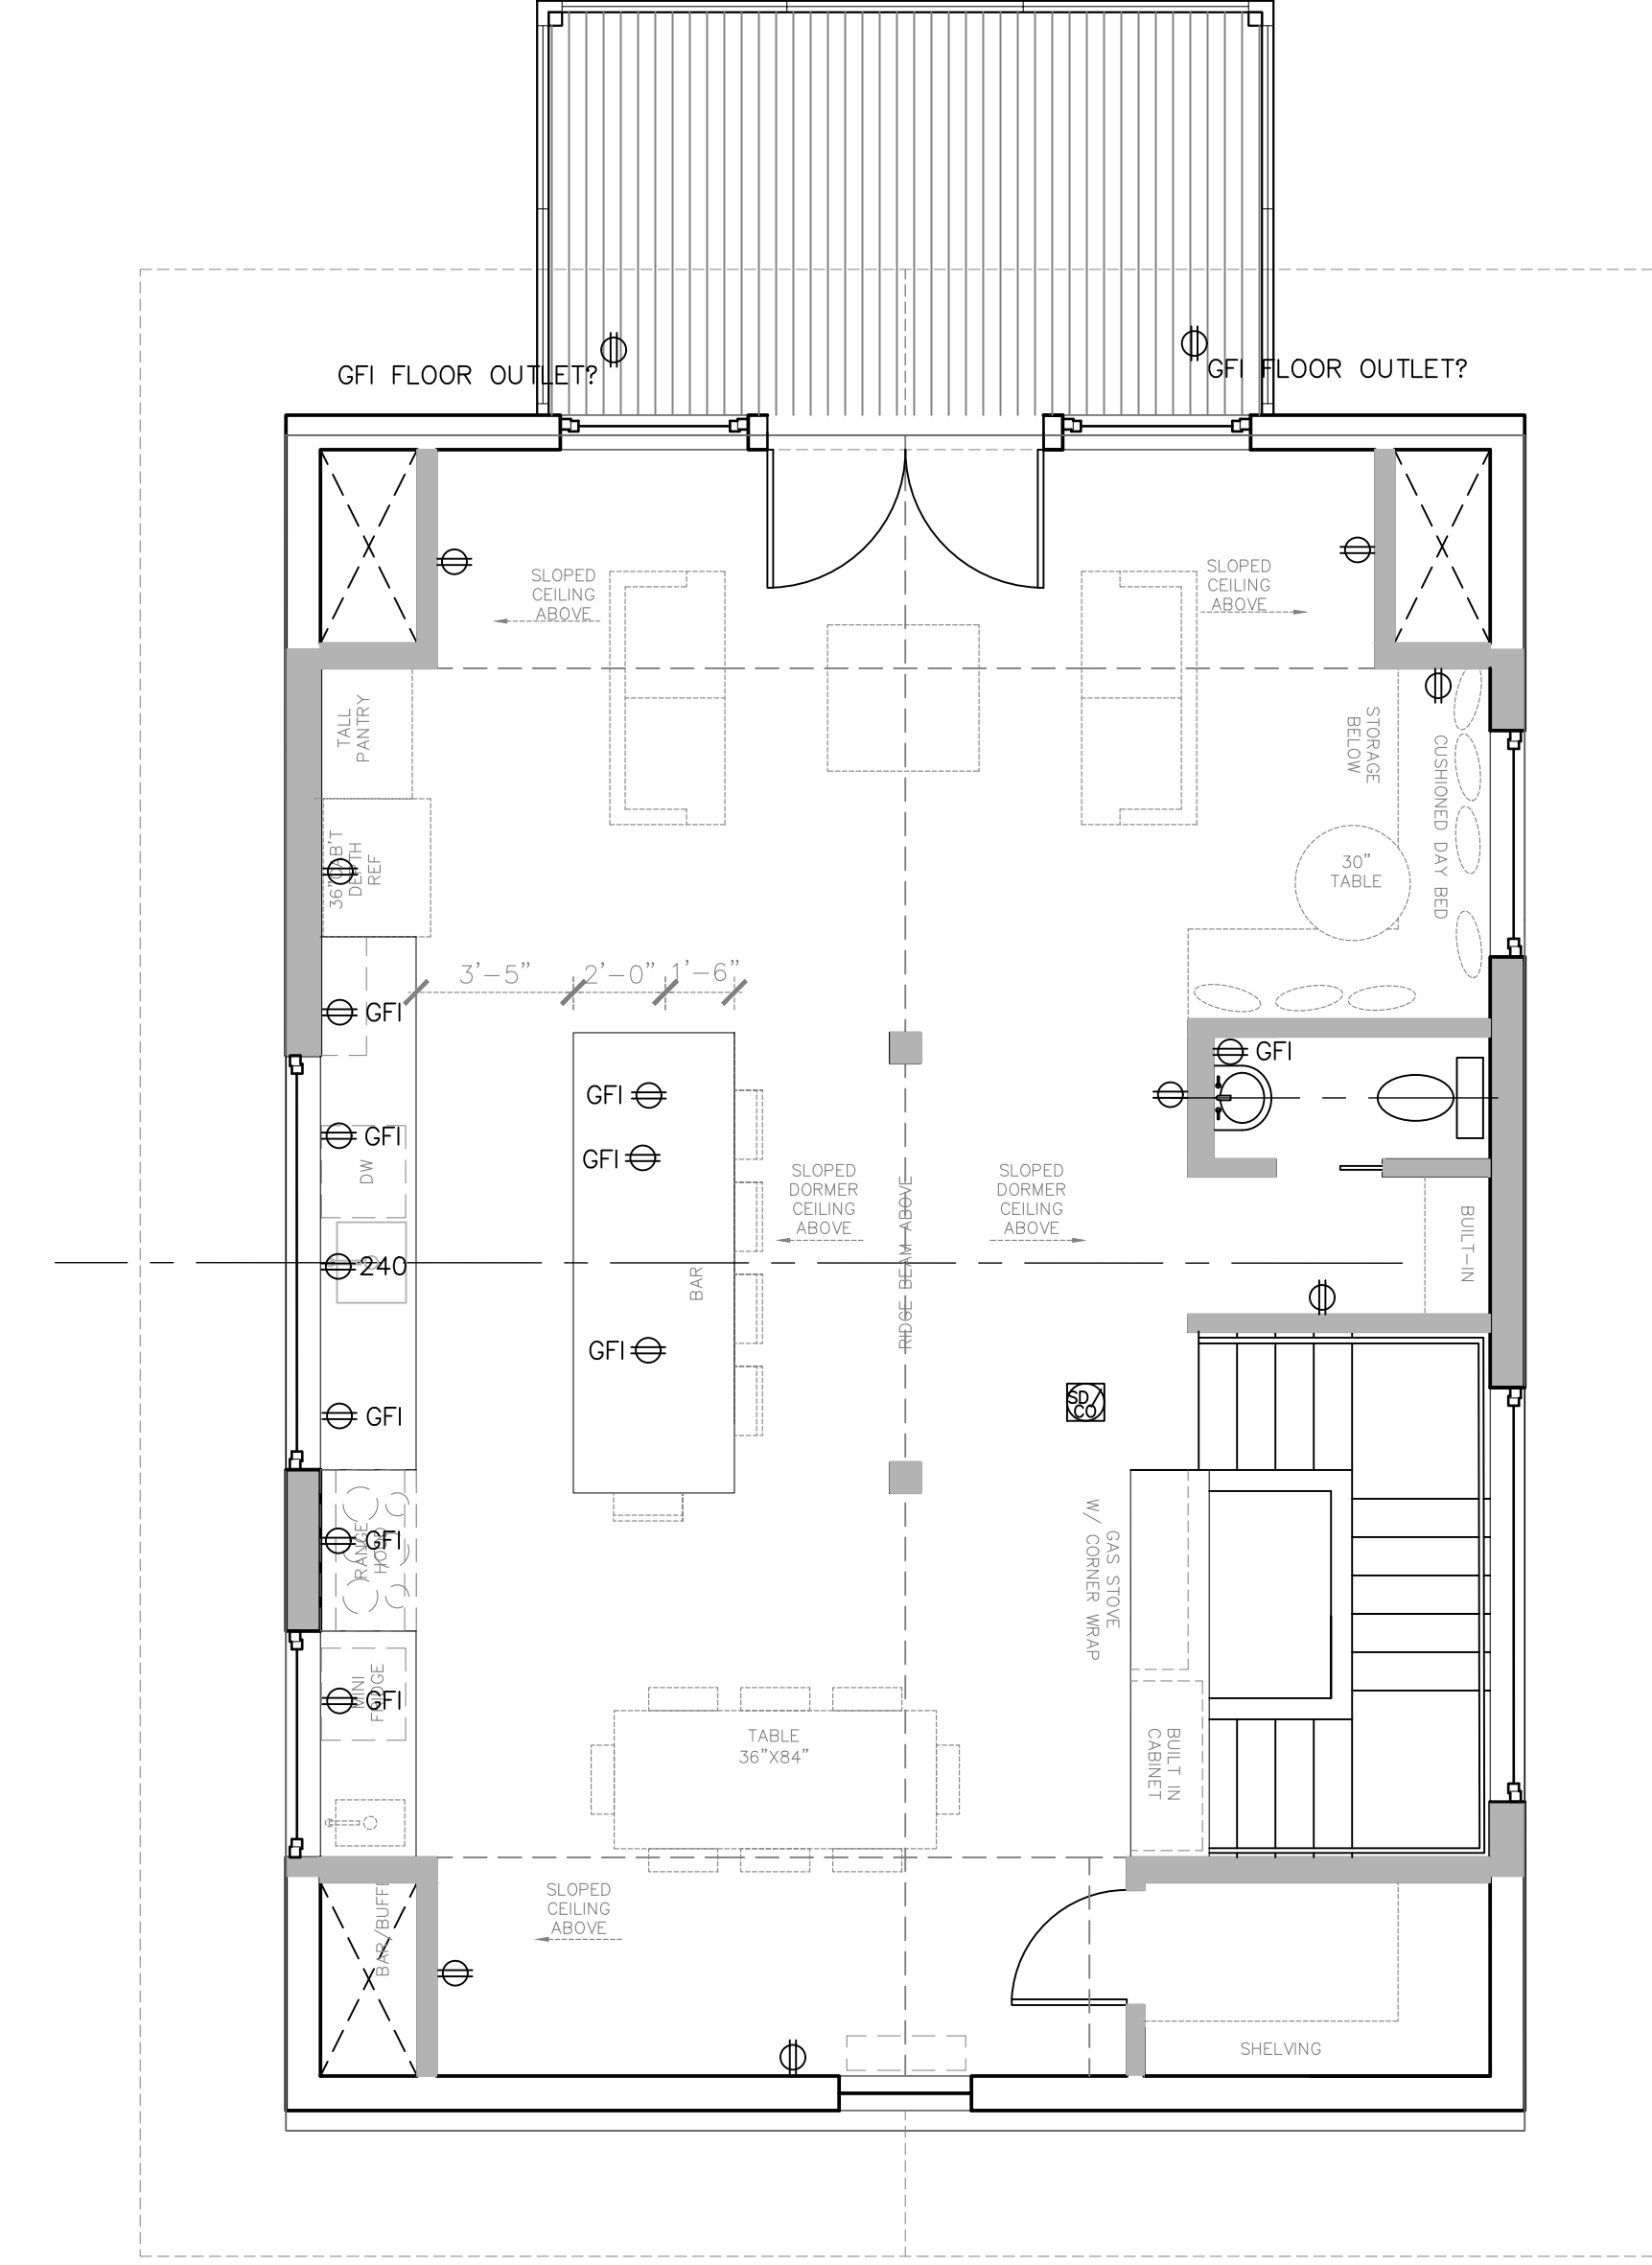

3 ELECTRICAL LEGEND
N.T.S.

1 THIRD FLOOR LIGHTING PLAN
1/4"=1'-0"

1 THIRD FLOOR POWER PLAN
1/4"=1'-0"

ELECTRICAL PLAN NOTES

- ELECTRICAL POWER & LIGHTING PLANS WERE NOT CREATED BY LICENSED PROFESSIONAL ELECTRICAL ENGINEER.
- THEY ARE FOR CLIENT USE AS DESIGN GUIDANCE ONLY.
- LICENSED ELECTRICIAN RESPONSIBLE TO ENSURE THAT ALL INSTALLATIONS MEET CURRENT CODE REQUIREMENTS.

THIRD FLOOR
ELECTRICAL
LAYOUT PLANS

E1.3