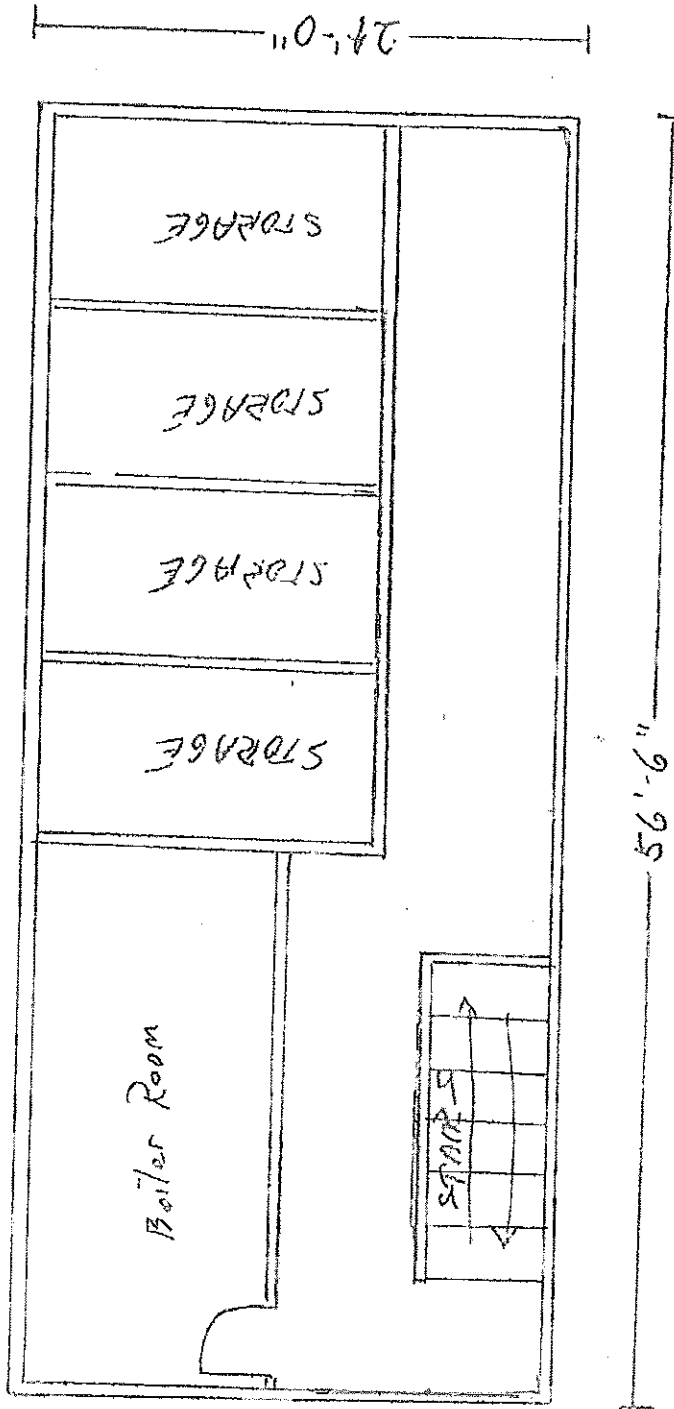

12 MONROE STREET

UNIT
OUTSIDE
* METER

BASEMENT PLAN

1/8" SCALE