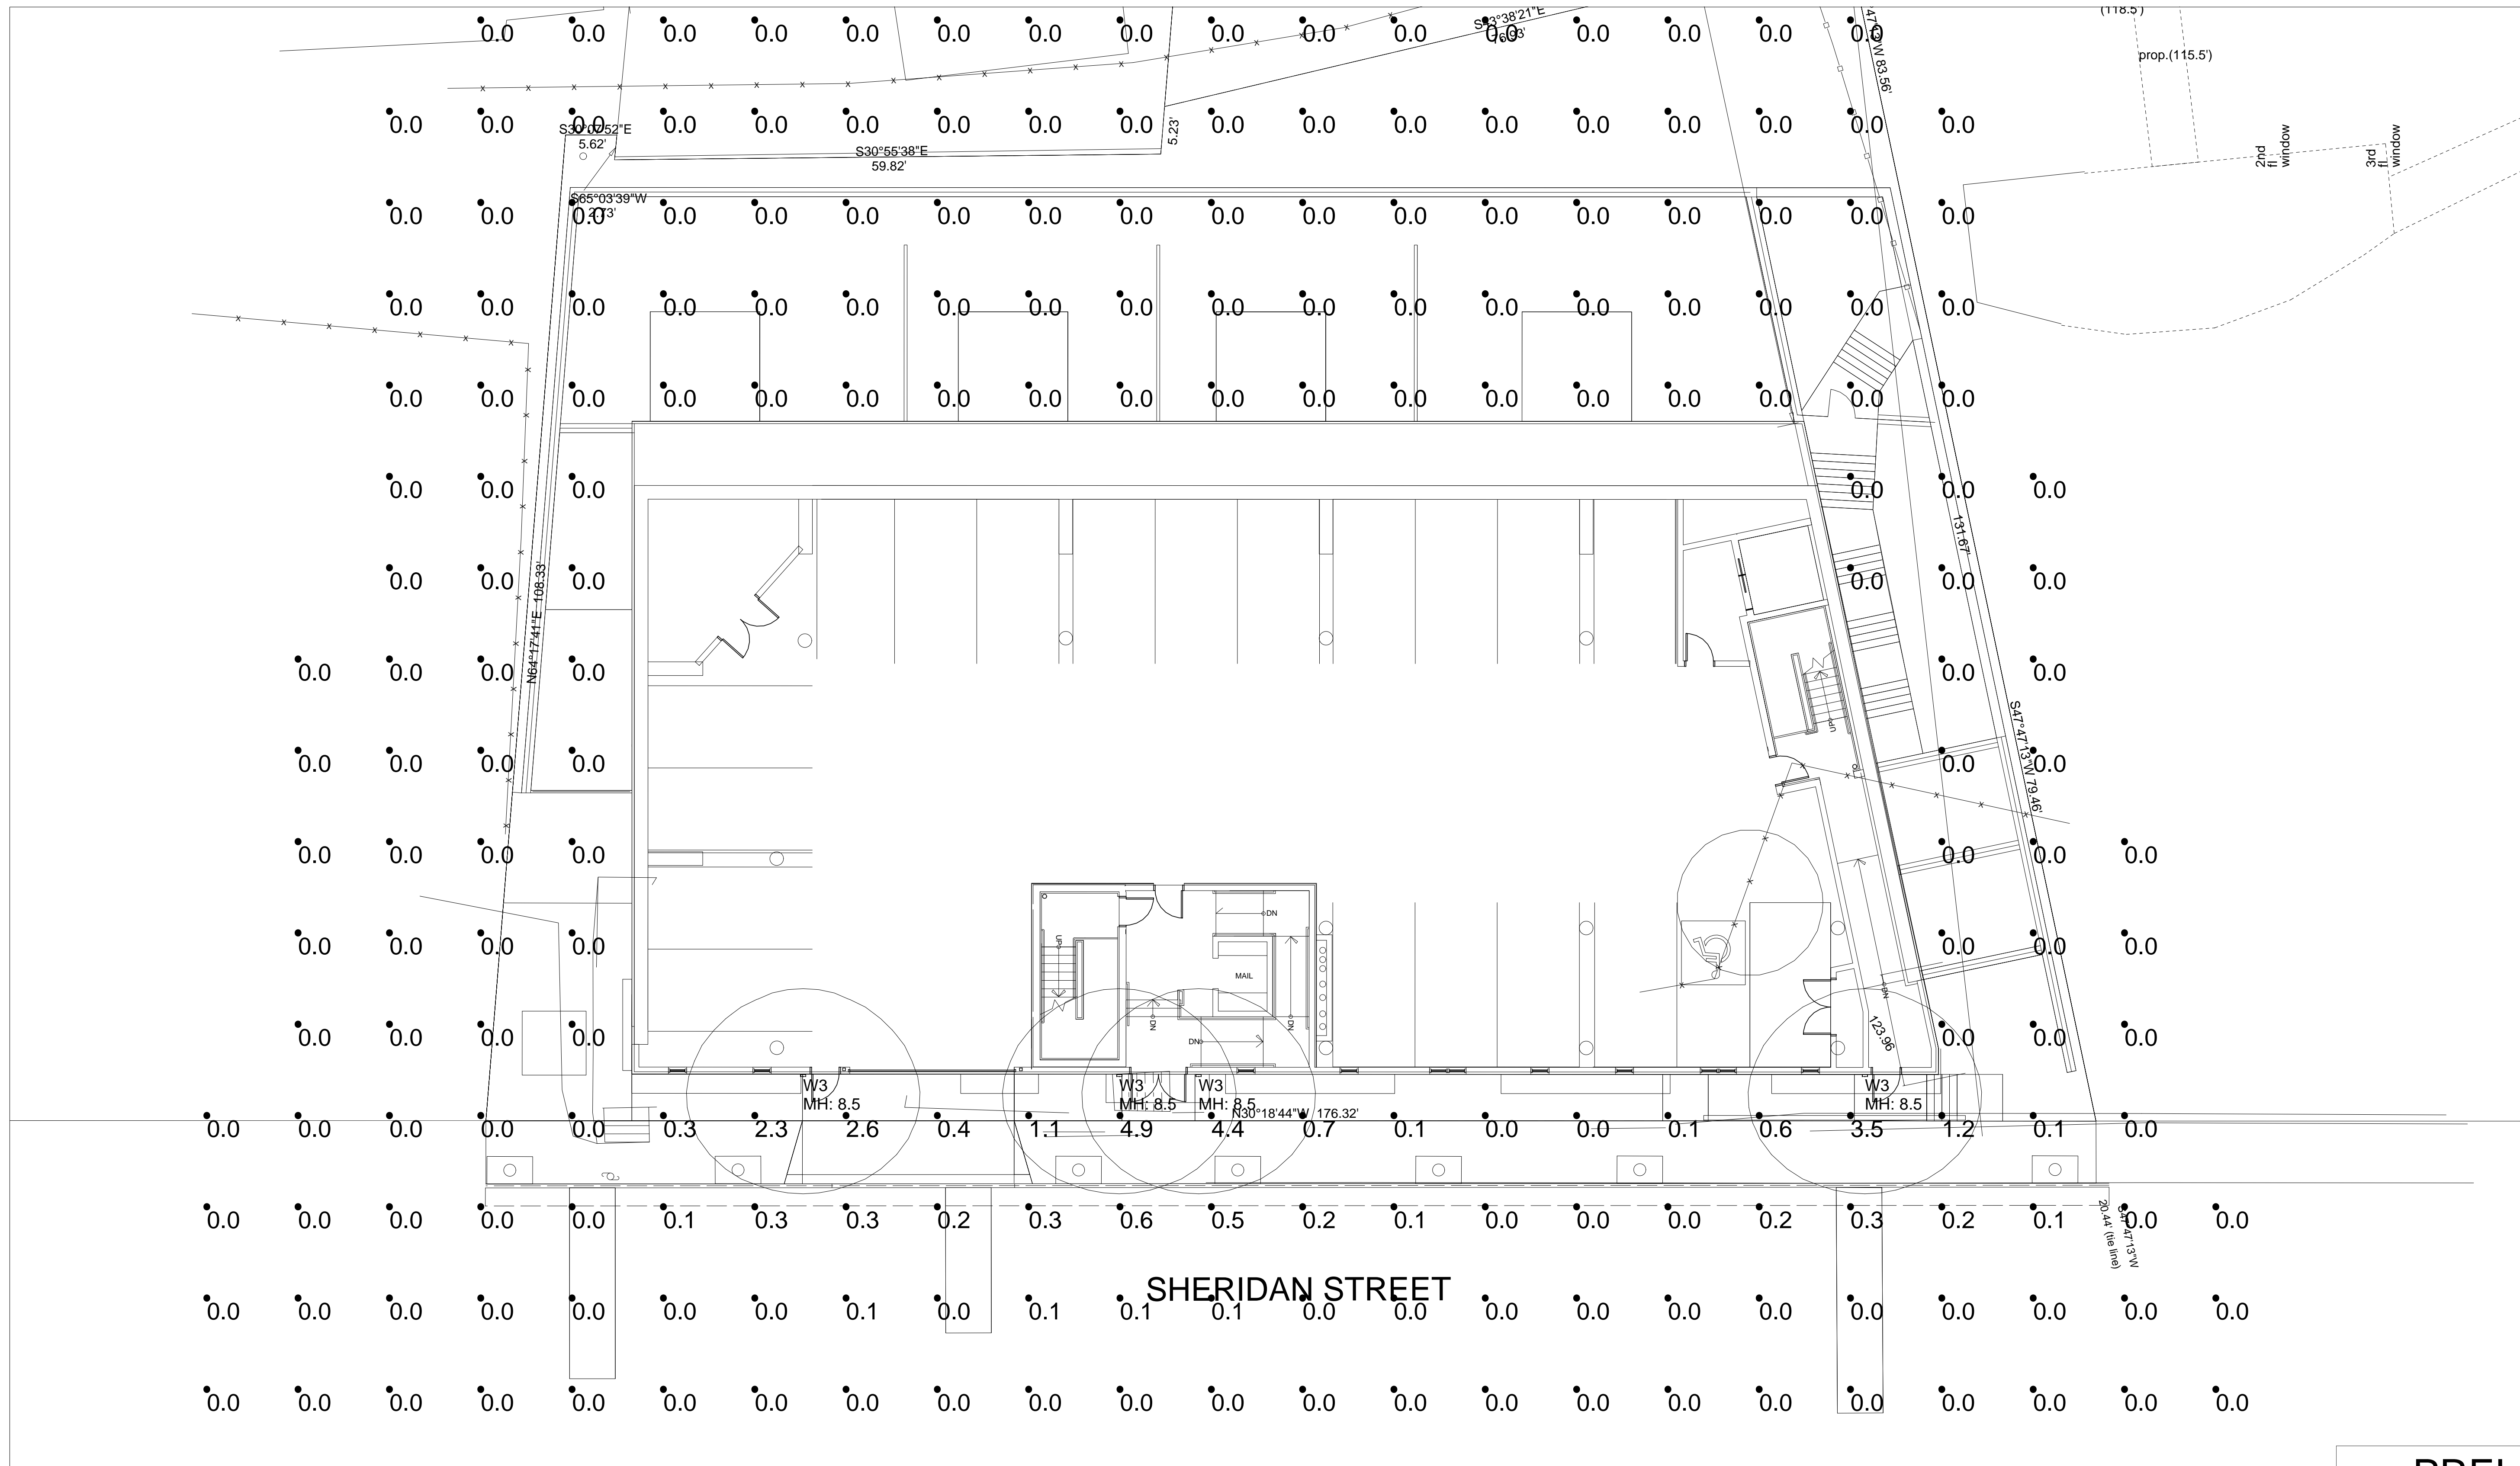

Calculation Summary					
Label	Avg	Max	Min	Avg/Min	Max/Min
site	0.09	4.9	0.0	N.A.	N.A.

Luminaire Schedule (note fixture catalogue numbers are not complete)						
Type	Symbol	Qty	Lum. Lumens	LLF	Lum. Watts	Description
W3		4	1906	0.500	25.7	CY2-25-3K7-1-3D-R

- NOTES:
- 1) EXACT MOUNTING DETAILS TO BE DETERMINED AT JOBSITE BY OTHERS.
 - 2) CALCULATIONS MAY SHOW THE EFFECT OF SHADOWING CAUSED BY BUILDINGS AND OBJECTS WITHIN THE CALCULATED SPACE OR IN THE SITE AREA.
 - 3) READINGS SHOWN ARE INITIAL HORIZONTAL FOOTCANDLES ON A FLAT SITE UNLESS OTHERWISE INDICATED.
 - 4) THIS CALCULATION IS BASED ON LIMITED INFORMATION SUPPLIED BY OTHERS TO SWANEY LIGHTING ASSOCIATES AND STANDARD ASSUMPTIONS OF THE SPACE AND/OR SITE.
 - 5) CONFORMANCE TO CODES AND OTHER LOCAL REQUIREMENTS AS DETERMINED BY THE AHJ ARE THE RESPONSIBILITY OF THE OWNER AND/OR THE OWNER'S REPRESENTATIVE.
 - 6) THIS LAYOUT DRAWING MUST BE COORDINATED WITH THE SITE LOCATION FOR CORRECT FIXTURE ORIENTATION.
 - 7) CHECK GRAPHIC SCALE. DOCUMENTS PRINTED OR PLOTTED FROM ELECTRONIC FILES MAY OCCUR AT OTHER THAN THE DESIRED OR ASSUMED GRAPHIC SCALES. IT IS THE RESPONSIBILITY OF THE RECIPIENT TO VERIFY THAT THE PRINTED OR PLOTTED-TO-SCALE DRAWING IS PRINTED TO SCALE.