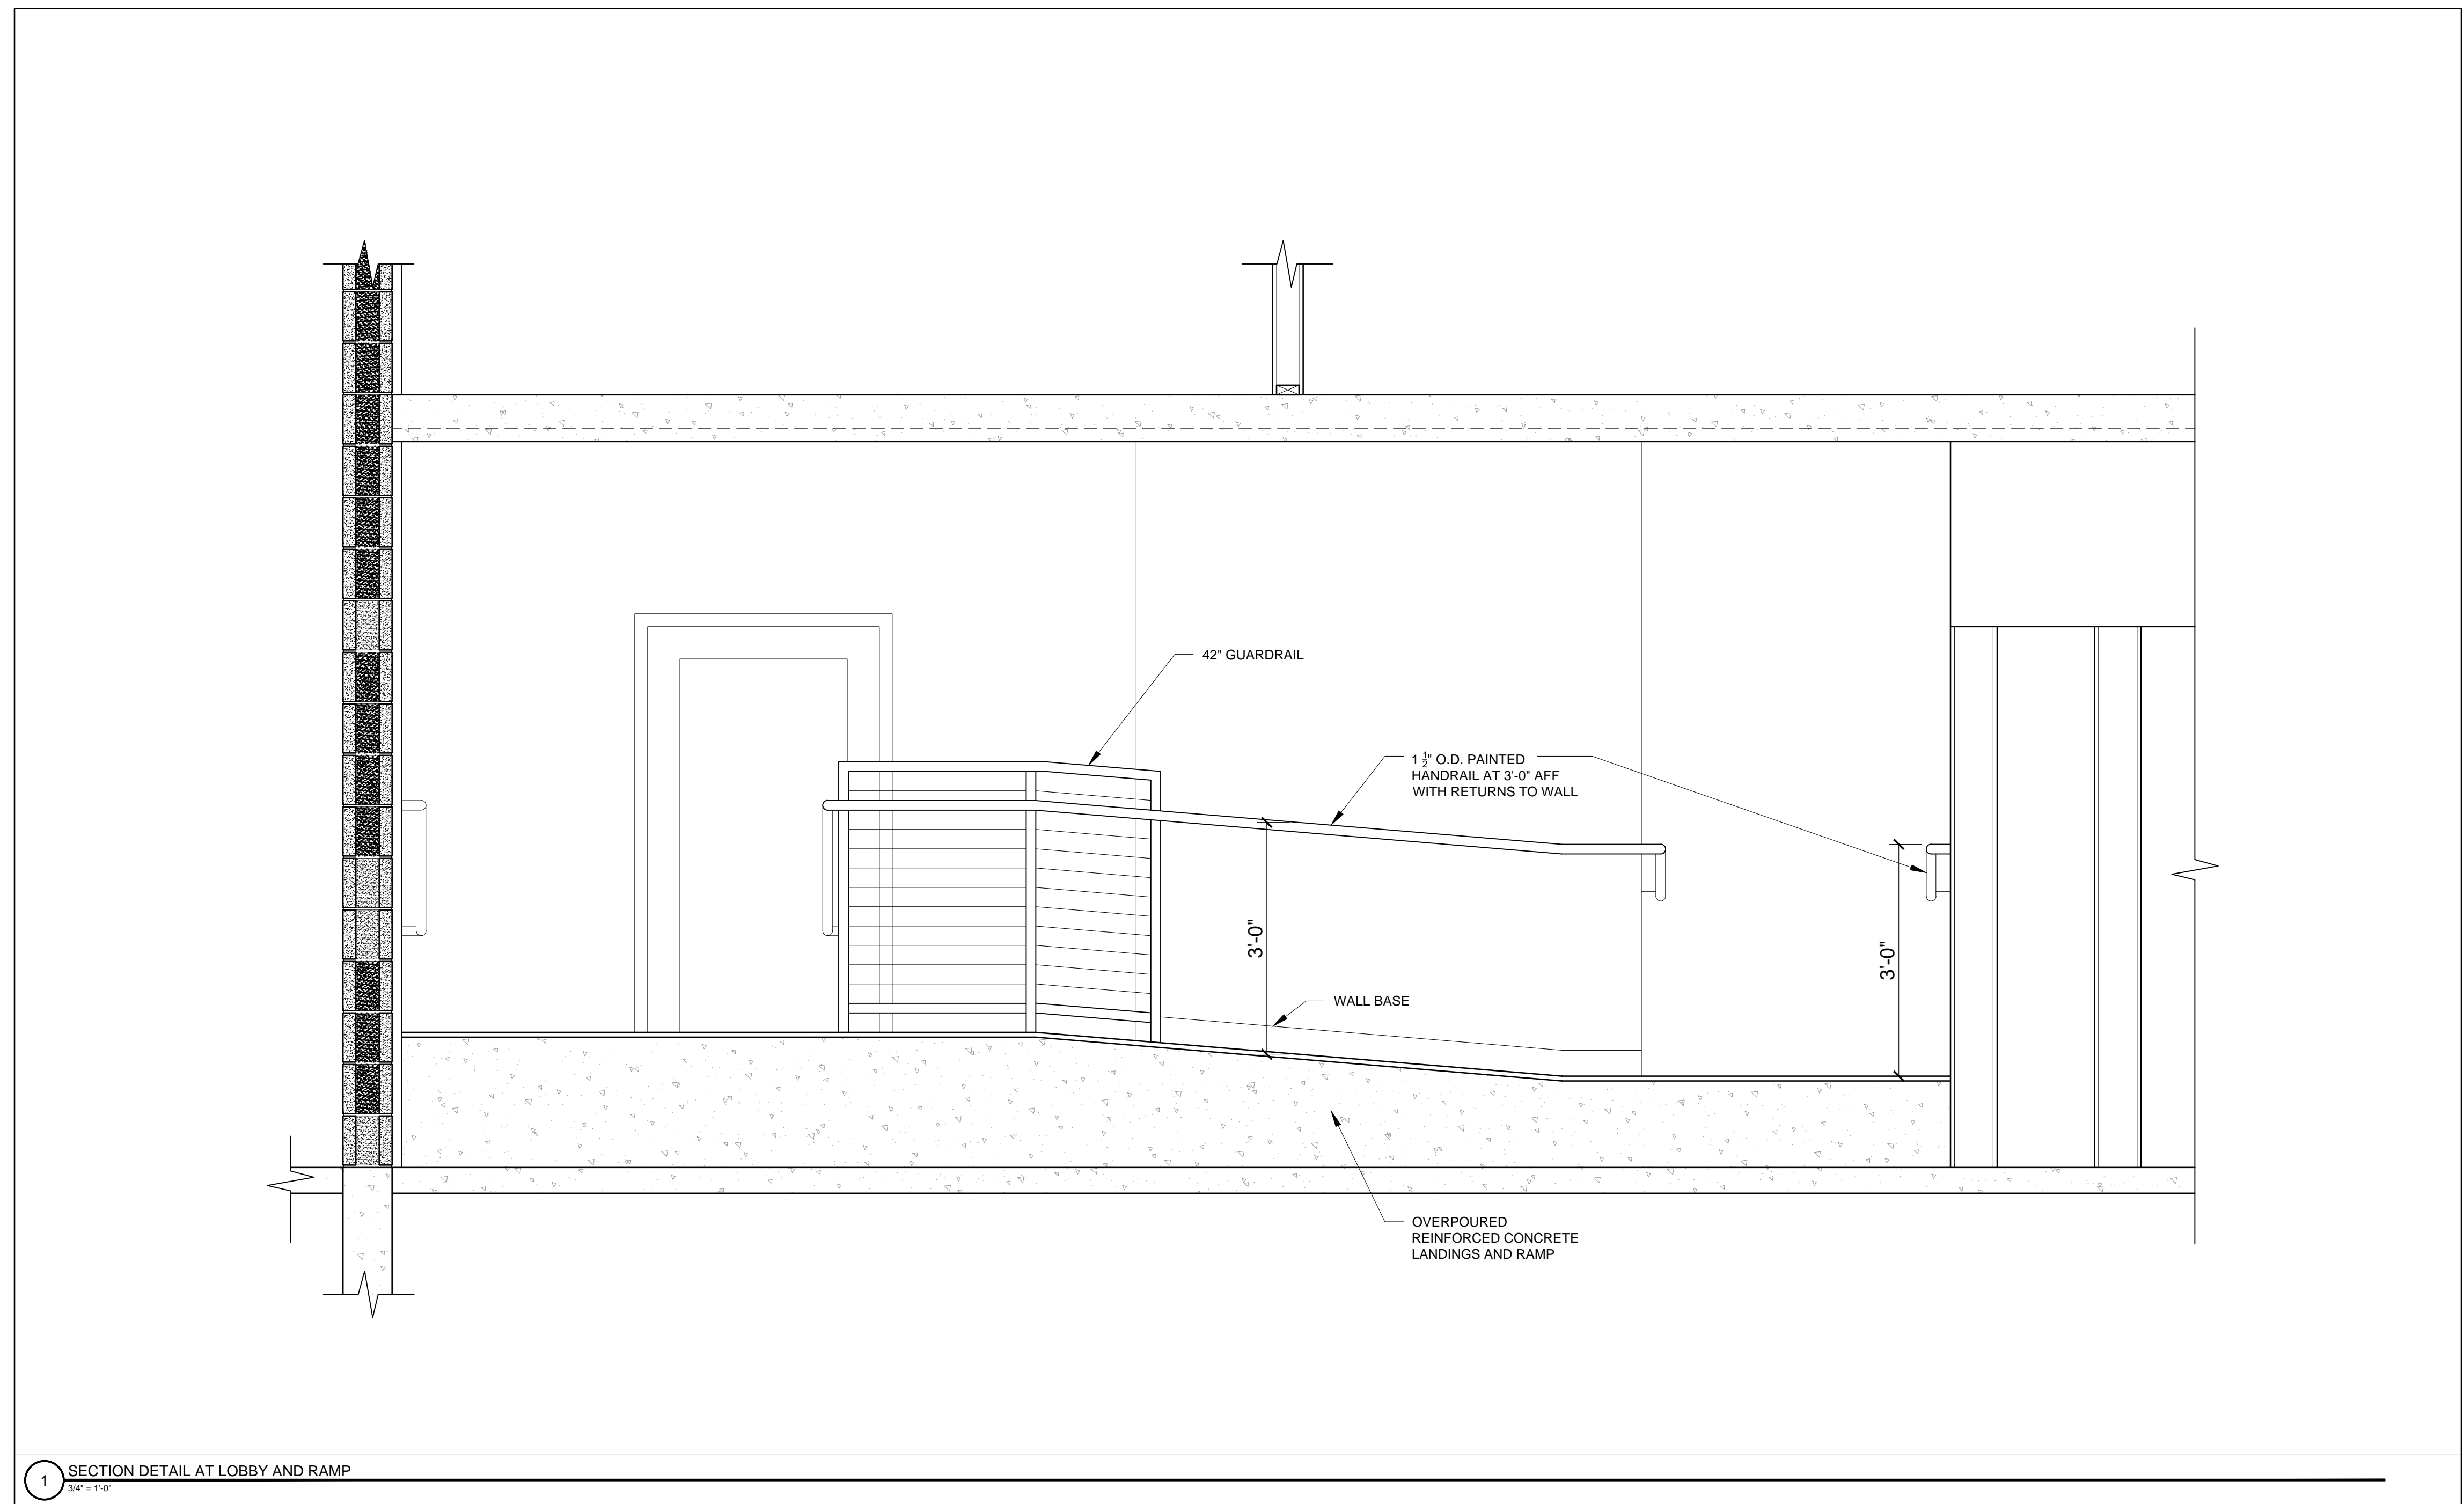

© 2017 RYAN SENATORE ARCHITECTURE

RESIDENCES
155 SHERIDAN STREET
PORTLAND, MAINE

REVISIONS:

DATE: JANUARY 16, 2018

PROJECT No. 1604

DRAWN BY: RRT, RJS

CHECKED BY: RJS

SCALE: AS NOTED

SHEET TITLE:
DETAILS

A5-3

1 SECTION DETAIL AT LOBBY AND RAMP
3/4" = 1'-0"