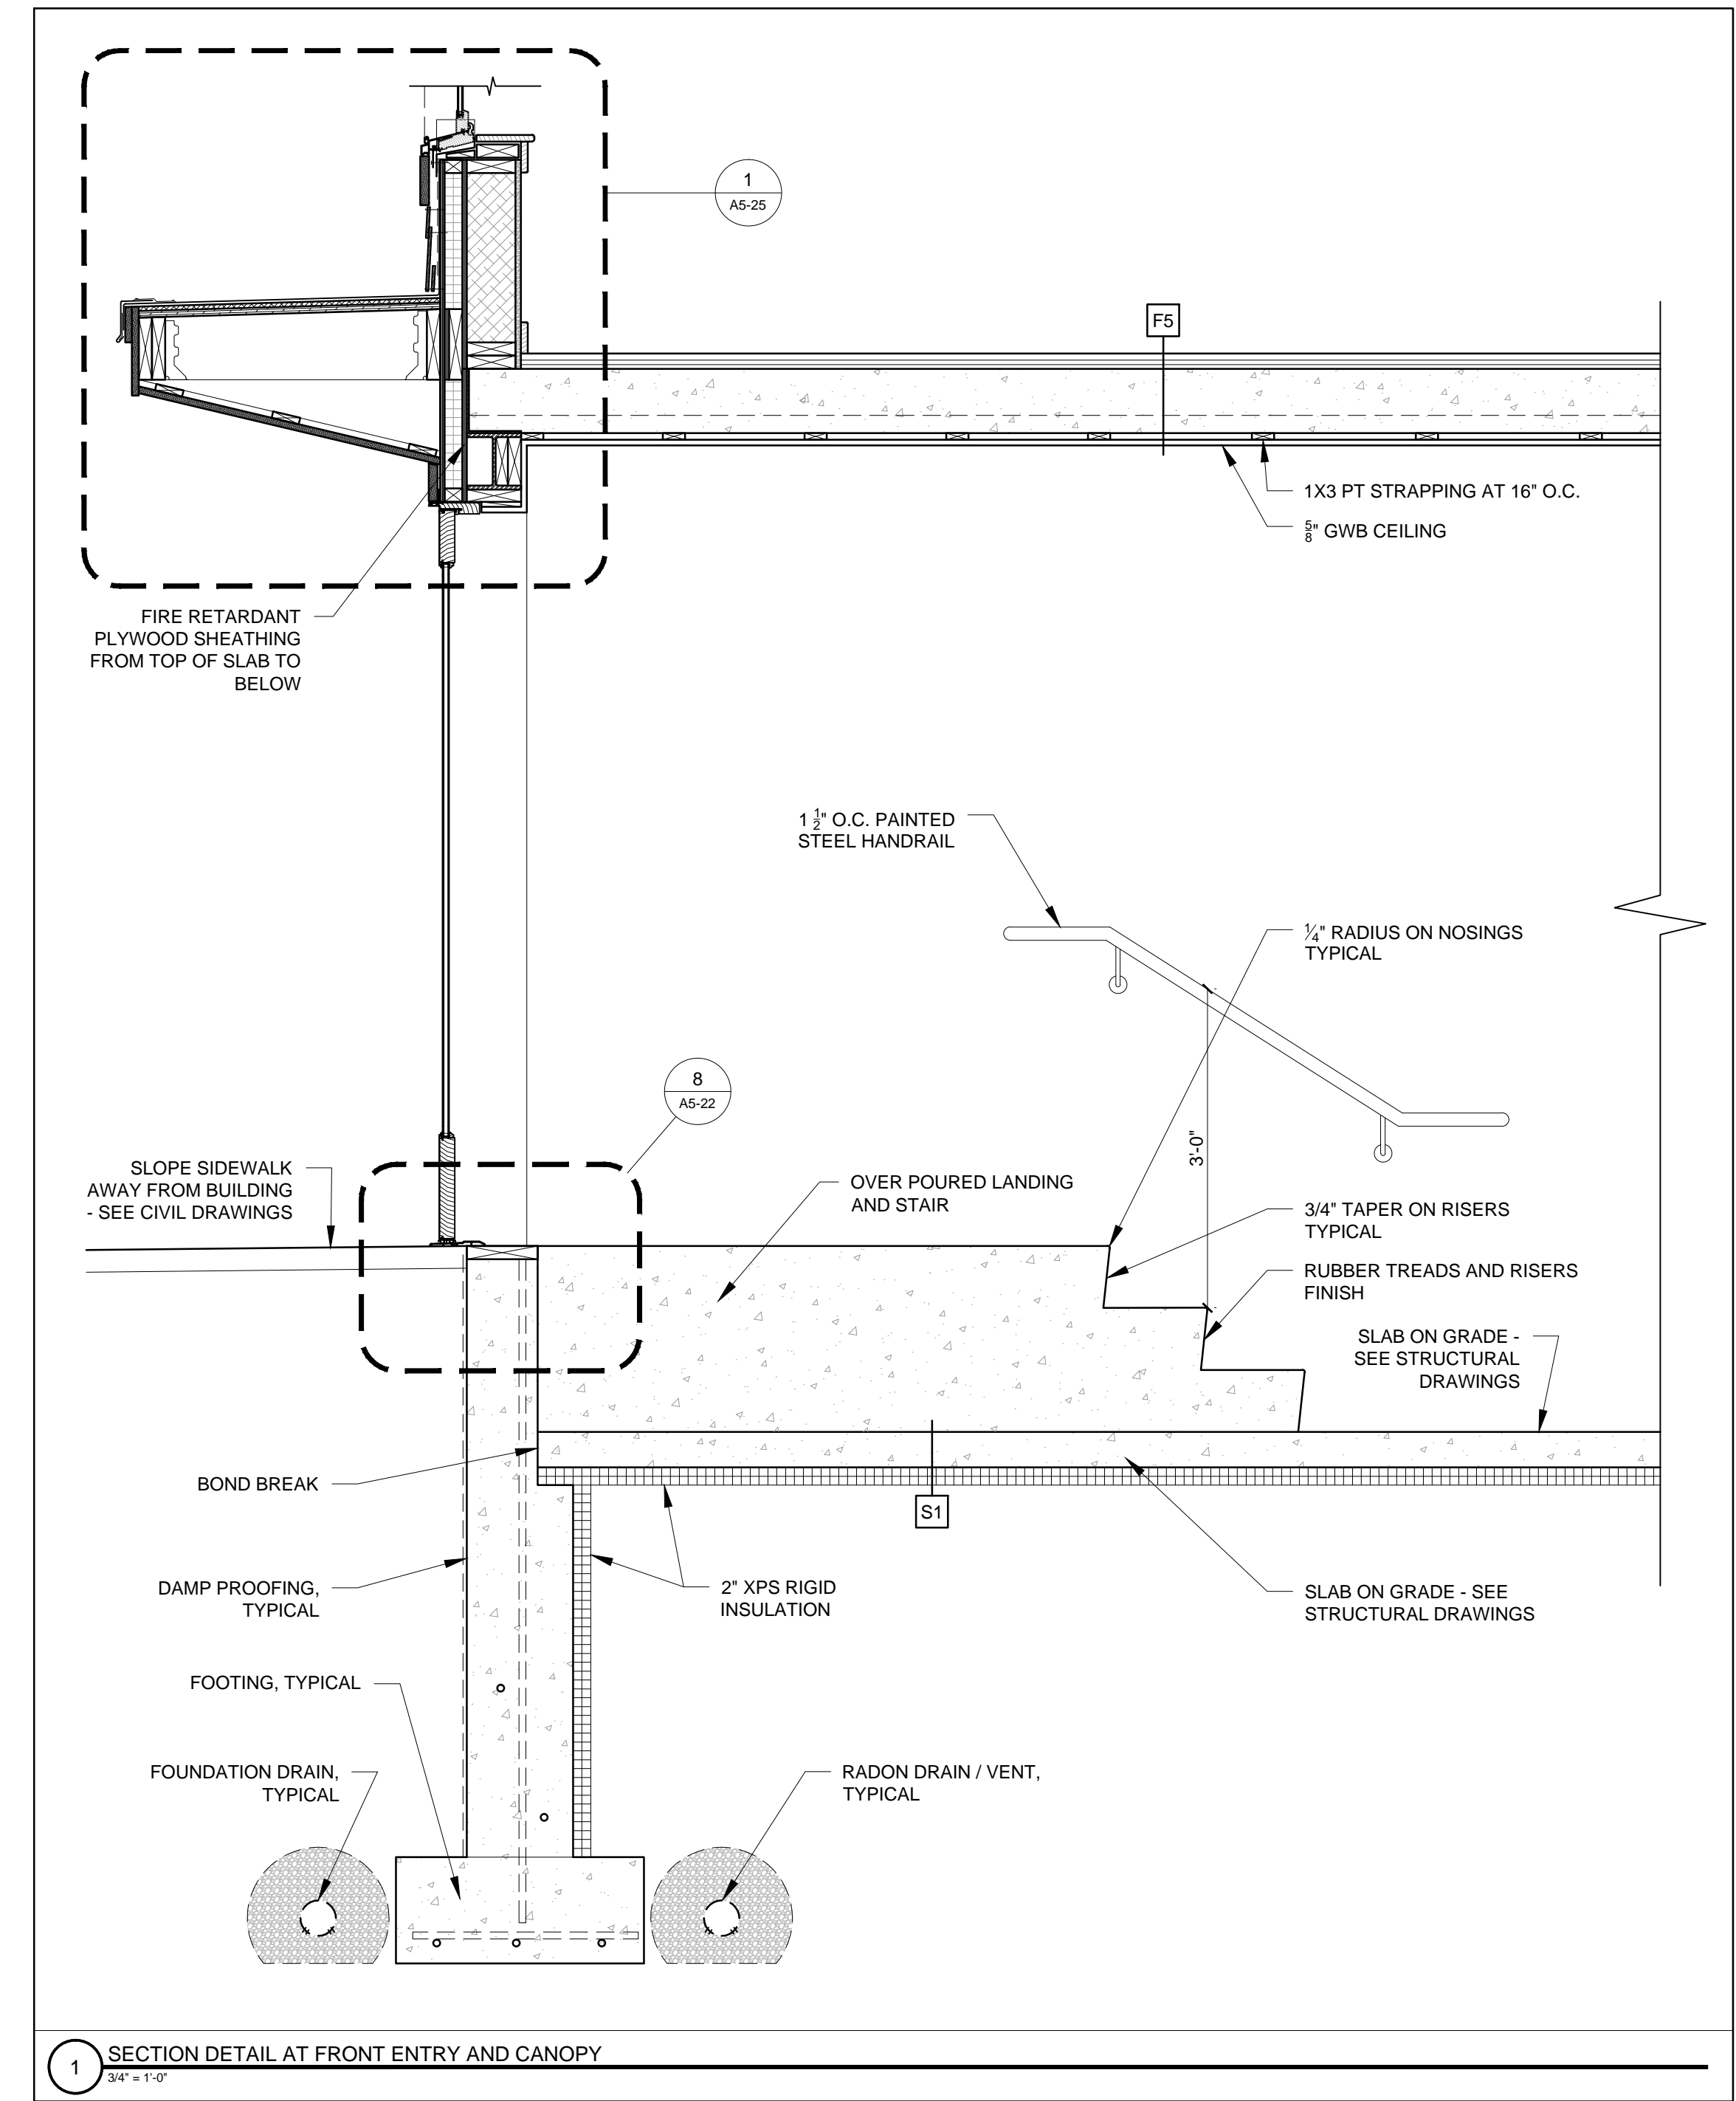

© 2017 RYAN SENATORE ARCHITECTURE

RESIDENCES
155 SHERIDAN STREET
PORTLAND, MAINE

REVISIONS:

DATE: JANUARY 16, 2018

PROJECT No. 1604

DRAWN BY: RRT, RJS

CHECKED BY: RJS

SCALE: AS NOTED

SHEET TITLE:
DETAILS

A5-1

1 SECTION DETAIL AT FRONT ENTRY AND CANOPY
3/4" = 1'-0"