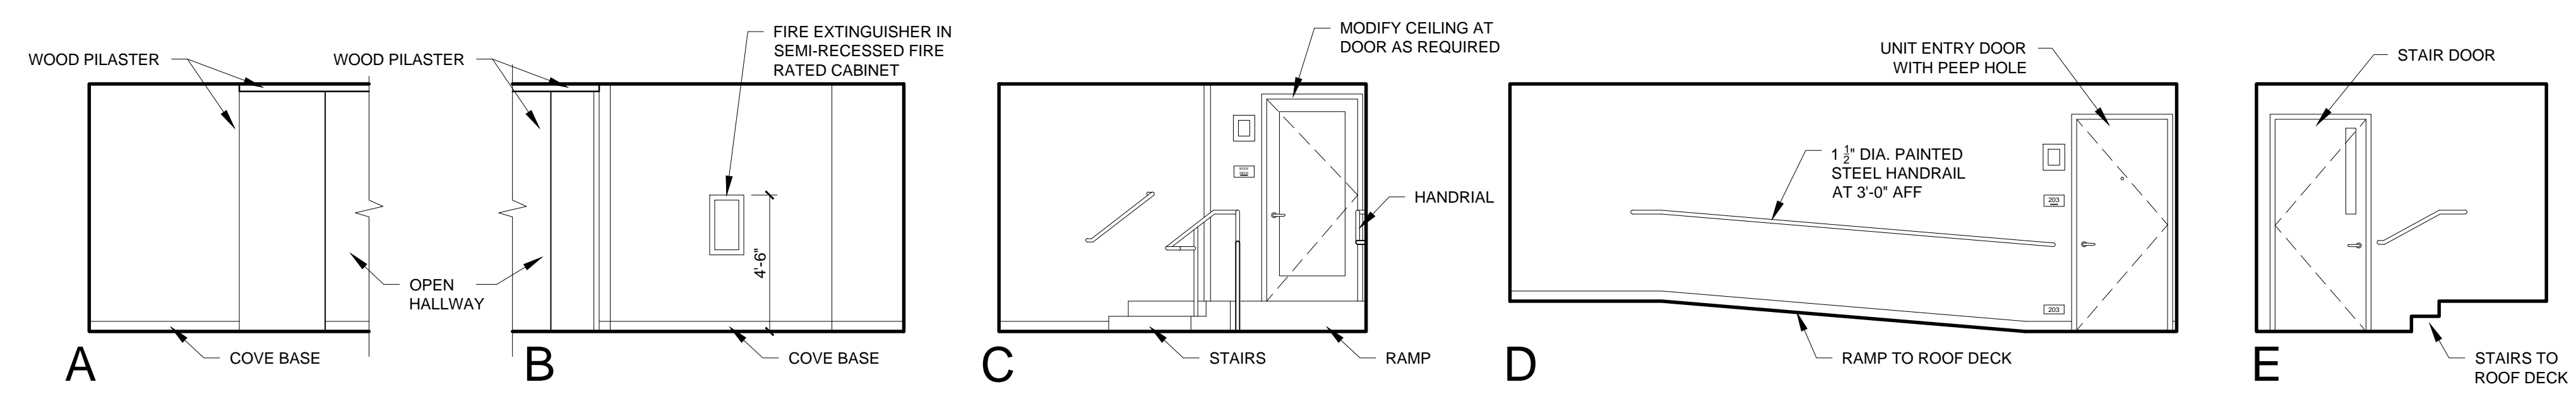

3 INTERIOR ELEVATIONS OF FOURTH FLOOR CORRIDOR
1/4" = 1'-0"