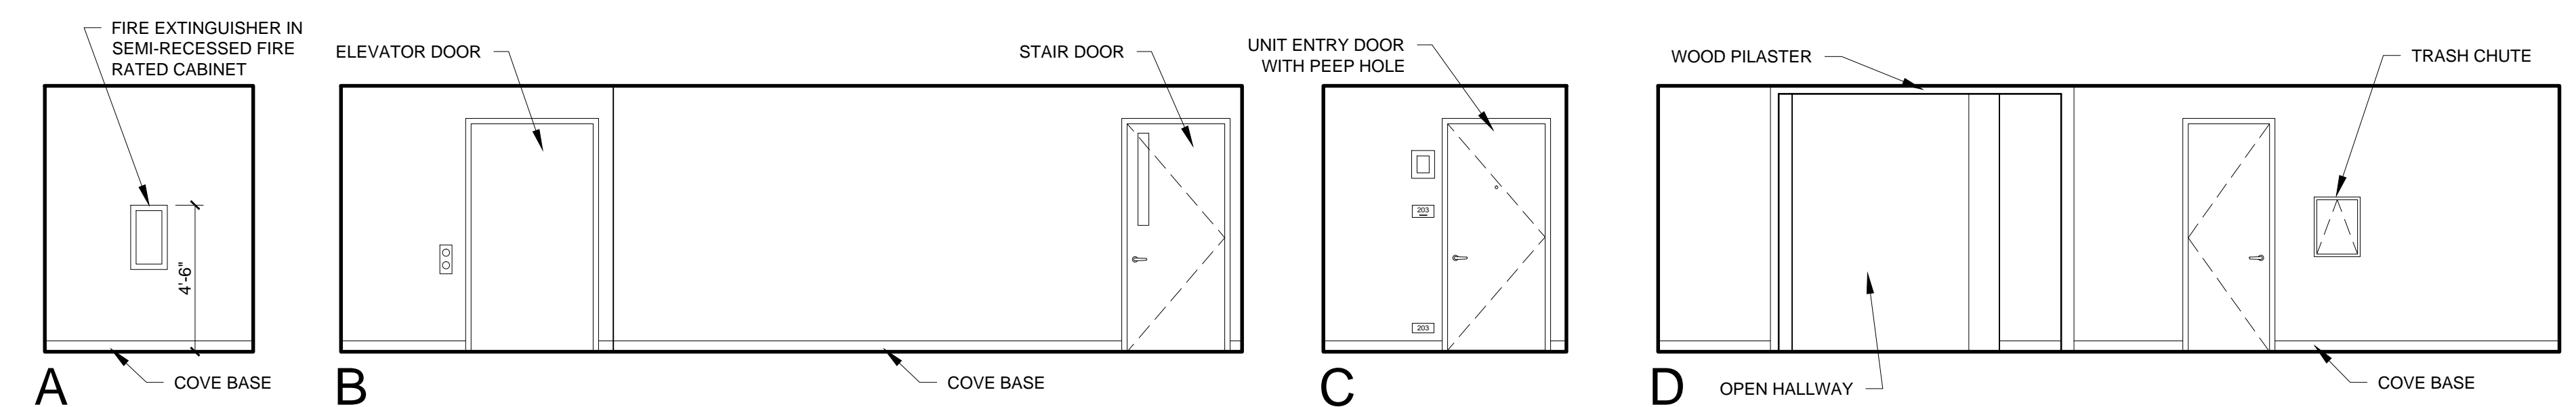

2 INTERIOR ELEVATIONS OF FOURTH FLOOR CORRIDOR
1/4" = 1'-0"