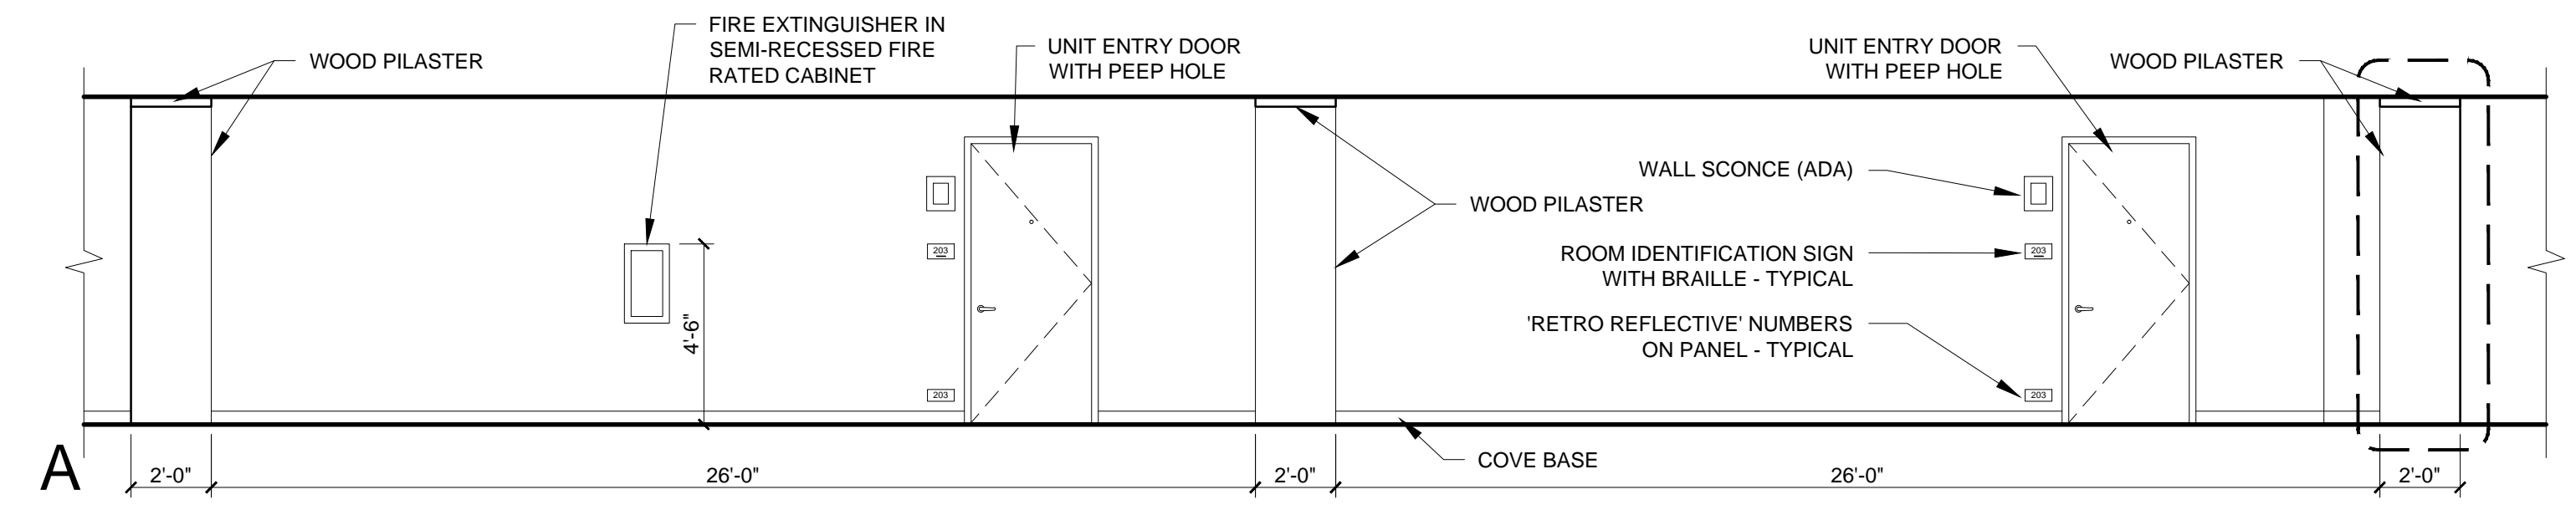

© 2017 RYAN SENATORE ARCHITECTURE

RESIDENCES
155 SHERIDAN STREET
PORTLAND, MAINE

REVISIONS:

DATE: JANUARY 16, 2018

PROJECT No. 1804

DRAWN BY: RRT, RJS

CHECKED BY: RJS

SCALE: AS NOTED

SHEET TITLE:
INTERIOR
ELEVATIONS -
FOURTH FLOOR
CORRIDORS

A4-4

1 INTERIOR ELEVATIONS OF FOURTH FLOOR CORRIDOR
1/4" = 1'-0"