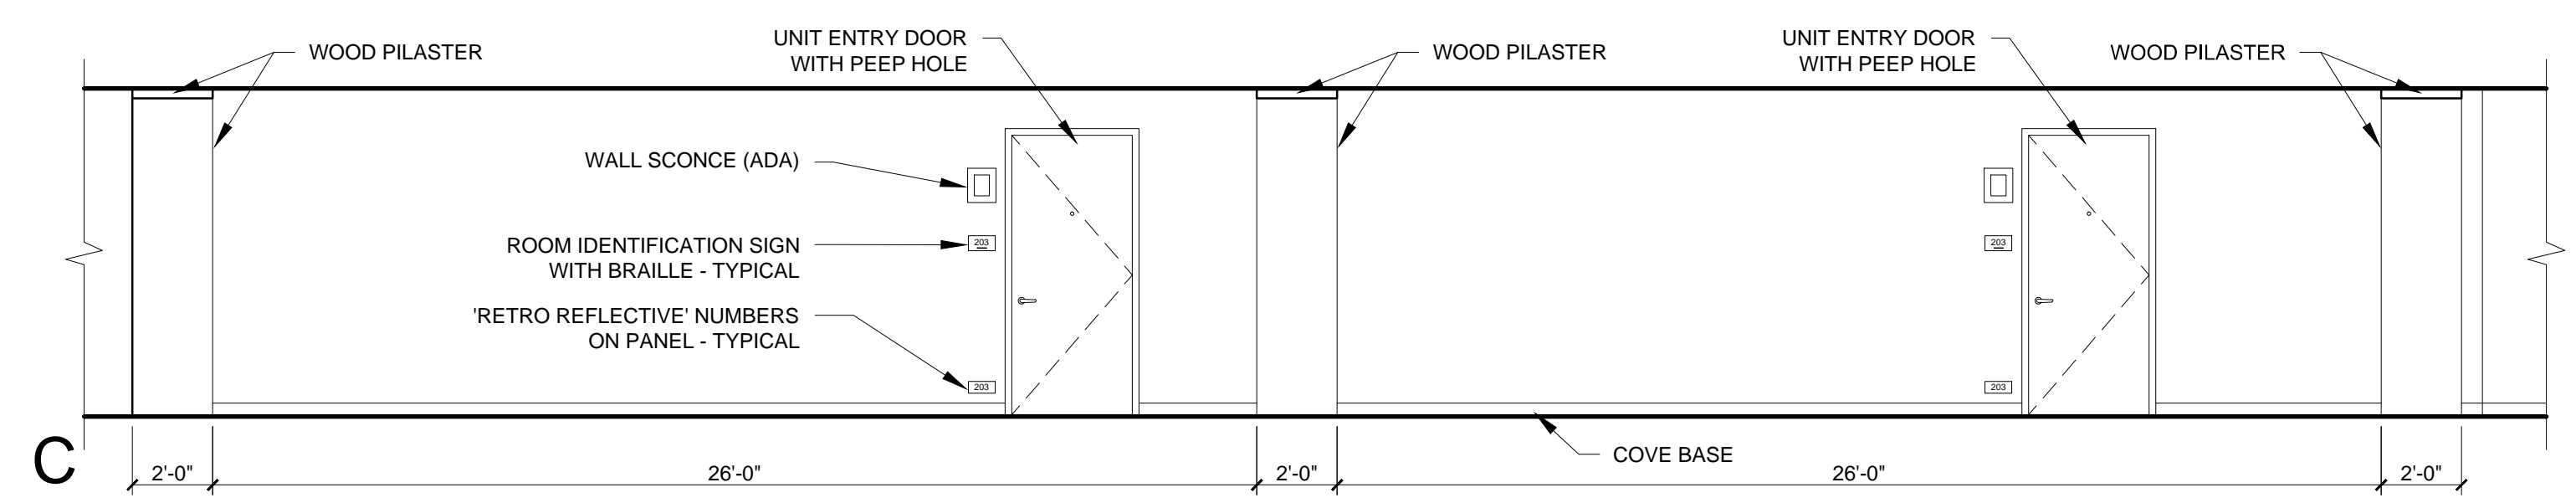

1 INTERIOR ELEVATIONS OF FOURTH FLOOR CORRIDOR
1/4" = 1'-0"