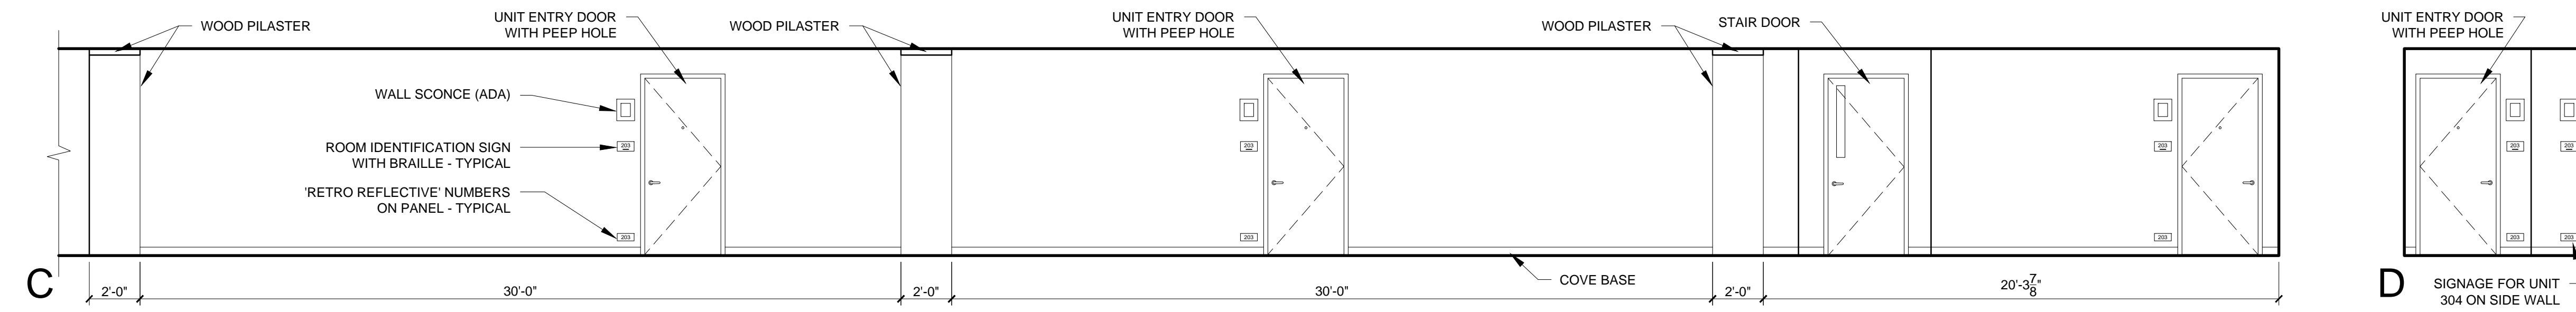

1 INTERIOR ELEVATIONS OF THIRD FLOOR CORRIDOR
1/4" = 1'-0"