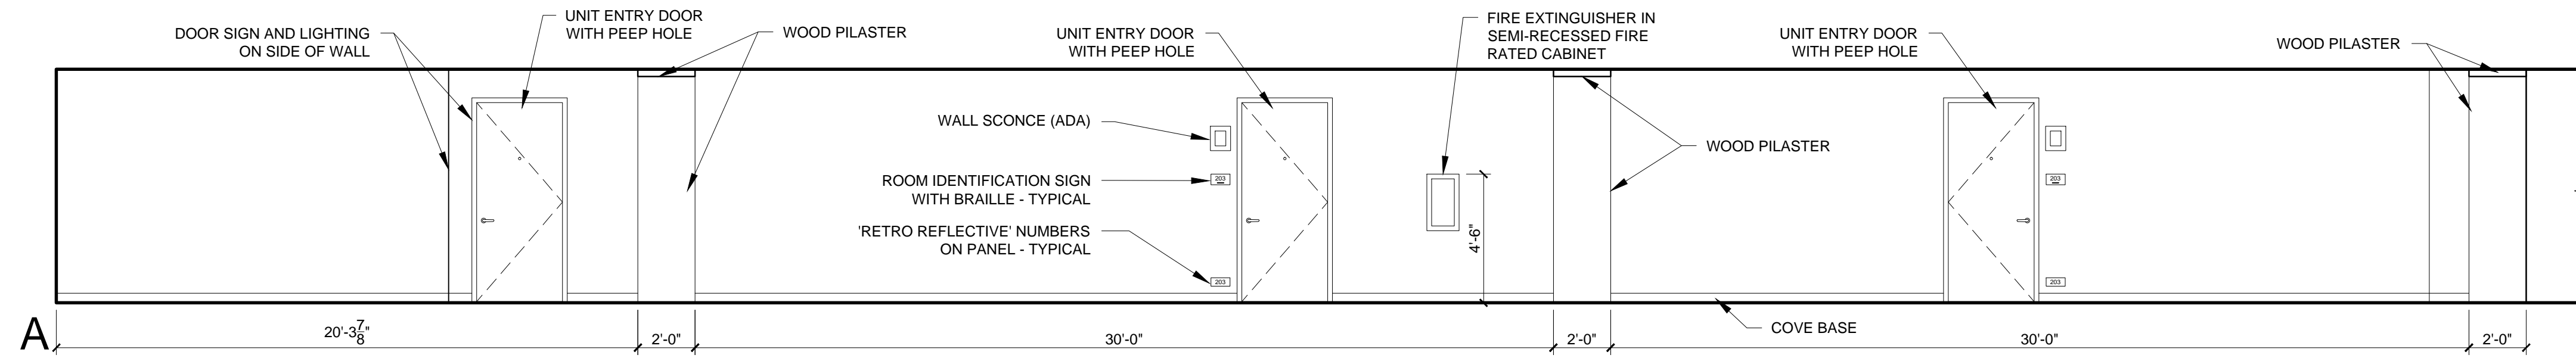

© 2017 RYAN SENATORE ARCHITECTURE

RESIDENCES
155 SHERIDAN STREET
PORTLAND, MAINE

REVISIONS:

DATE: JANUARY 16, 2018

PROJECT No. 1604

DRAWN BY: RRT, RJS

CHECKED BY: RJS

SCALE: AS NOTED

SHEET TITLE:
INTERIOR
ELEVATIONS -
THIRD FLOOR
CORRIDORS

A4-3

1 INTERIOR ELEVATIONS OF THIRD FLOOR CORRIDOR
1/4" = 1'-0"