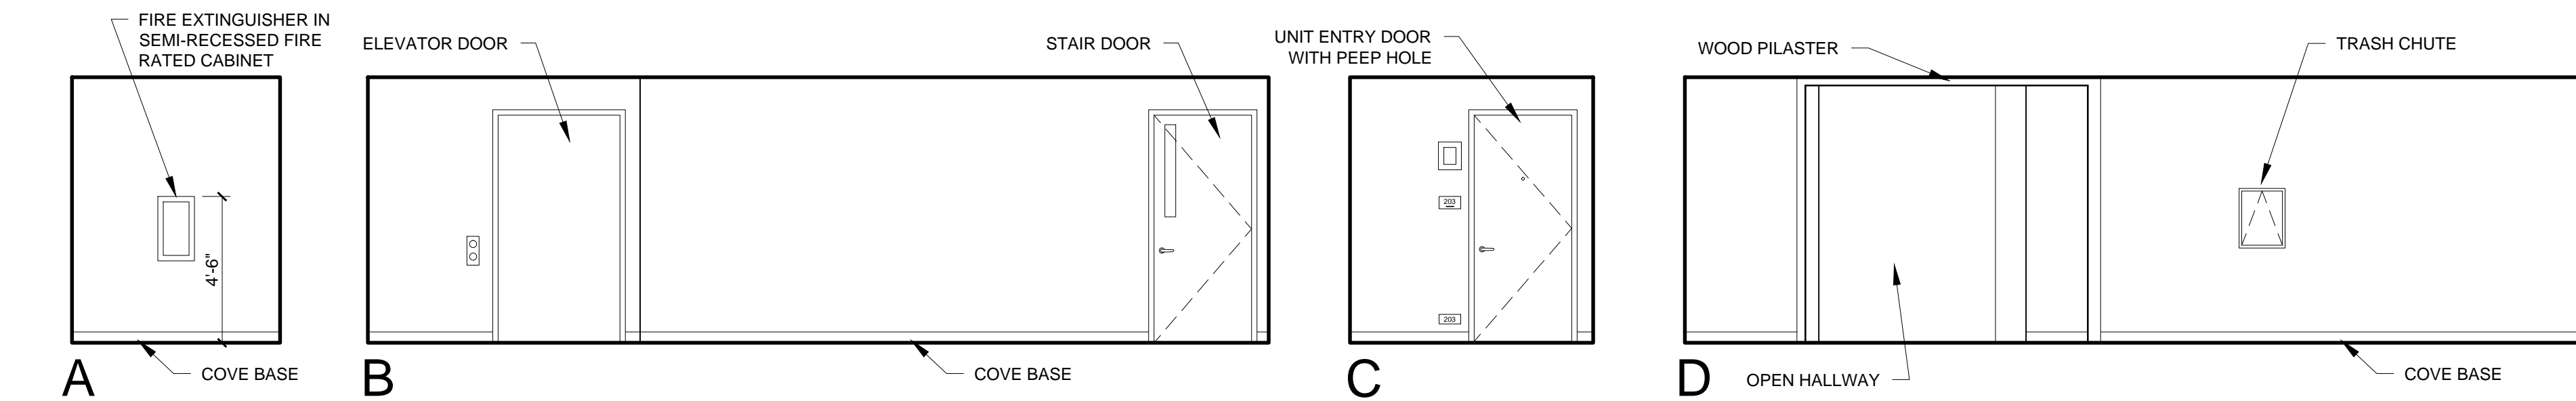

2 INTERIOR ELEVATIONS OF THIRD FLOOR CORRIDOR
1/4" = 1'-0"