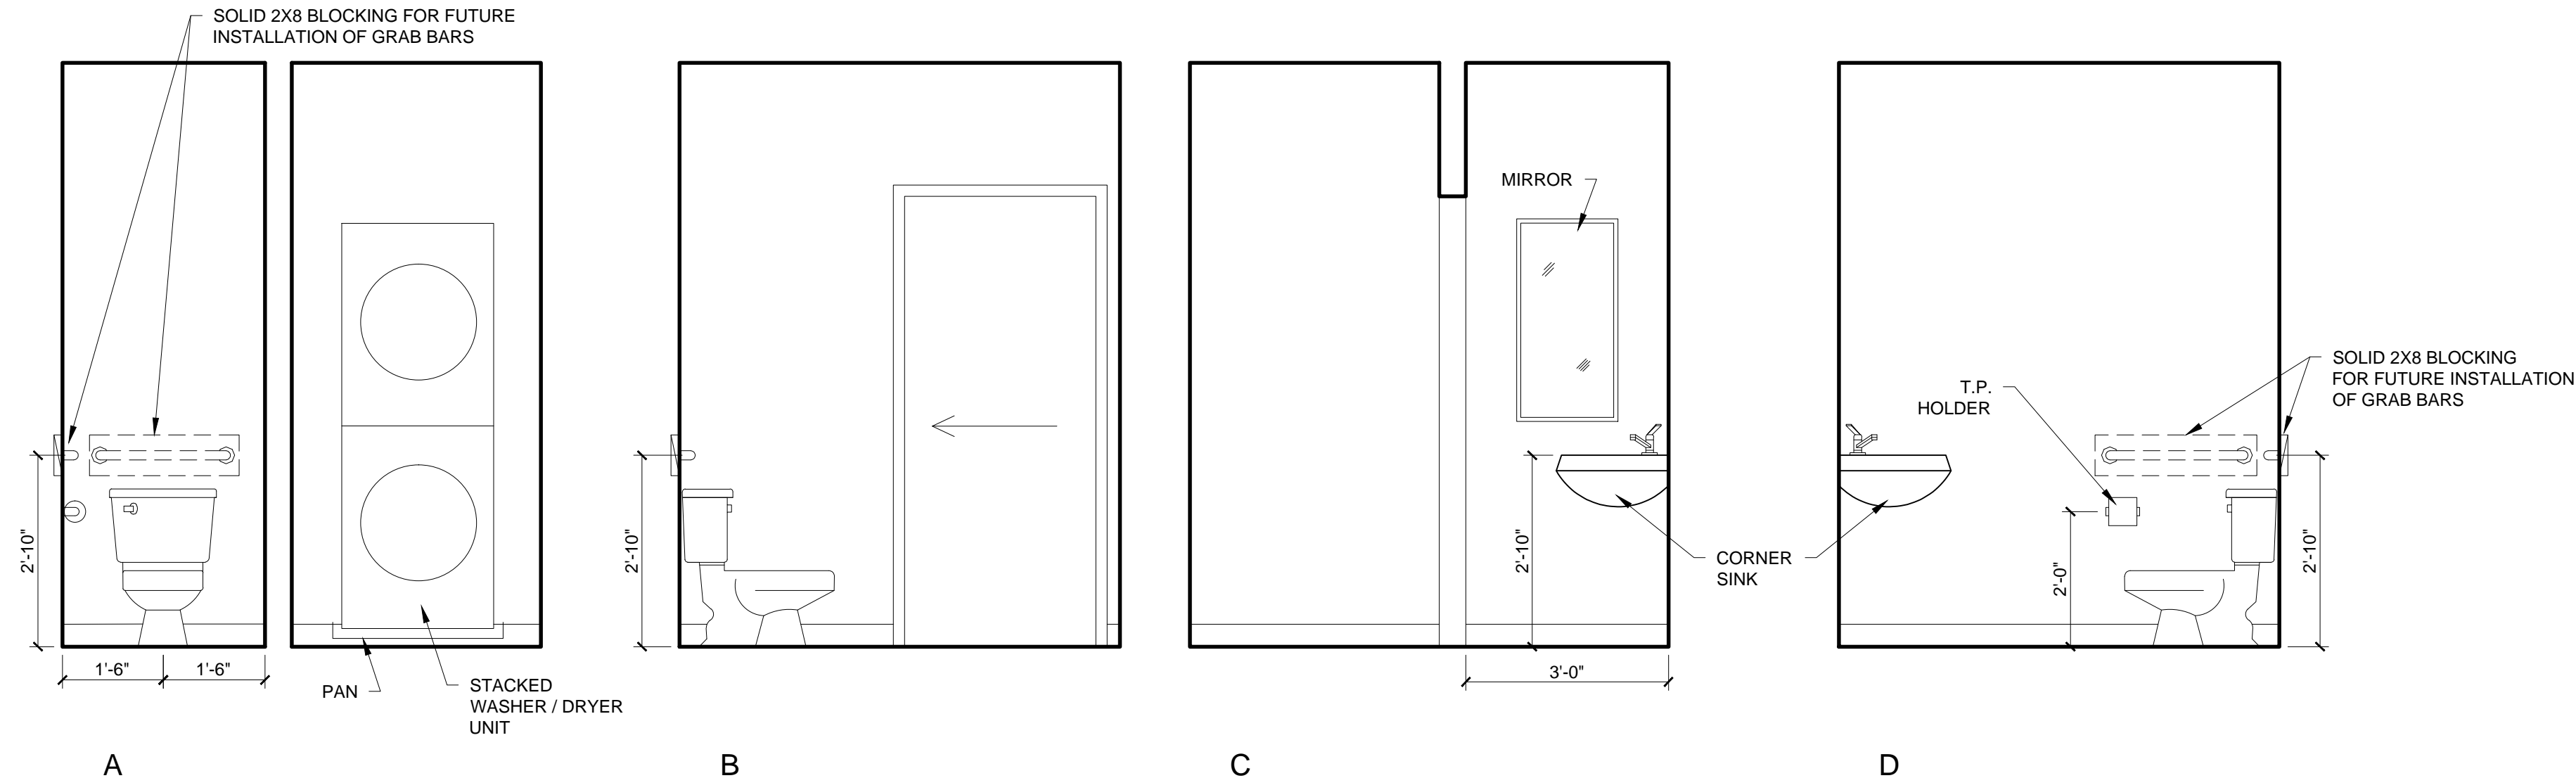

© 2017 RYAN SENATORE ARCHITECTURE

RESIDENCES
155 SHERIDAN STREET
PORTLAND, MAINE

REVISIONS:

DATE: JANUARY 16, 2018

PROJECT No. 1604

DRAWN BY: RRT, RJS

CHECKED BY: RJS

SCALE: AS NOTED

SHEET TITLE:
UNIT 405
INTERIOR
ELEVATIONS

A4-27

1 UNIT 405 - KITCHEN - INTERIOR ELEVATIONS
1/2" = 1'-0"