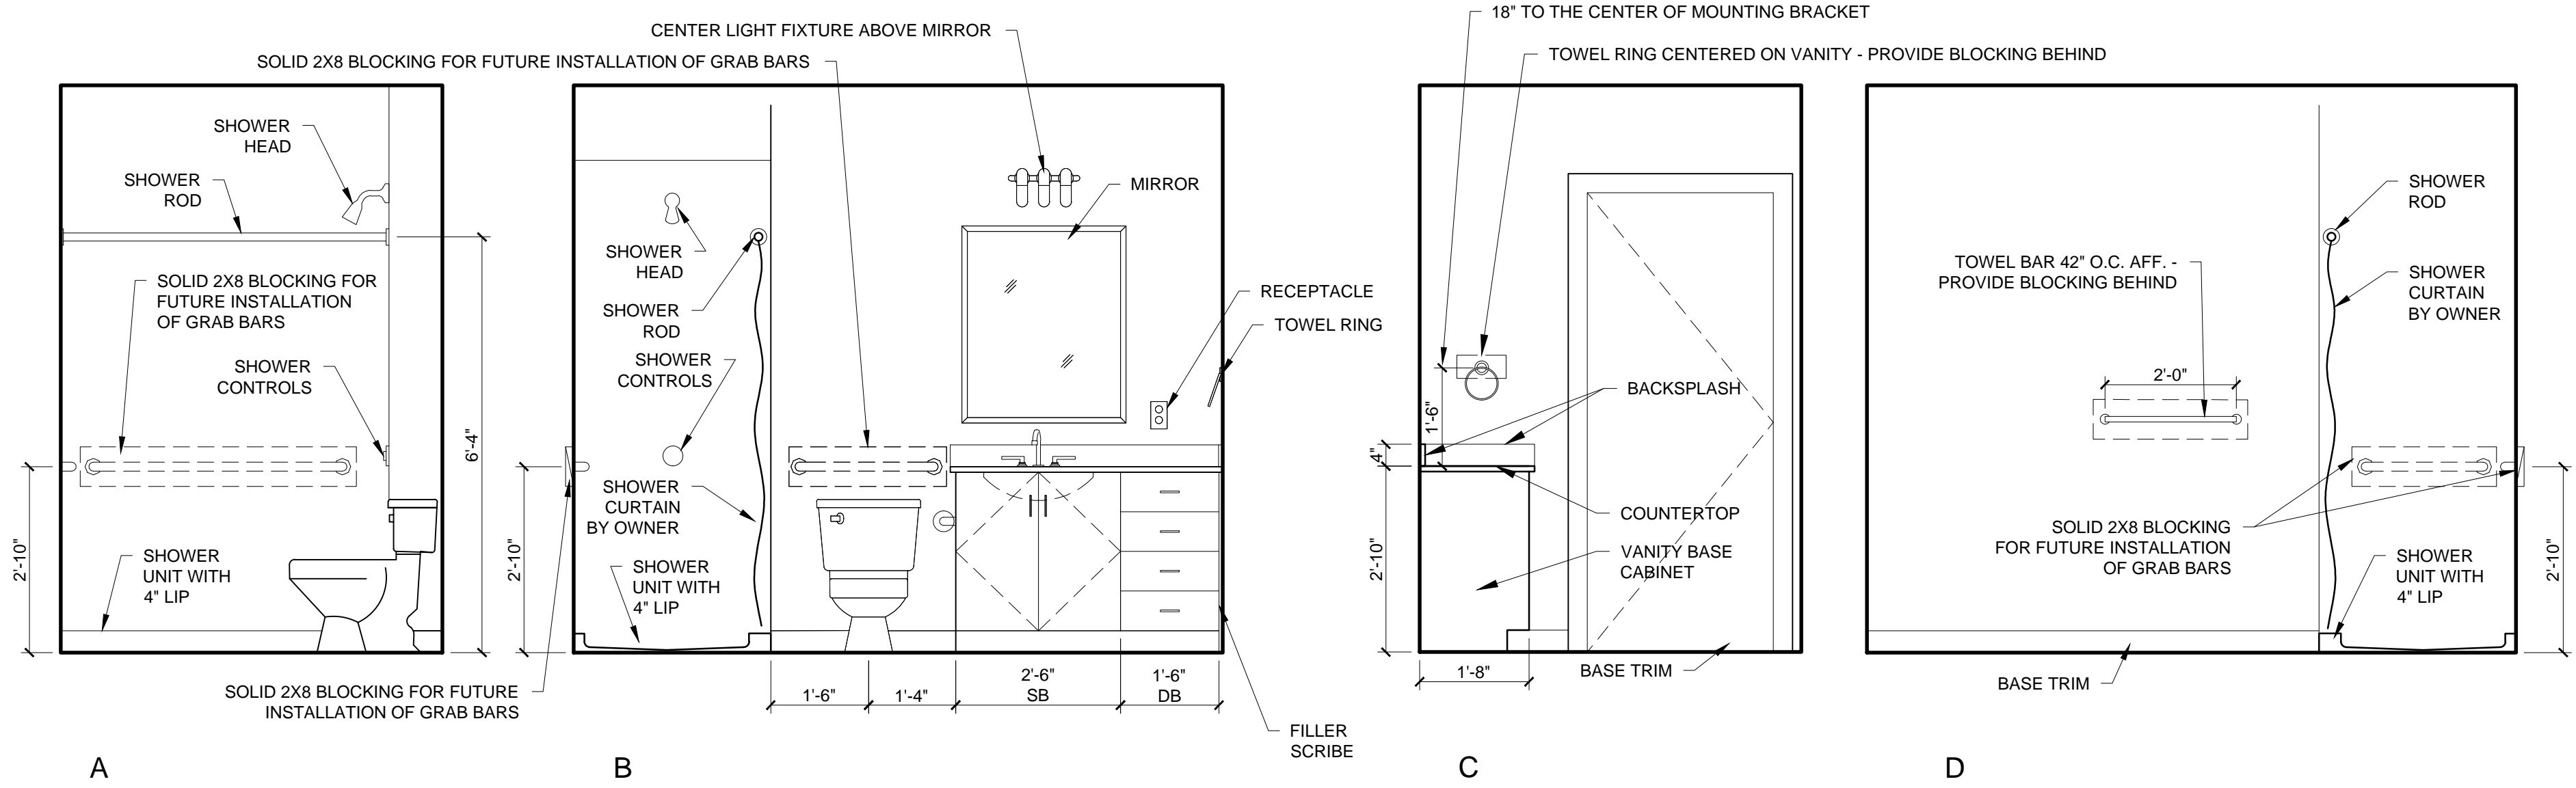

© 2017 RYAN SENATORE ARCHITECTURE

RESIDENCES
155 SHERIDAN STREET
PORTLAND, MAINE

REVISIONS:

DATE: JANUARY 16, 2018

PROJECT No. 1604

DRAWN BY: RRT, RJS

CHECKED BY: RJS

SCALE: AS NOTED

SHEET TITLE:
UNIT 405
INTERIOR
ELEVATIONS

A4-27

1 UNIT 405 - KITCHEN - INTERIOR ELEVATIONS
1/2" = 1'-0"