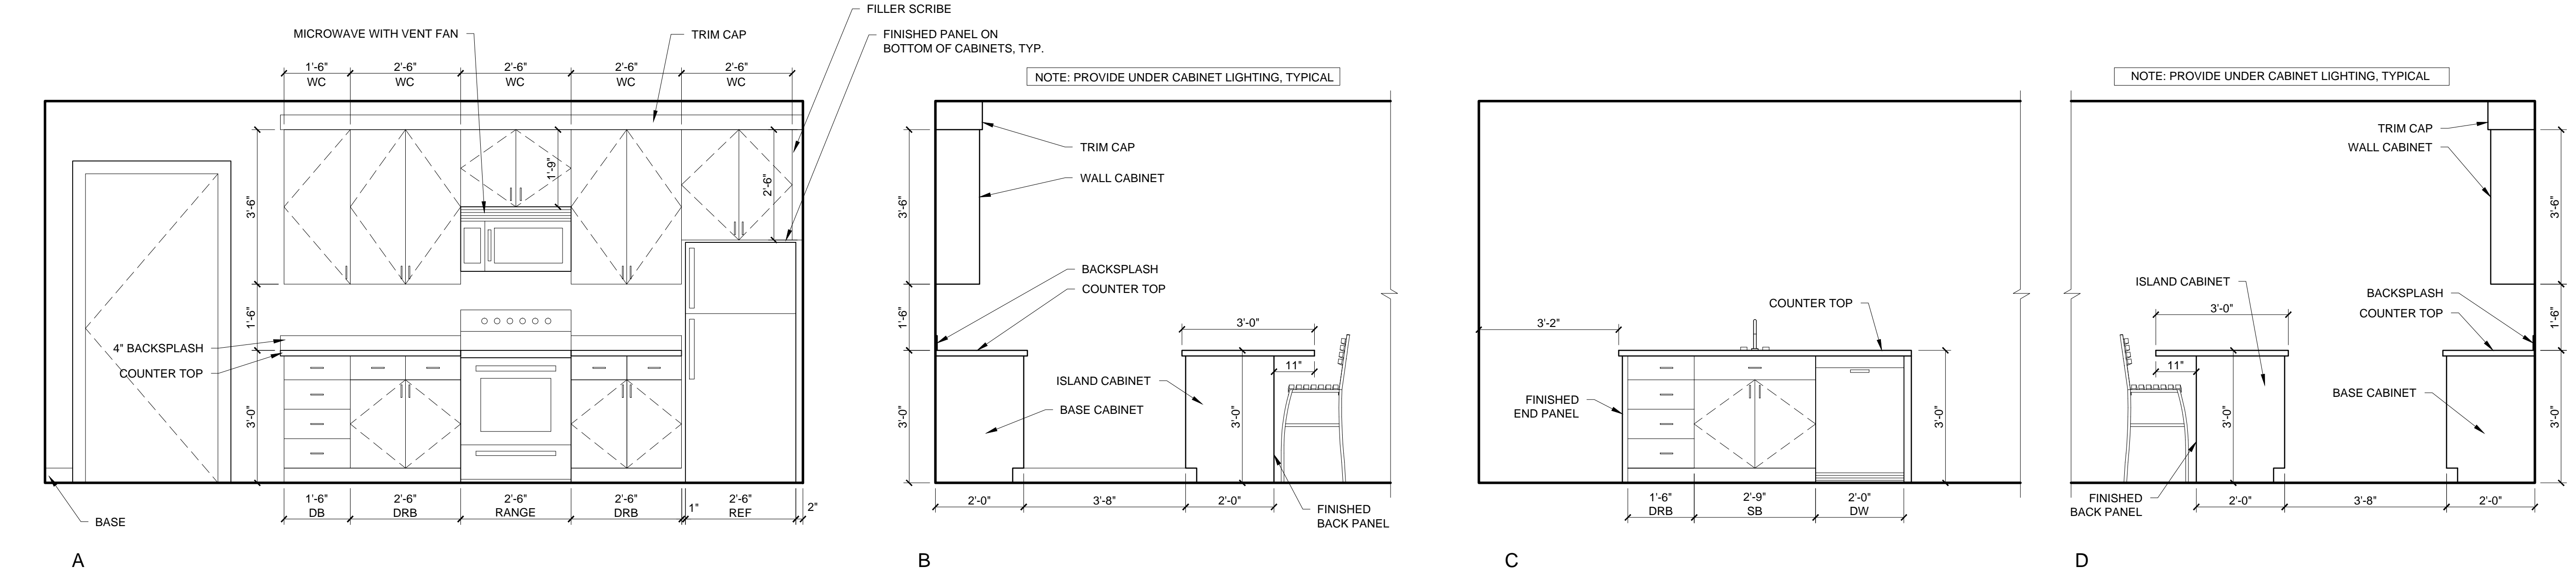

© 2017 RYAN SENATORE ARCHITECTURE

RESIDENCES
155 SHERIDAN STREET
PORTLAND, MAINE

REVISIONS:

DATE: JANUARY 16, 2018

PROJECT No. 1604

DRAWN BY: RRT, RJS

CHECKED BY: RJS

SCALE: AS NOTED

SHEET TITLE:
UNIT 405
INTERIOR
ELEVATIONS

A4-27

1 UNIT 405 - KITCHEN - INTERIOR ELEVATIONS
1/2" = 1'-0"