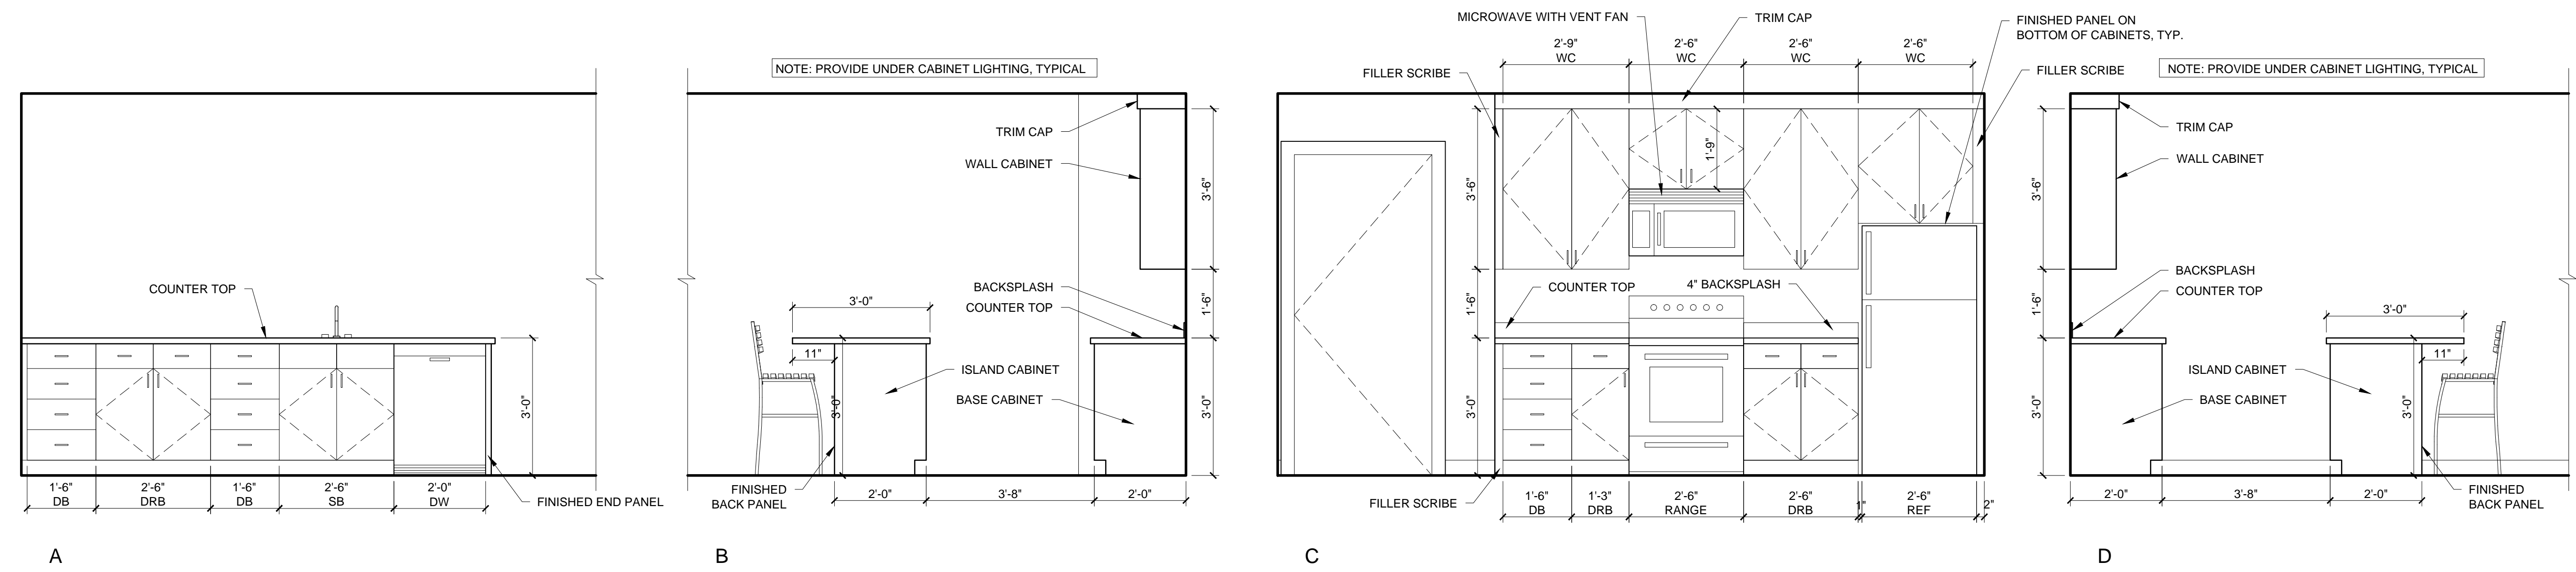

3 UNIT 304 - BATHROOM WITH SHOWER - INTERIOR ELEVATIONS
 1/2" = 1'-0"

4 UNIT 305 - HALF BATH - INTERIOR ELEVATIONS
 1/2" = 1'-0"

2 UNIT 304 - BATHROOM WITH TUB - INTERIOR ELEVATIONS
 1/2" = 1'-0"

1 UNIT 304 - KITCHEN - INTERIOR ELEVATIONS
 1/2" = 1'-0"