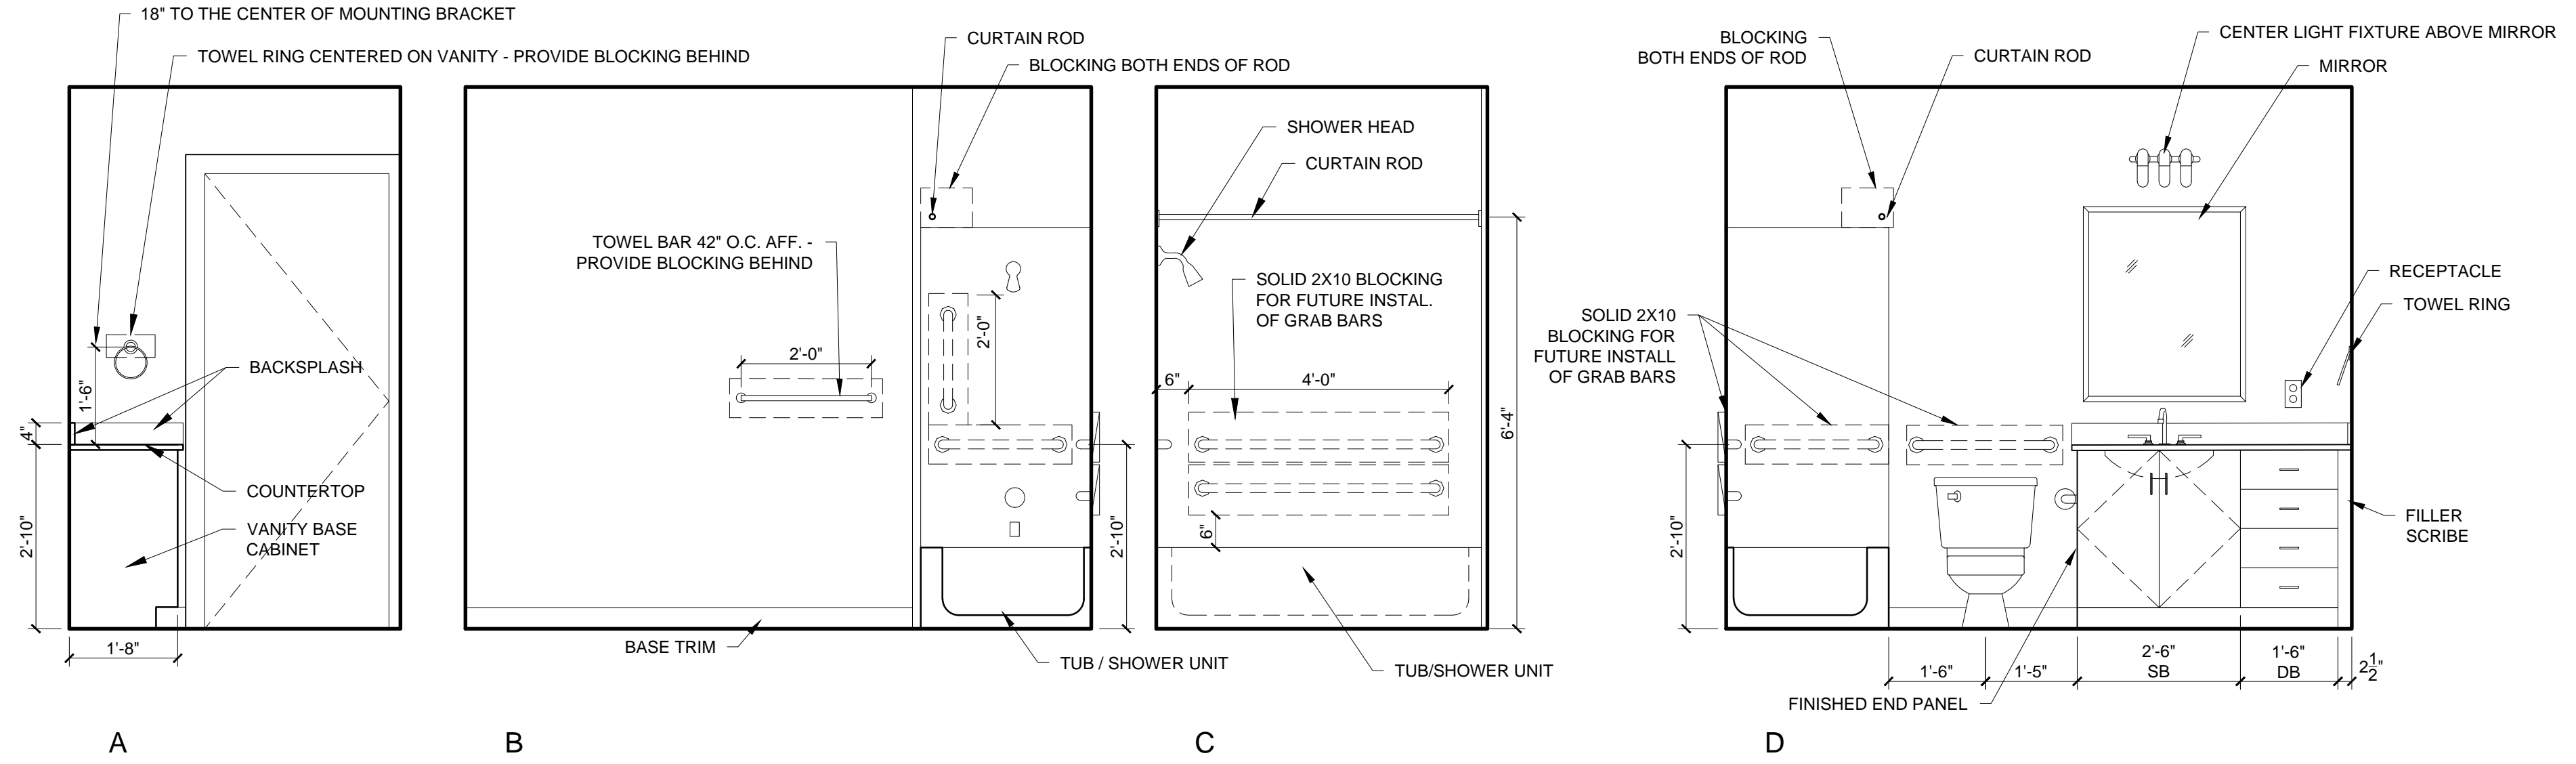

3 UNIT 304 - BATHROOM WITH SHOWER - INTERIOR ELEVATIONS
 1/2" = 1'-0"

4 UNIT 305 - HALF BATH - INTERIOR ELEVATIONS
 1/2" = 1'-0"

2 UNIT 304 - BATHROOM WITH TUB - INTERIOR ELEVATIONS
 1/2" = 1'-0"

1 UNIT 304 - KITCHEN - INTERIOR ELEVATIONS
 1/2" = 1'-0"