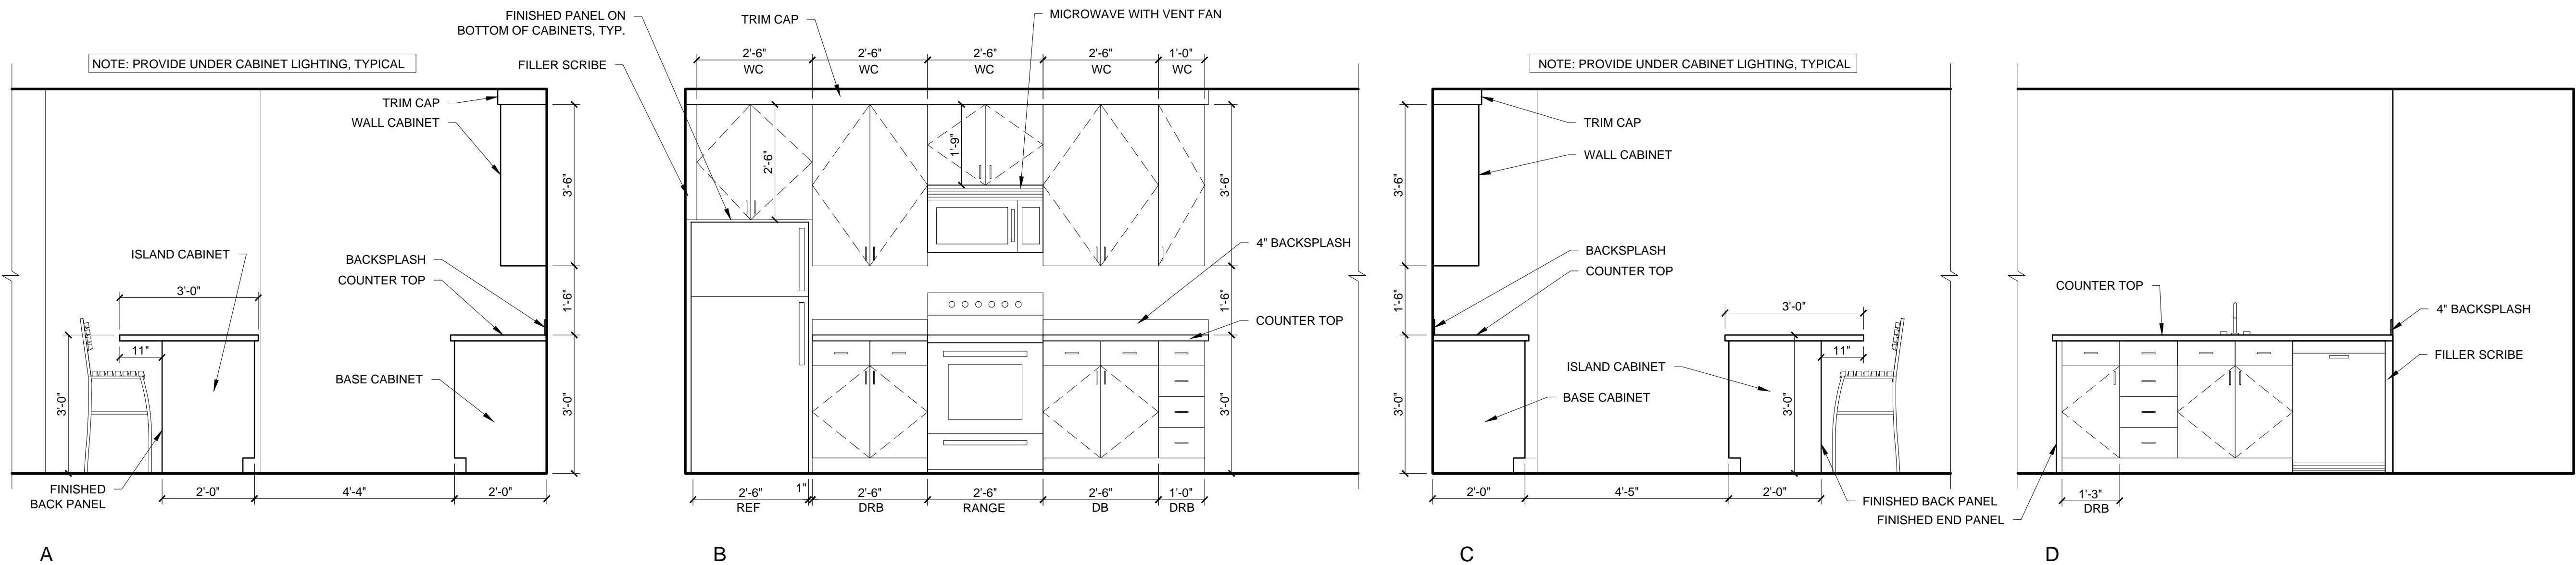

3 UNIT 303 - BATHROOM WITH SHOWER - INTERIOR ELEVATIONS
 1/2" = 1'-0"

2 UNIT 303 - BATHROOM WITH TUB - INTERIOR ELEVATIONS
 1/2" = 1'-0"

1 UNIT 303 - KITCHEN - INTERIOR ELEVATIONS
 1/2" = 1'-0"