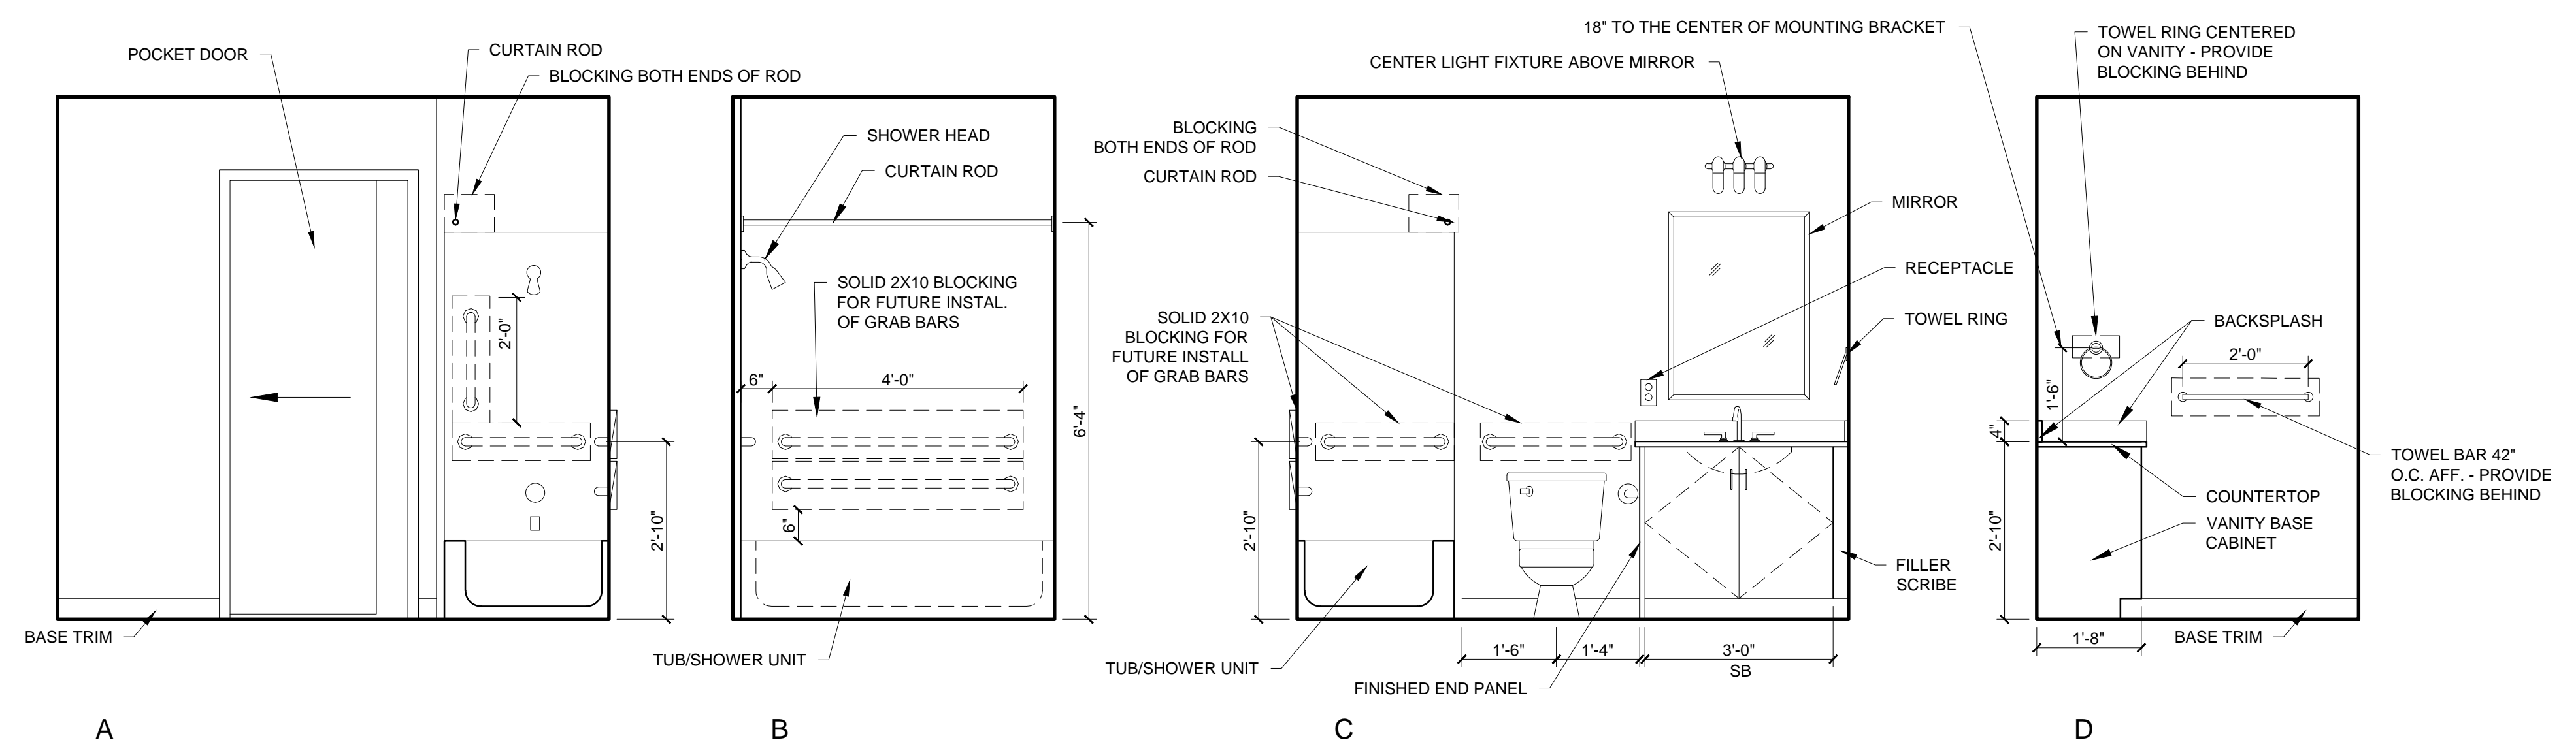

3 UNIT 303 - BATHROOM WITH SHOWER - INTERIOR ELEVATIONS
 1/2" = 1'-0"

2 UNIT 303 - BATHROOM WITH TUB - INTERIOR ELEVATIONS
 1/2" = 1'-0"

1 UNIT 303 - KITCHEN - INTERIOR ELEVATIONS
 1/2" = 1'-0"