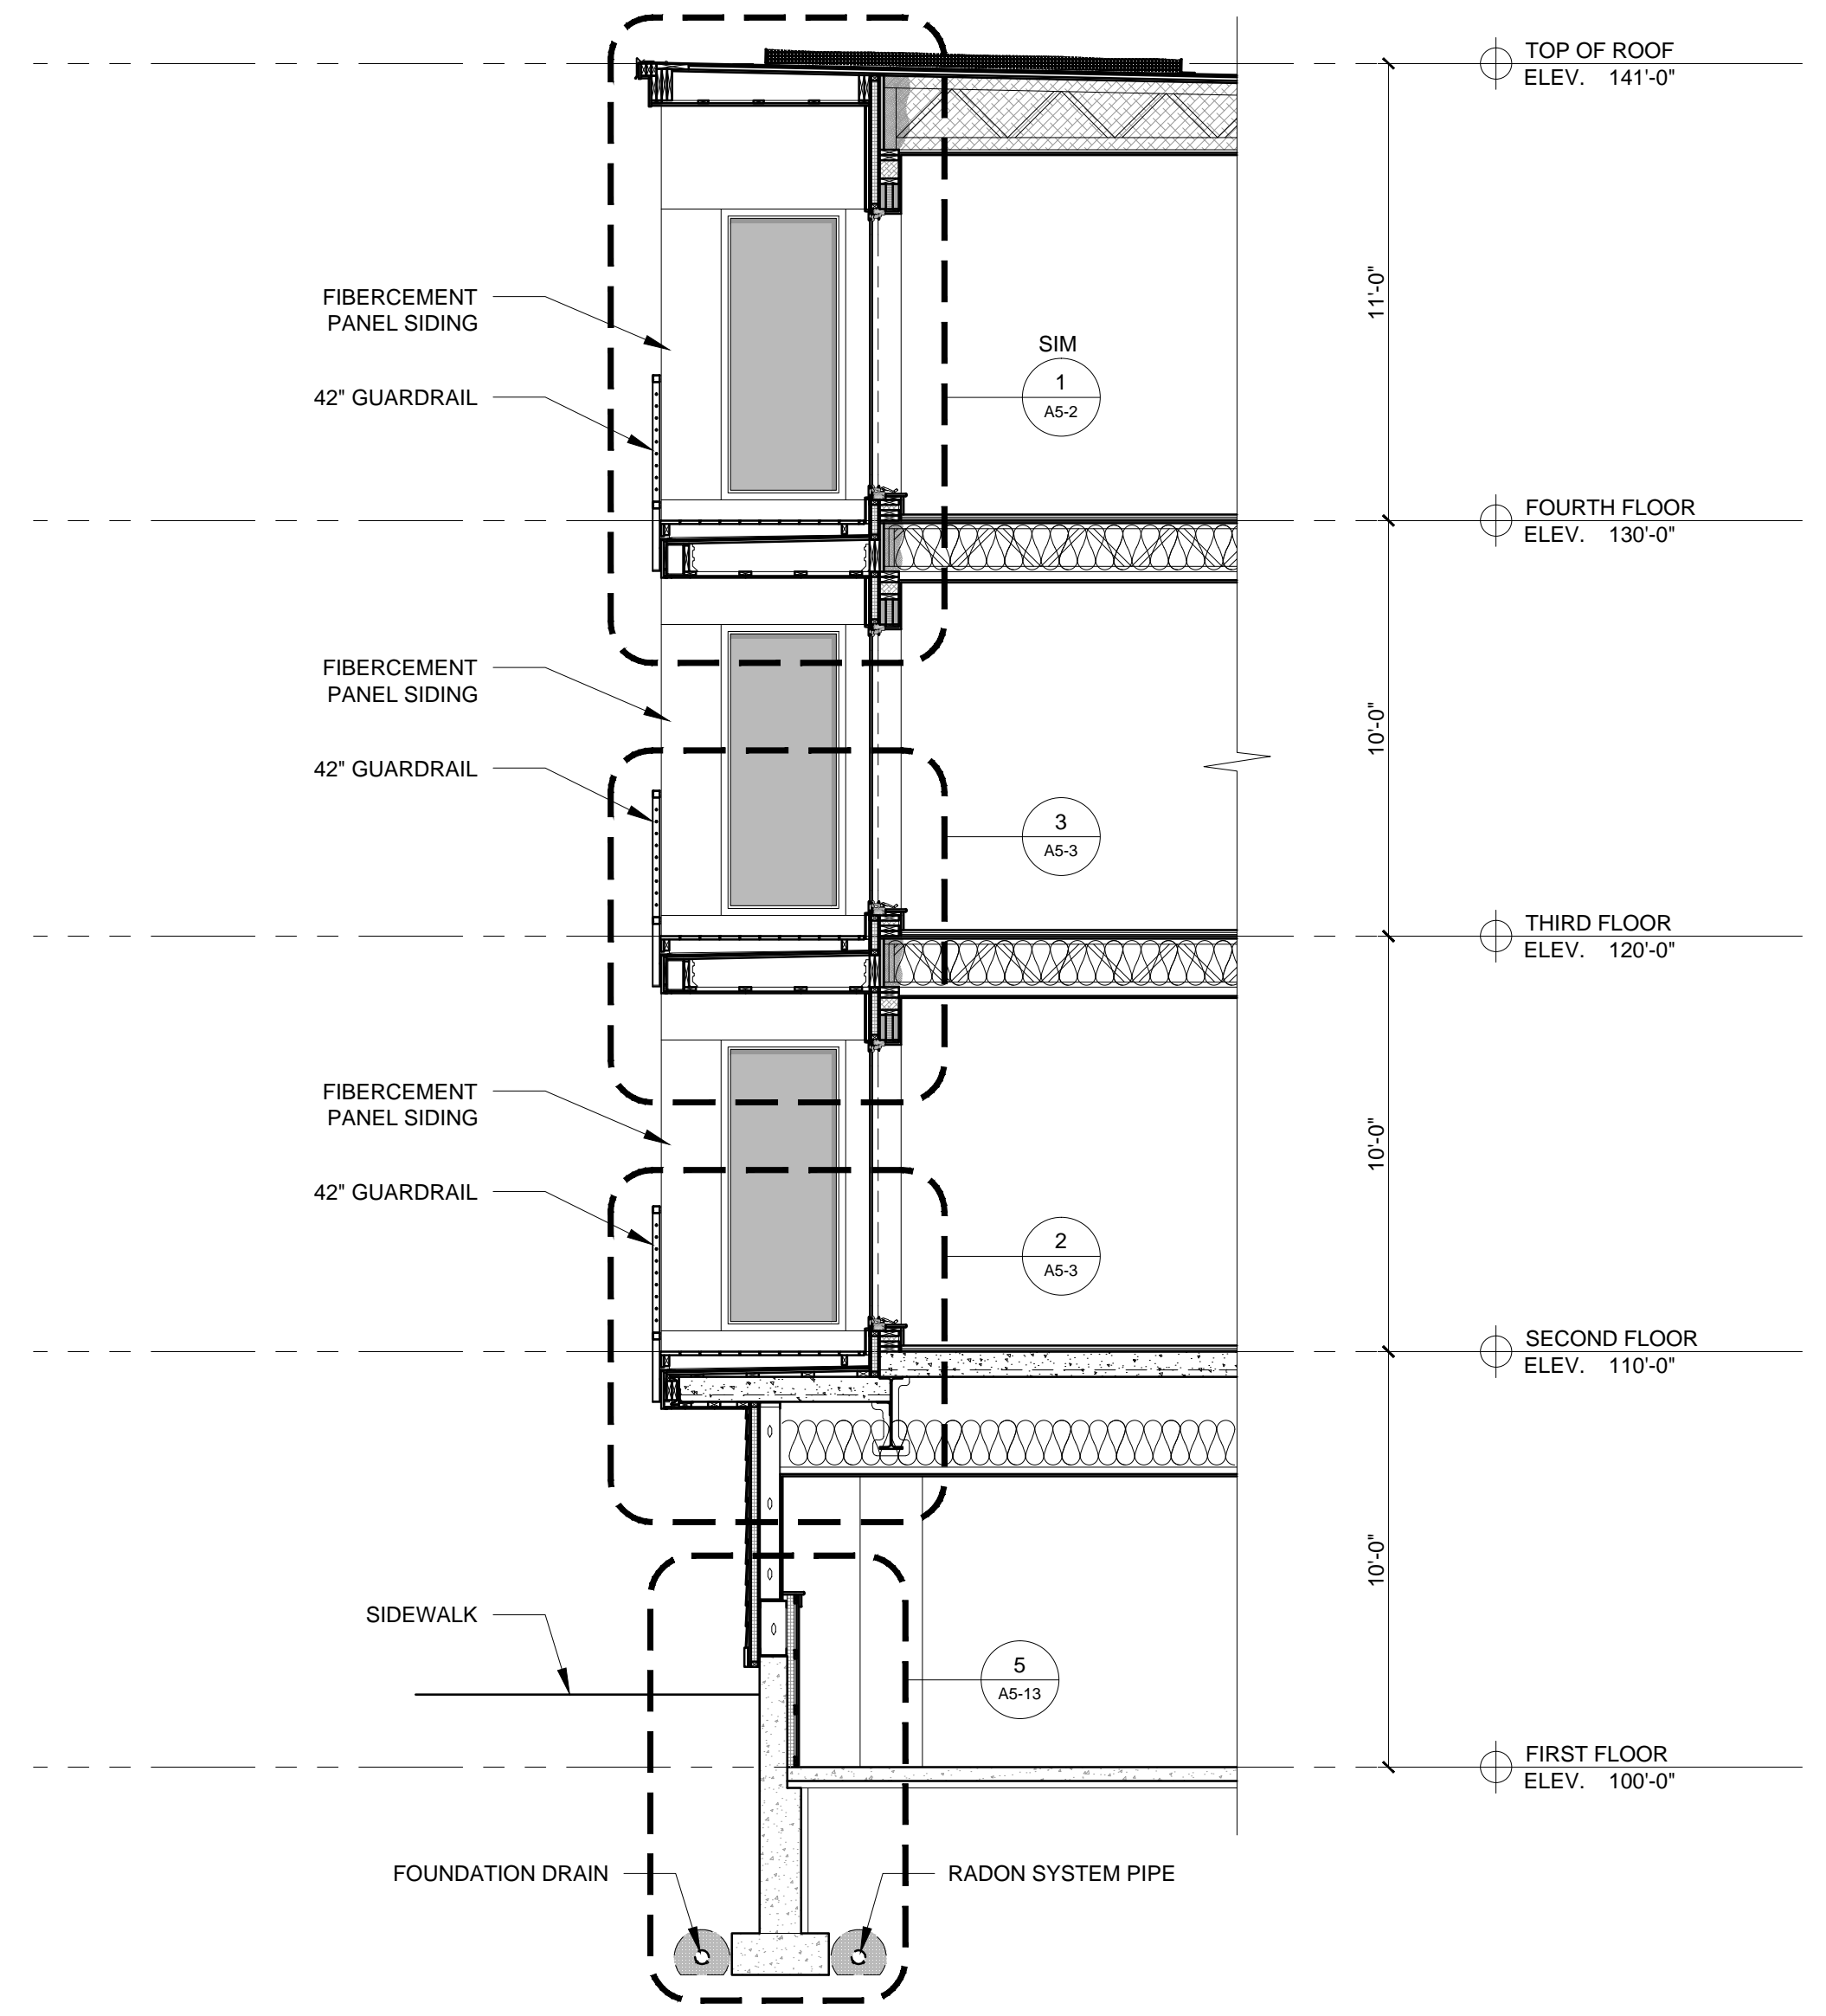

3 SECTION
1/4" = 1'-0"