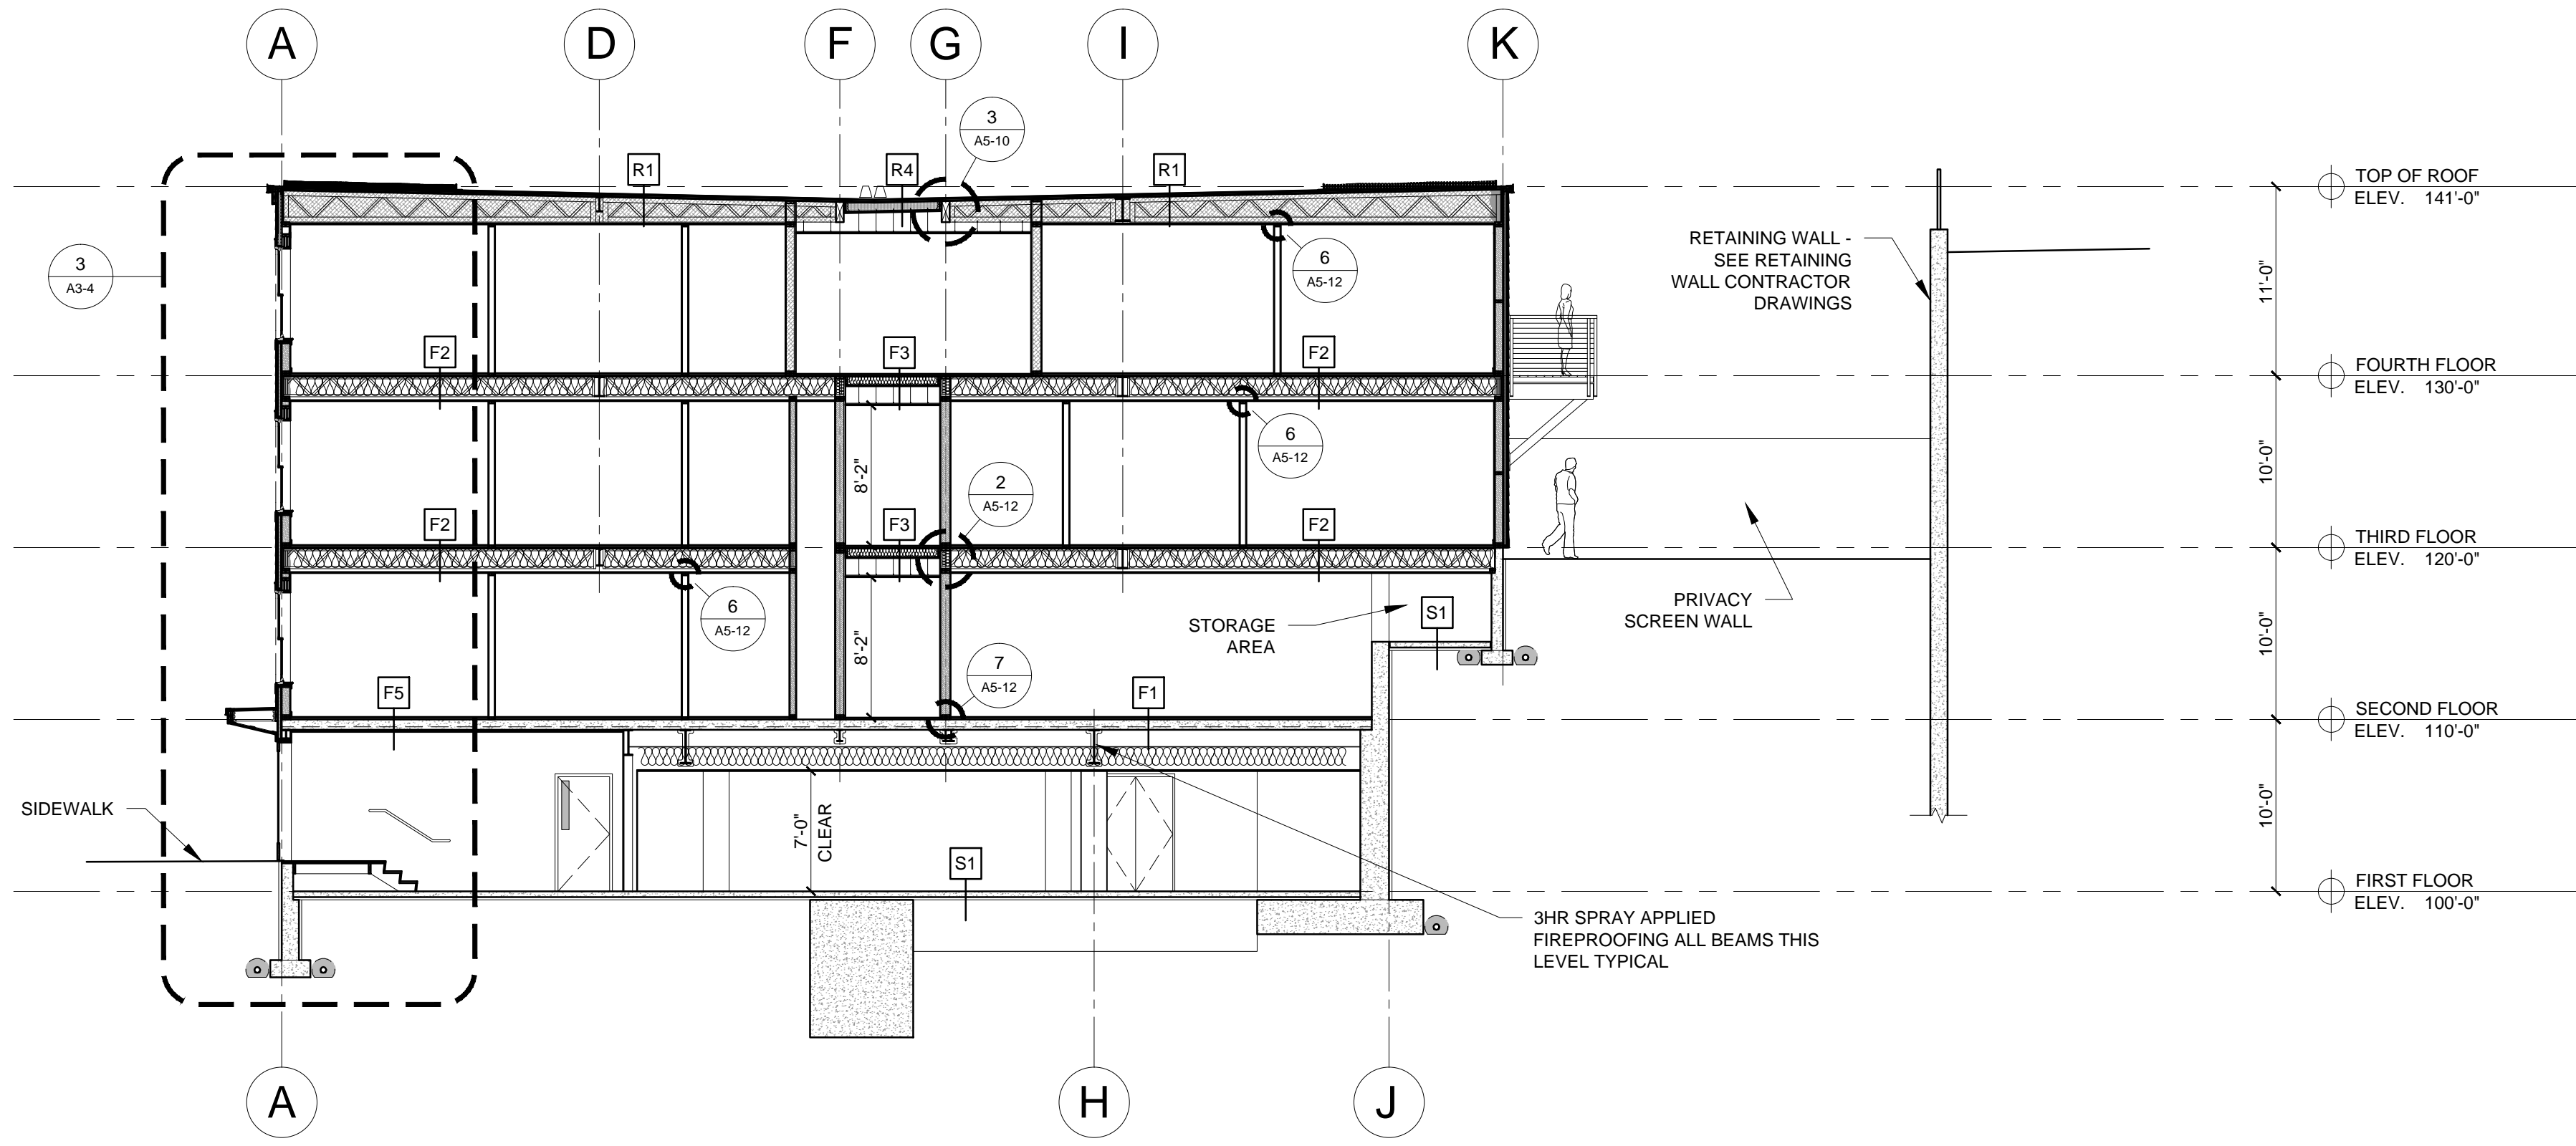

© 2017 RYAN SENATORE ARCHITECTURE

RESIDENCES
155 SHERIDAN STREET
PORTLAND, MAINE

REVISIONS:

DATE: JANUARY 16, 2018

PROJECT No. 1604

DRAWN BY: RRT, RJS

CHECKED BY: RJS

SCALE: AS NOTED

SHEET TITLE:
SECTIONS

A3-2

1 SECTION
1/8" = 1'-0"