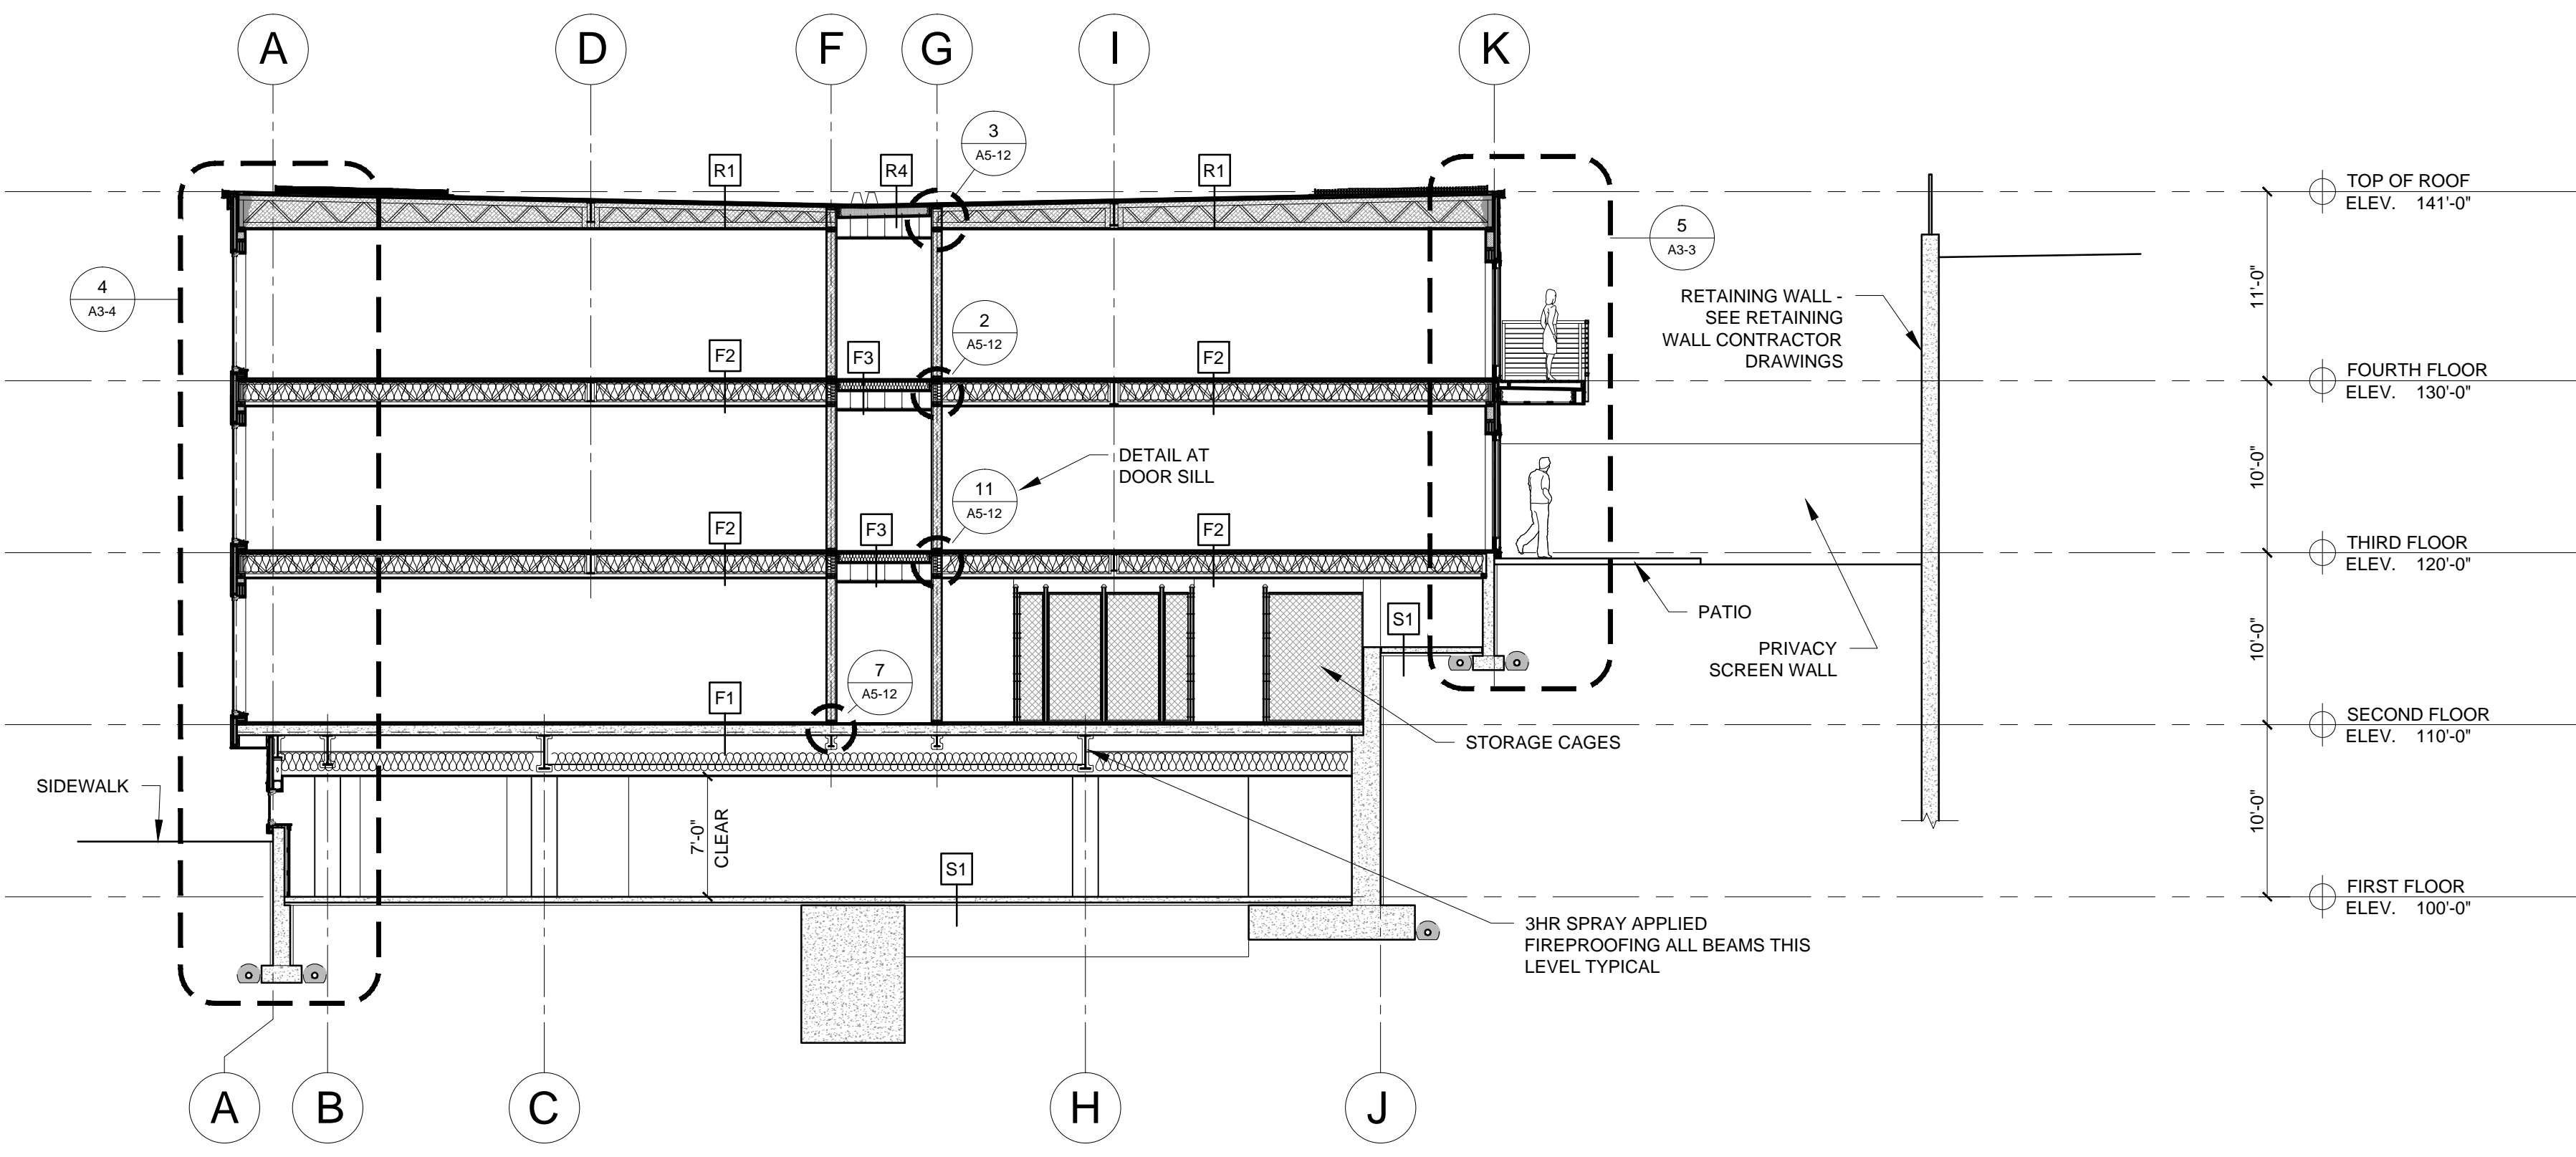

2 SECTION
1/8" = 1'-0"