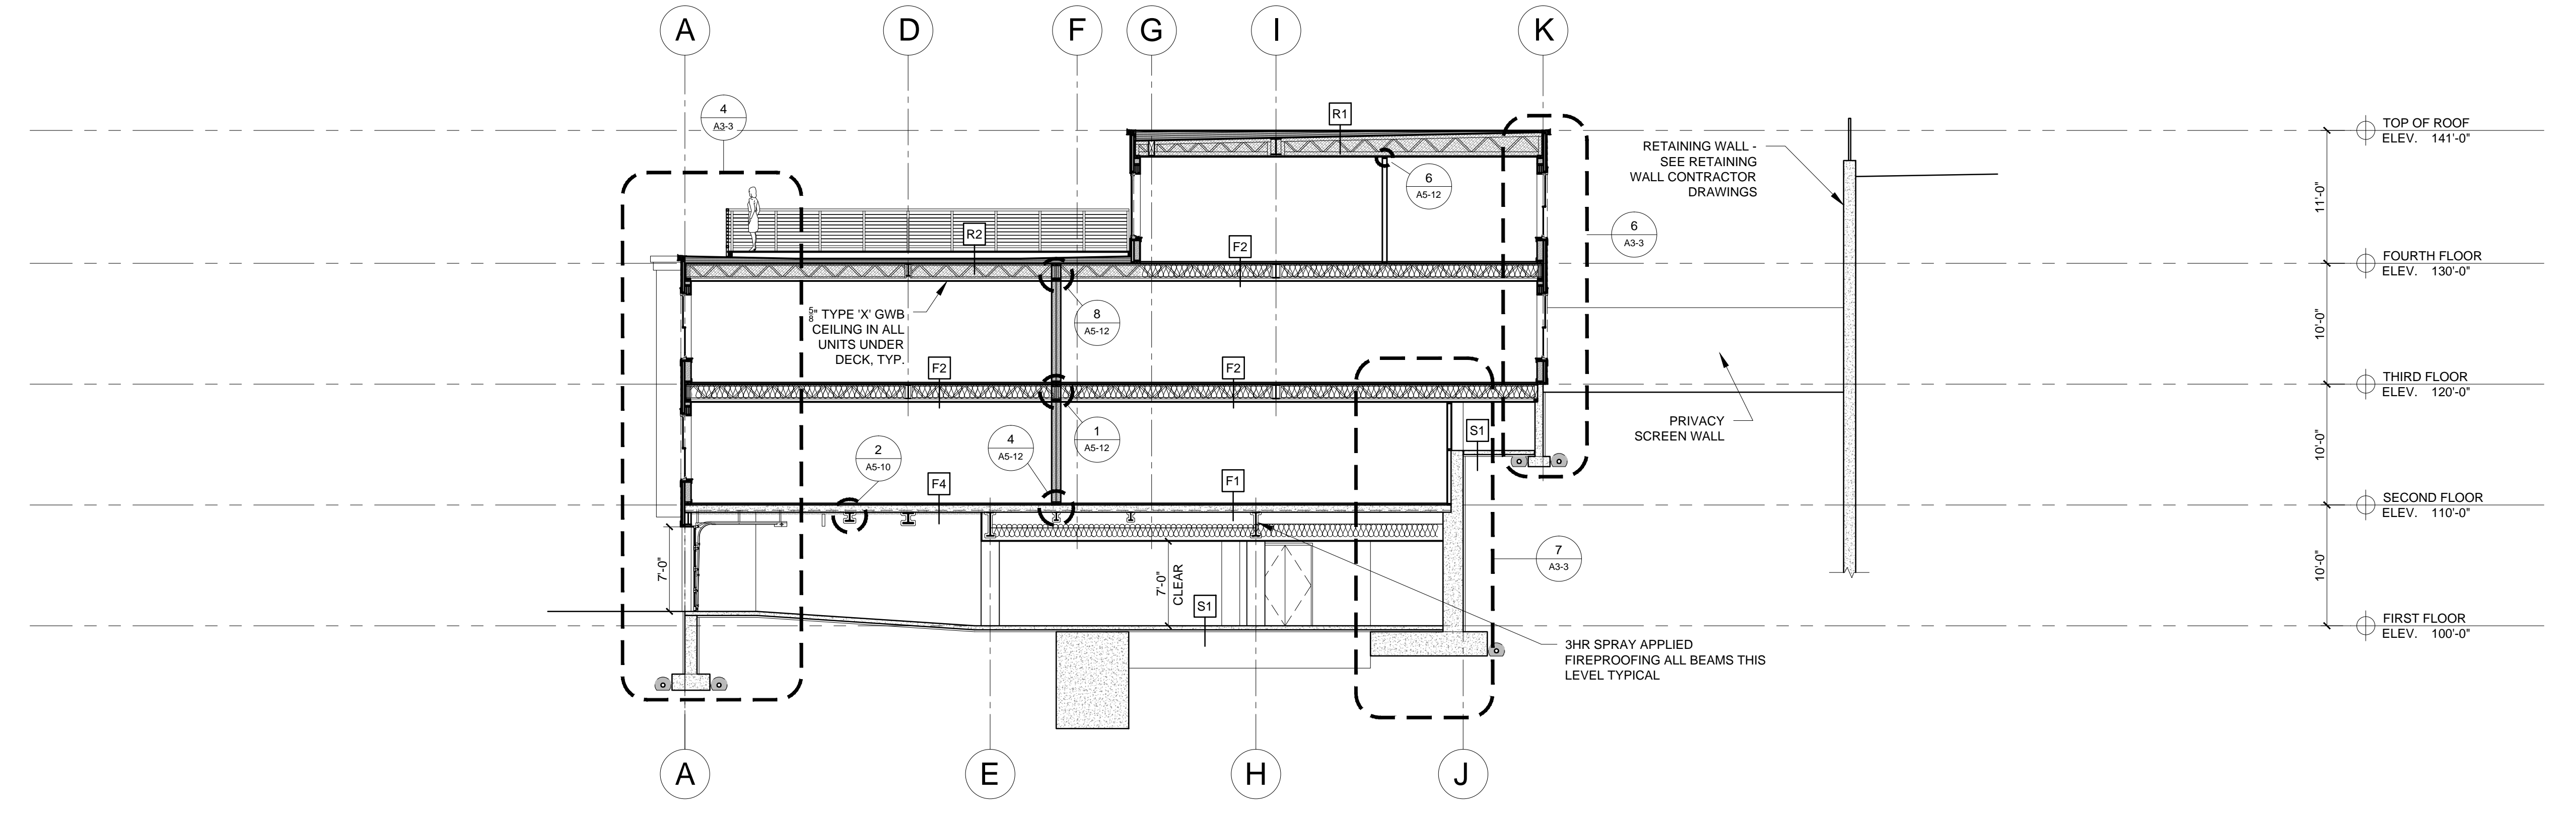

2 SECTION
1/8" = 1'-0"