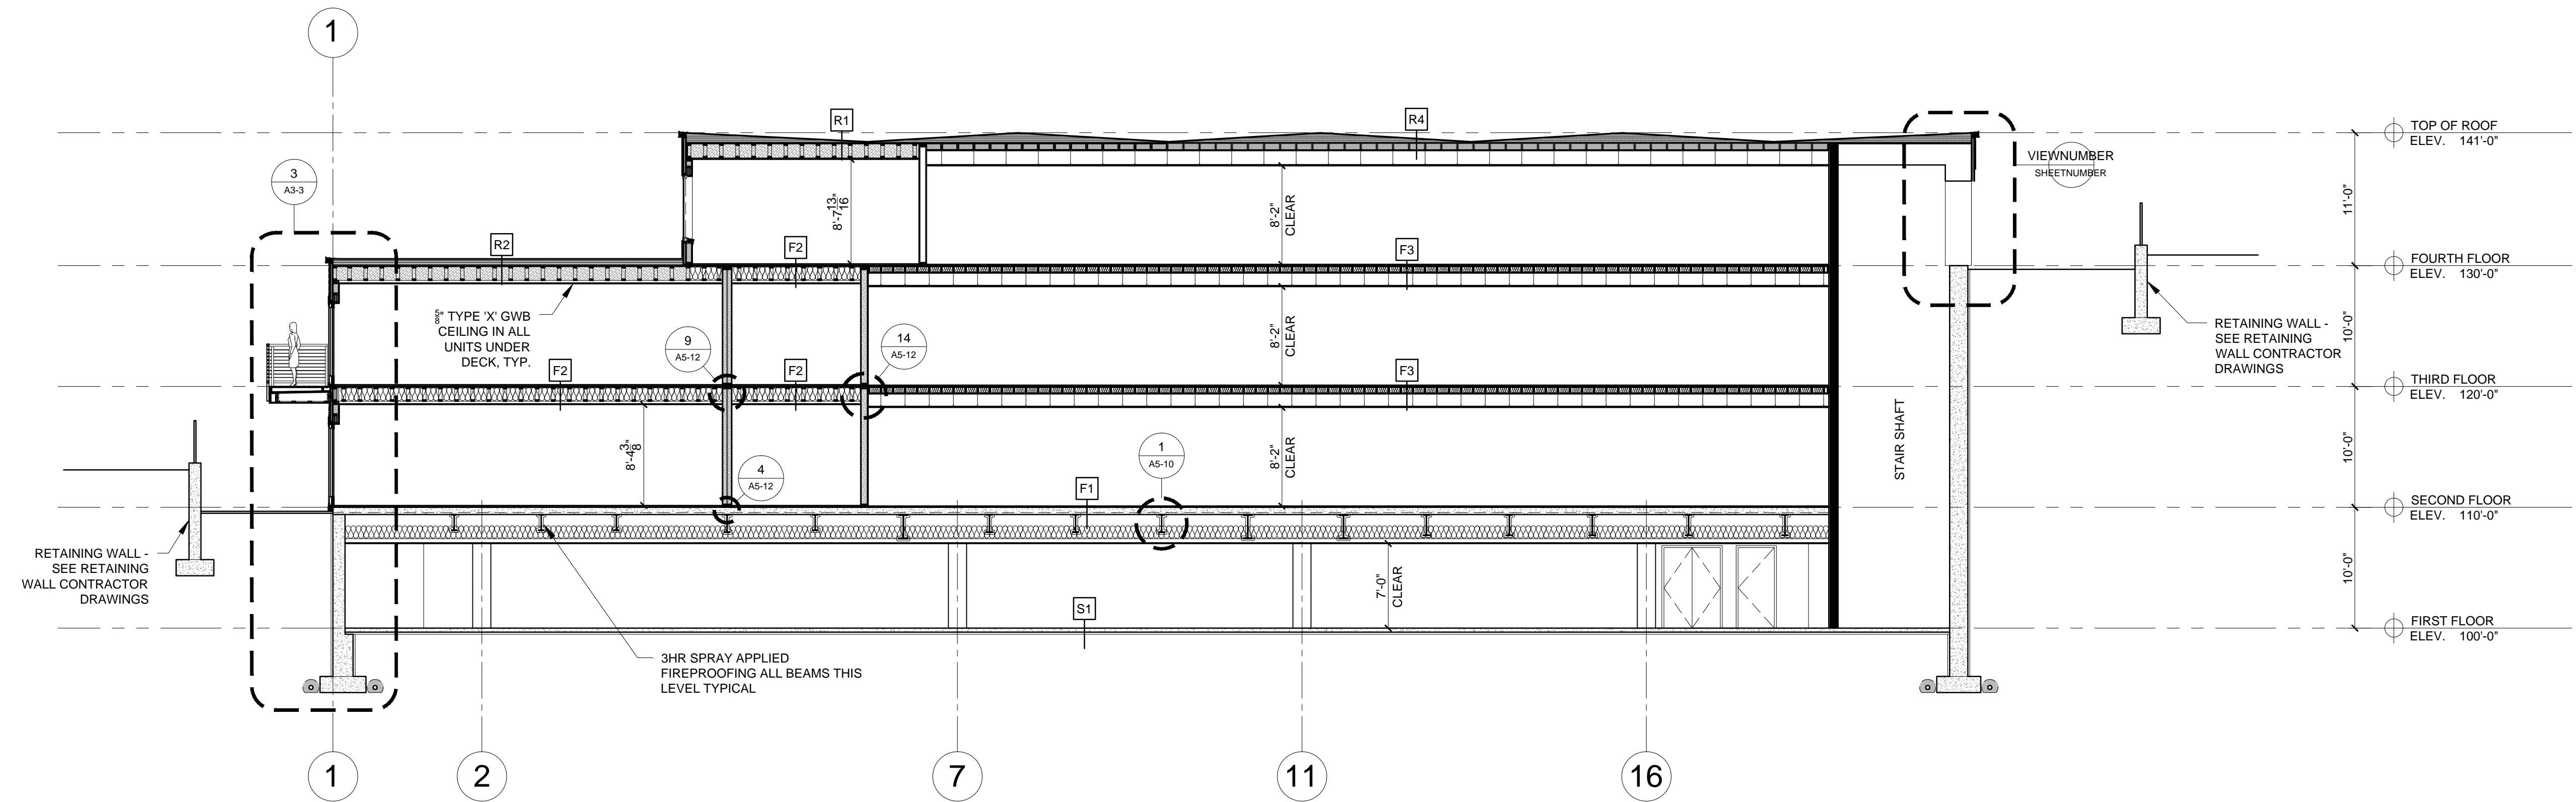

© 2017 RYAN SENATORE ARCHITECTURE

RESIDENCES
155 SHERIDAN STREET
PORTLAND, MAINE

REVISIONS:

DATE: JANUARY 16, 2018

PROJECT No. 1604

DRAWN BY: RRT, RJS

CHECKED BY: RJS

SCALE: AS NOTED

SHEET TITLE:
SECTIONS

A3-1

1 SECTION
1/8" = 1'-0"