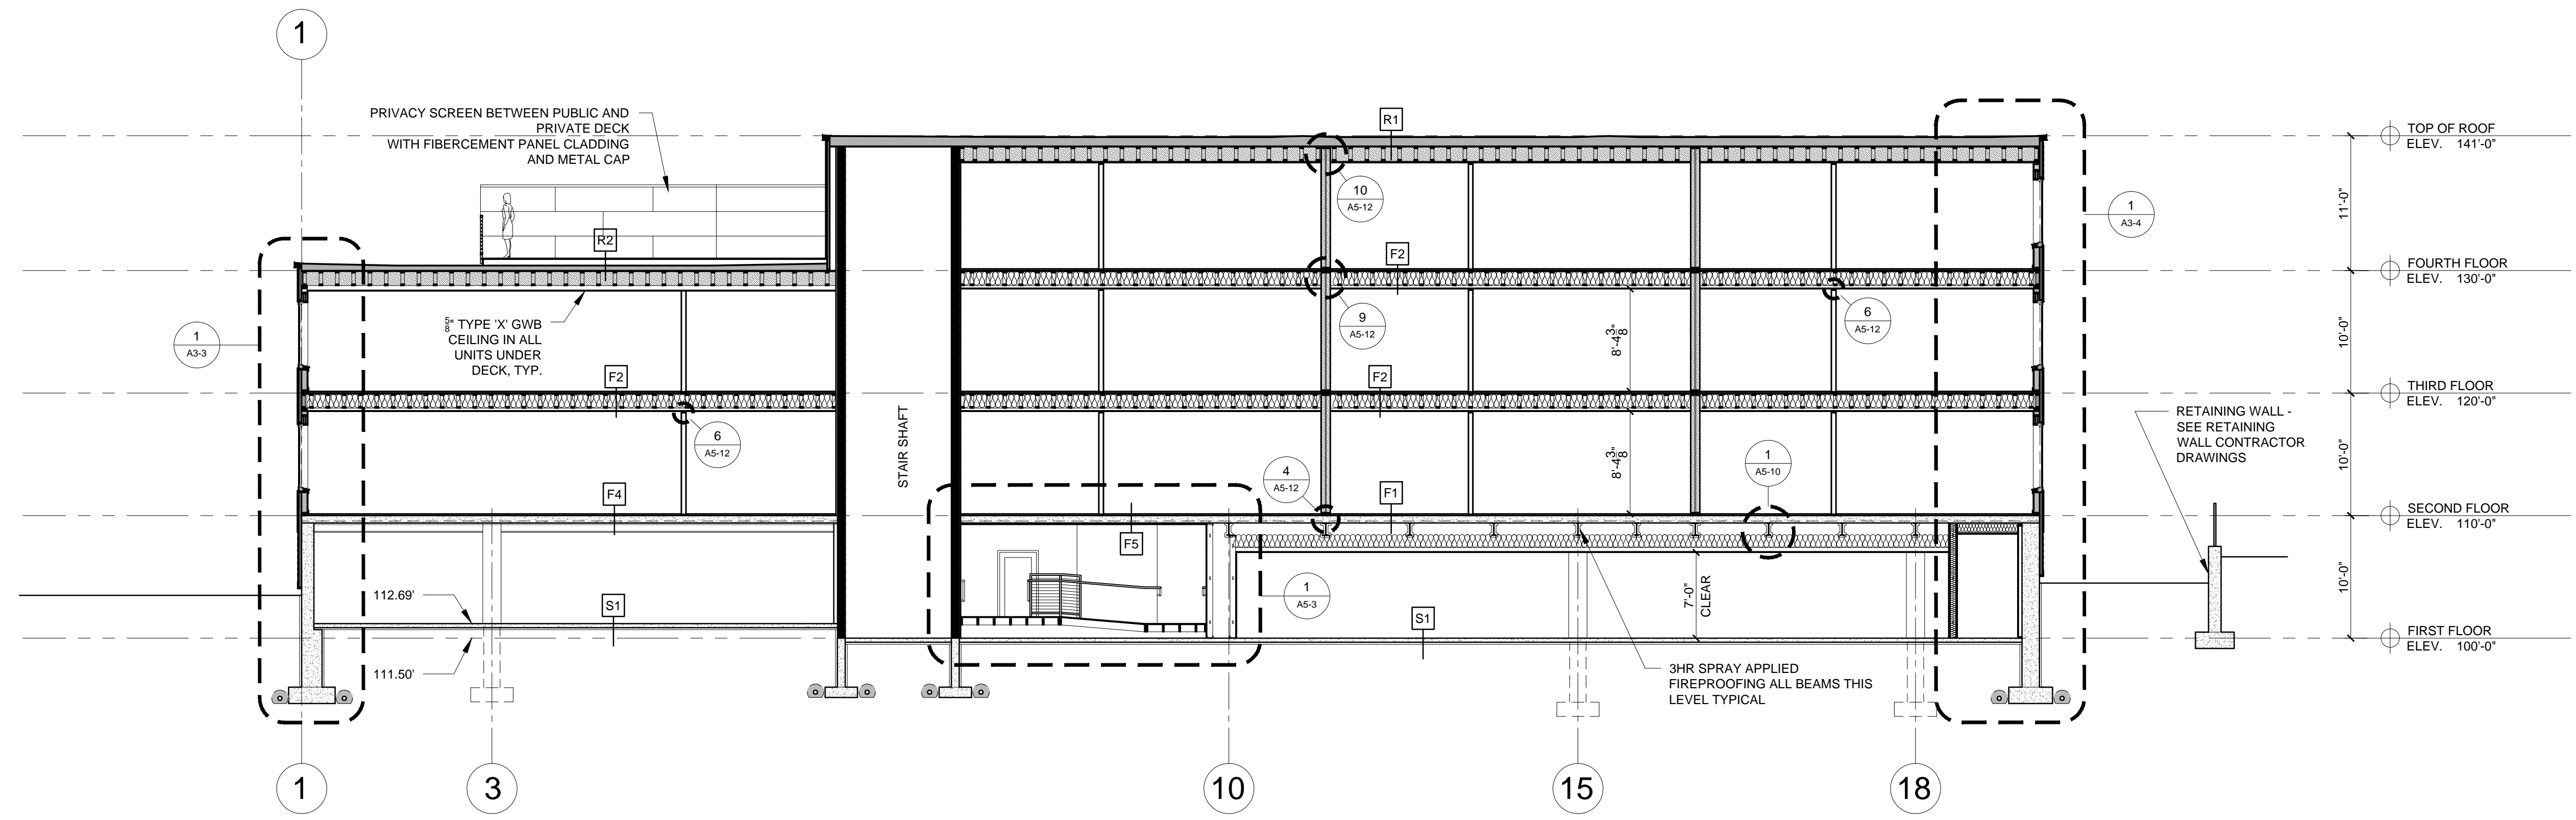

© 2017 RYAN SENATORE ARCHITECTURE

RESIDENCES
155 SHERIDAN STREET
PORTLAND, MAINE

REVISIONS:

DATE: JANUARY 16, 2018

PROJECT No.: 1604

DRAWN BY: RRT, RJS

CHECKED BY: RJS

SCALE: AS NOTED

SHEET TITLE:
SECTIONS

A3-0

1 SECTION
1/8" = 1'-0"