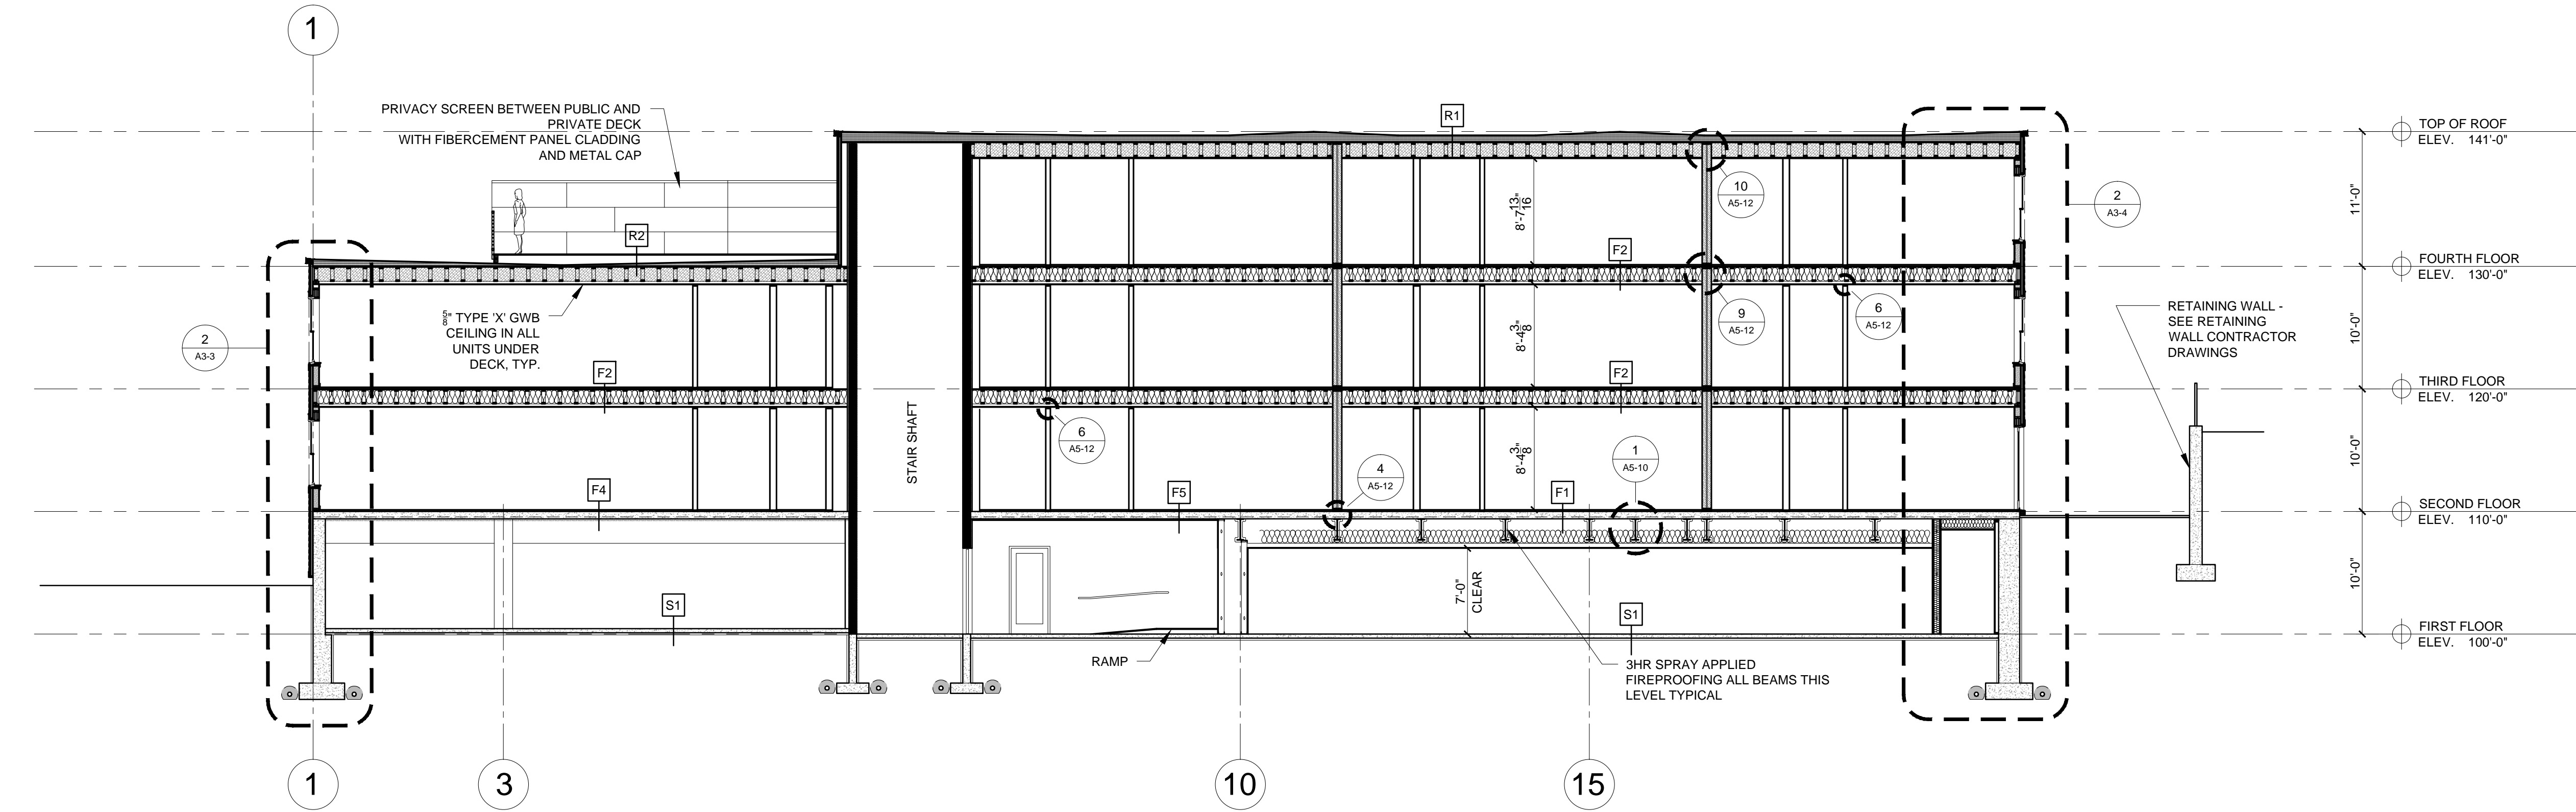

2 SECTION
1/8" = 1'-0"