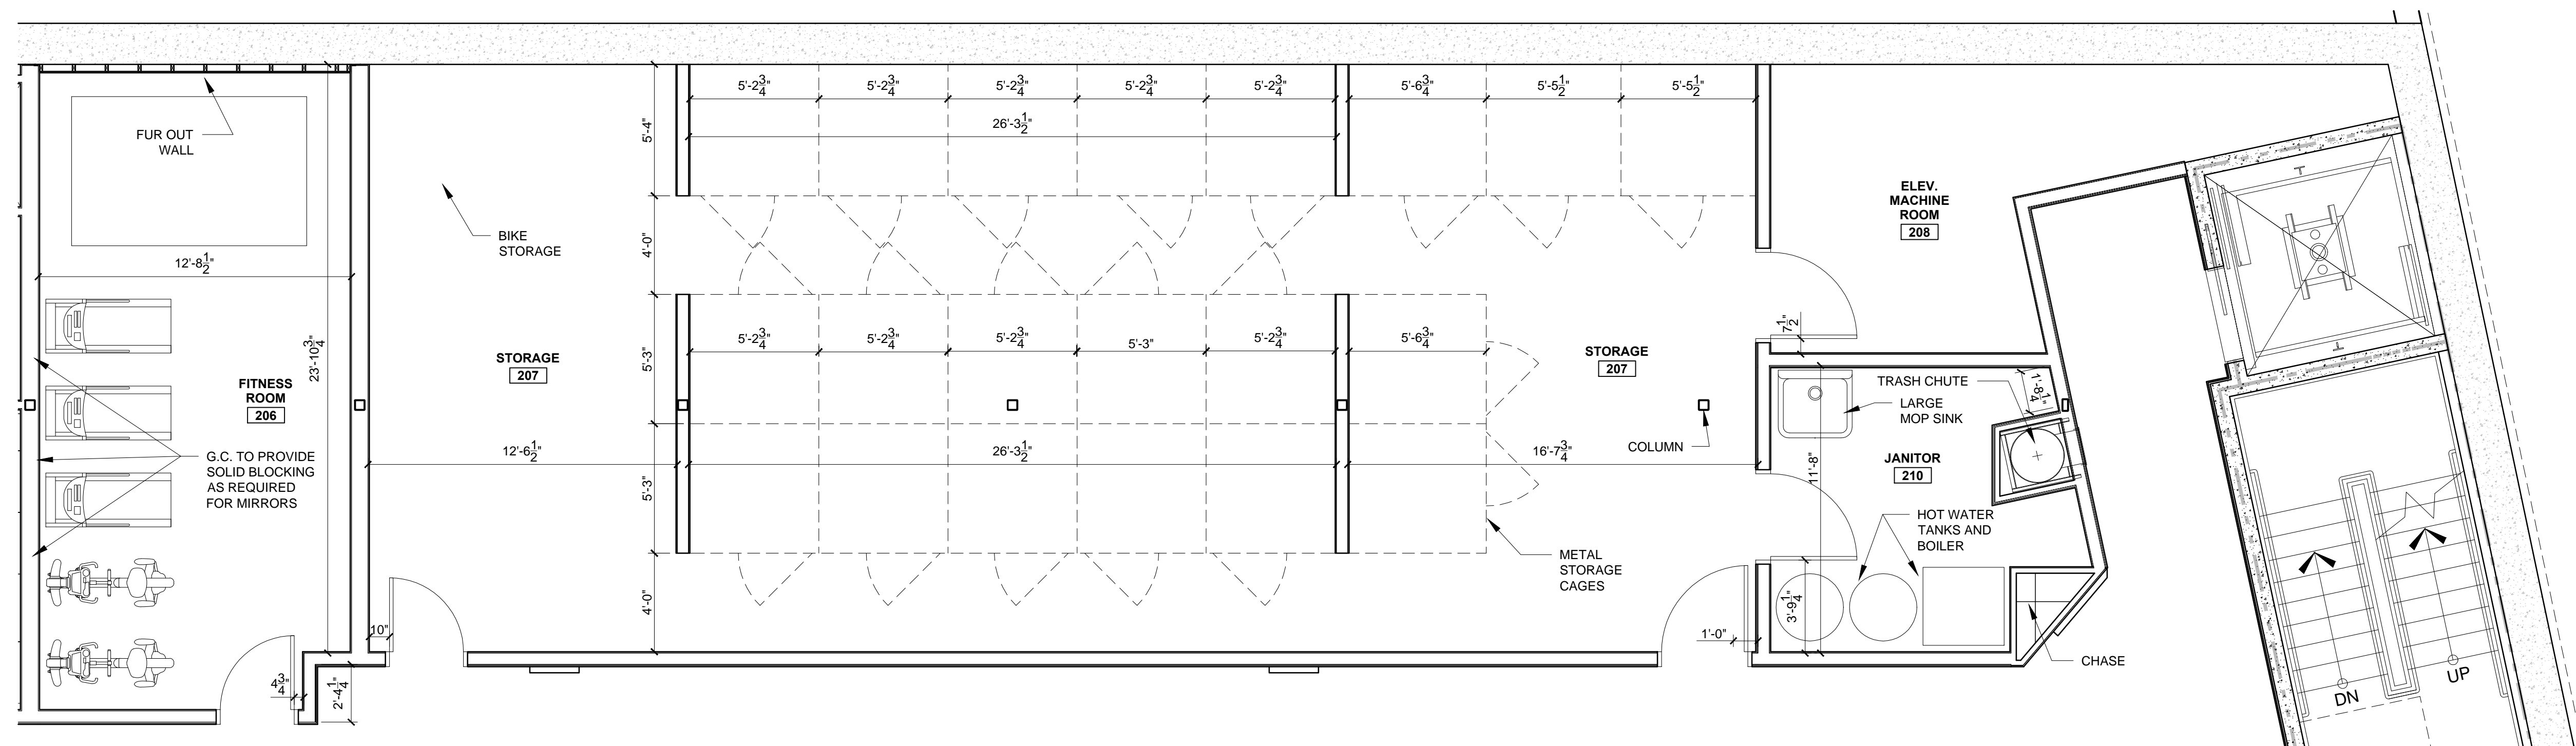

© 2017 RYAN SENATORE ARCHITECTURE

RESIDENCES
155 SHERIDAN STREET
PORTLAND, MAINE

REVISIONS:

DATE: JANUARY 16, 2018

PROJECT No. 1804

DRAWN BY: RRT, RJS

CHECKED BY: RJS

SCALE: AS NOTED

SHEET TITLE:
FITNESS AND
STORAGE
ENLARGED
PLAN

A1-35

1 FITNESS ROOM AND STORAGE AREA ENLARGED PLANS
1/8" = 1'-0"