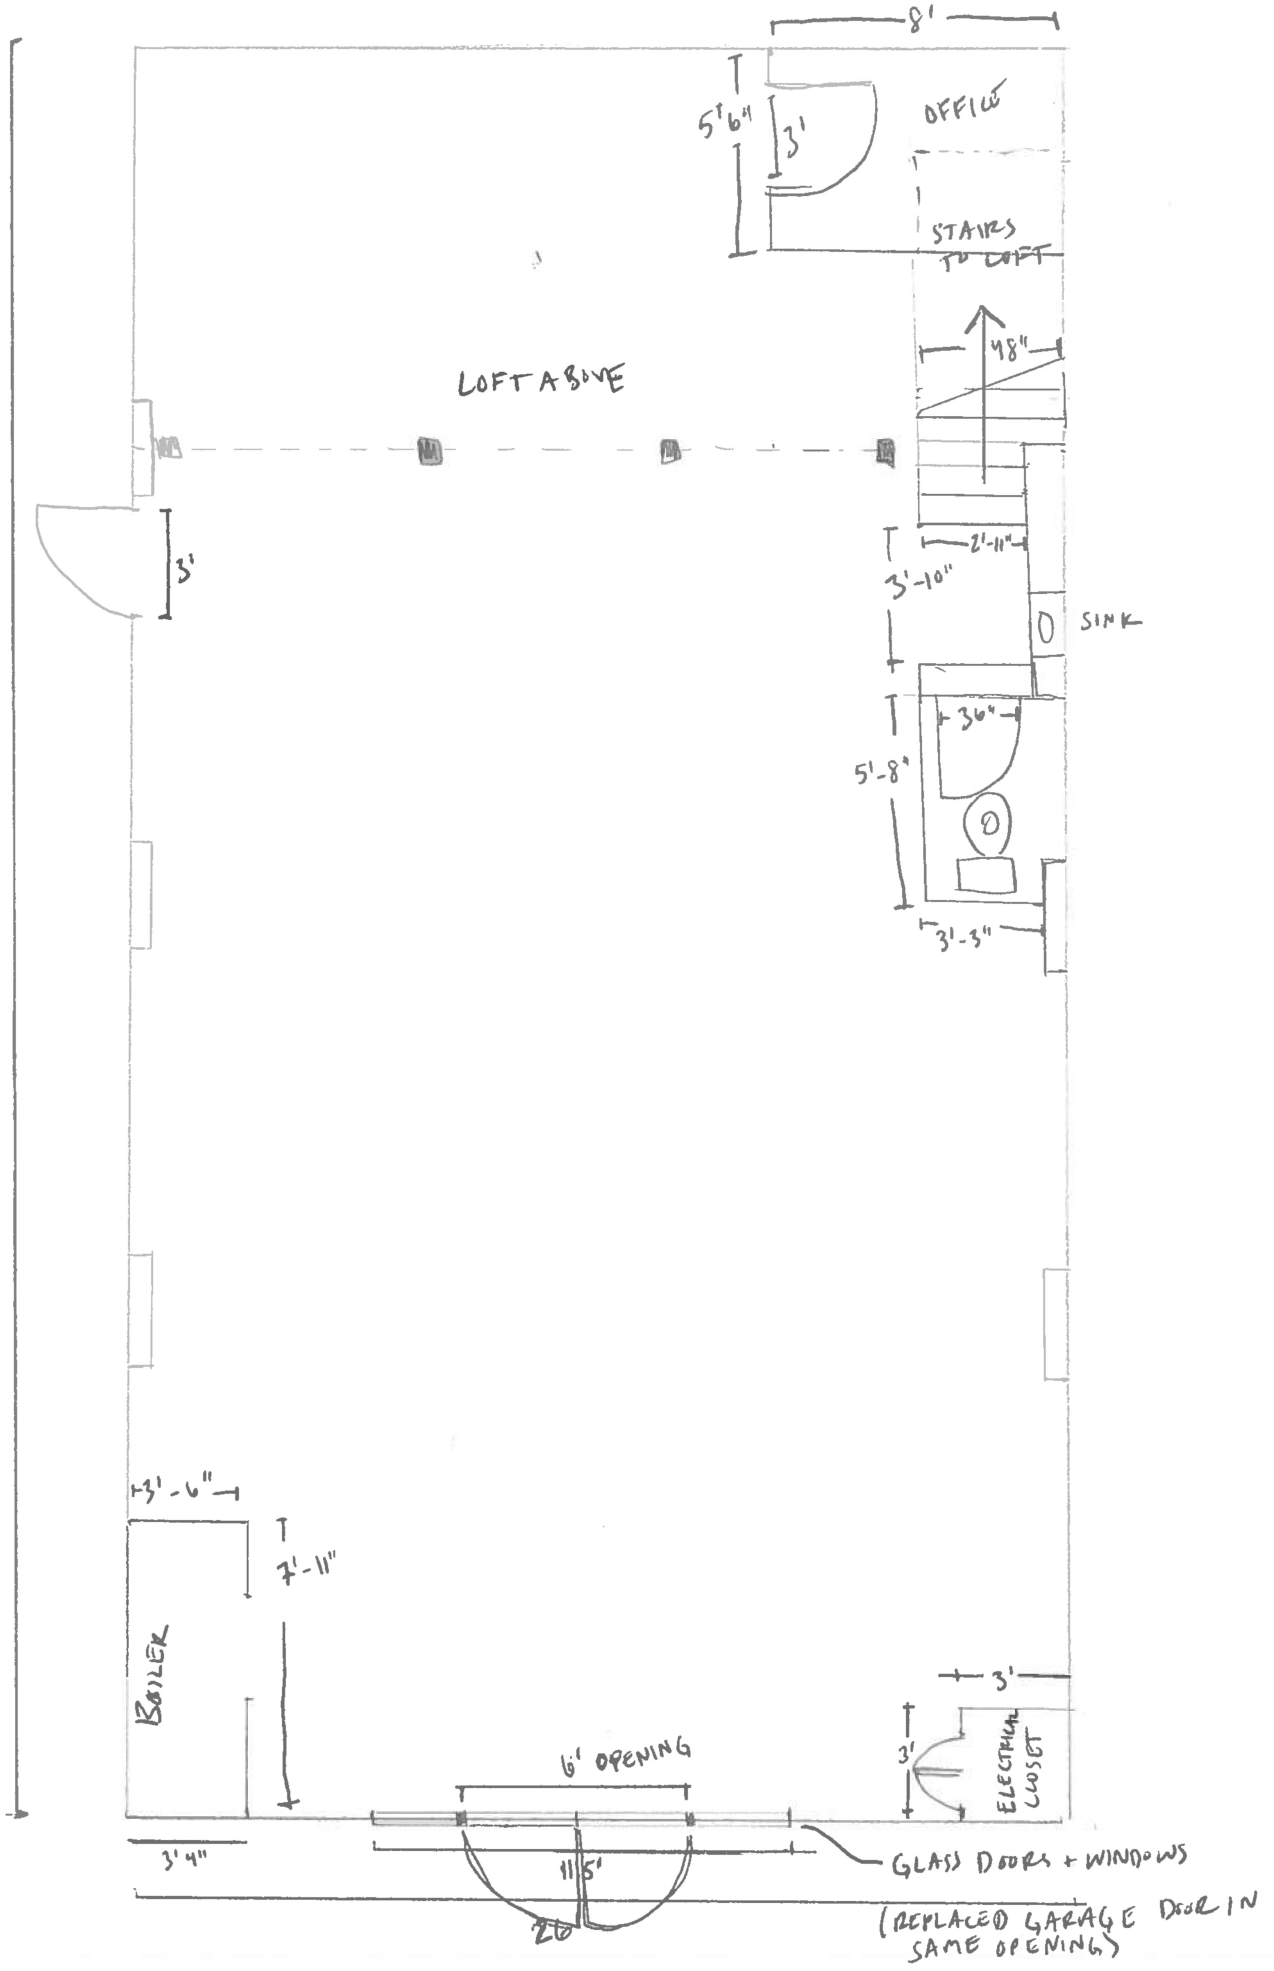

491

17 Marion Street UPHOLSTERY SHOP

Scale: 3/16" = 1' (ish)