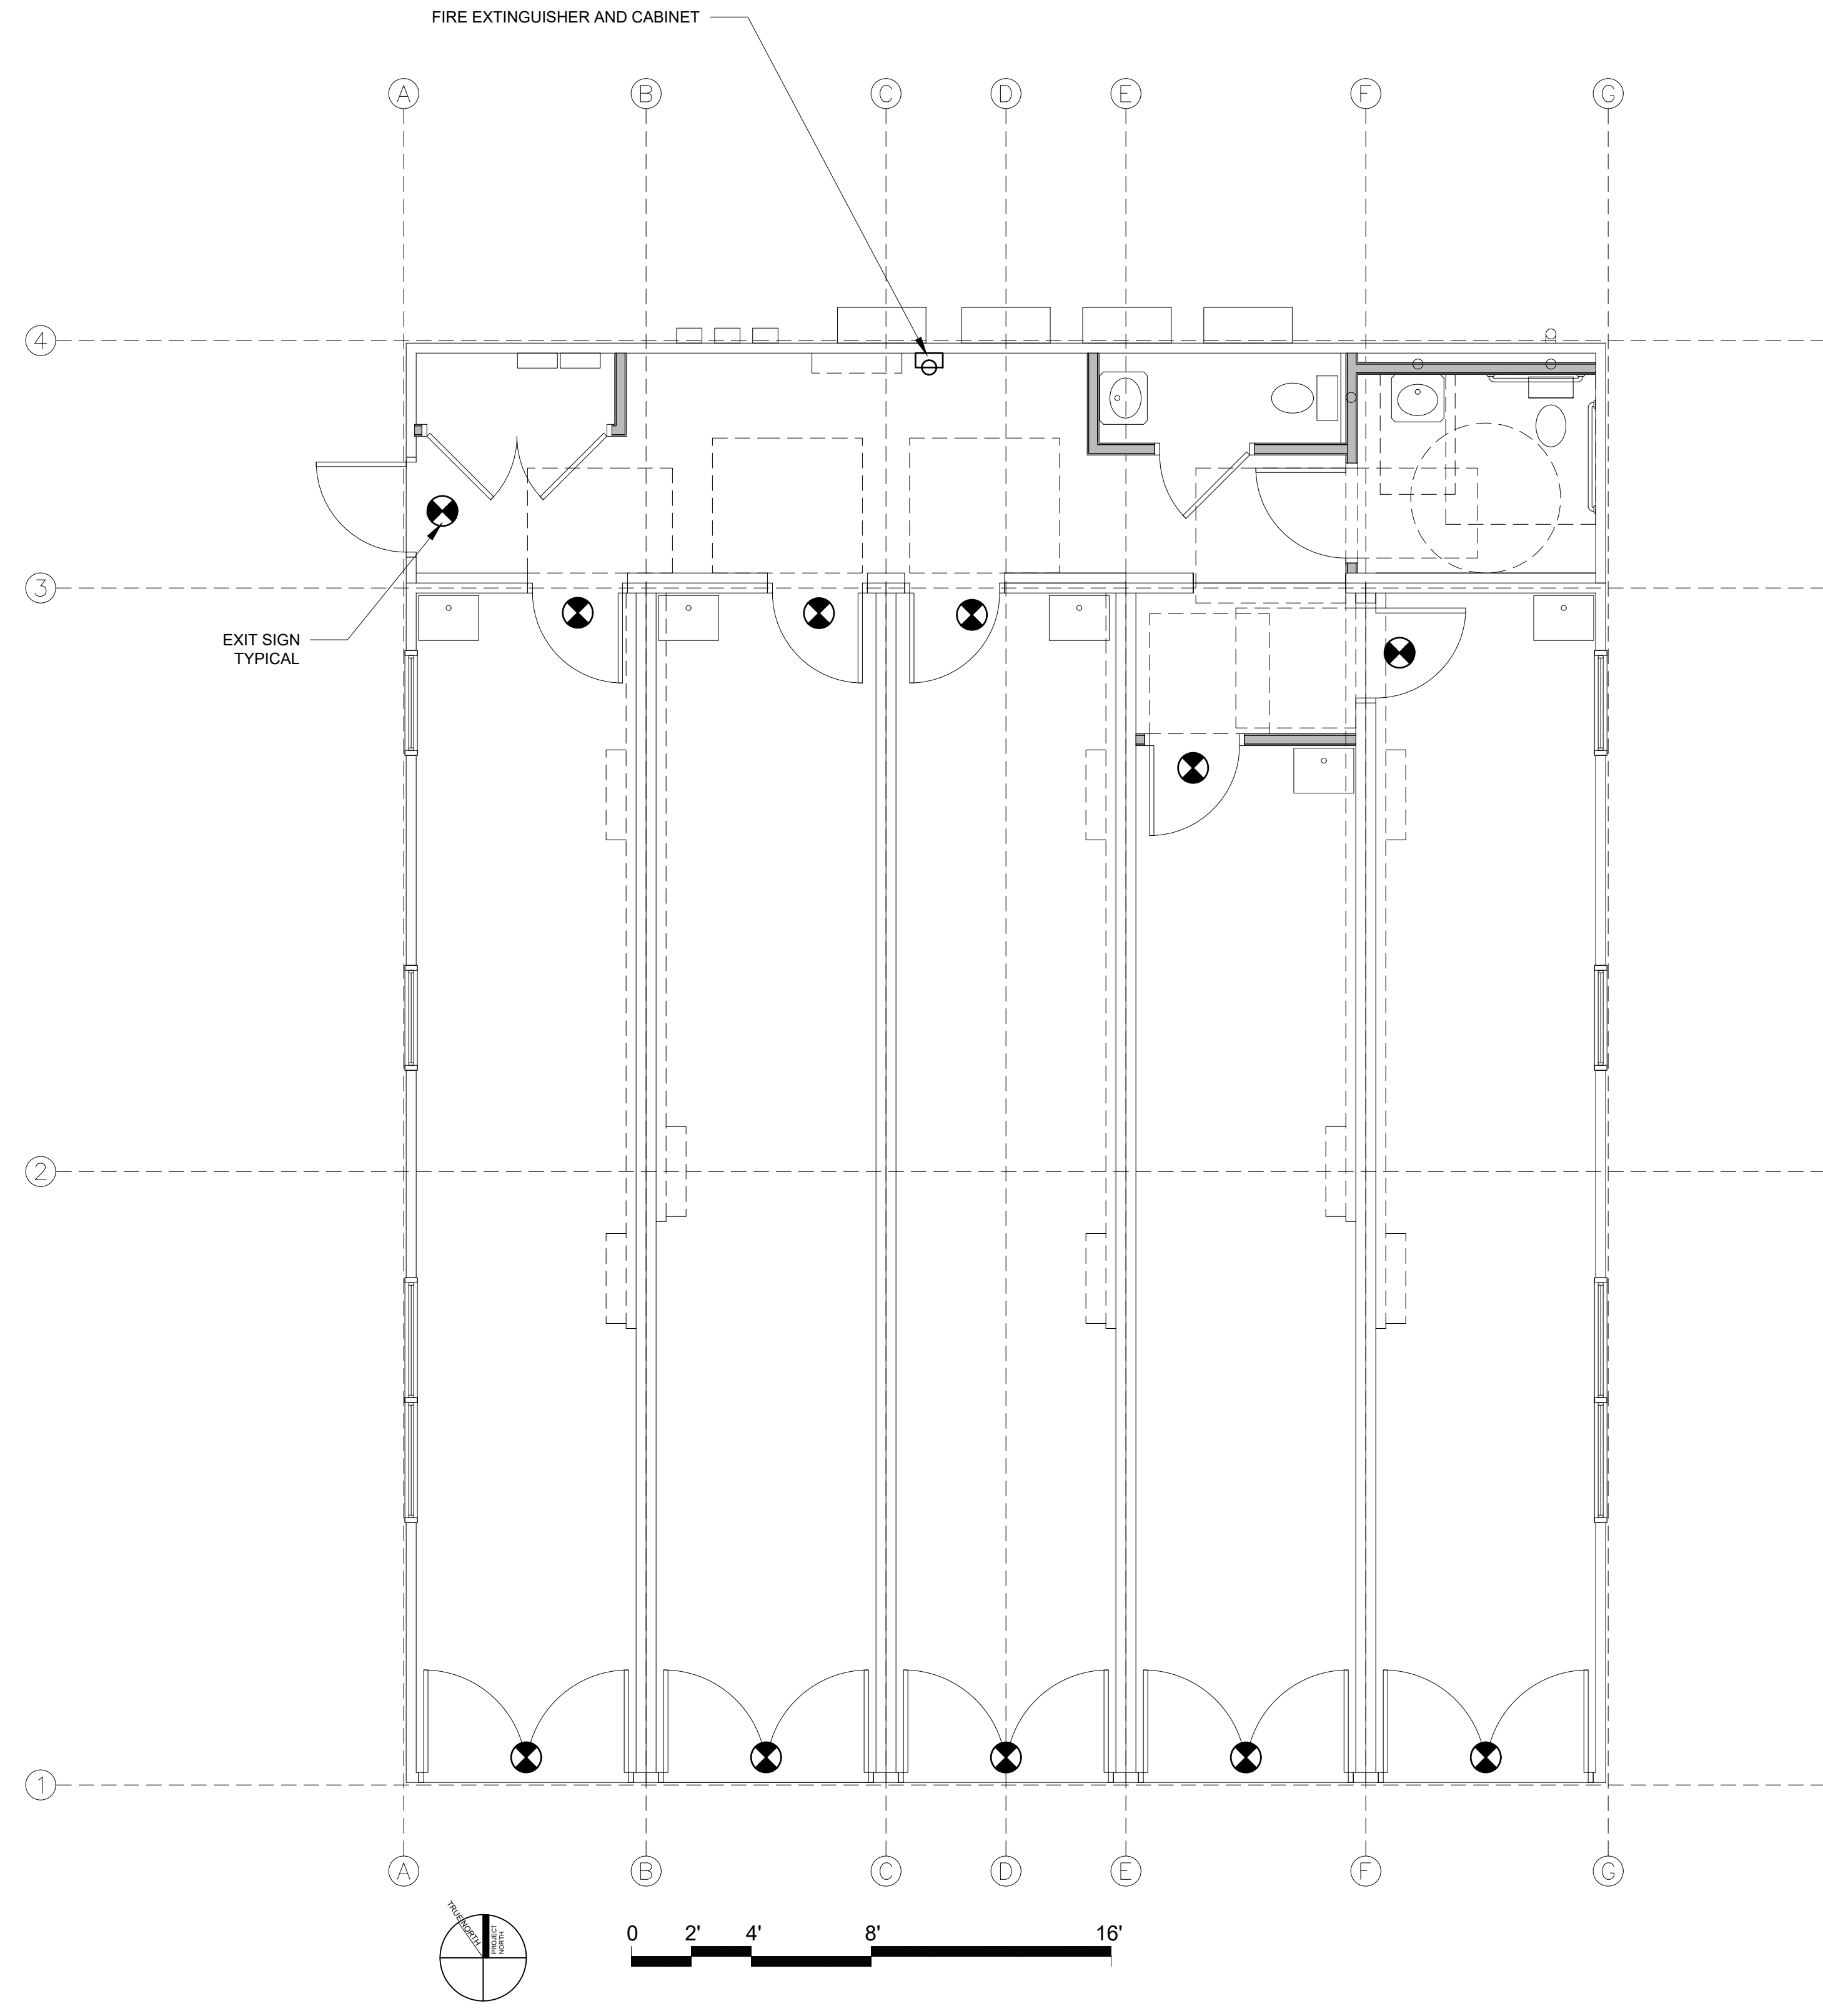

© 2017 RYAN SENATORE ARCHITECTURE

93 WASHINGTON AVE.
PORTLAND, MAINE

CONSULTANTS:

REVISIONS:

DATE: JULY 22, 2017

PROJECT No. 1626

DRAWN BY: RJS / RRT

CHECKED BY: RJS

SCALE: AS NOTED

SHEET TITLE:
CODE REVIEW PLAN

G1-1

1 CODE REVIEW FIRST FLOOR PLAN
1/8" = 1'-0"