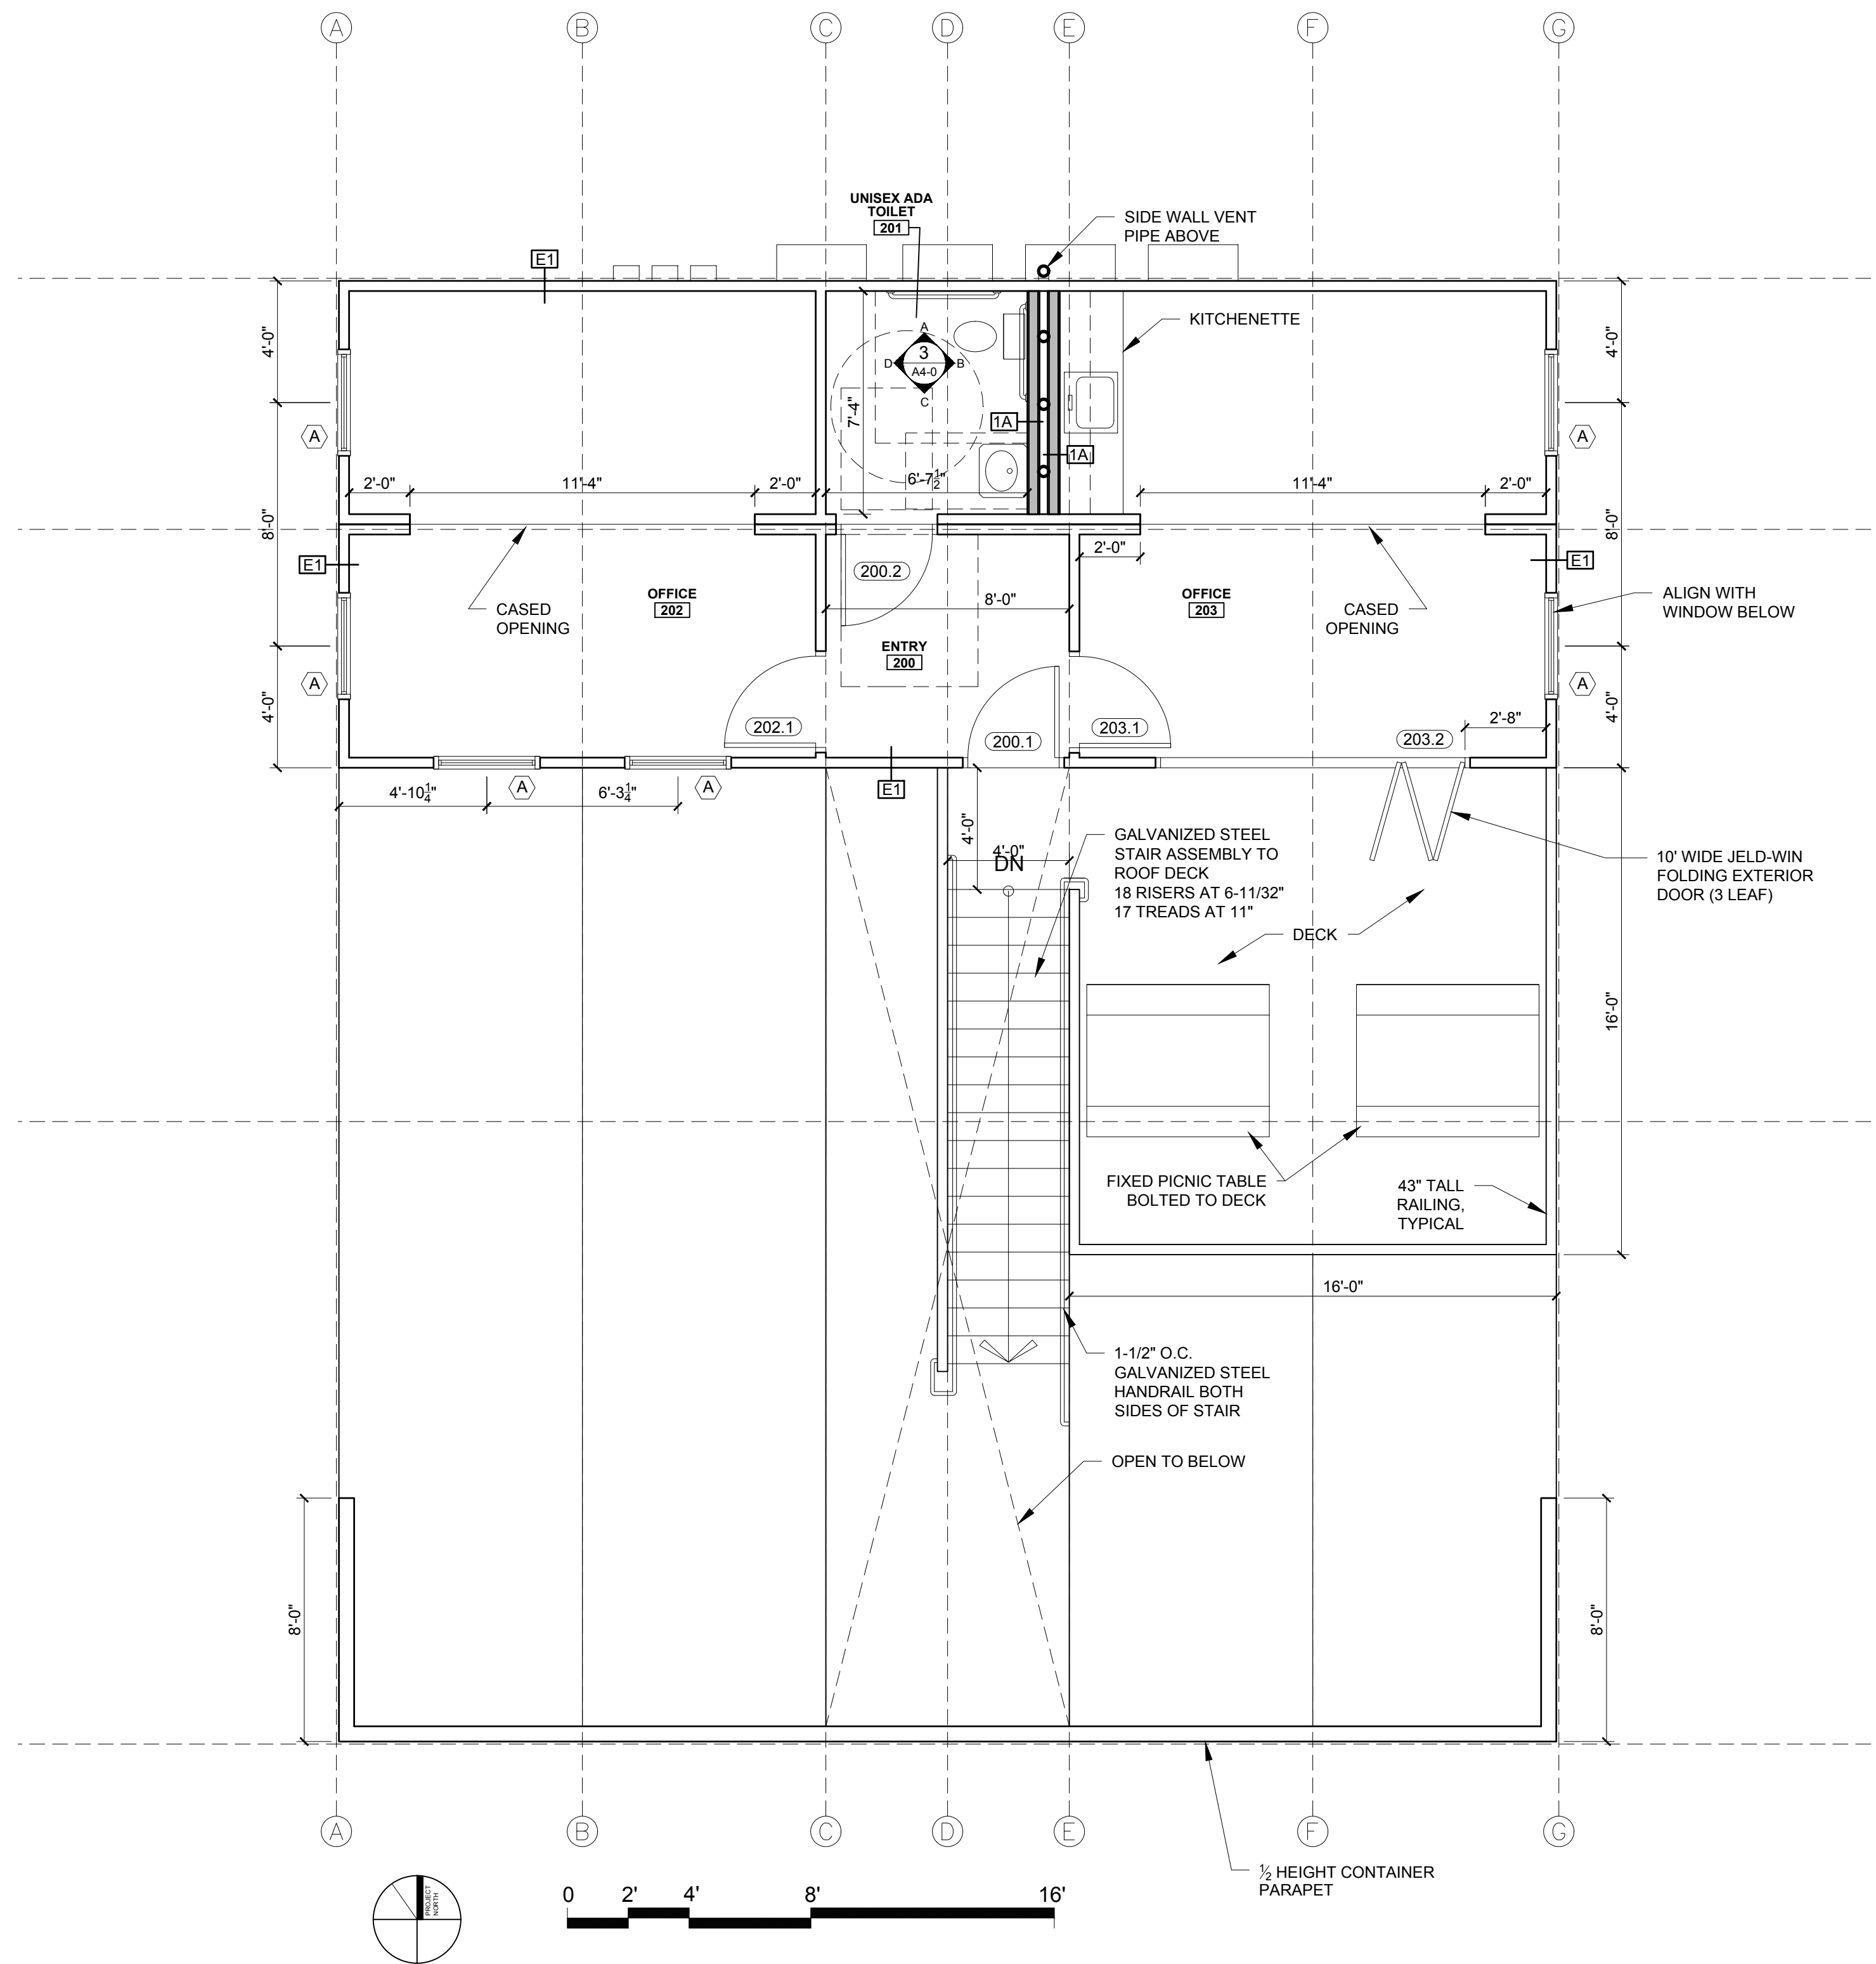

© 2016 RYAN SENATORE ARCHITECTURE

93 WASHINGTON AVE.
PORTLAND, MAINE

CONSULTANTS:

REVISIONS:

DATE: SEPTEMBER 29, 2016

PROJECT No. 1626

DRAWN BY: RJS / RRT

CHECKED BY: RJS

SCALE: AS NOTED

SHEET TITLE:

SECOND FLOOR PLAN

A1-1

1 SECOND FLOOR PLAN
1/4" = 1'-0"