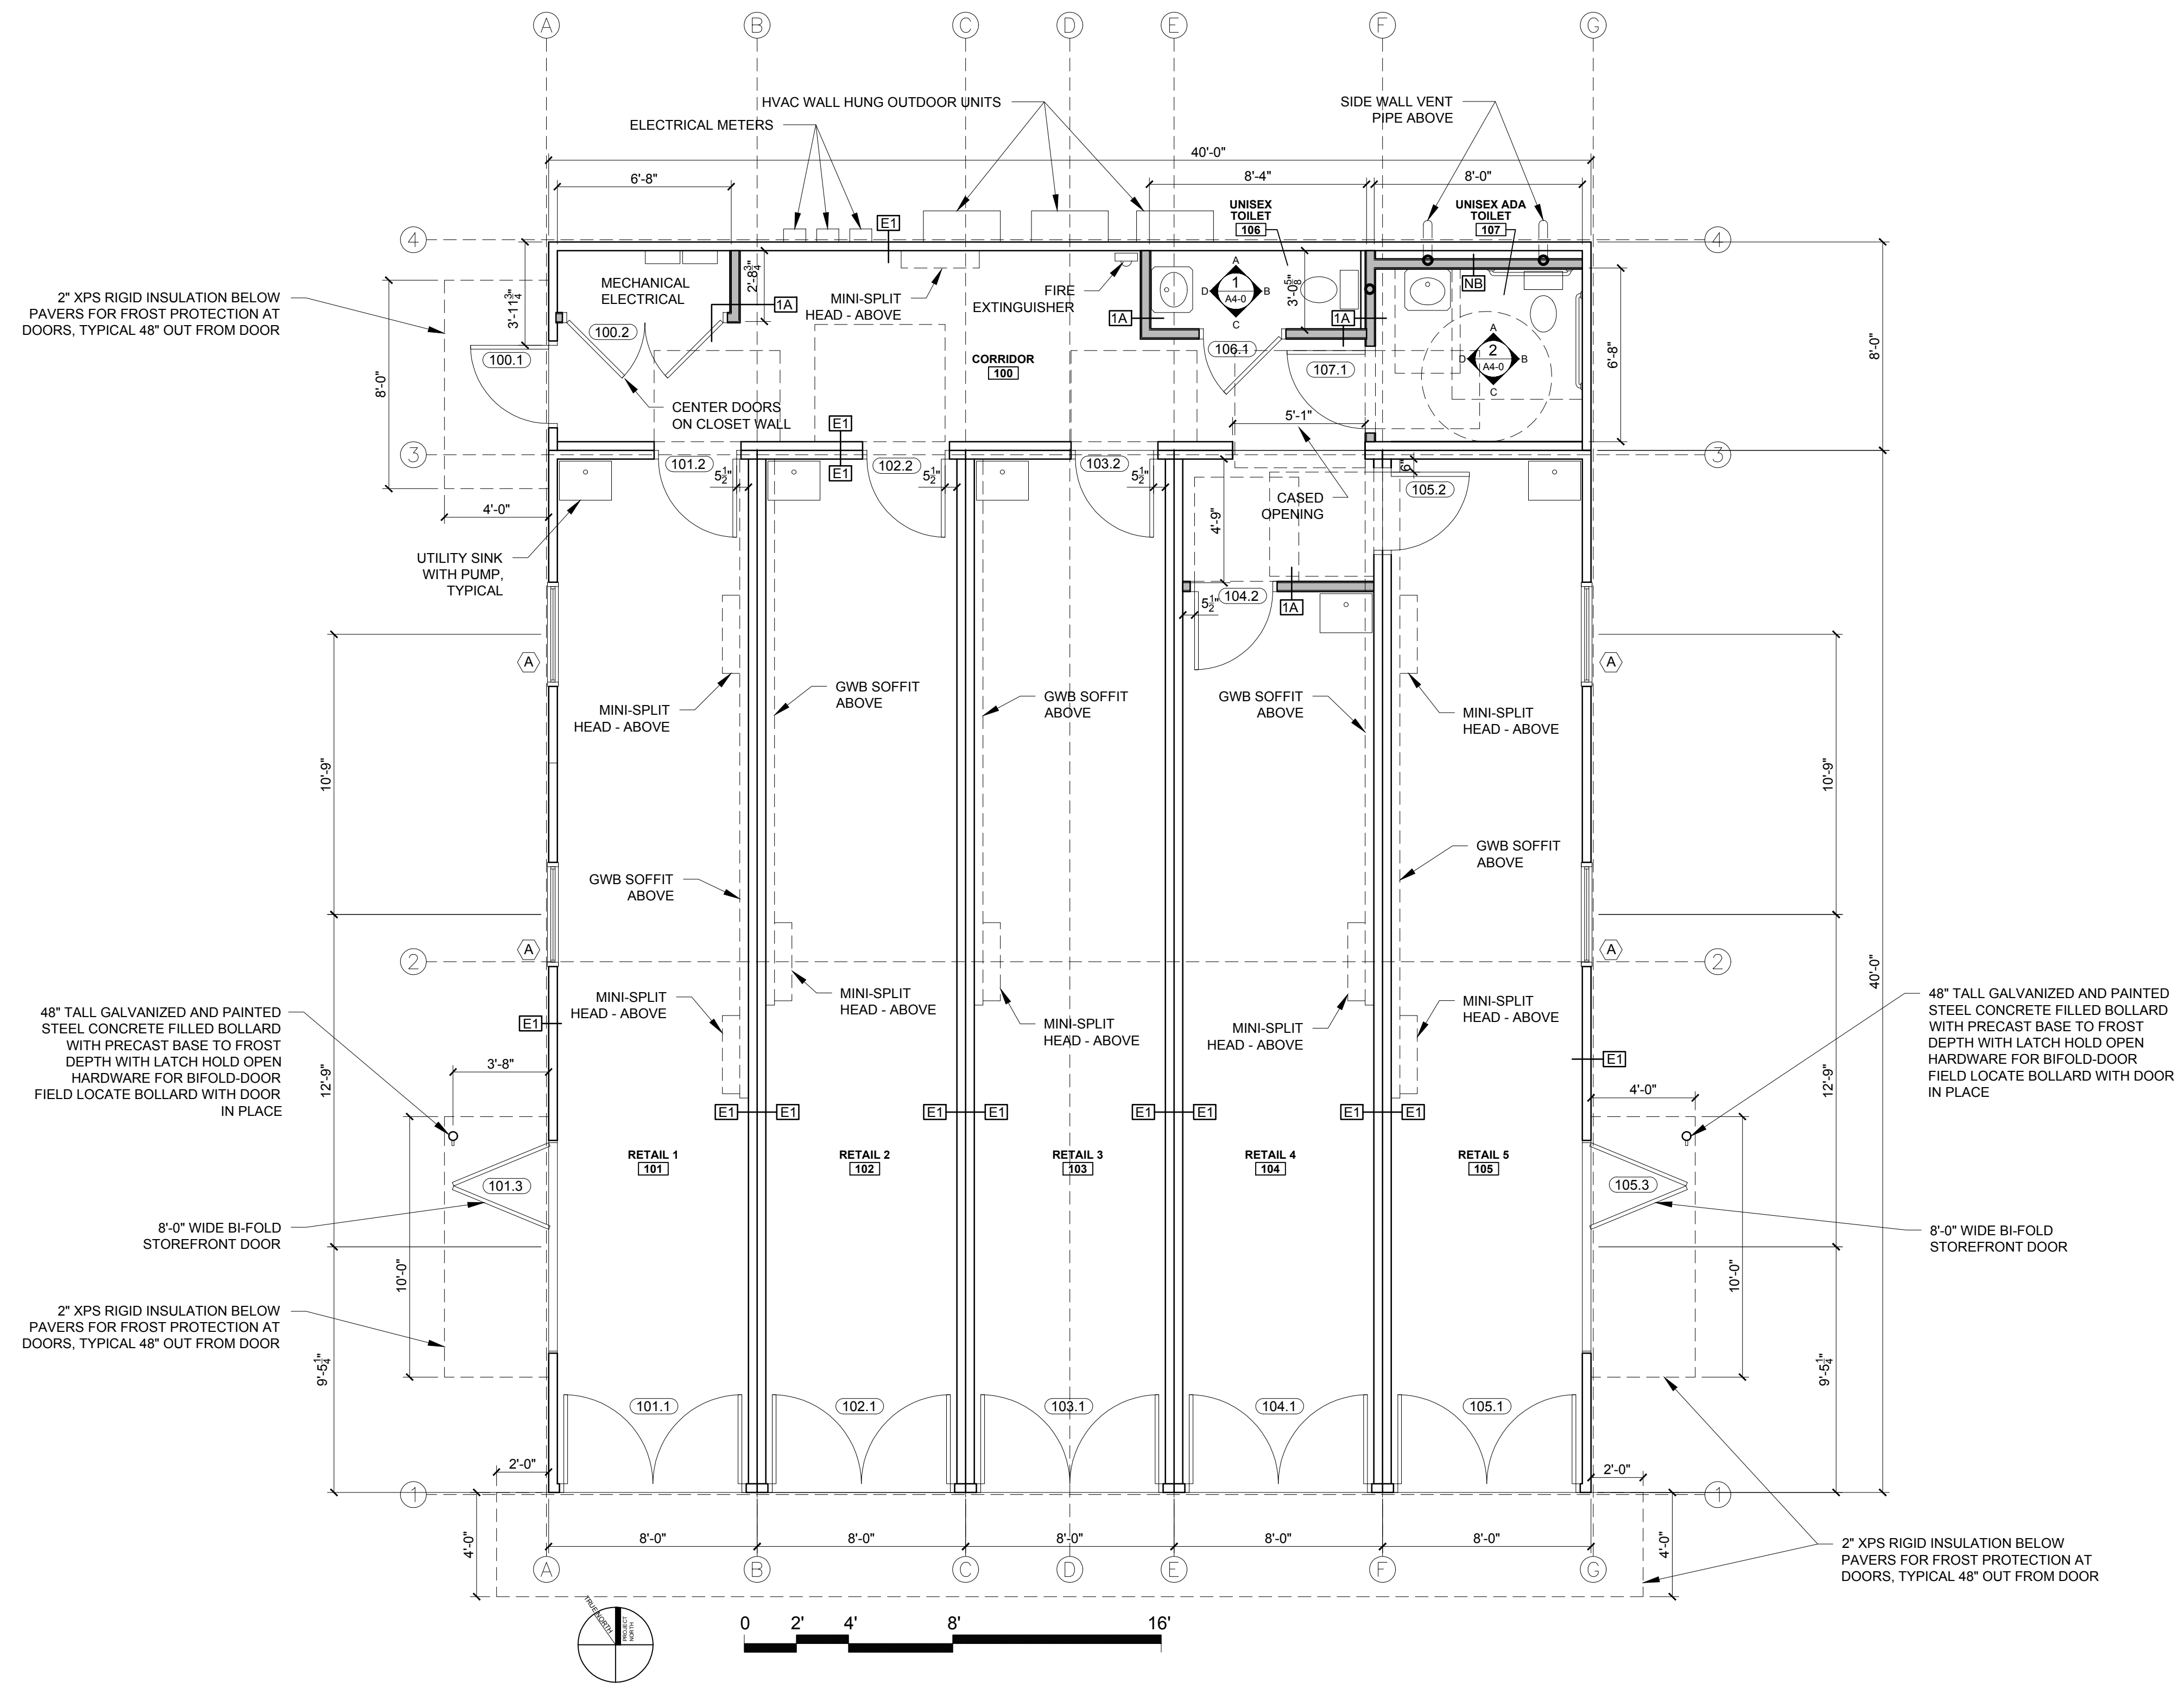

© 2016 RYAN SENATORE ARCHITECTURE

93 WASHINGTON AVE.
PORTLAND, MAINE

CONSULTANTS:

REVISIONS:

DATE: JULY 26, 2016

PROJECT No. 1626

DRAWN BY: RJS / RRT

CHECKED BY: RJS

SCALE: AS NOTED

SHEET TITLE:

FLOOR PLAN

A1-0

1 FLOOR PLAN
1/4" = 1'-0"