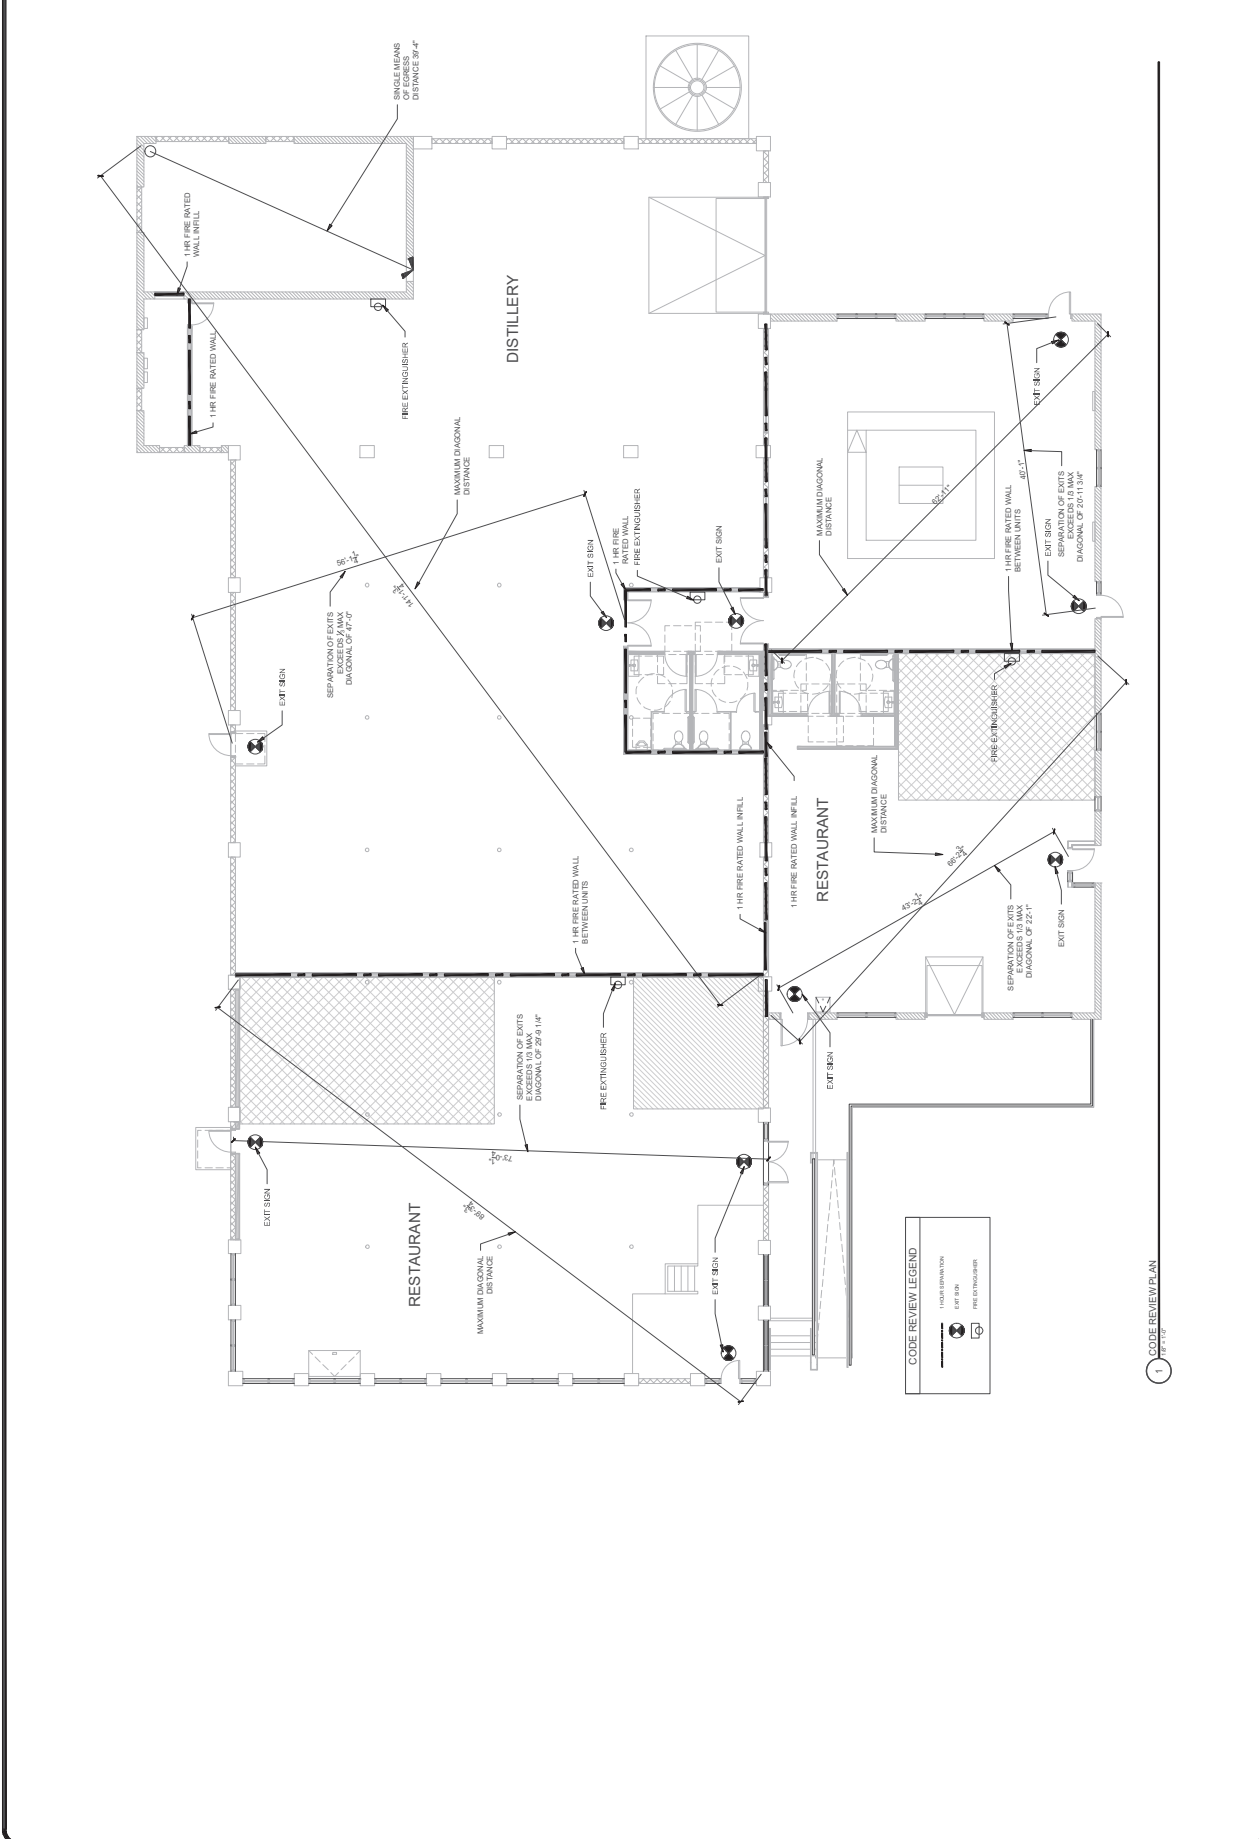

REVISIONS

DATE:	DECEMBER 1, 2018
PROJECT NO.:	1803
DRAWN BY:	JPT
CHECKED BY:	RIS
SCALE:	AS NOTED

SHEET TITLE
CODE REVIEW
PLAN

G1-1

1 CODE REVIEW PLAN