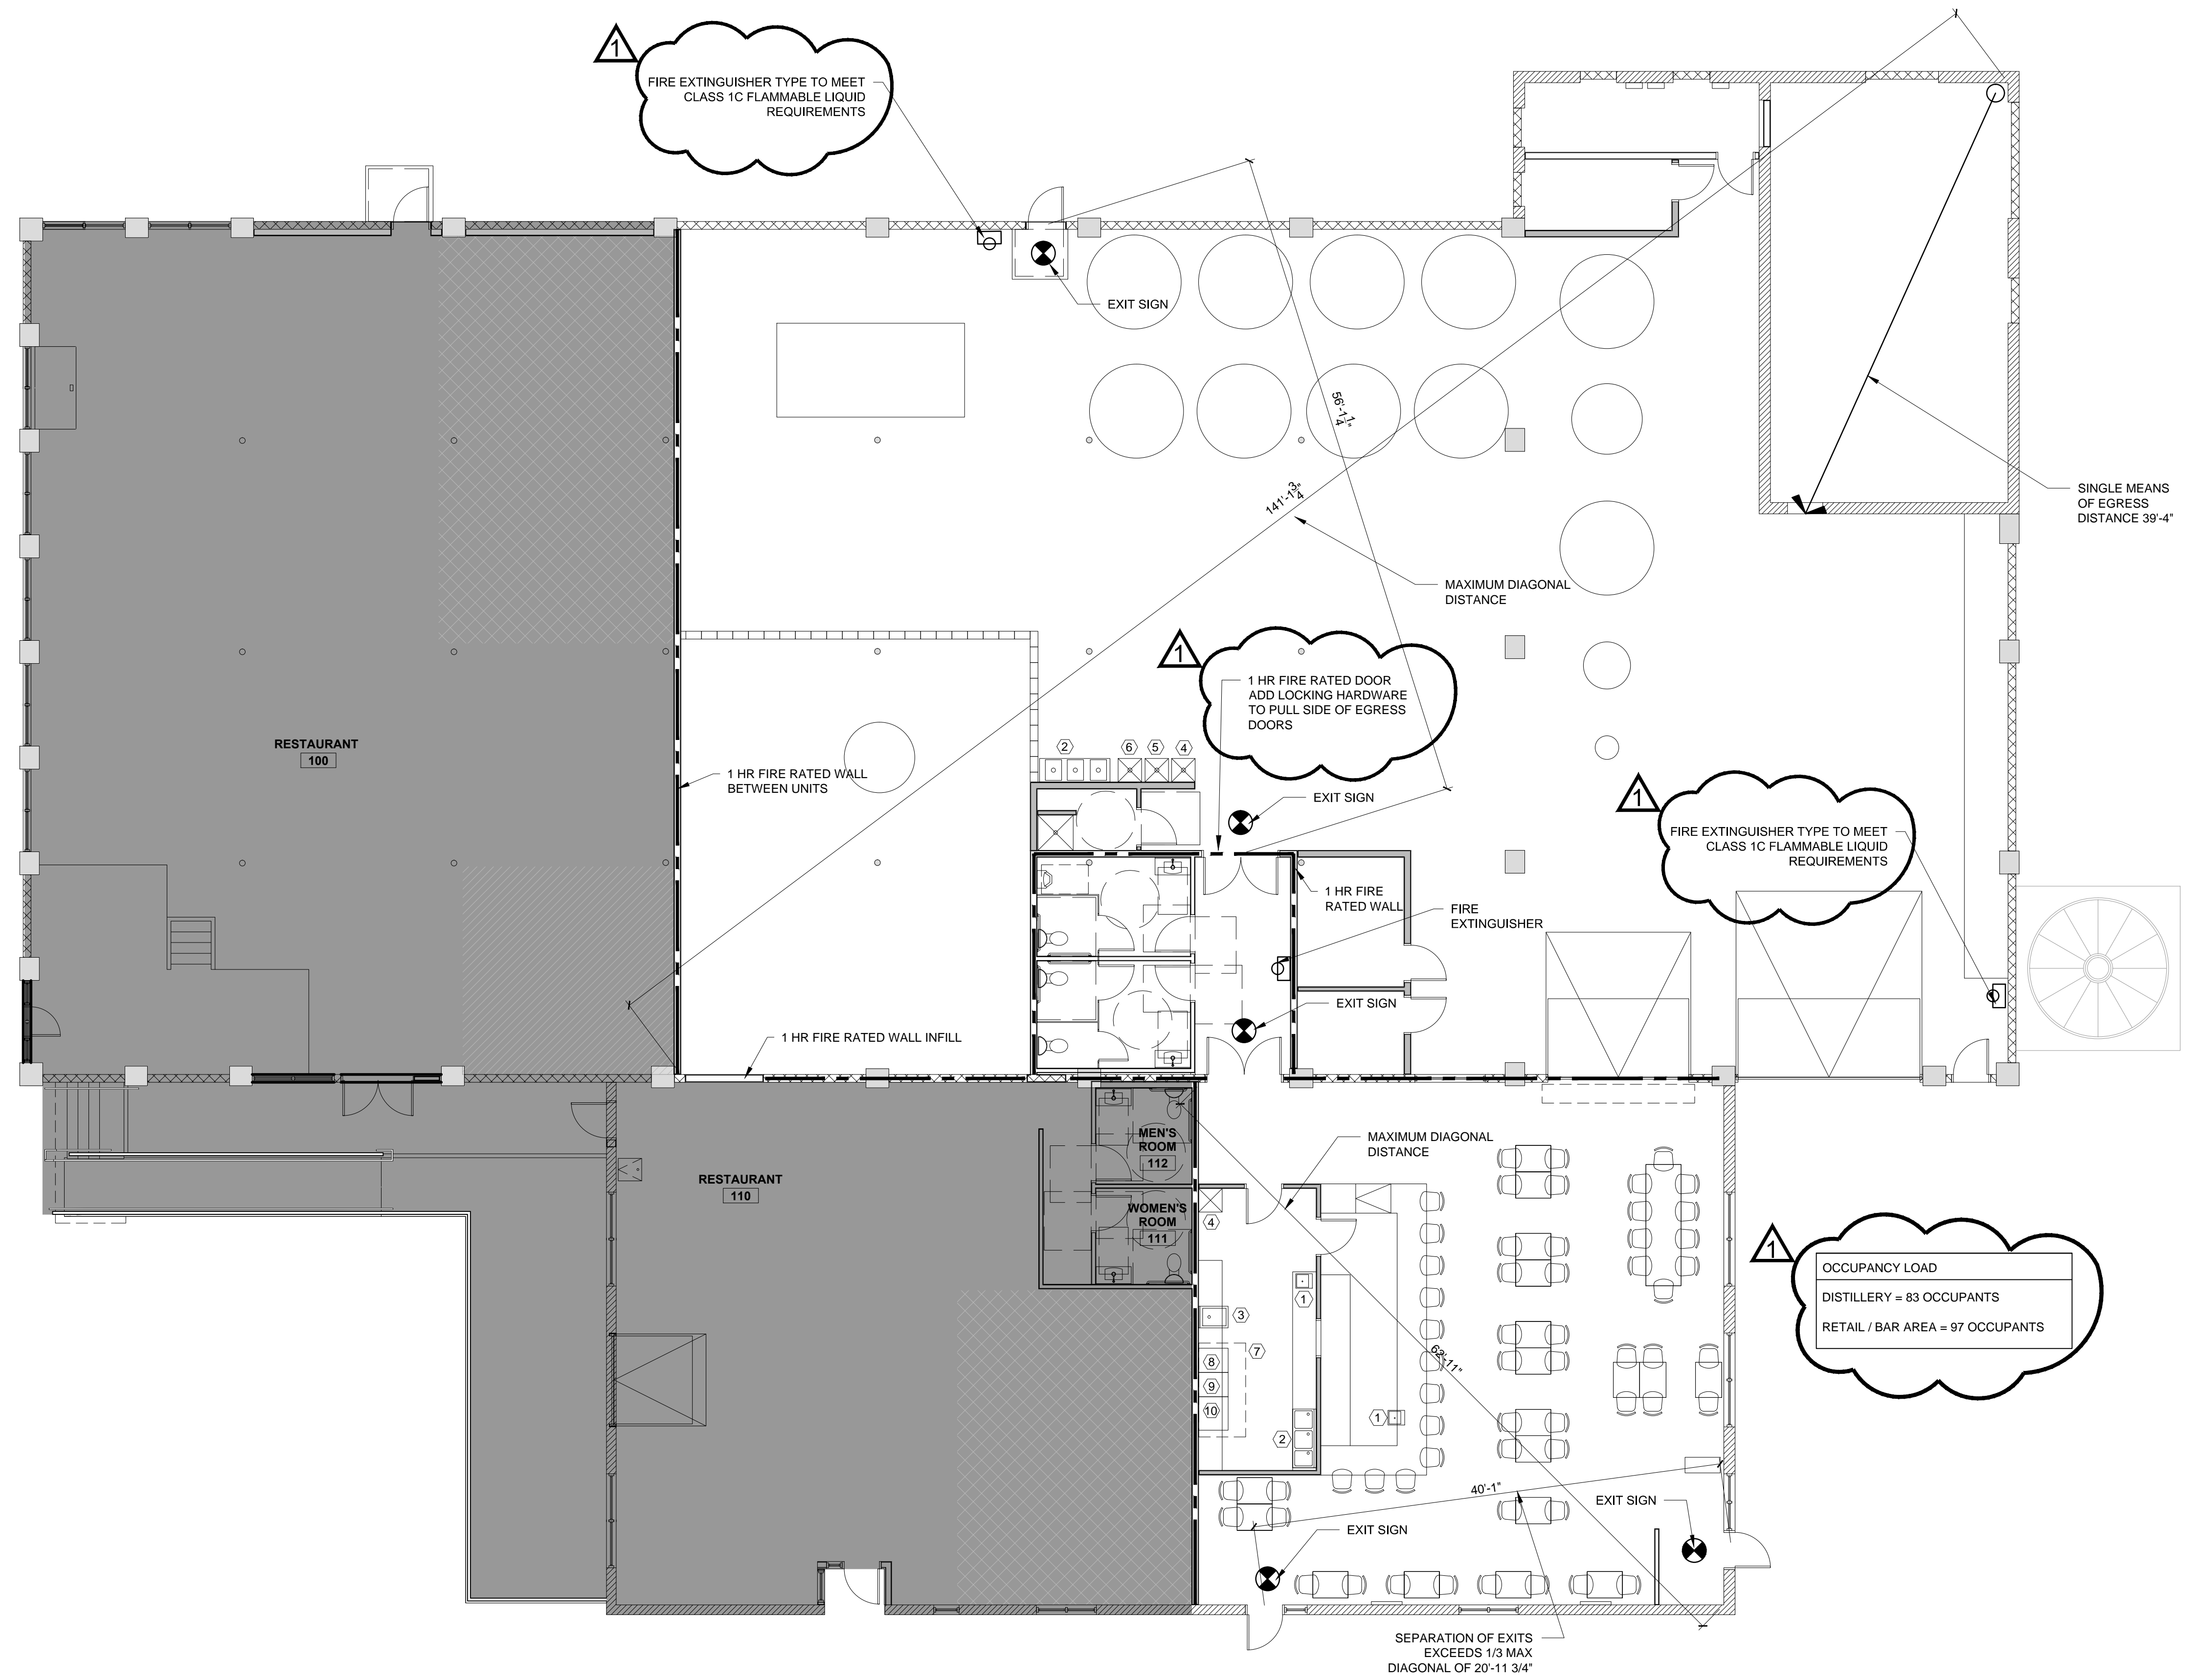

© 2017 RYAN SENATORE ARCHITECTURE

MAINE CRAFT DISTILLING
123 WASHINGTON STREET
PORTLAND, MAINE

CONSULTANTS:

REVISIONS:
REVISION #1 - 05 / 03 / 15

DATE: FEBRUARY 14, 2017

PROJECT No. 1666

DRAWN BY: RRT

CHECKED BY: RJS

SCALE: AS NOTED

SHEET TITLE:
CODE REVIEW PLAN

G1-1