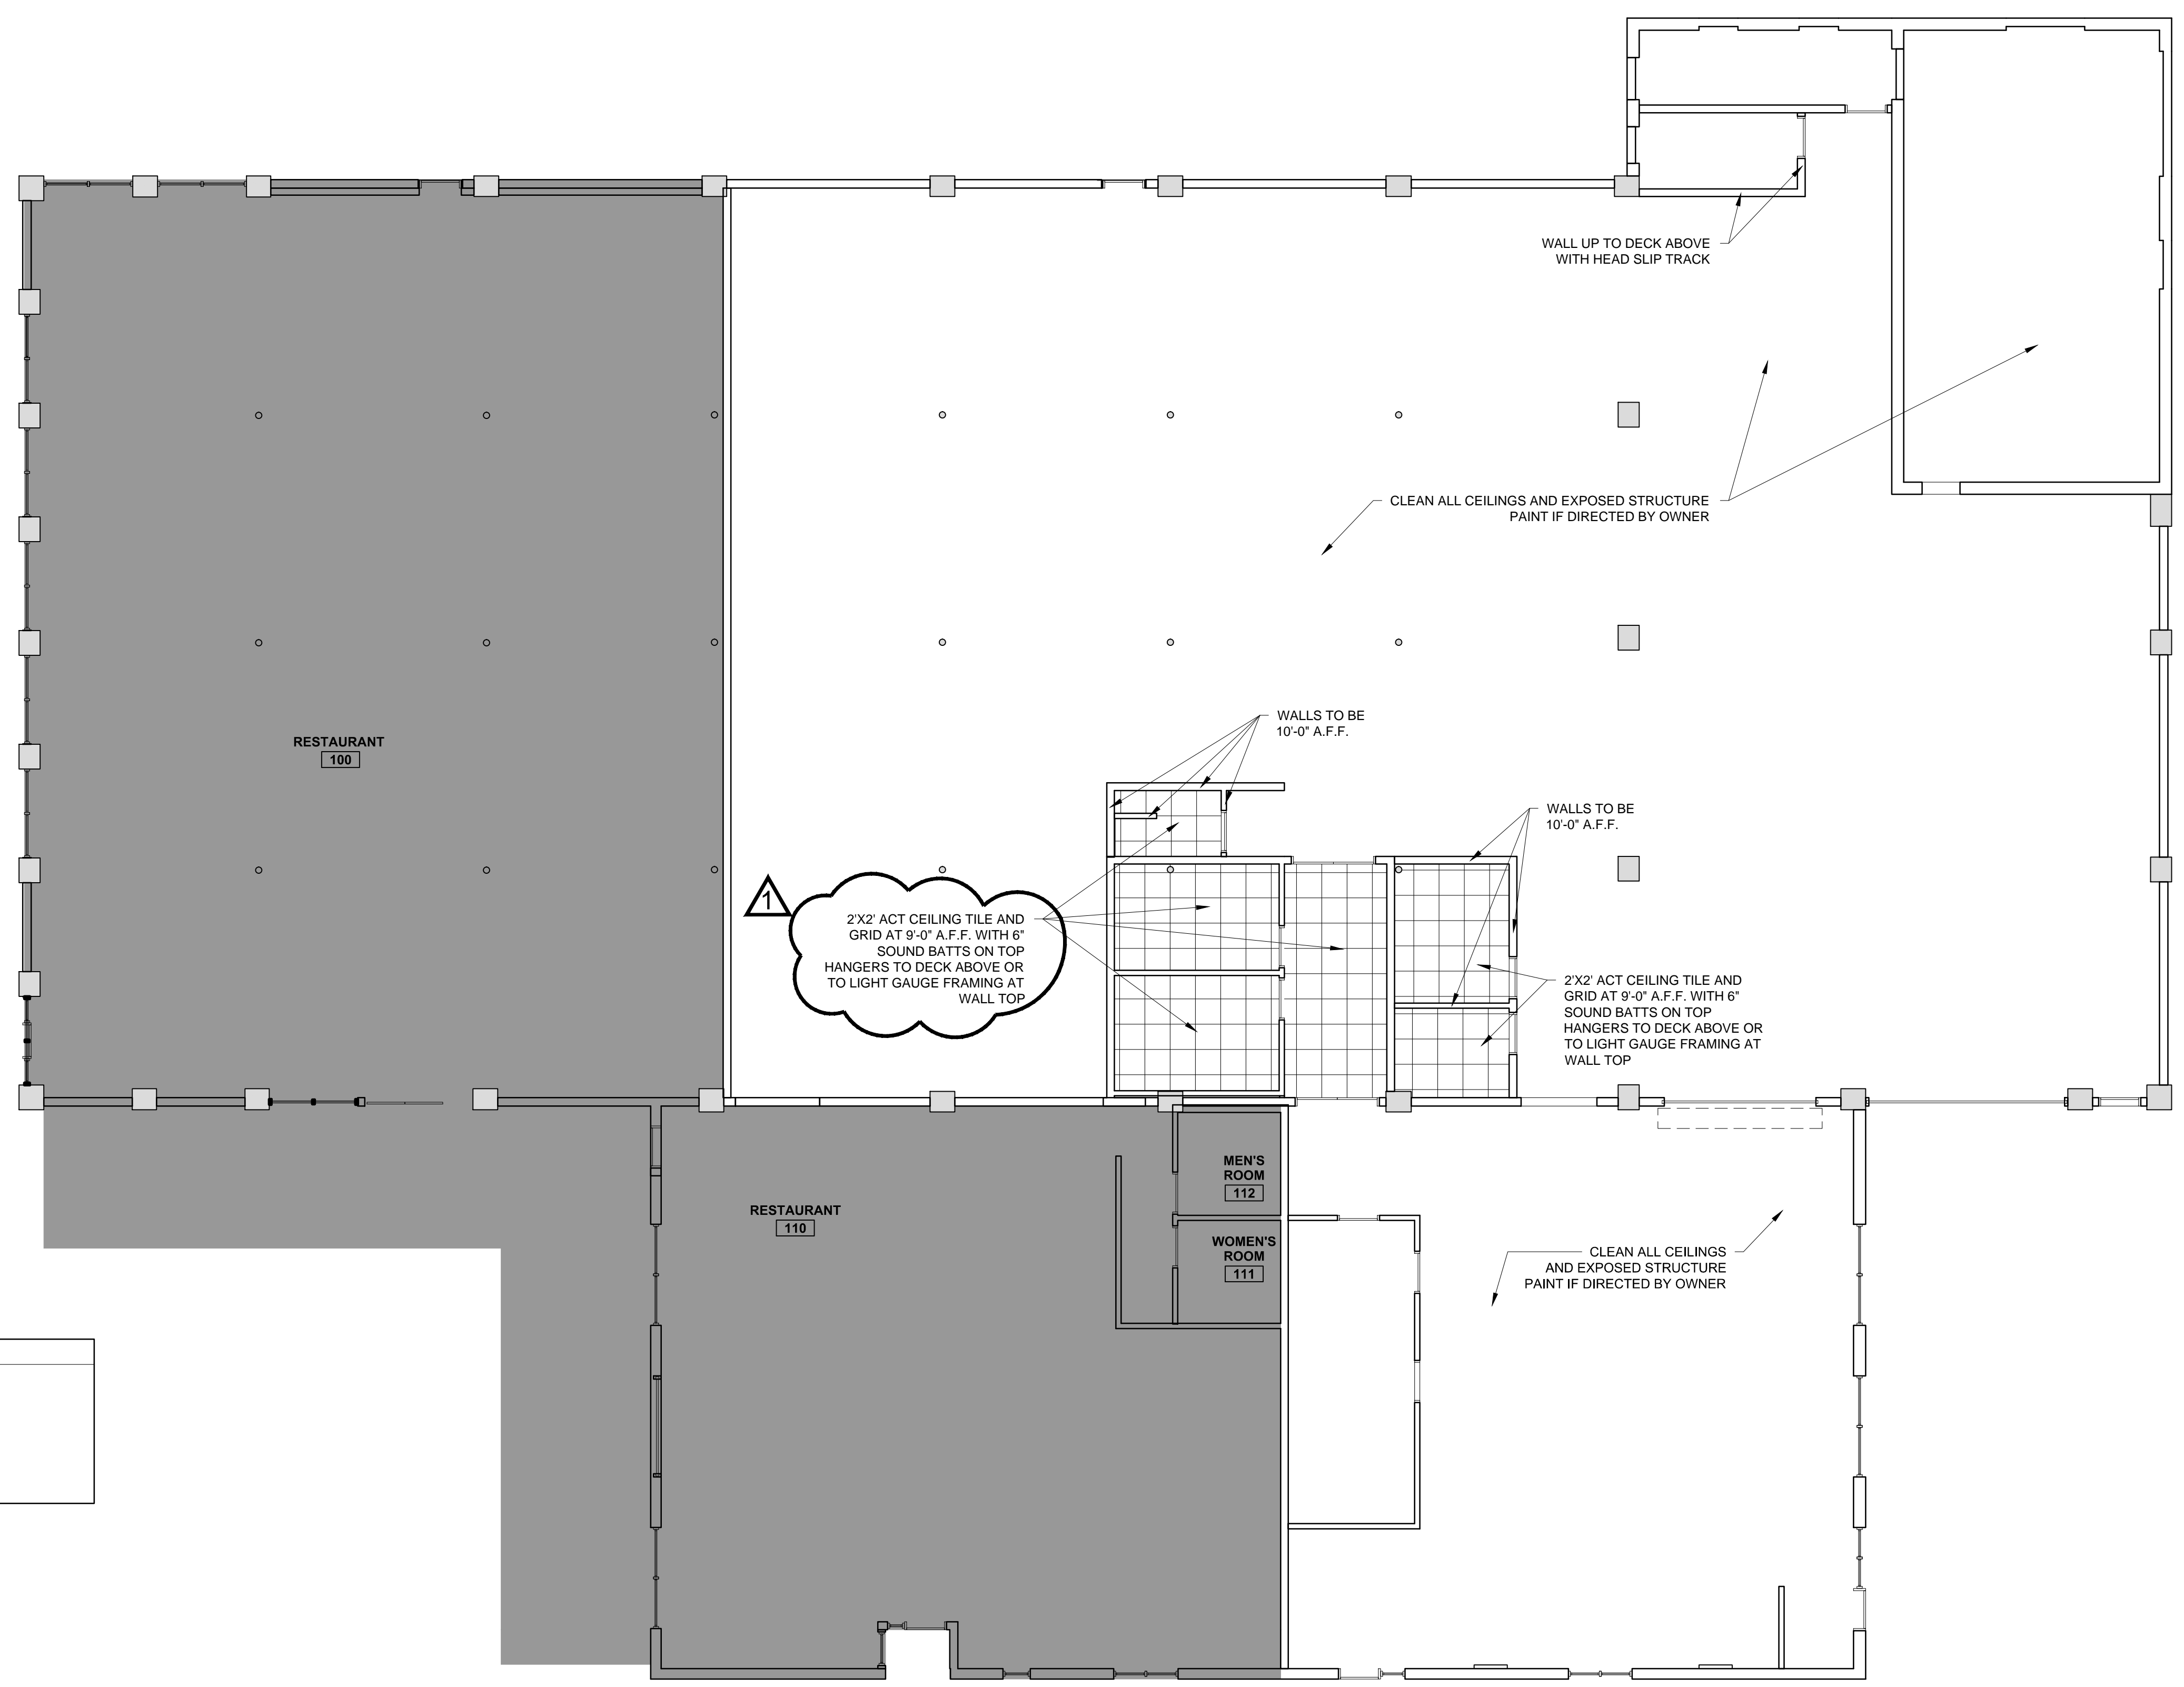

CONSULTANTS:

REVISIONS:  
△ REVISION #1 - 5 / 17 / 17

DATE: FEBRUARY 14, 2017

PROJECT No. 1666

DRAWN BY: RRT

CHECKED BY: RJS

SCALE: AS NOTED

SHEET TITLE:  
**REFLECTED CEILING PLAN**

**A1-2**

**RCP NOTES**  
1.) LIGHTS NOT SHOWN - TBD BY OWNER

1 REFLECTED CEILING PLAN  
1/8" = 1'-0"