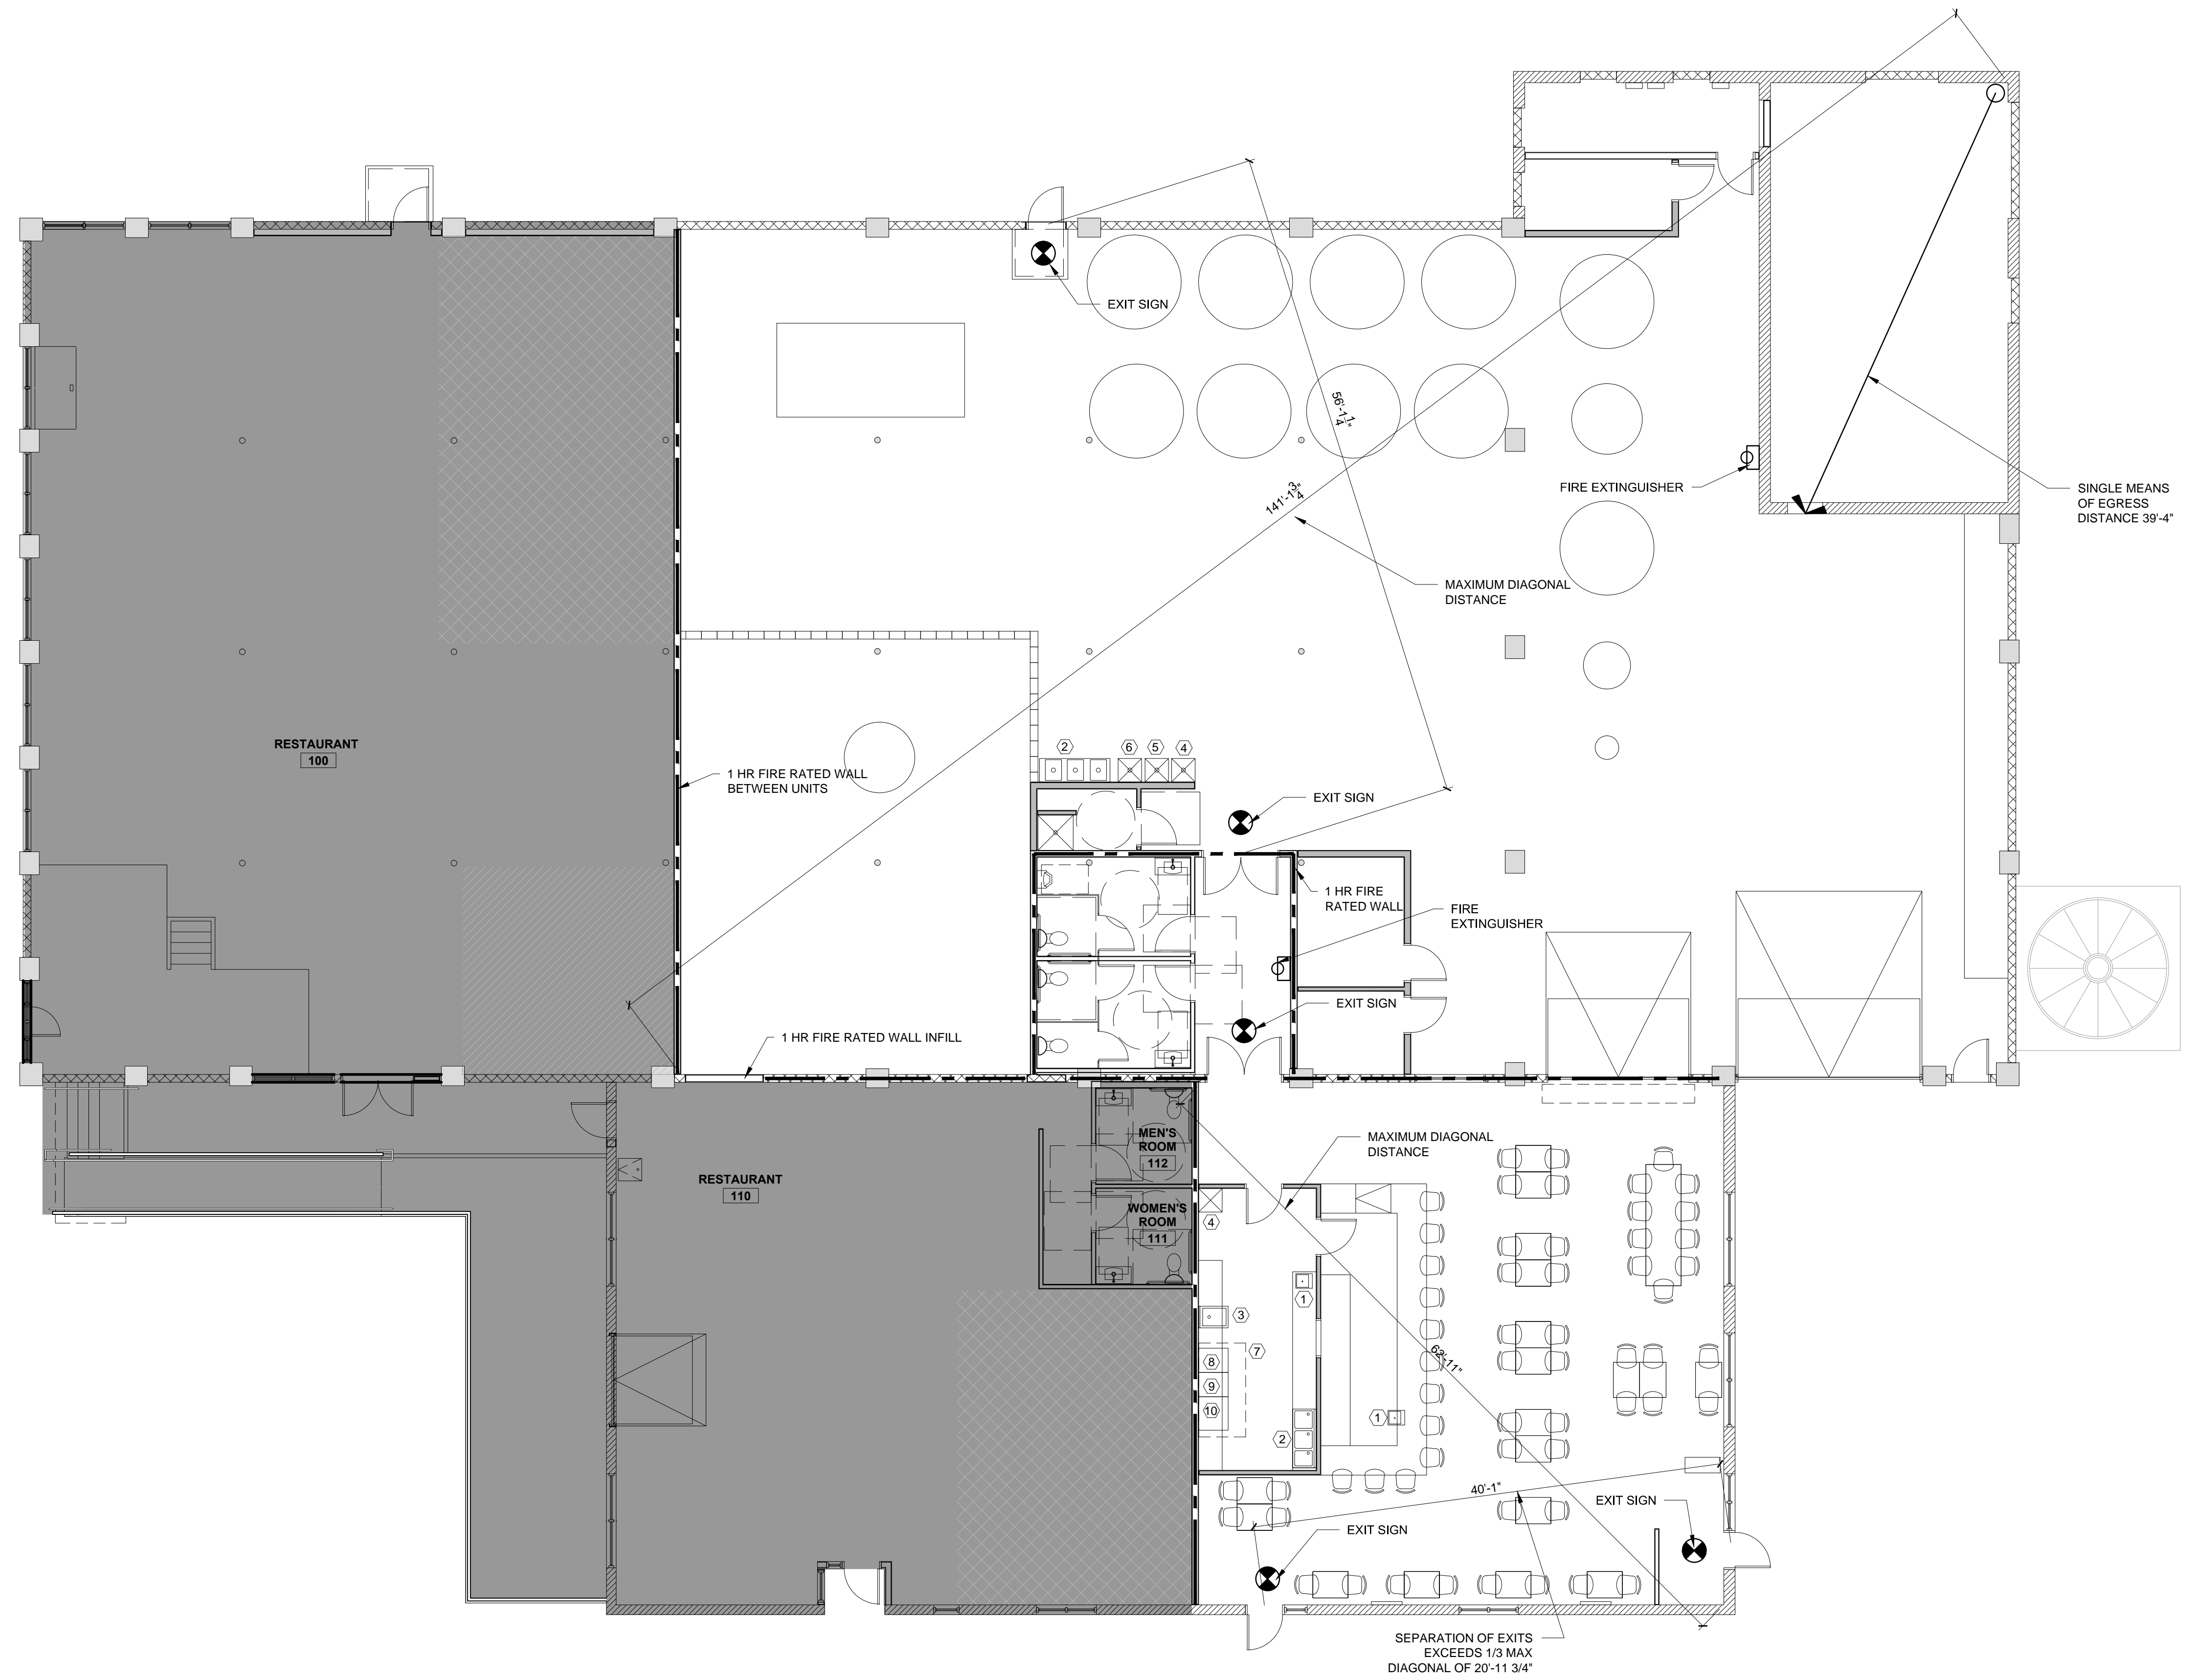

© 2017 RYAN SENATORE ARCHITECTURE

MAINE CRAFT DISTILLING
123 WASHINGTON STREET
PORTLAND, MAINE

CONSULTANTS:

REVISIONS:

DATE: FEBRUARY 14, 2017

PROJECT No. 1666

DRAWN BY: RRT

CHECKED BY: RJS

SCALE: AS NOTED

SHEET TITLE:
CODE REVIEW PLAN

G1-1