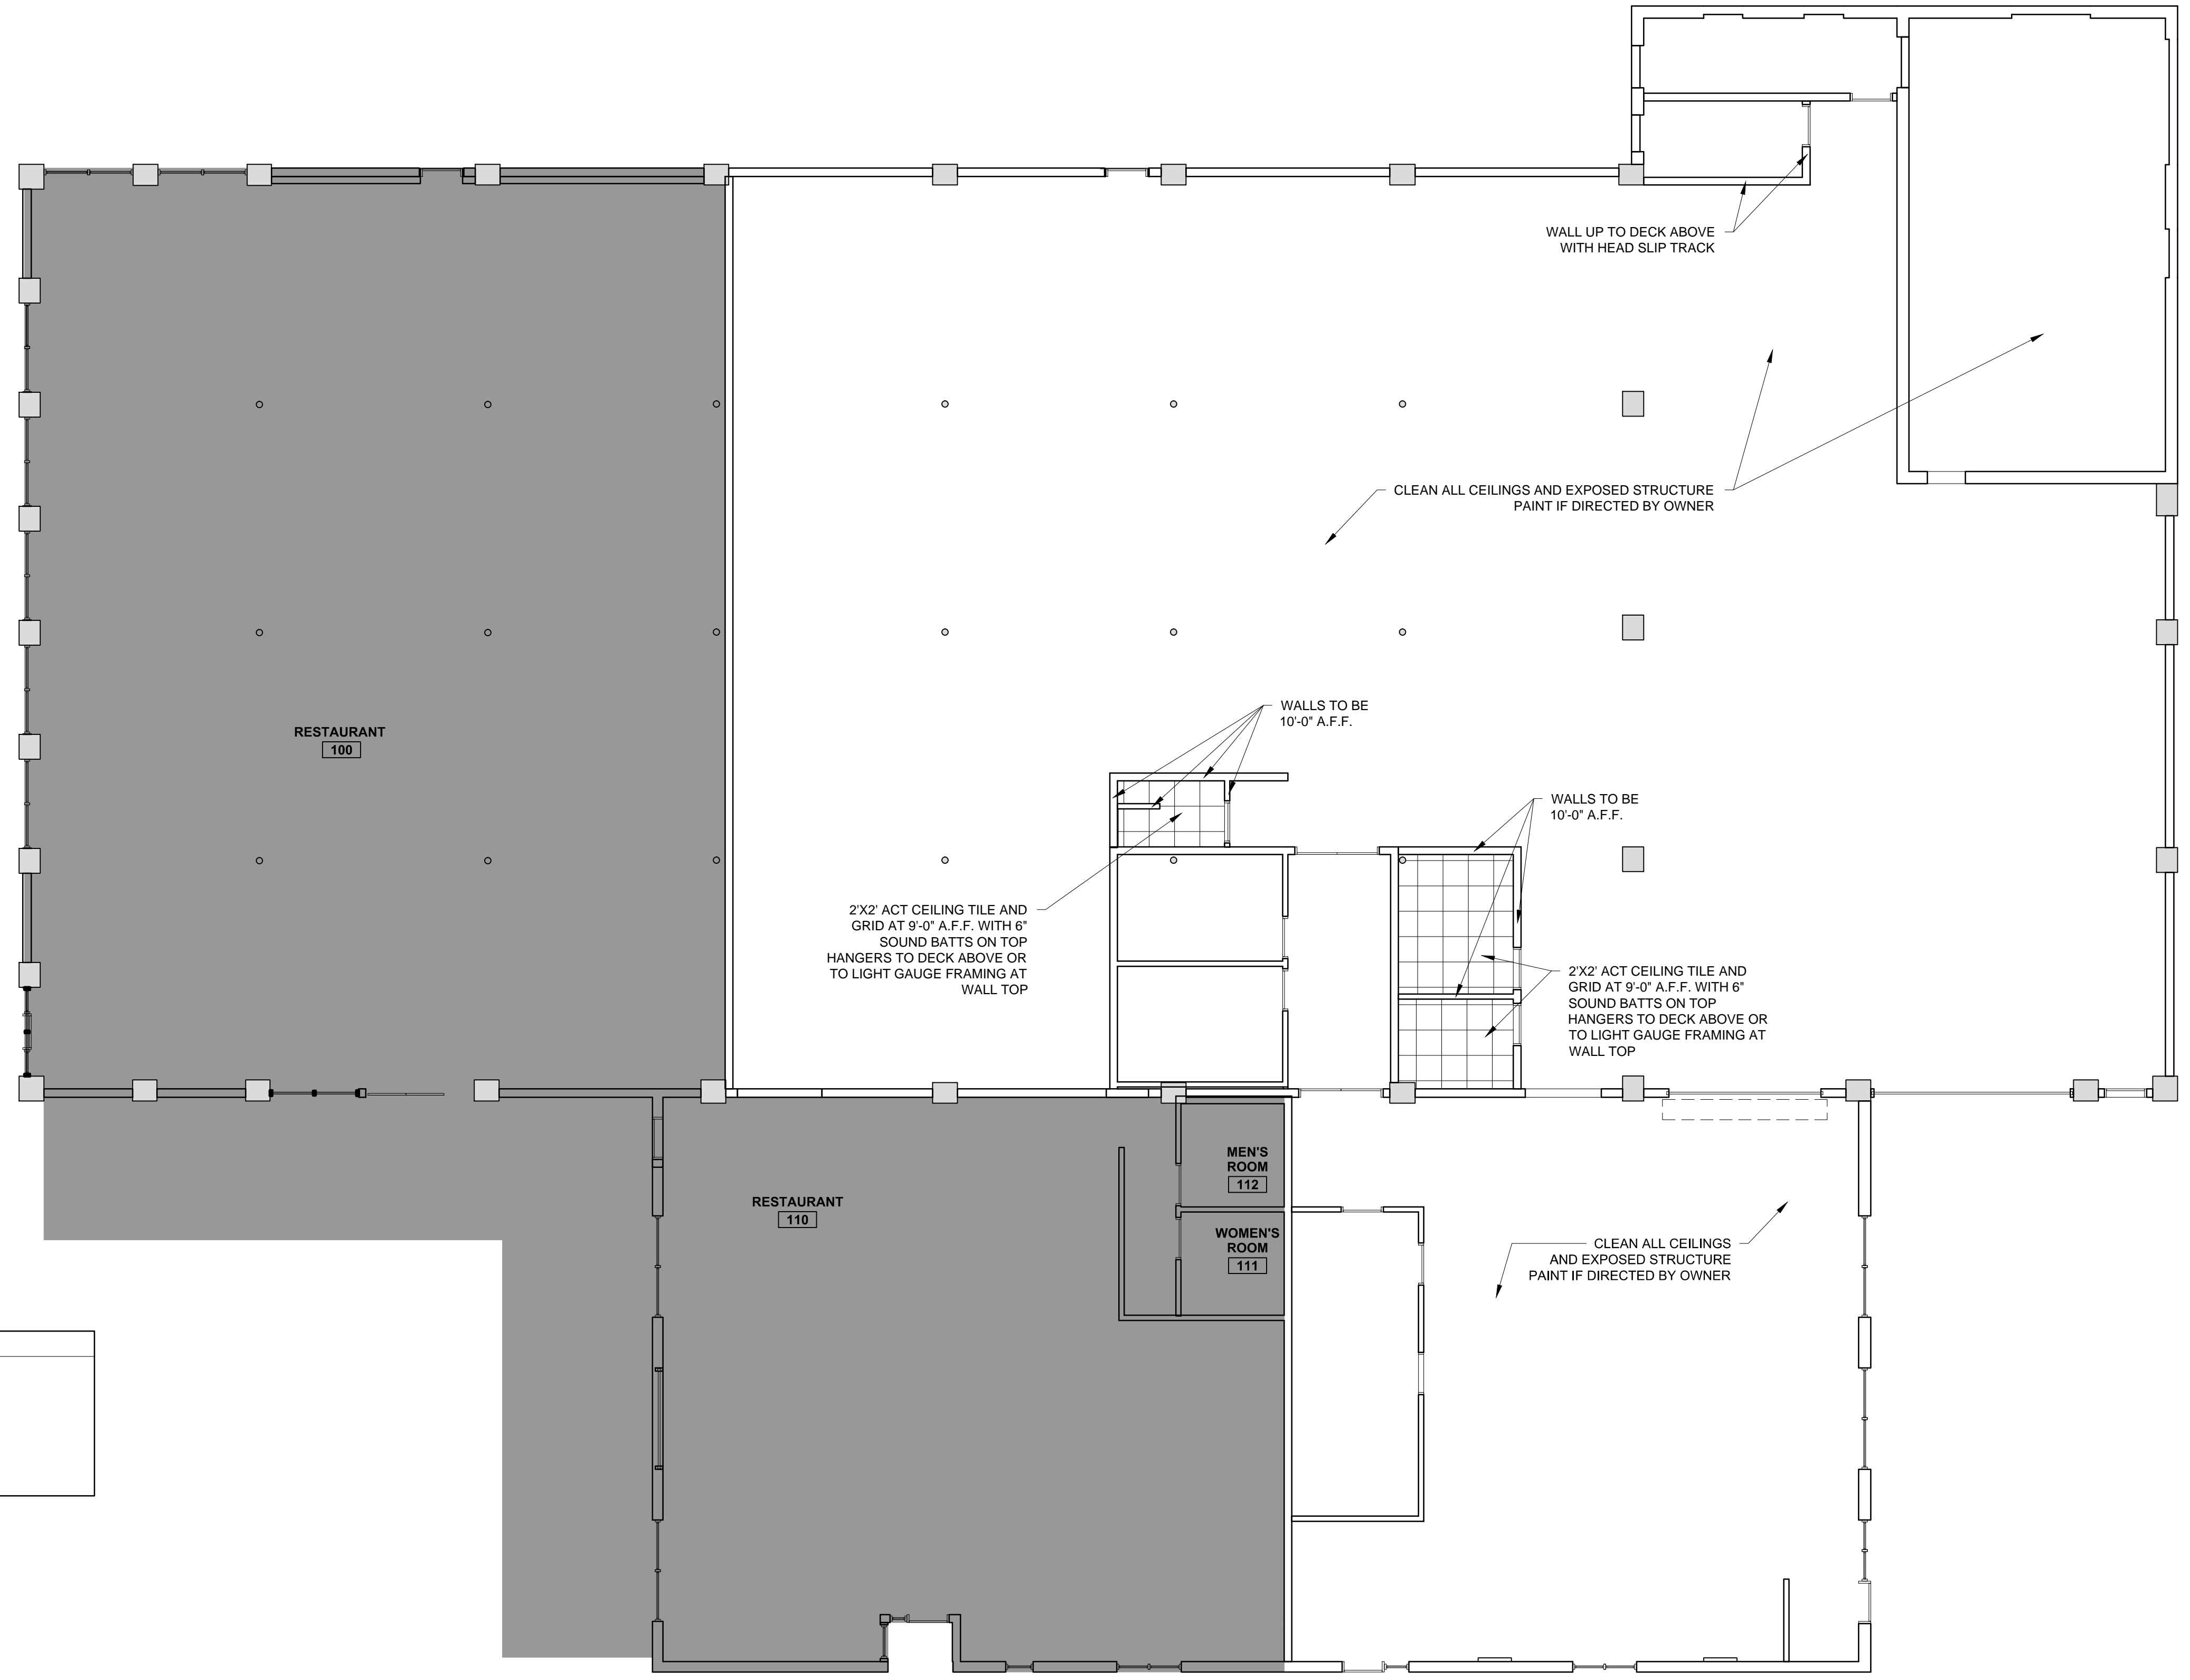

© 2017 RYAN SENATORE ARCHITECTURE

MAINE CRAFT DISTILLING
123 WASHINGTON STREET
PORTLAND, MAINE

CONSULTANTS:

REVISIONS:

DATE: FEBRUARY 14, 2017

PROJECT No. 1666

DRAWN BY: RRT

CHECKED BY: RJS

SCALE: AS NOTED

SHEET TITLE:
REFLECTED CEILING PLAN

A1-2

RCP NOTES
1.) LIGHTS NOT SHOWN - TBD BY OWNER

1 REFLECTED CEILING PLAN
1/8" = 1'-0"