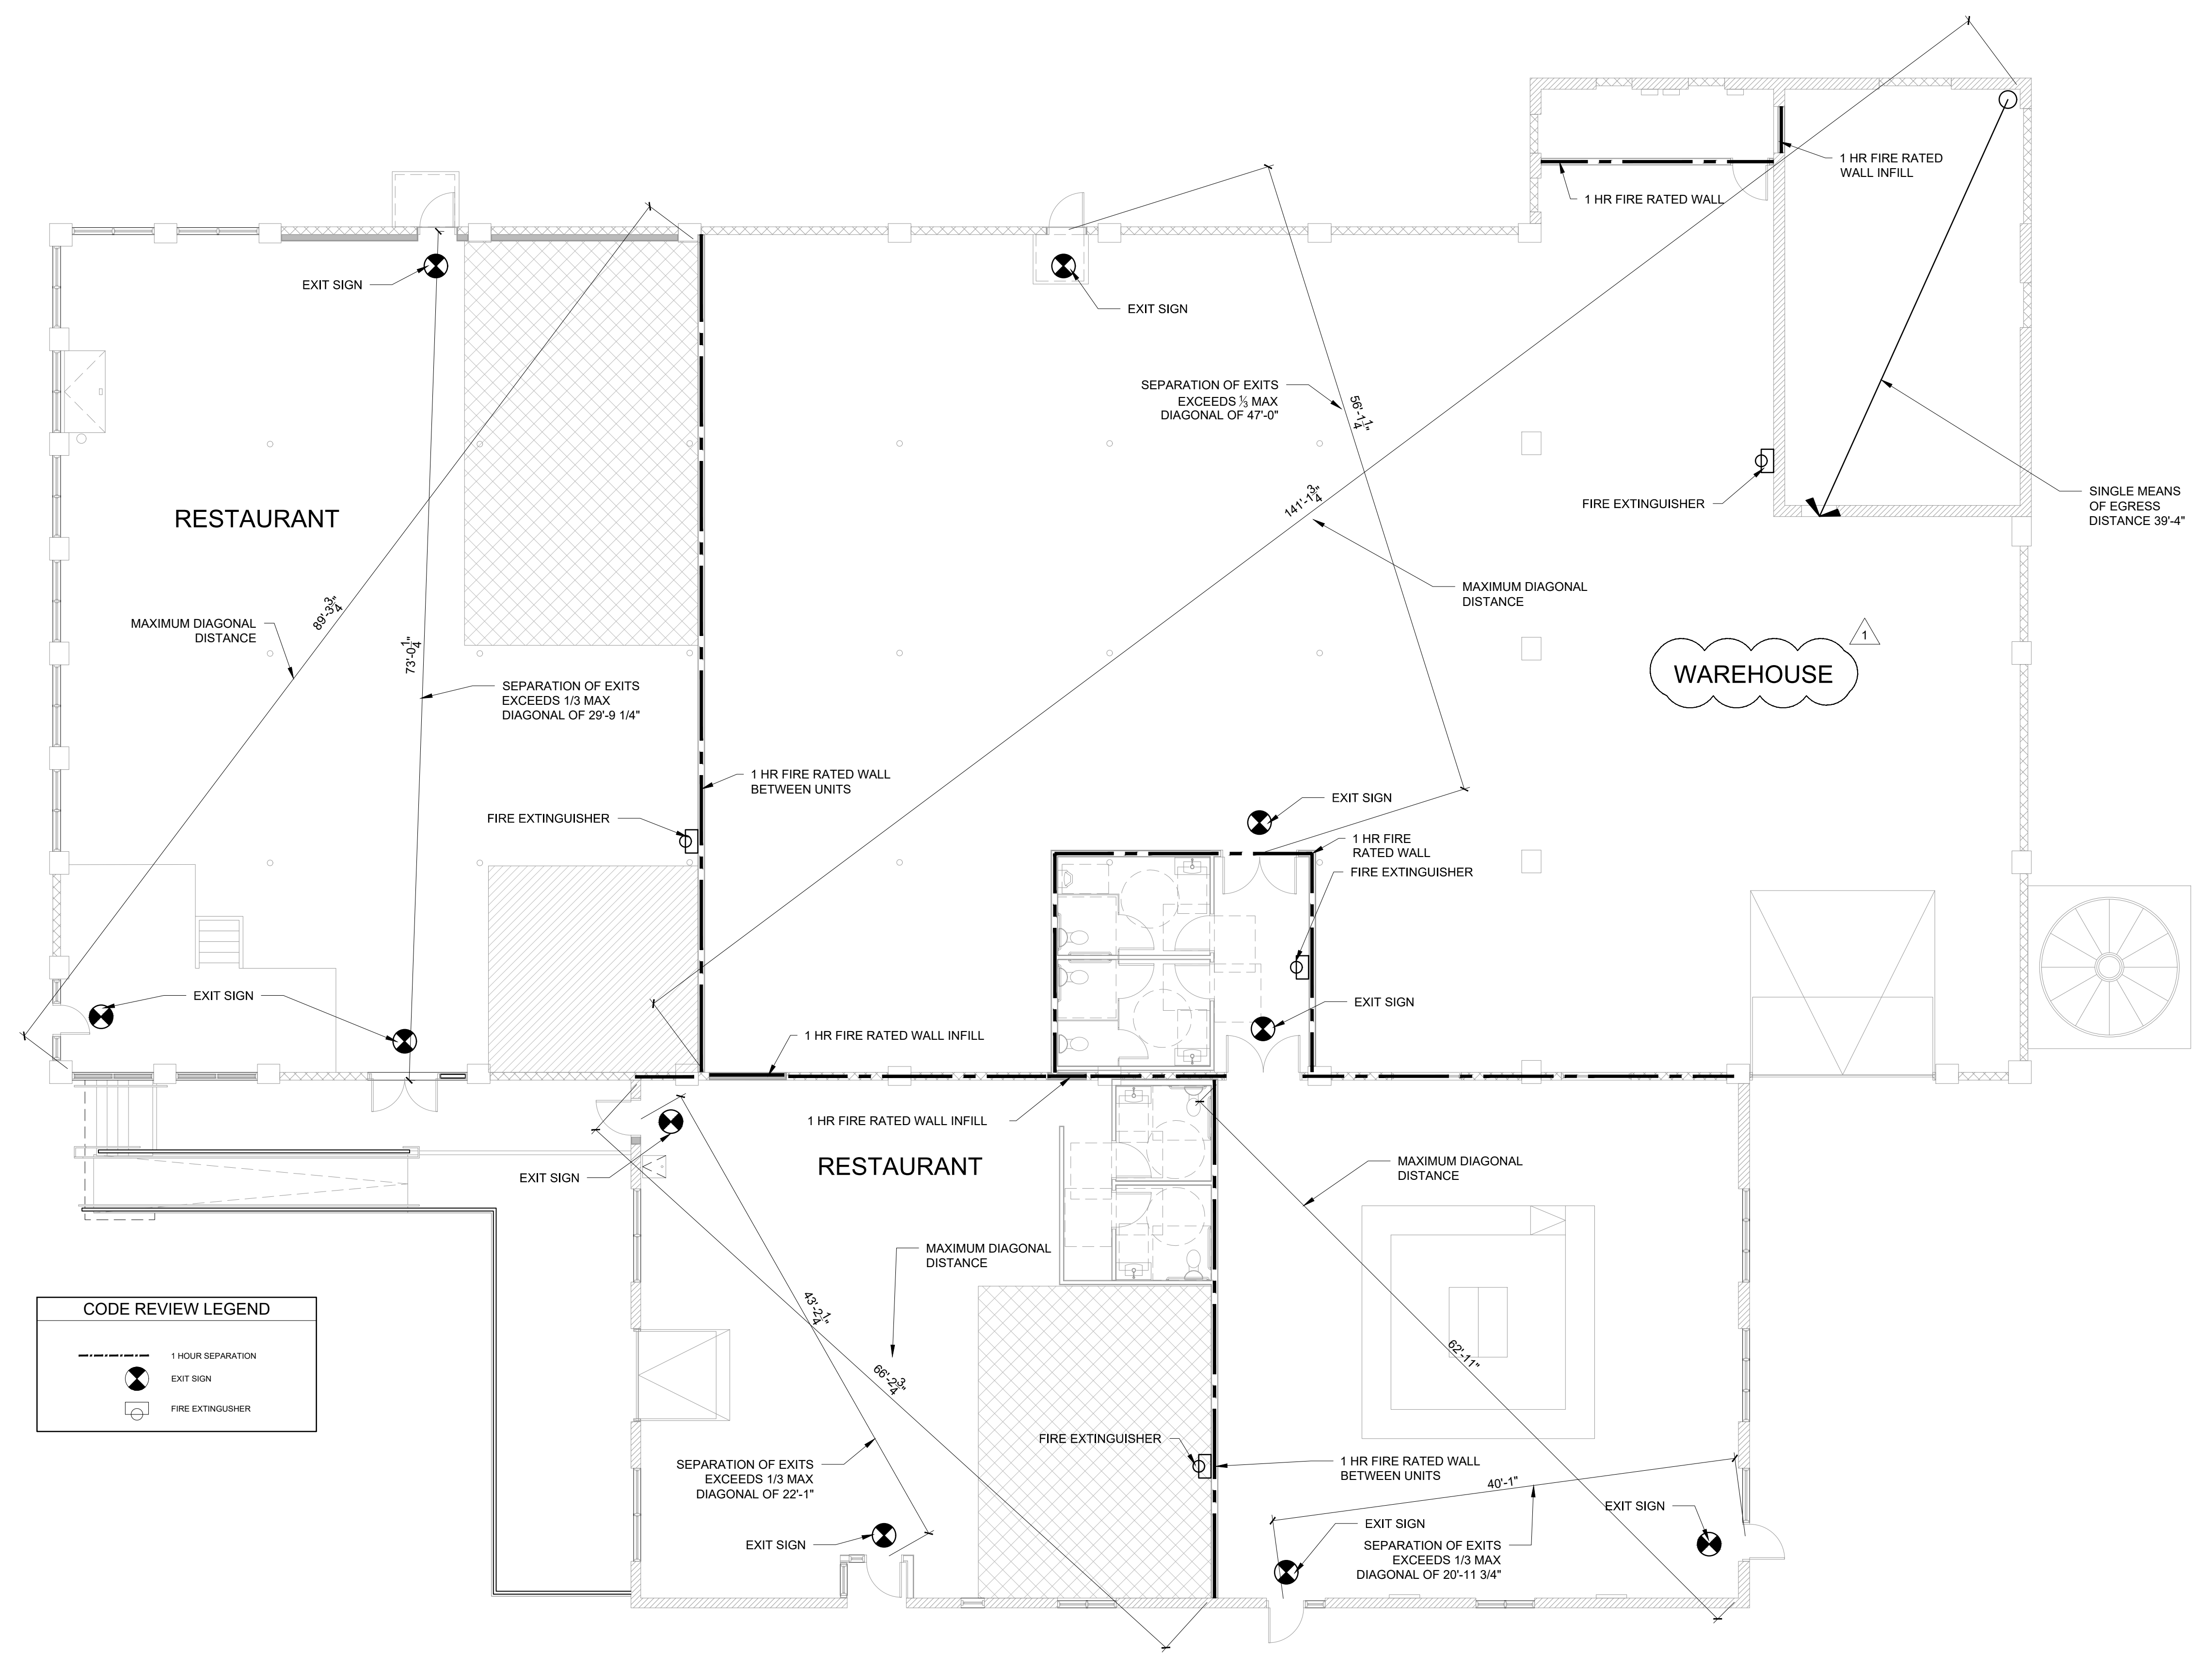

© 2016 RYAN SENATORE ARCHITECTURE

123 WASHINGTON
123 WASHINGTON AVENUE
PORTLAND, MAINE

CONSULTANTS:

REVISIONS:
REVISION #1 - 03/08/17

DATE: JANUARY 13, 2017

PROJECT No. 1638

DRAWN BY: JPF

CHECKED BY: RJS

SCALE: AS NOTED

SHEET TITLE:
CODE REVIEW PLAN

G1-1

1 CODE REVIEW PLAN
1/8" = 1'-0"