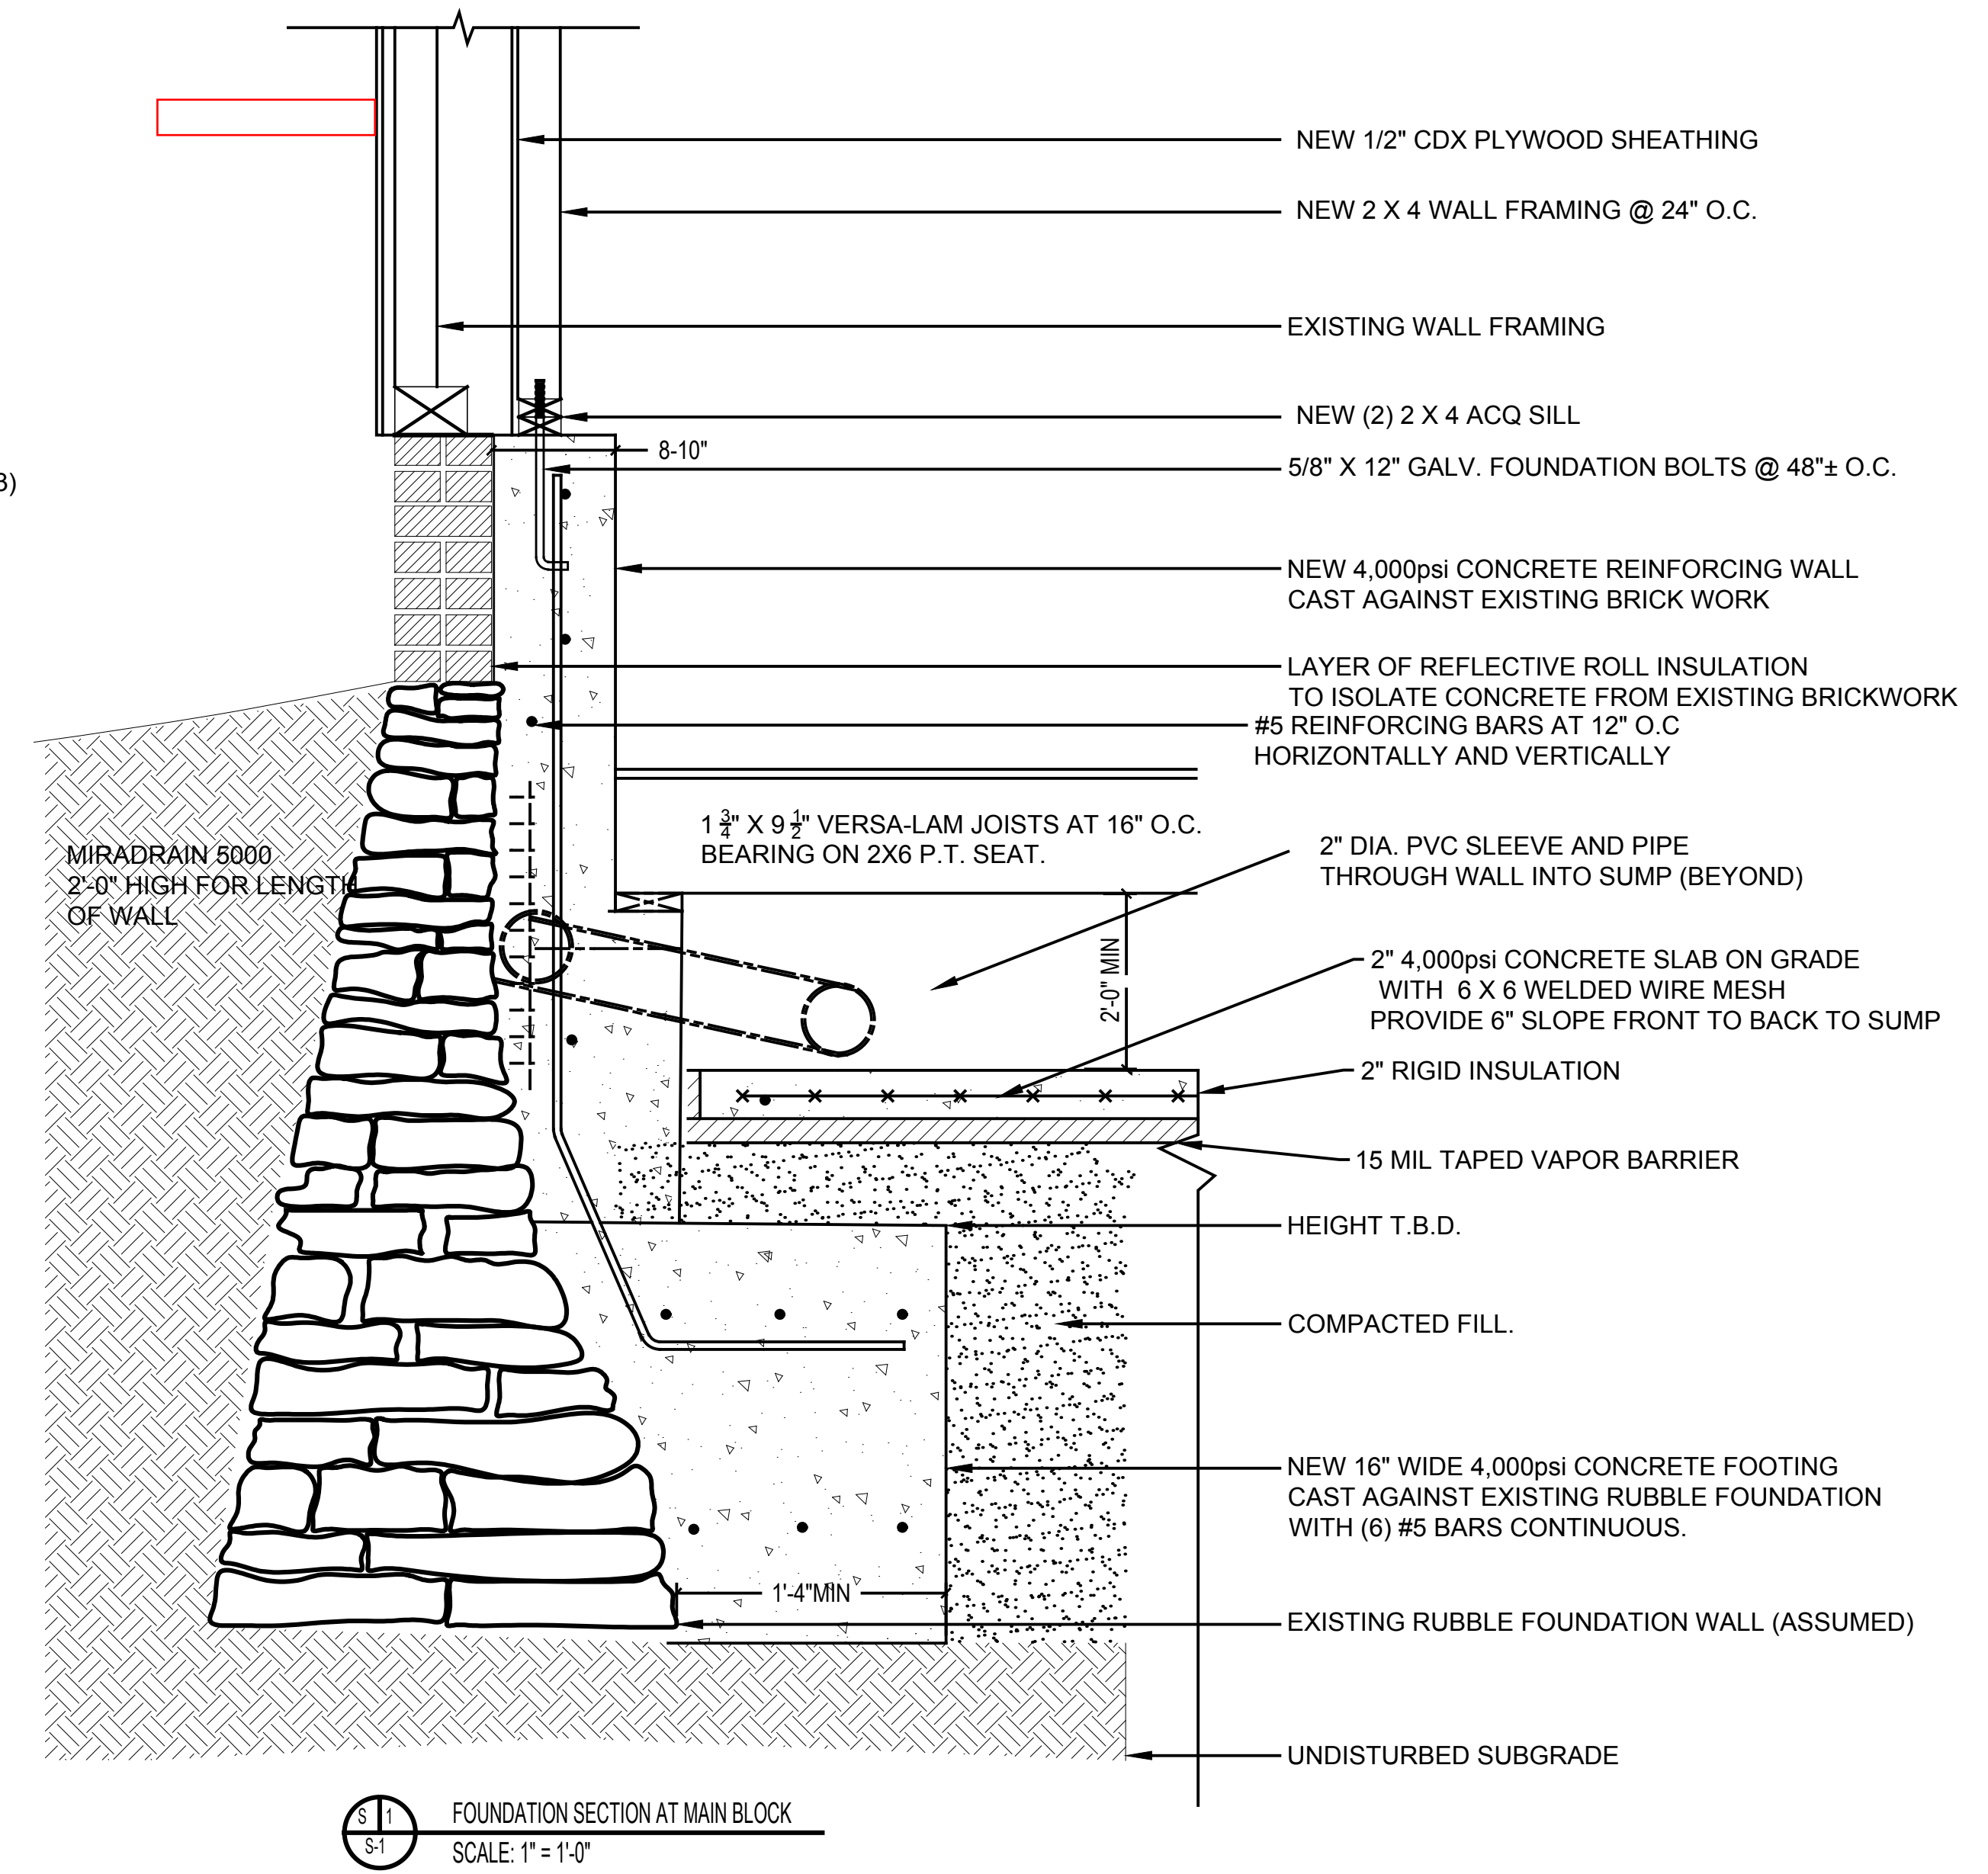

Rehabilitation of the Main Block and Ell at  
**131 Washington Avenue**  
Jonathan Edwards  
Portland, Maine

Date: 2 October 2015  
Scale: As Shown  
Revisions: 16 May 2016

Title:  
**Main Block & Ell  
Foundation Plans  
and  
Sections**  
Sheet No: **S-1**

**PERMIT SET**