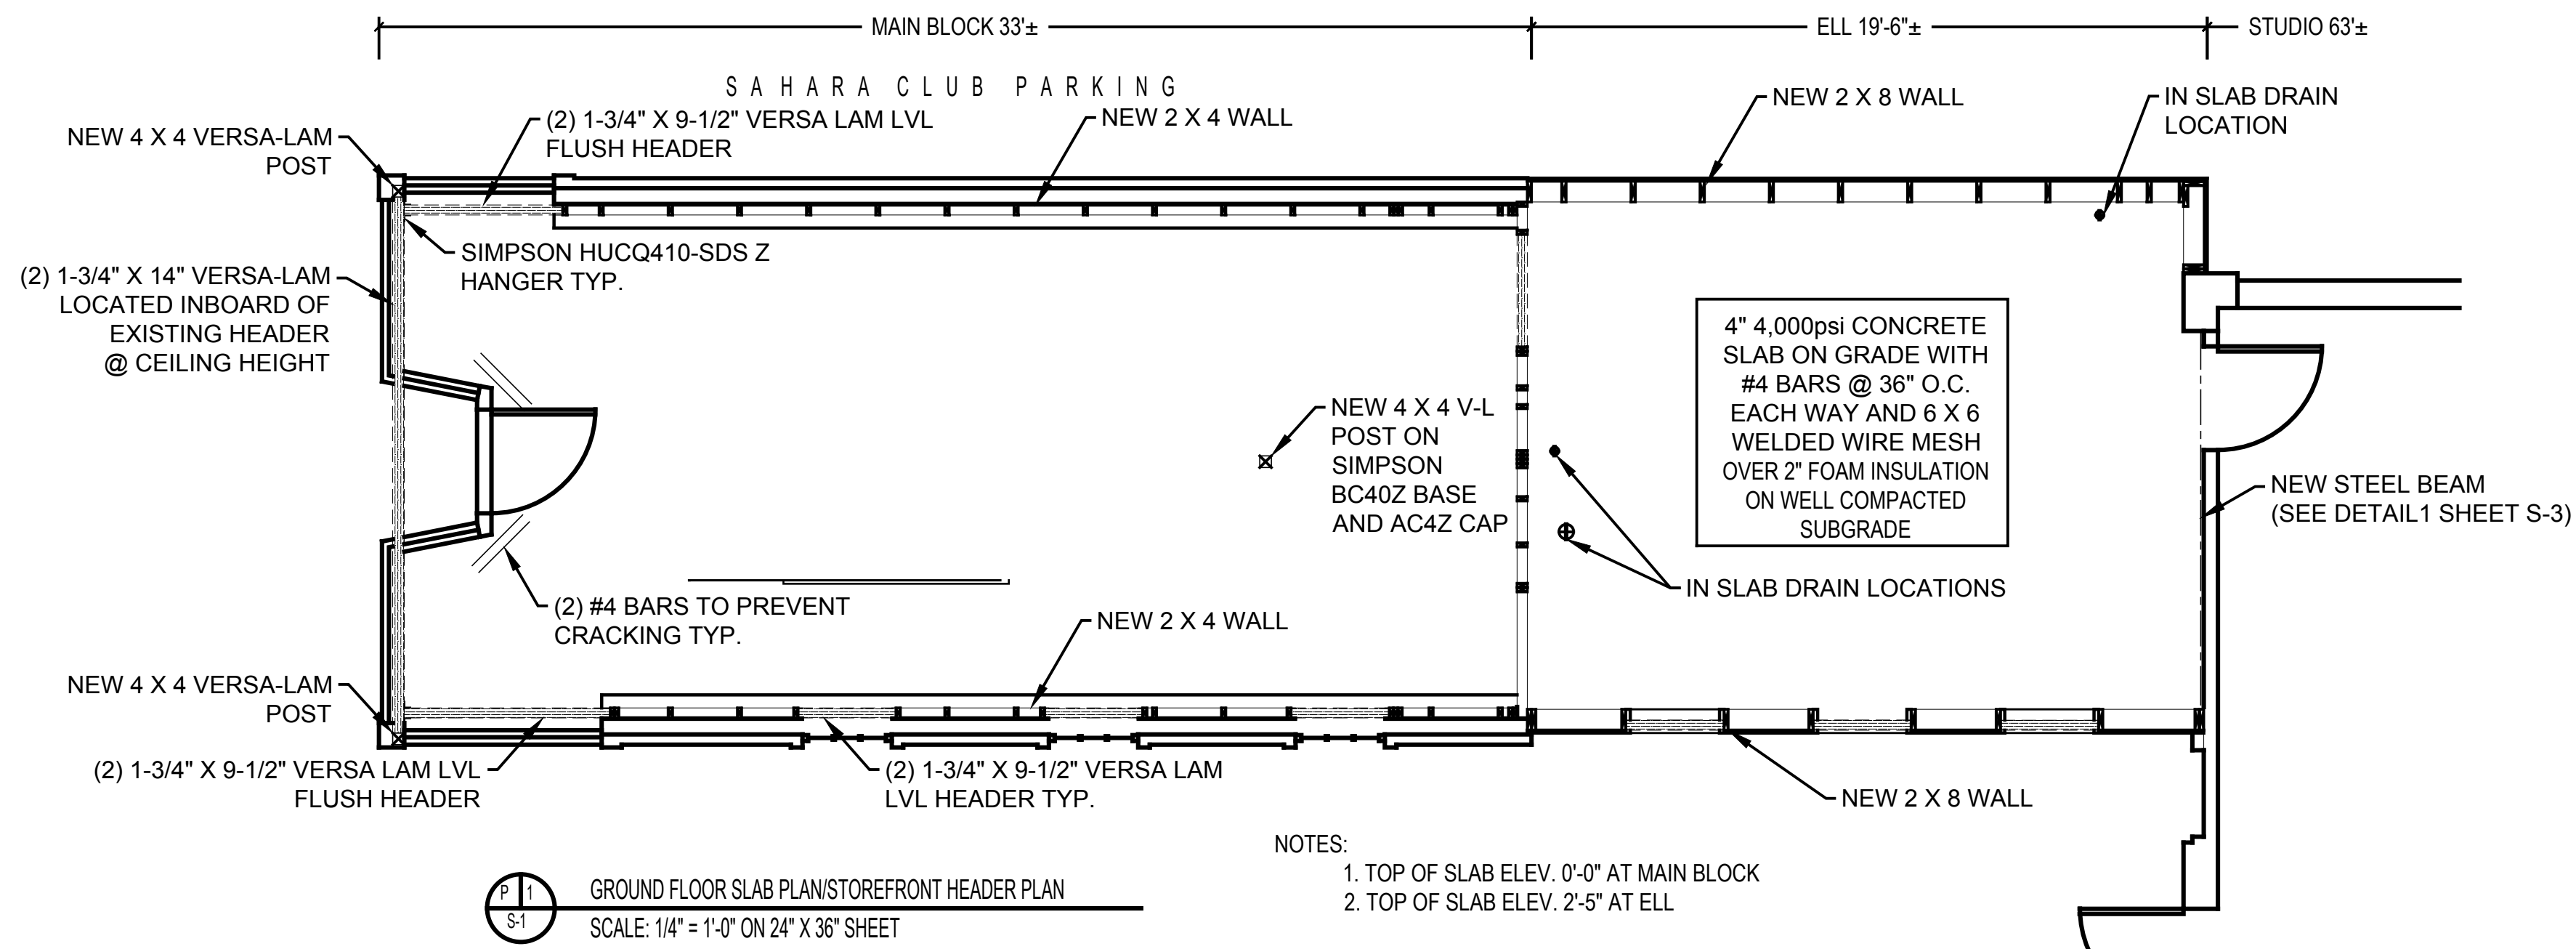

Rehabilitation of the Main Block and Ell at  
**131 Washington Avenue**  
Jonathan Edwards  
Portland, Maine

Date: 2 October 2015  
Scale: As Shown  
Revisions: 16 May 2016

Title:  
**Main Block & Ell  
Foundation Plans  
and  
Sections**  
Sheet No: **S-1**

**PERMIT SET**