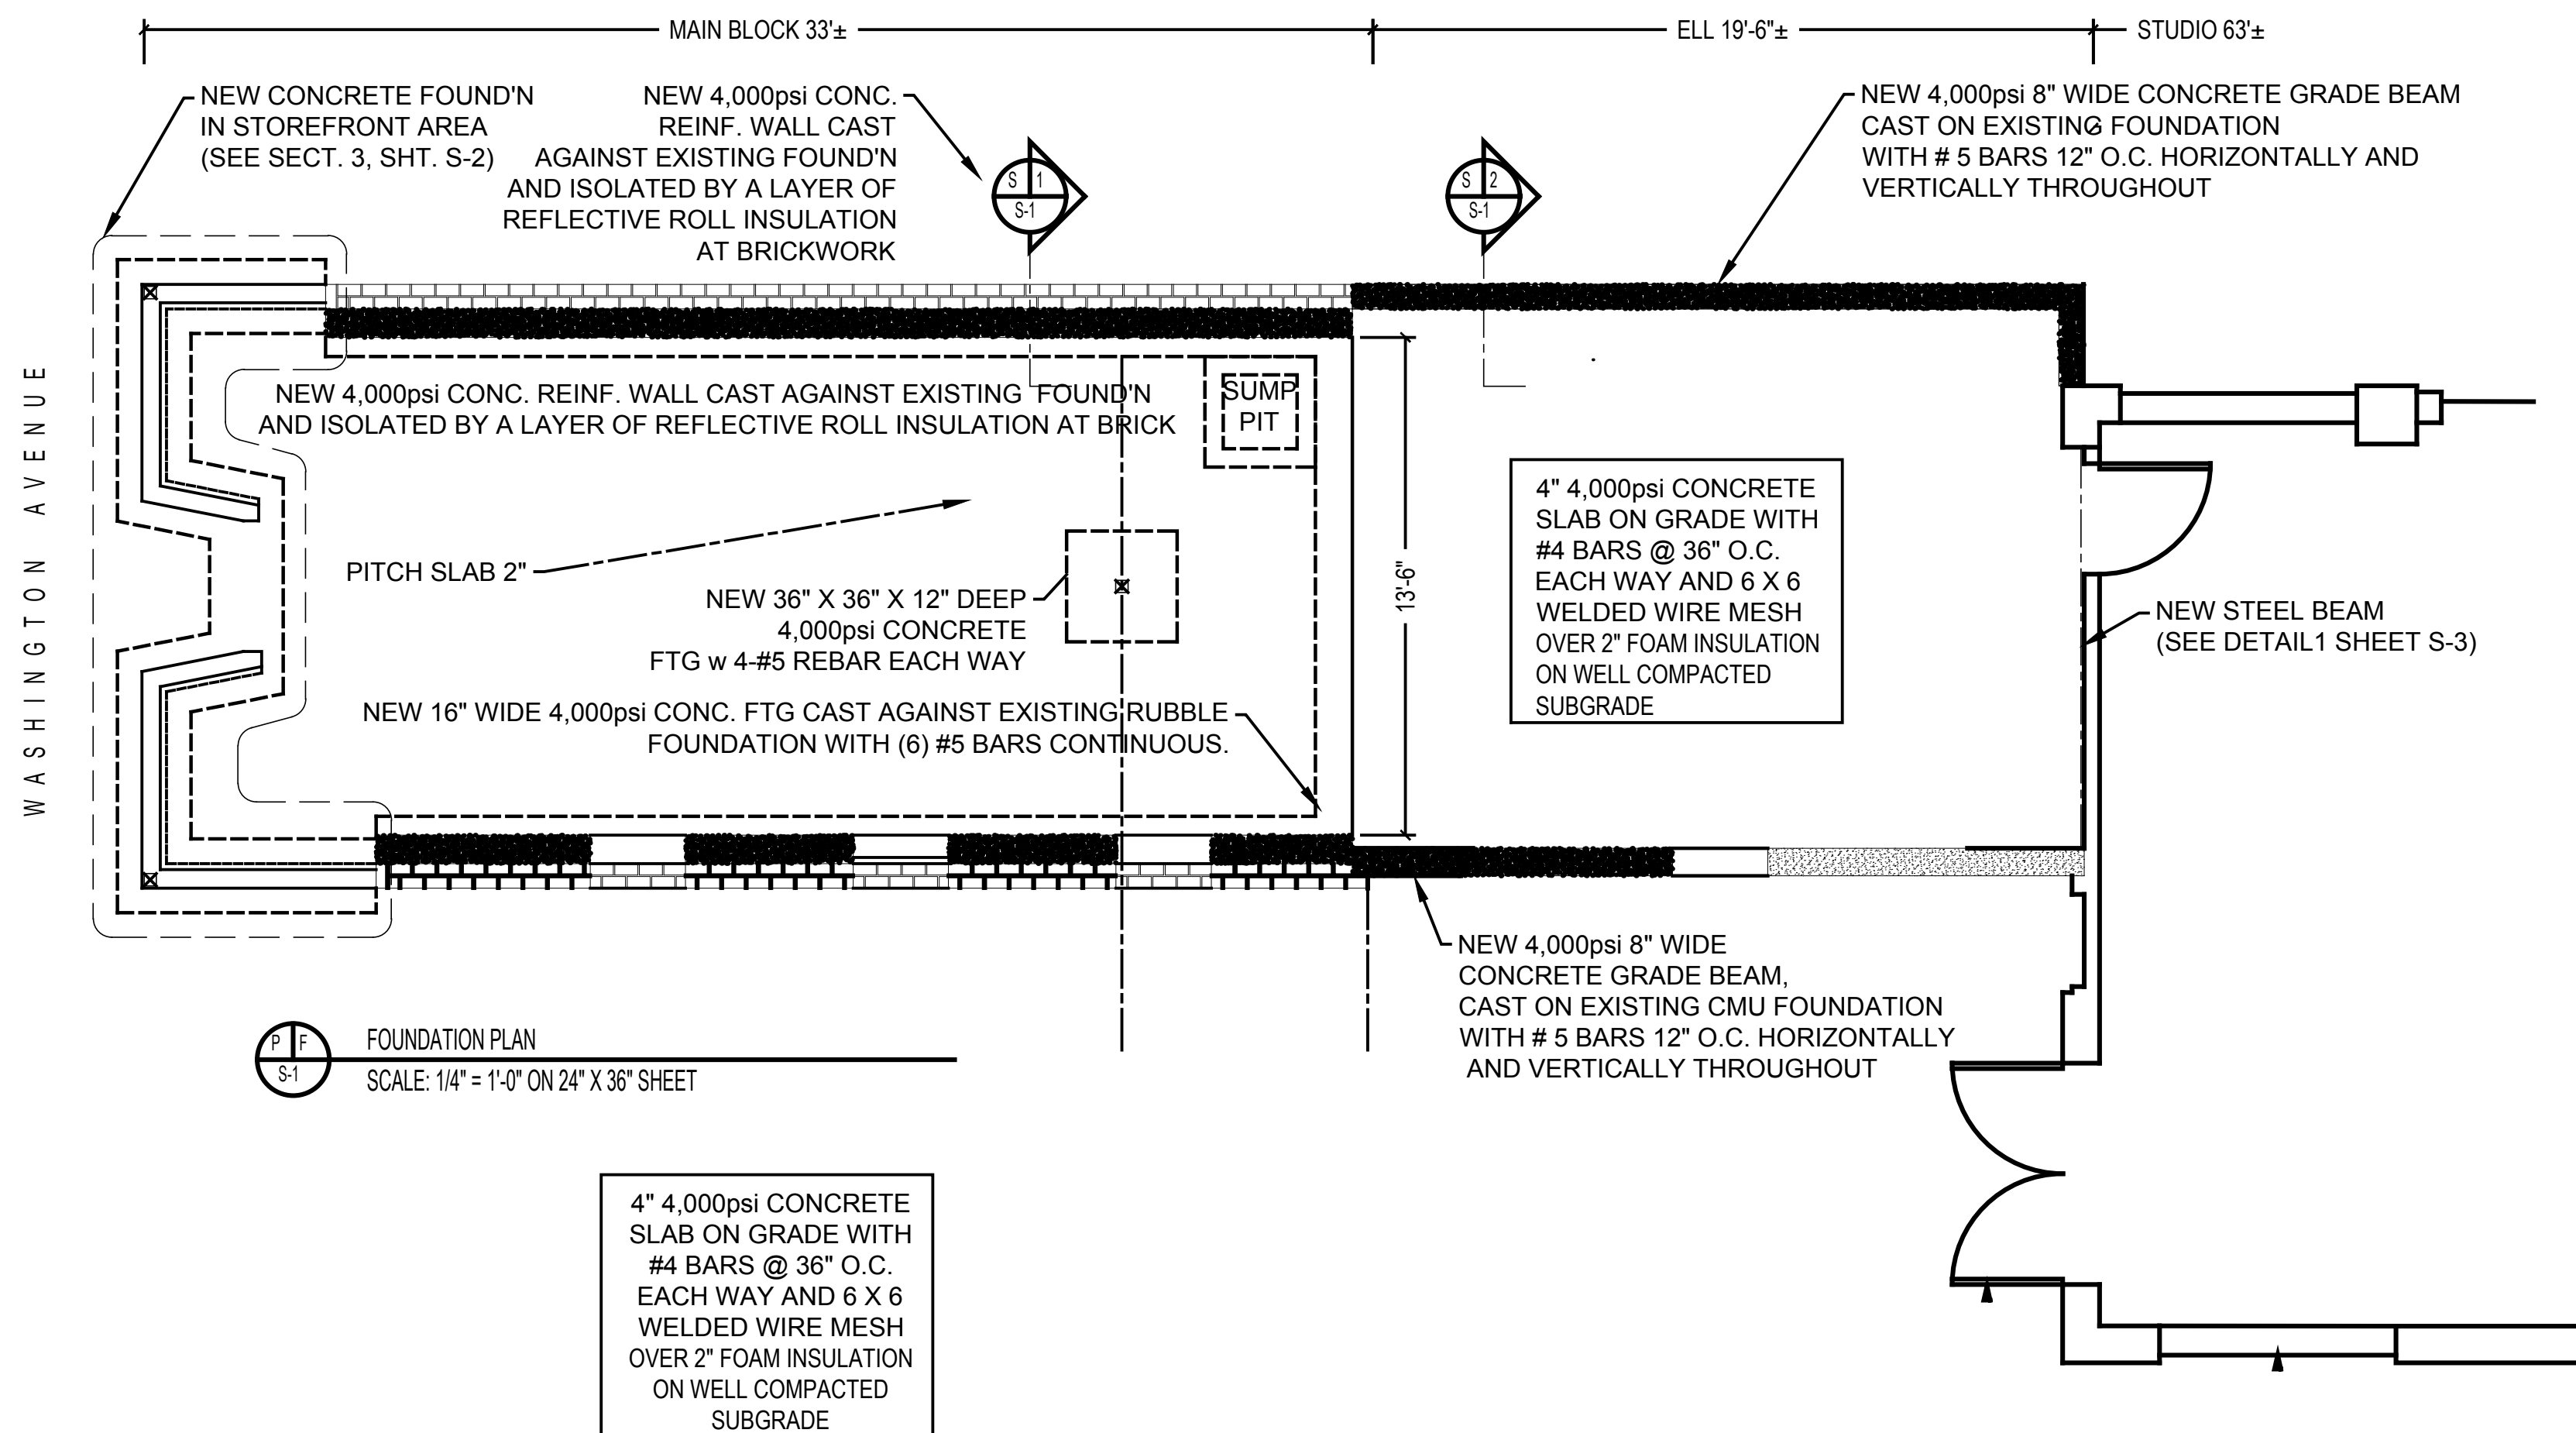

Rehabilitation of the Main Block and Ell at  
**131 Washington Avenue**  
Jonathan Edwards  
Portland, Maine

Date: 2 October 2015  
Scale: As Shown  
Revisions: 16 May 2016

Title:  
**Main Block & Ell  
Foundation Plans  
and  
Sections**  
Sheet No: **S-1**

**PERMIT SET**