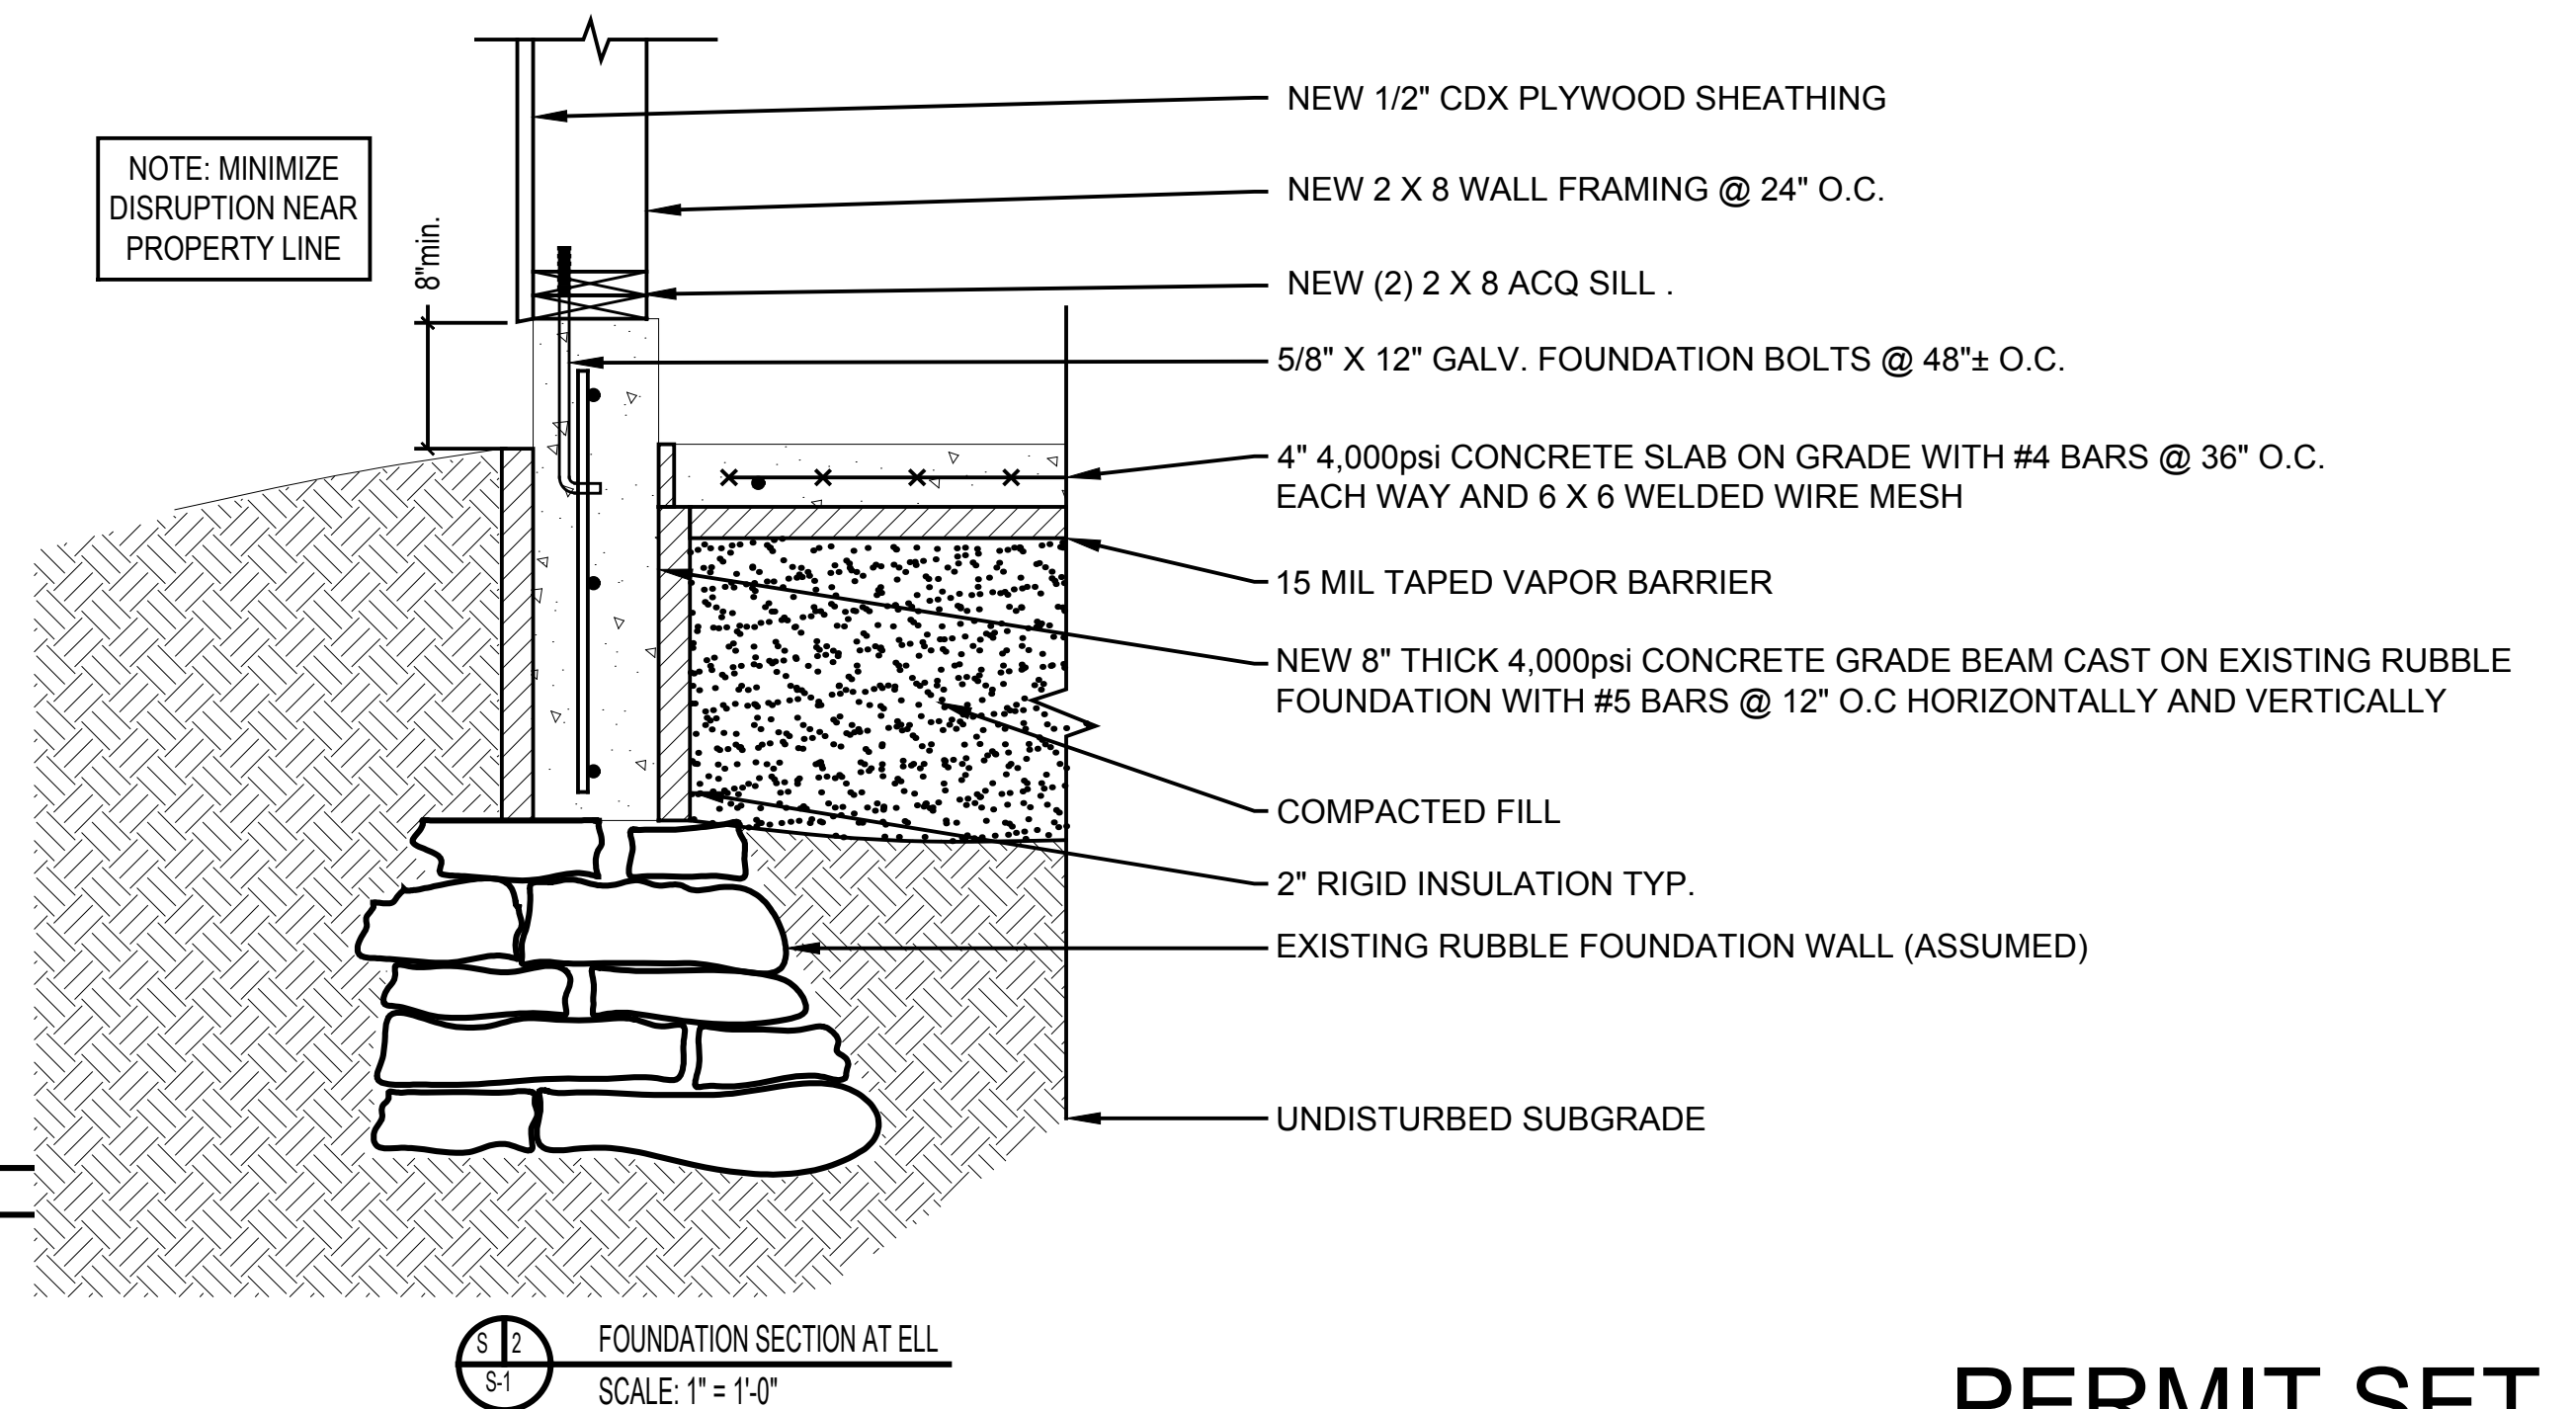

Rehabilitation of the Main Block and Ell at  
**131 Washington Avenue**  
Jonathan Edwards  
Portland, Maine

Date: 2 October 2015  
Scale: As Shown  
Revisions: 16 May 2016

Title:  
**Main Block & Ell  
Foundation Plans  
and  
Sections**  
Sheet No: **S-1**

**PERMIT SET**