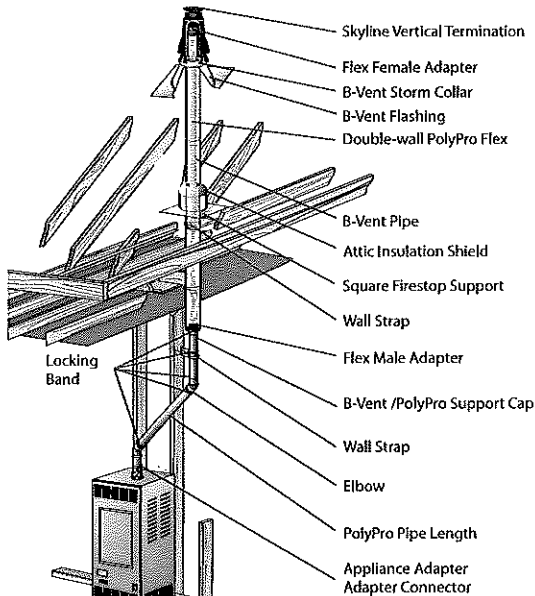

Horizontal Twin Pipe Elbow Termination

Twin Pipe with Concentric Termination

Horizontal Twin Pipe Concentric

Horizontal Twin Pipe Below Grade

Flex Through B vent as a Chase

Flex Through Chimney w/Air Intake