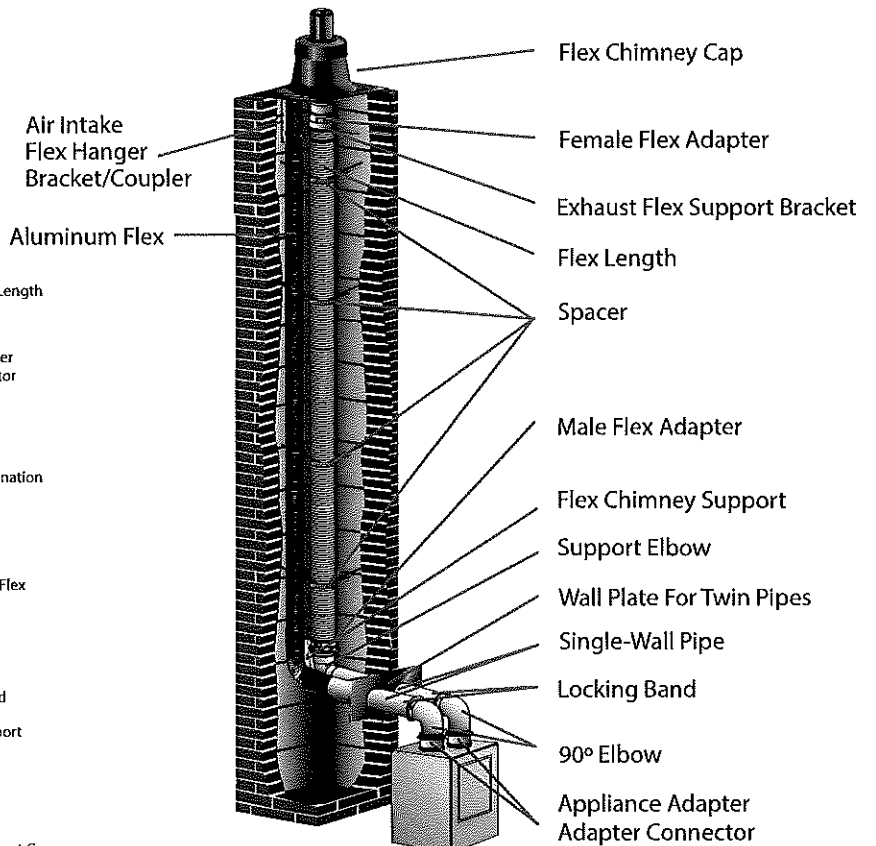

Horizontal Twin Pipe Elbow Termination

Twin Pipe with Concentric Termination

Horizontal Twin Pipe Concentric

Horizontal Twin Pipe Below Grade

Flex Through B vent as a Chase

Flex Through Chimney w/Air Intake

See PolyPro Flex section for information on how to create your own air intake kit.