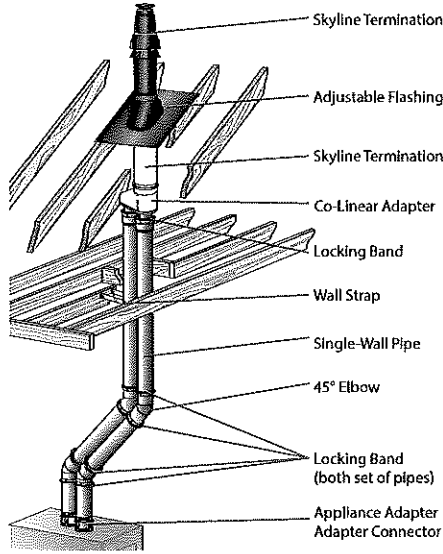

Horizontal Twin Pipe Elbow Termination

Twin Pipe with Concentric Termination

Horizontal Twin Pipe Concentric

Horizontal Twin Pipe Below Grade

Flex Through B vent as a Chase

Flex Through Chimney w/Air Intake

See PolyPro Flex section for information on how to create your own air intake kit.