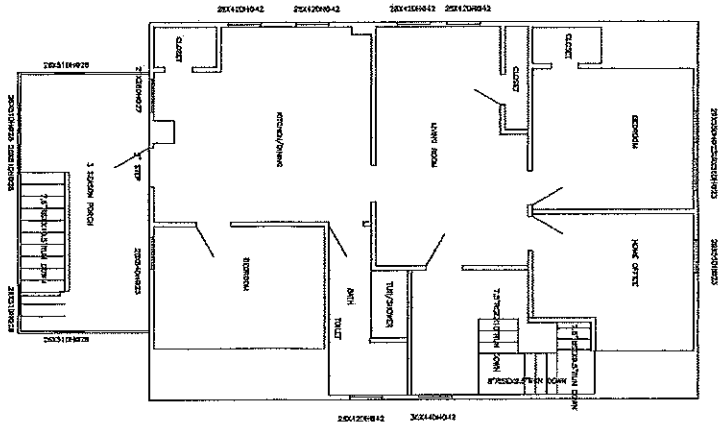

Jan 31, 2018 Existing Floor Plans PG 3 of 3
3rd Floor

Greenleaf ST

Everette Street

WOODBURY HILL
Professional Services, Inc.
200 NORTH ST
PORTLAND, ME 04101
TEL: 734-2222 FAX: 734-2223
WWW.WOODBURYHILL.COM

No.	REV	DATE	BY	CHK
0	1	8/7/17		

WOODBURY HILL
PROFESSIONALS
8 WOODBURY HILL ROAD
AUBURN, MAINE 04210
(207) 783-4459

Existing Conditions of
40 Greenleaf Street
Portland, Maine

Third Floor
Date: 8/7/17
Scale: 1/4" = 1' 0"
Sheet: A3.0