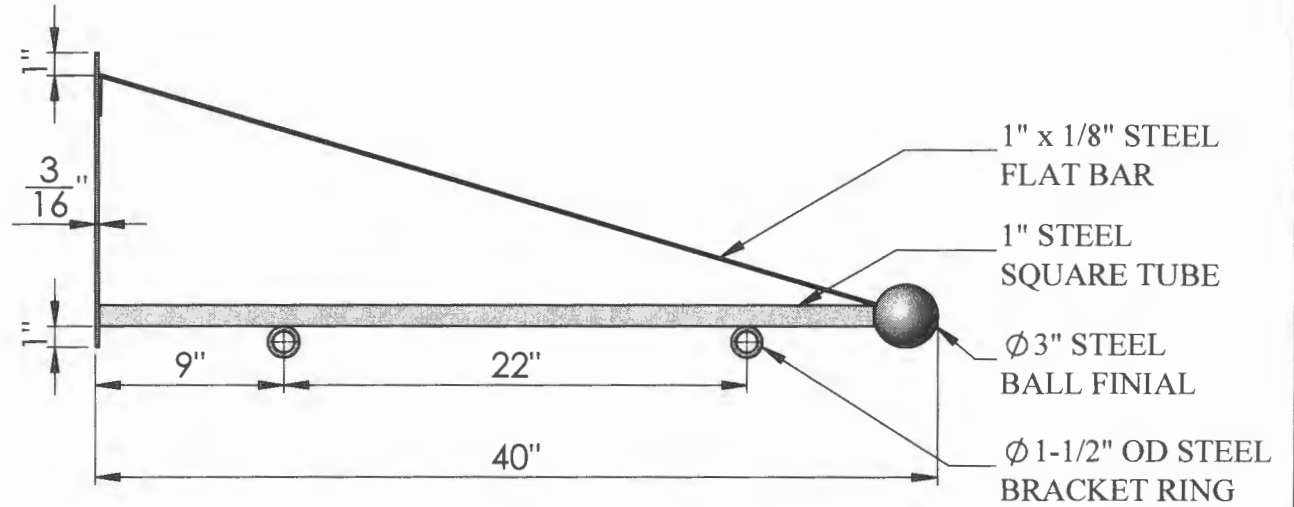

**SIDE VIEW**

**FRONT VIEW**

Date: 06/2015  
 Scale: NTS  
 DB: CF  
 CB:  
 Order#:

Content: 40" Triangle Ball Sign Bracket  
 PN: 375B-40  
 Color/Finish: Textured Black Powder Coat  
 Customer Approval: \_\_\_\_\_