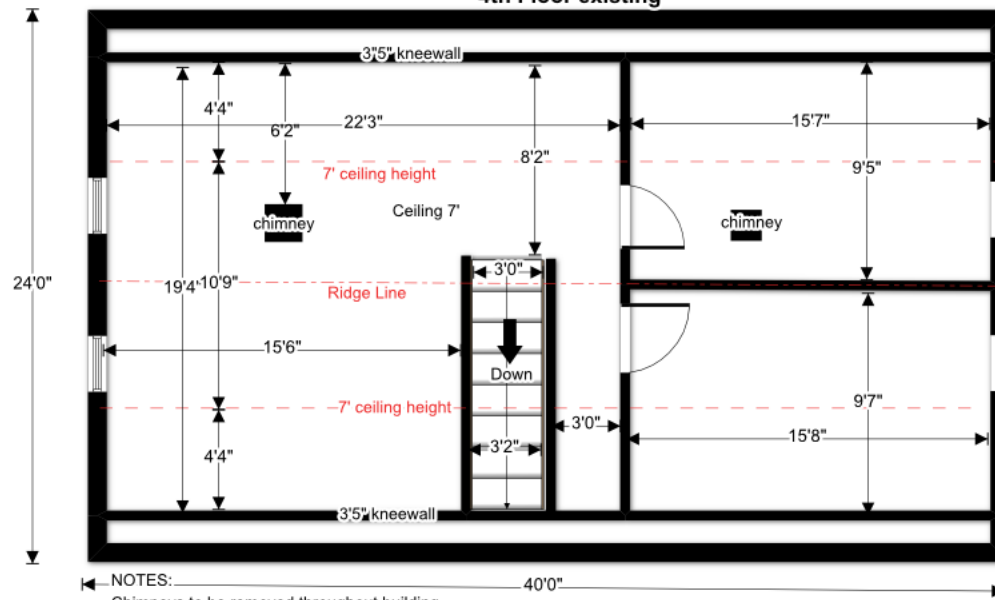

8.27.15

**98 WASHINGTON AVE**  
**4th Floor existing**

Mount Joy LLC  
49 Merrill Street  
Portland, ME 04101

- NOTES:
- Chimneys to be removed throughout building
  - Roof pitch 12/12
  - Height from sidewalk: to floor 27'8"