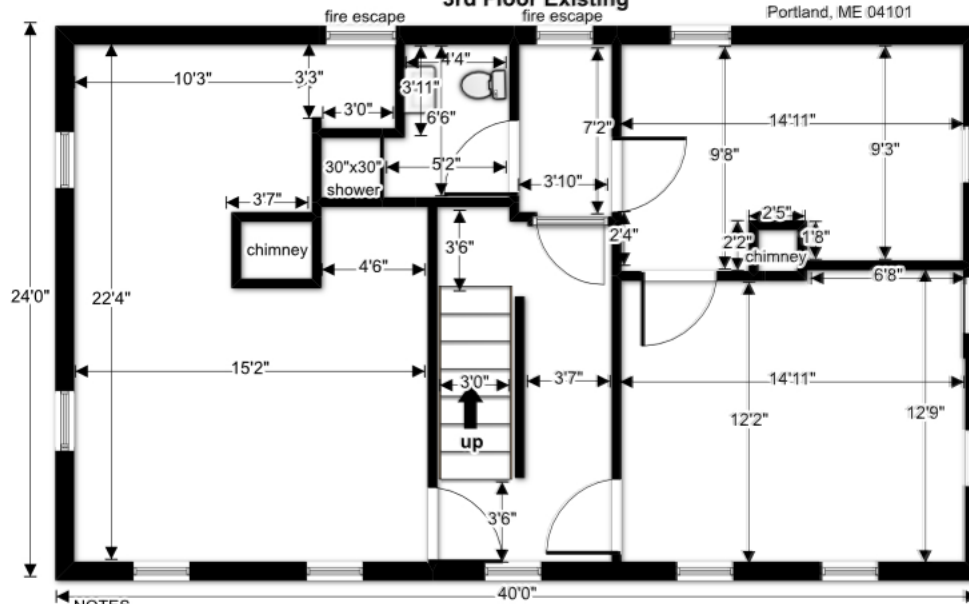

8.27.15

98 WASHINGTON AVE
3rd Floor Existing

Mount Joy LLC
49 Merrill Street
Portland, ME 04101

NOTES
Ceiling 7'9"
**both chimneys to be removed