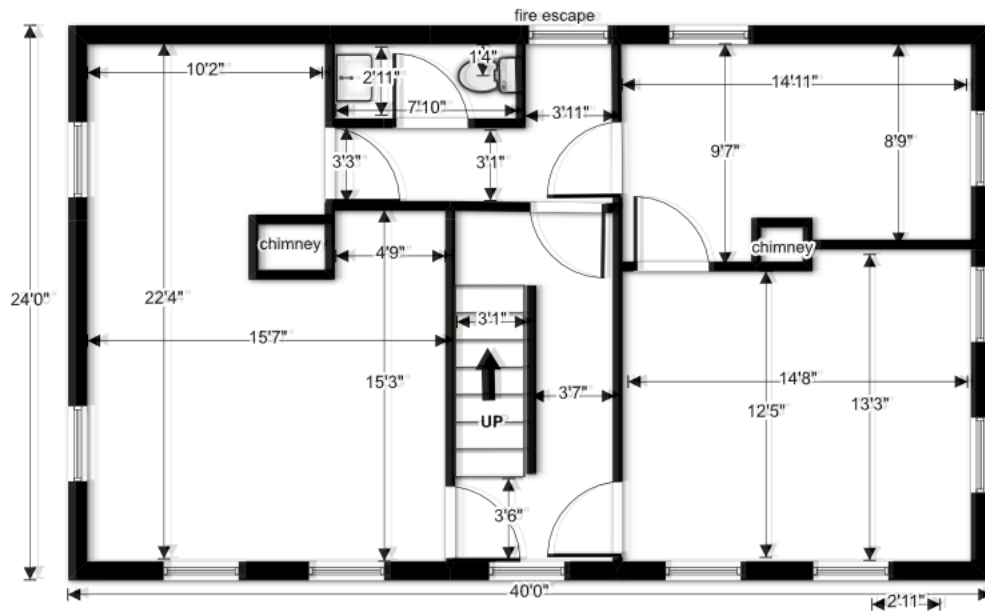

### 98 WASHINGTON AVE 2nd Floor Existing

Mount Joy LLC  
49 Merrill Street  
Portland, ME 04101

NOTE:  
Ceiling 8'4"