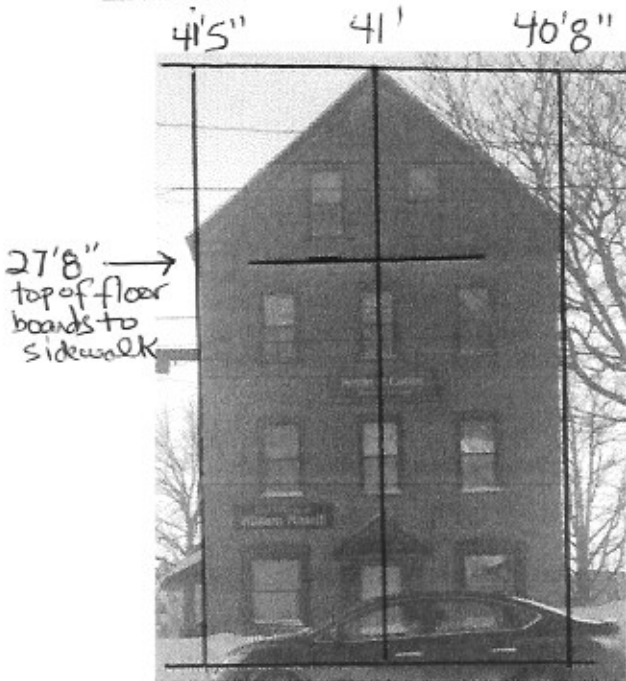

Mount Joy LLC
49 Merrill Street
Portland, ME 04101
207.415.3834

Level I Minor Residential Development Review Application
98 Washington Avenue

Elevations

Eastern Elevation

Southern Elevation

Western Elevation

Northern Elevation