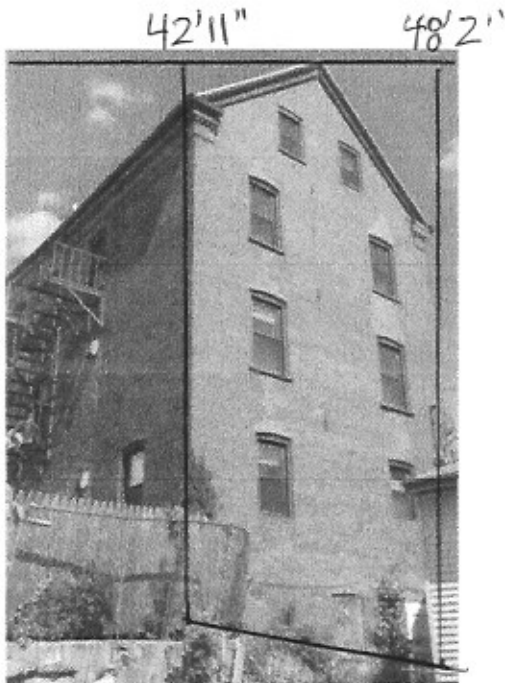

Mount Joy LLC
49 Merrill Street
Portland, ME 04101
207.415.3834

Level I Minor Residential Development Review Application
98 Washington Avenue

Elevations

Eastern Elevation

Southern Elevation

Western Elevation