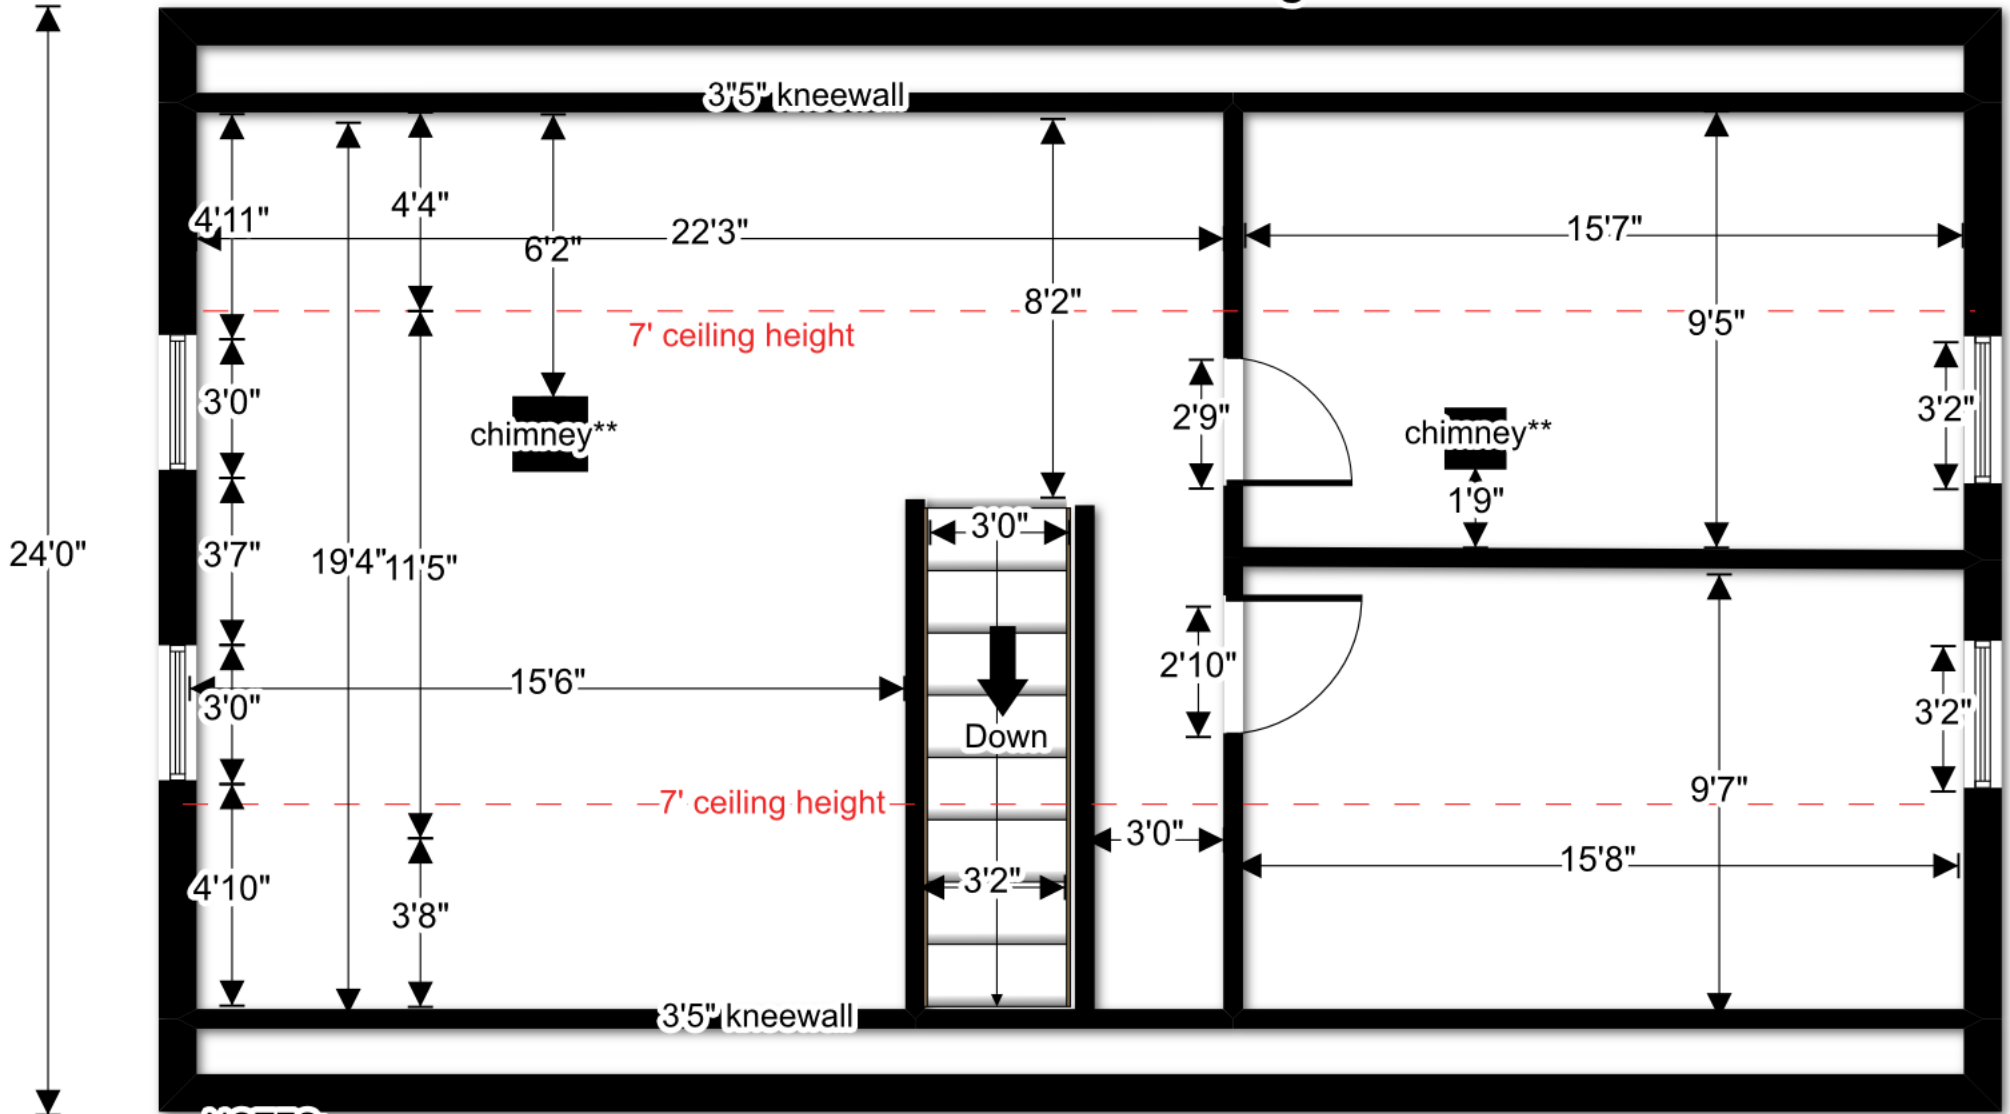

98 WASHINGTON AVE
4th Floor existing

Mount Joy LLC
 49 Merrill Street
 Portland, ME 04101

NOTES:

- Chimneys to be removed throughout building
- Roof pitch 12/12
- Ceiling height 7'
- Height from sidewalk: to floor 27'8"