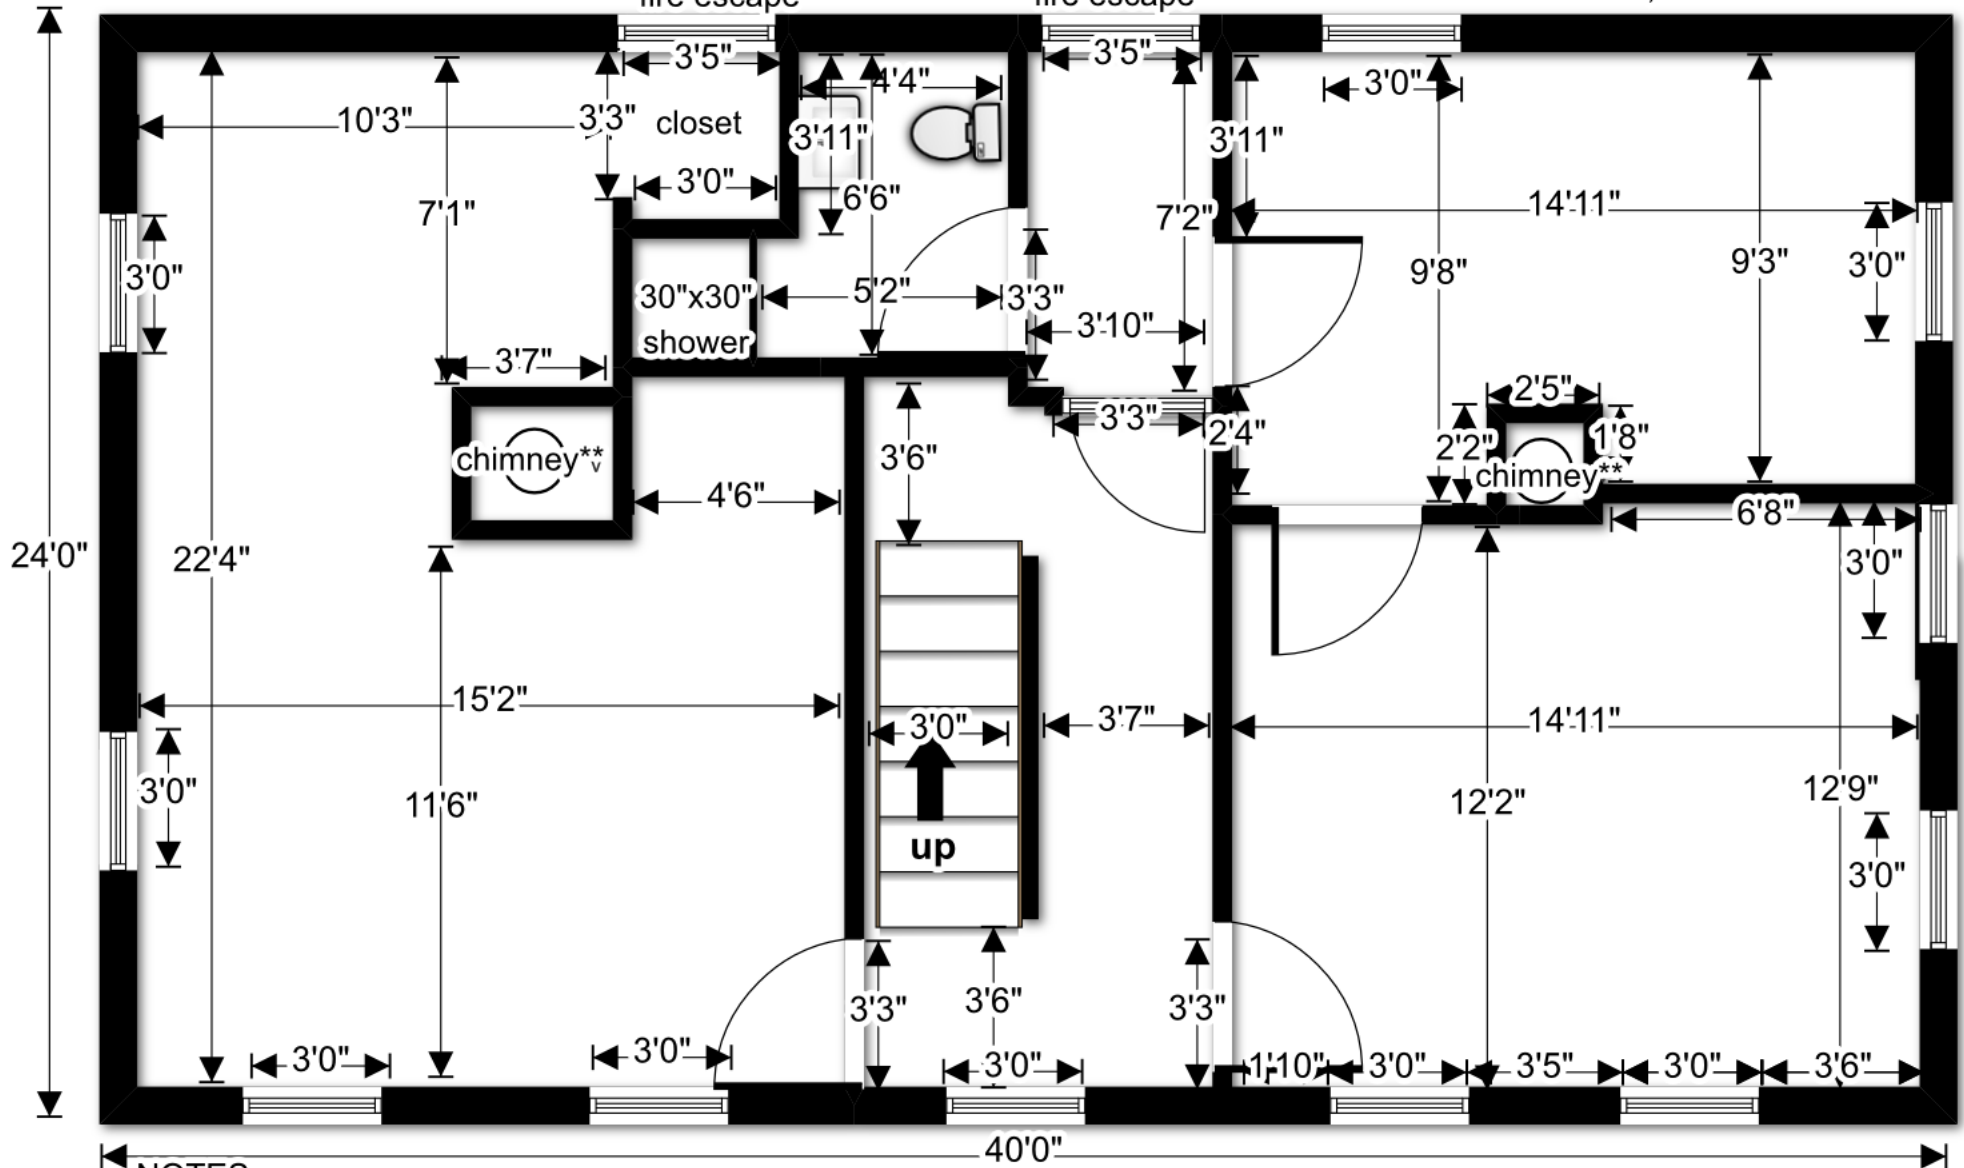

98 WASHINGTON AVE
3rd Floor Existing

Mount Joy LLC
 49 Merrill Street
 Portland, ME 04101

NOTES

Ceiling 7'9"

**both chimneys to be removed