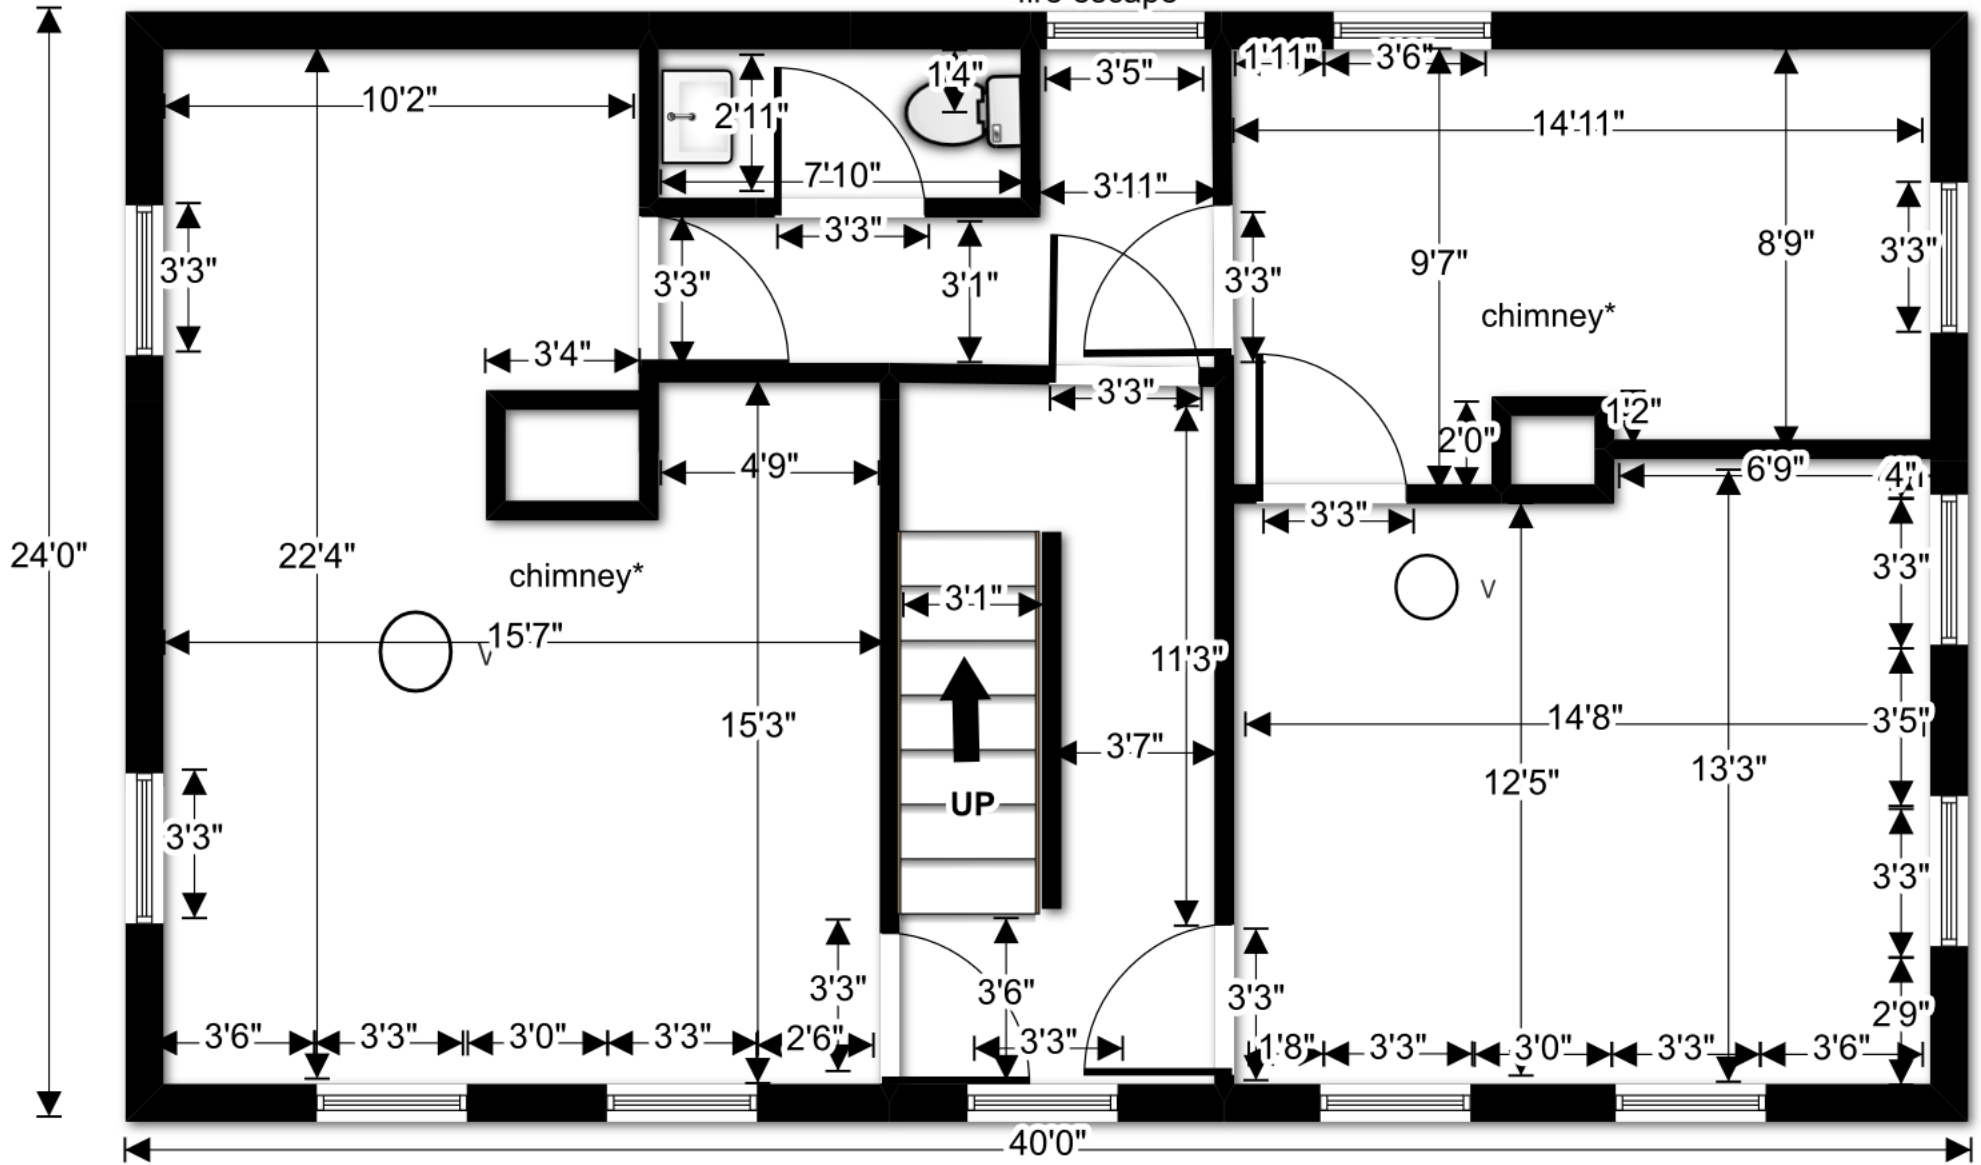

# 98 WASHINGTON AVE

## 2nd Floor Existing

fire escape

Mount Joy LLC  
49 Merrill Street  
Portland, ME 04101

NOTE:  
Ceiling 8'4"  
Chimneys to be removed entirely