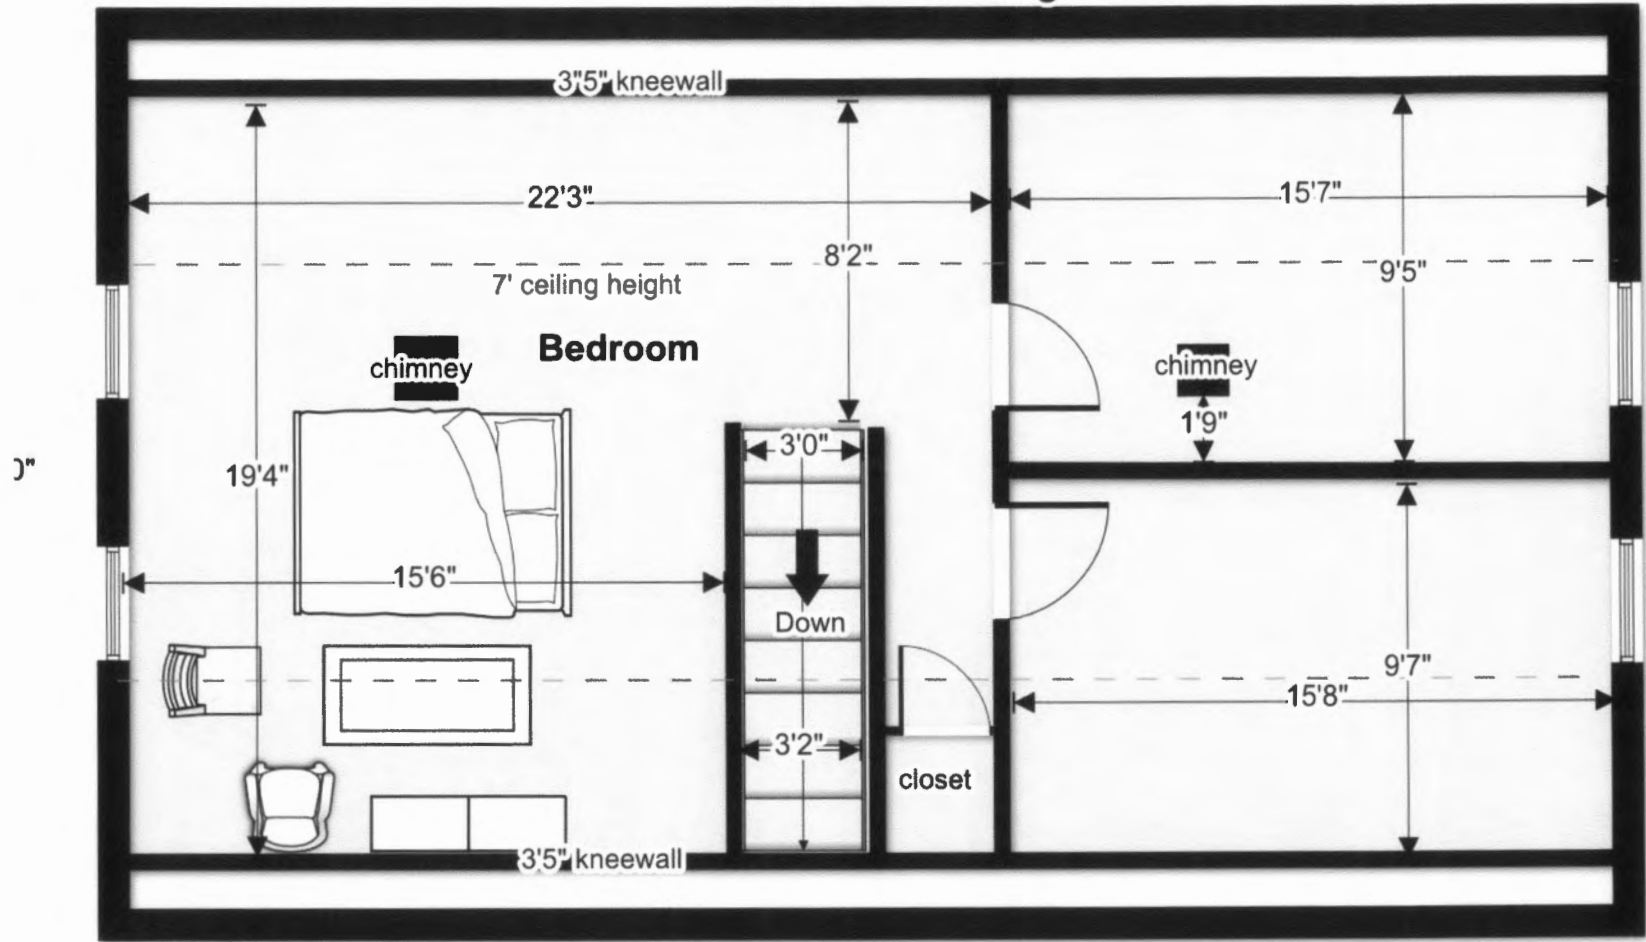

**98 WASHINGTON AVE**  
**4th Floor existing**

Mount Joy LLC  
 49 Merrill Street  
 Portland, ME 04101

NOTES: 40'0"

- Roof pitch 12/12
- Ceiling height 7'
- Height from sidewalk: to floor 27'8"