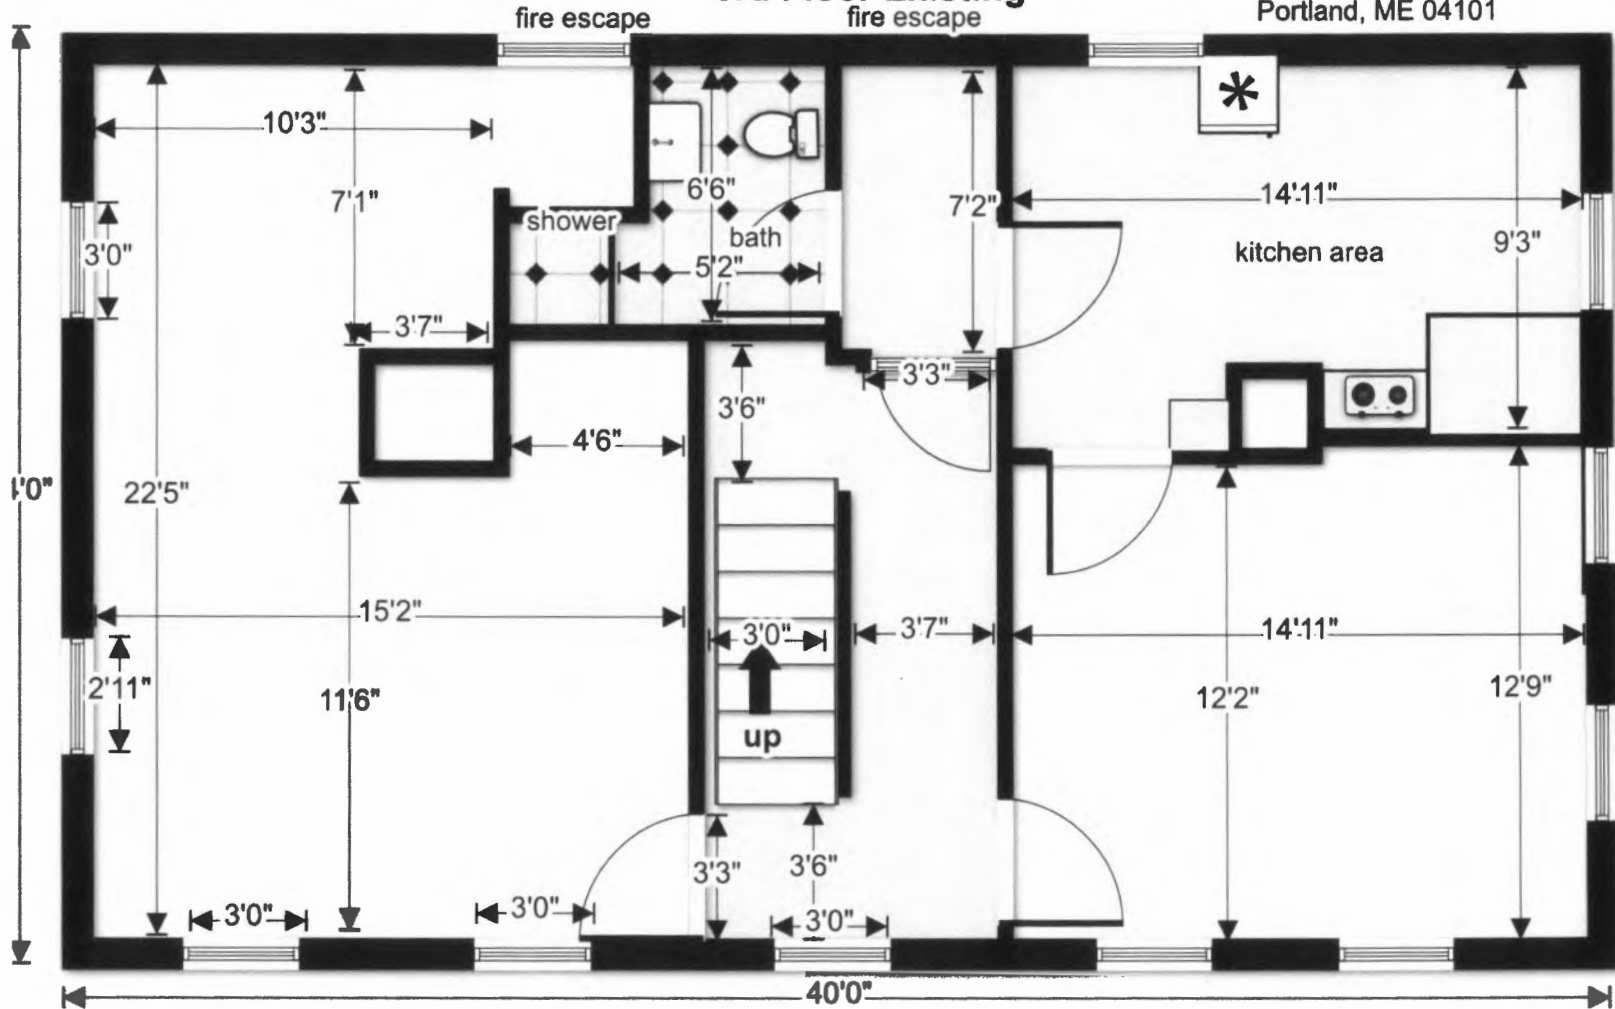

3

98 WASHINGTON AVE

3rd Floor Existing

Mount Joy LLC
49 Merrill Street
Portland, ME 04101

NOTES
Ceiling 7'9"