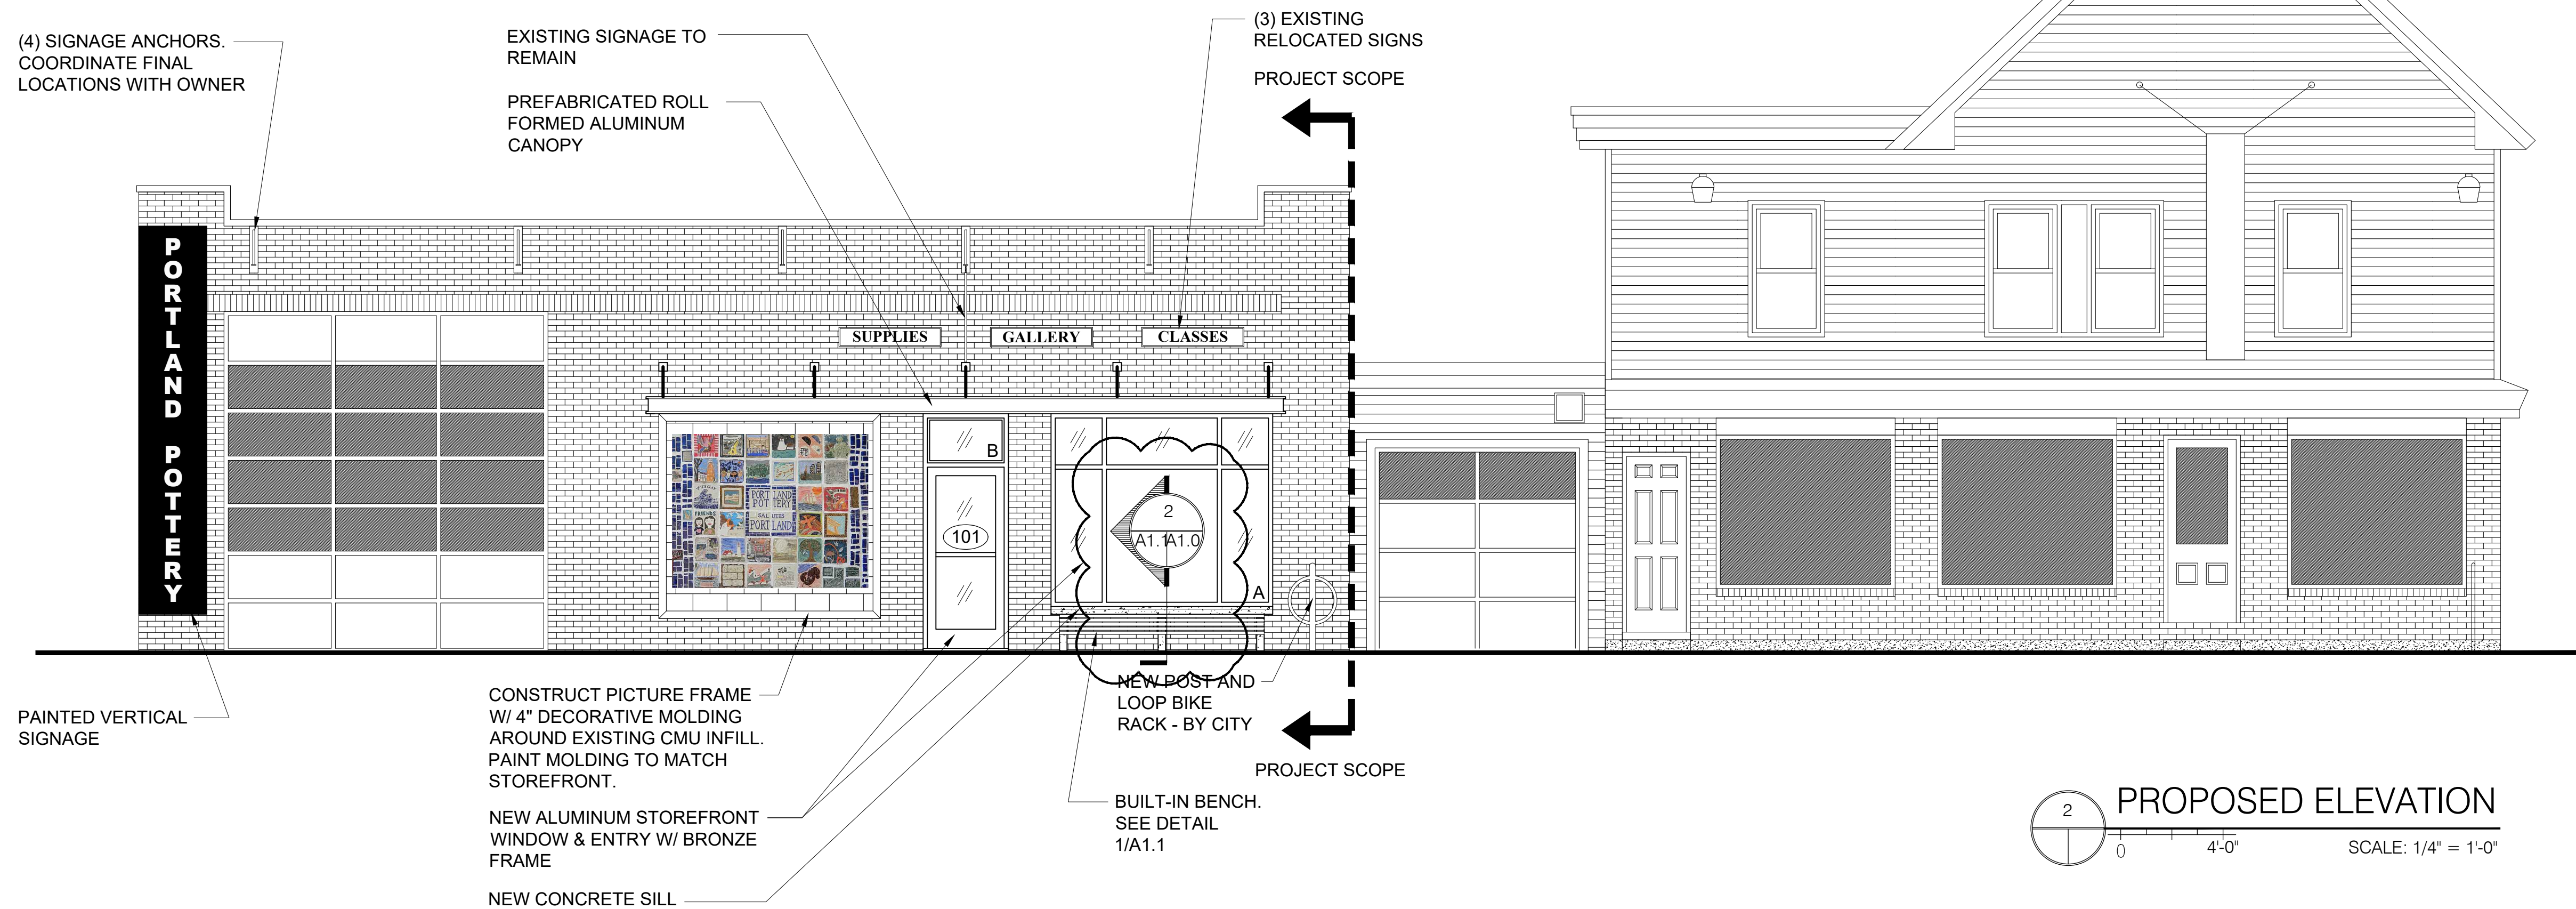

1 DEMO ELEVATION
SCALE: 1/4" = 1'-0"

2 PROPOSED ELEVATION
SCALE: 1/4" = 1'-0"

NOTES

1. INSTALL CANOPY PER MANUFACTURER'S SPECIFICATIONS.