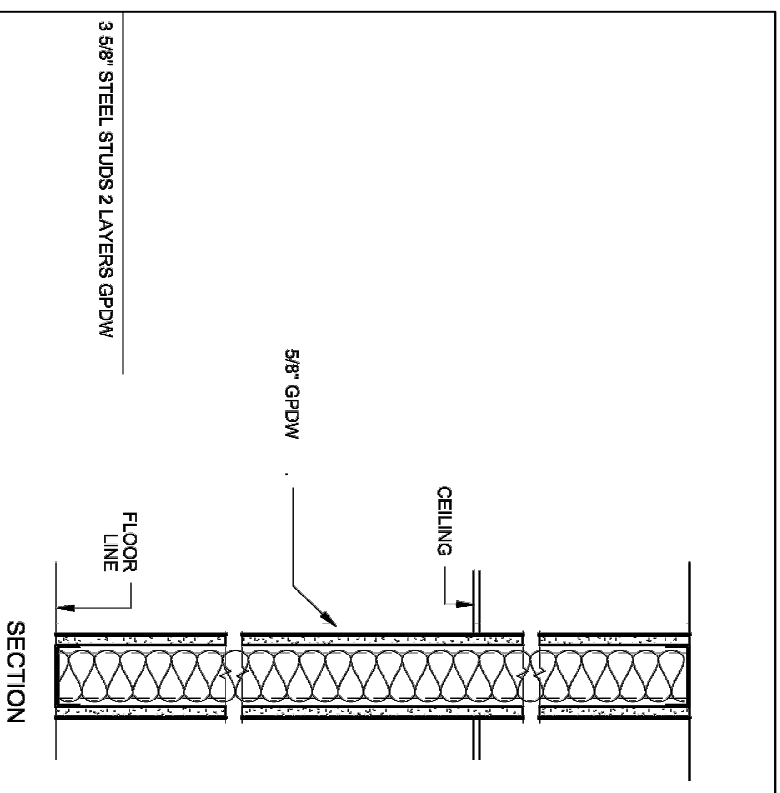

Door and window framing 16" oc

Wall Section

122 Washington Ave  
Portland, ME

Portland Pottery  
Details

Scale: 1/8"=1'  
8/29/11