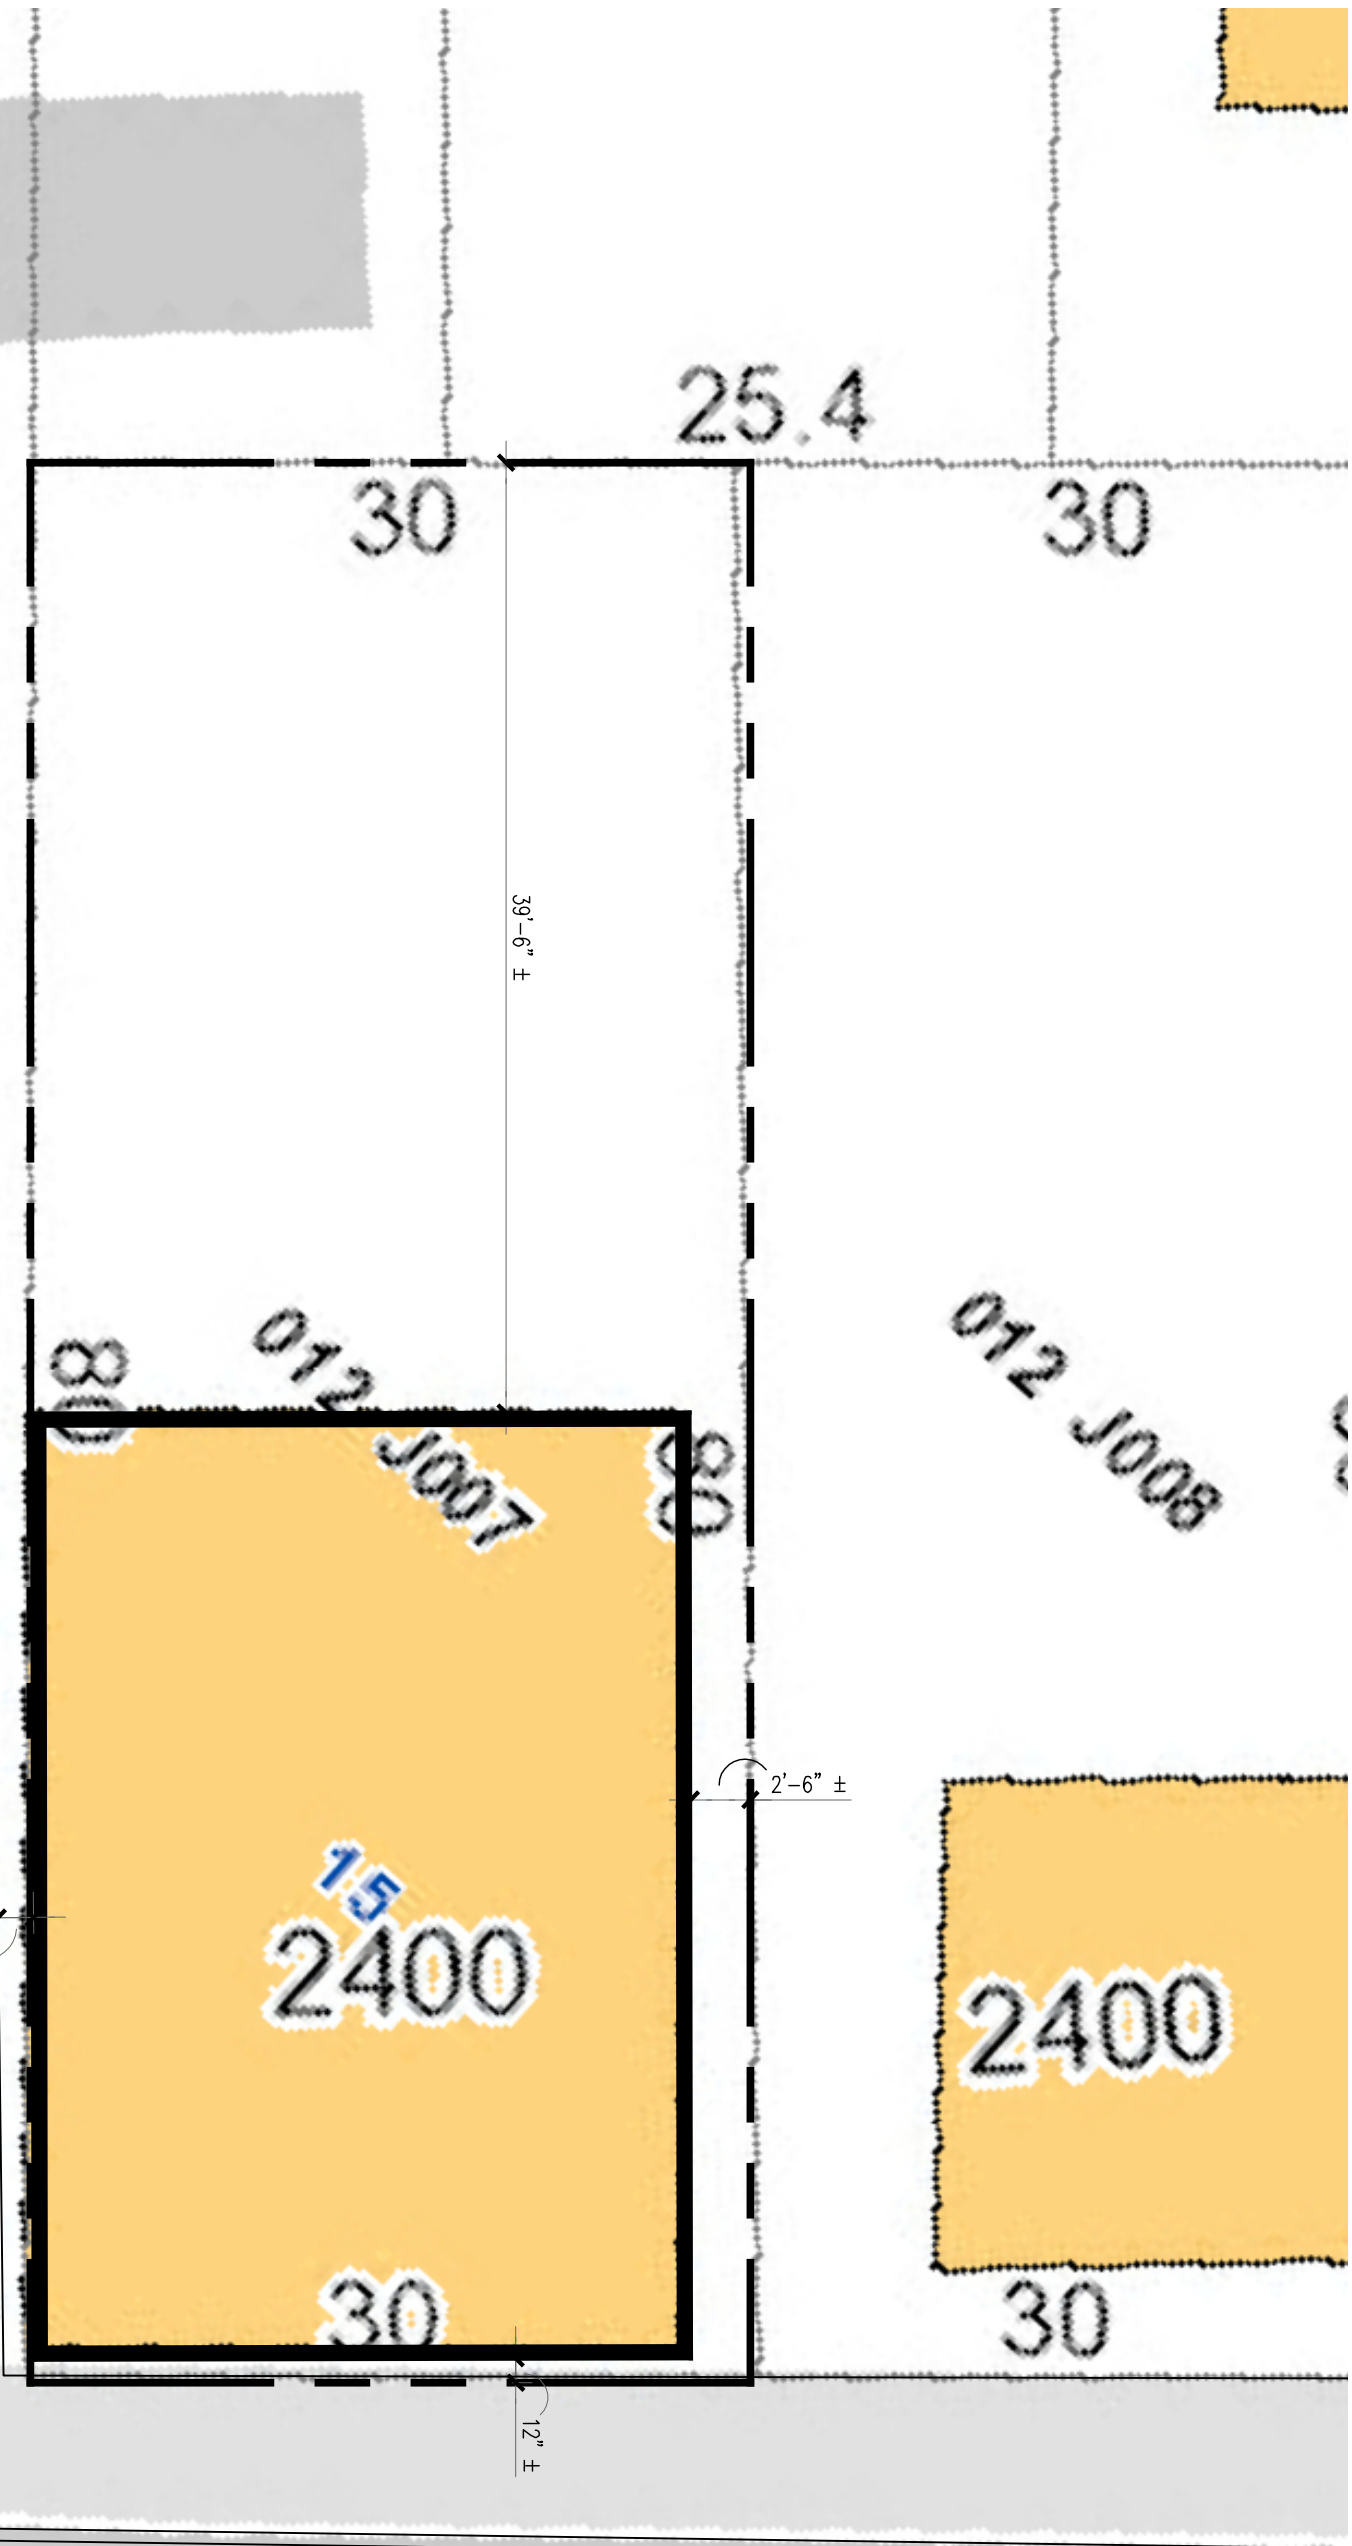

GREENLEAF ST

GREENLEAF STREET

43 - 55
42 - 54

EVERETT STREET

G1.0

by RW
date 11.21.14
scale 1/8"=1'-0"

title
SITE PLAN

EVERETT STREET RESIDENCE
PORTLAND, MAINE